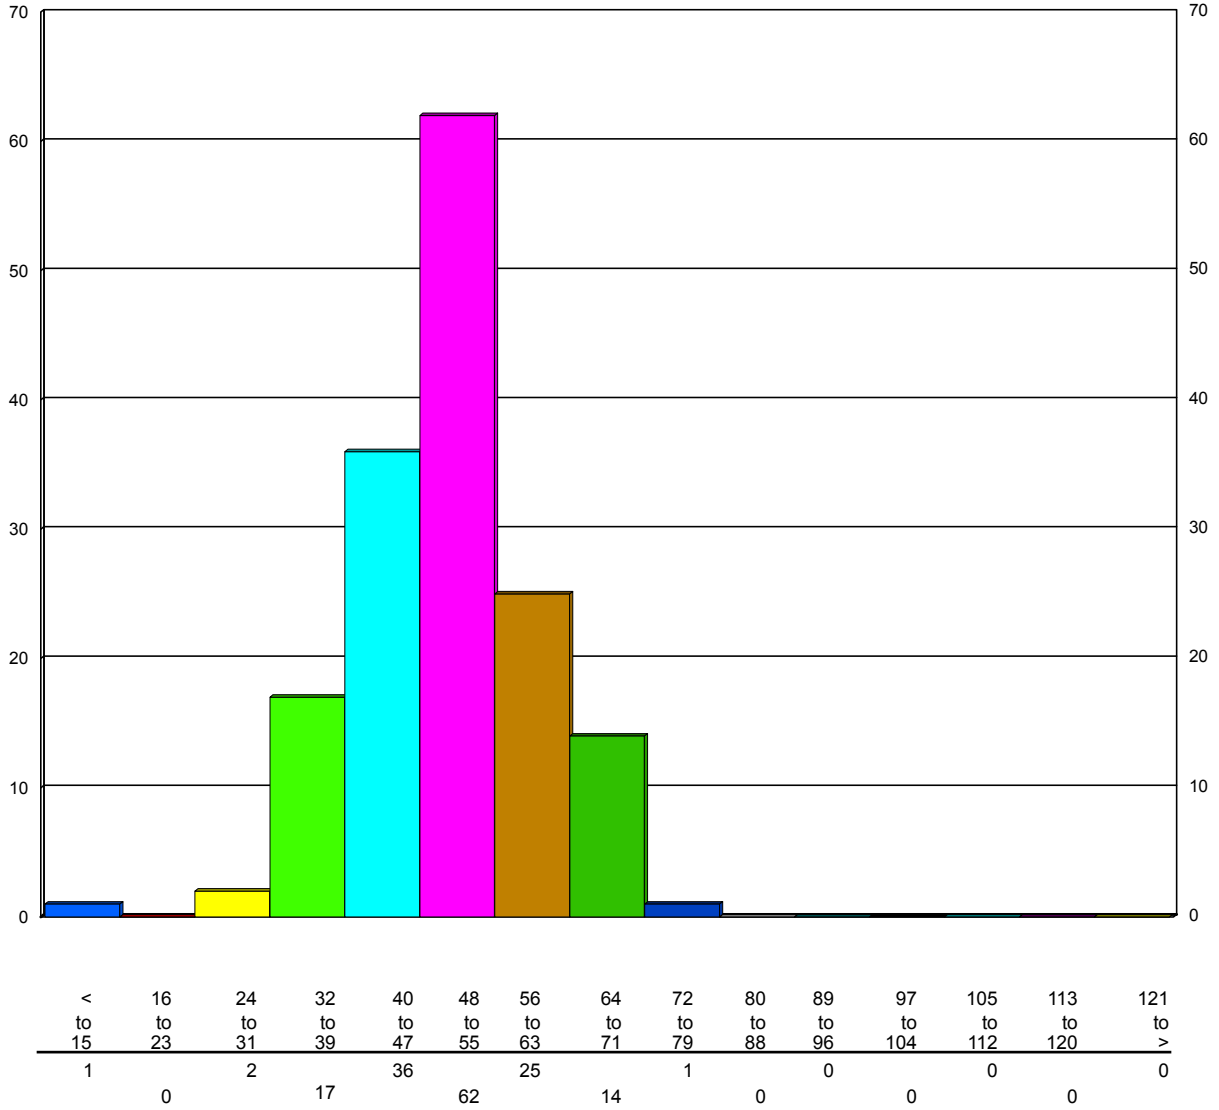

Speed/Volume Graph

HI-Star ID: 0001 Street: 68 St. State: AB City: Stettler County: Stettler	North of 41 Ave. Begin: Jul/28/11 14:34 Lane: Northbound Oper: GS Posted: 50 AADT Factor: 1	End: Aug/08/11 14:04 Hours: 263.50 Period: 60 Raw Count: 3436 AADT Count: 313
---	--	---

Thu, Jul/28/11

158

Speed/Volume Graph

HI-Star ID: 0001 Street: 68 St. State: AB City: Stettler County: Stettler	North of 41 Ave. Begin: Jul/28/11 14:34 Lane: Northbound Oper: GS Posted: 50 AADT Factor: 1	End: Aug/08/11 14:04 Hours: 263.50 Period: 60 Raw Count: 3436 AADT Count: 313
---	--	---

Fri, Jul/29/11

388

Speed/Volume Graph

HI-Star ID: 0001 Street: 68 St. State: AB City: Stettler County: Stettler	North of 41 Ave. Begin: Jul/28/11 14:34 Lane: Northbound Oper: GS Posted: 50 AADT Factor: 1	End: Aug/08/11 14:04 Hours: 263.50 Period: 60 Raw Count: 3436 AADT Count: 313
---	--	---

Sat, Jul/30/11

327

Speed/Volume Graph

HI-Star ID: 0001 Street: 68 St. State: AB City: Stettler County: Stettler	North of 41 Ave. Begin: Jul/28/11 14:34 Lane: Northbound Oper: GS Posted: 50 AADT Factor: 1	End: Aug/08/11 14:04 Hours: 263.50 Period: 60 Raw Count: 3436 AADT Count: 313
---	--	---