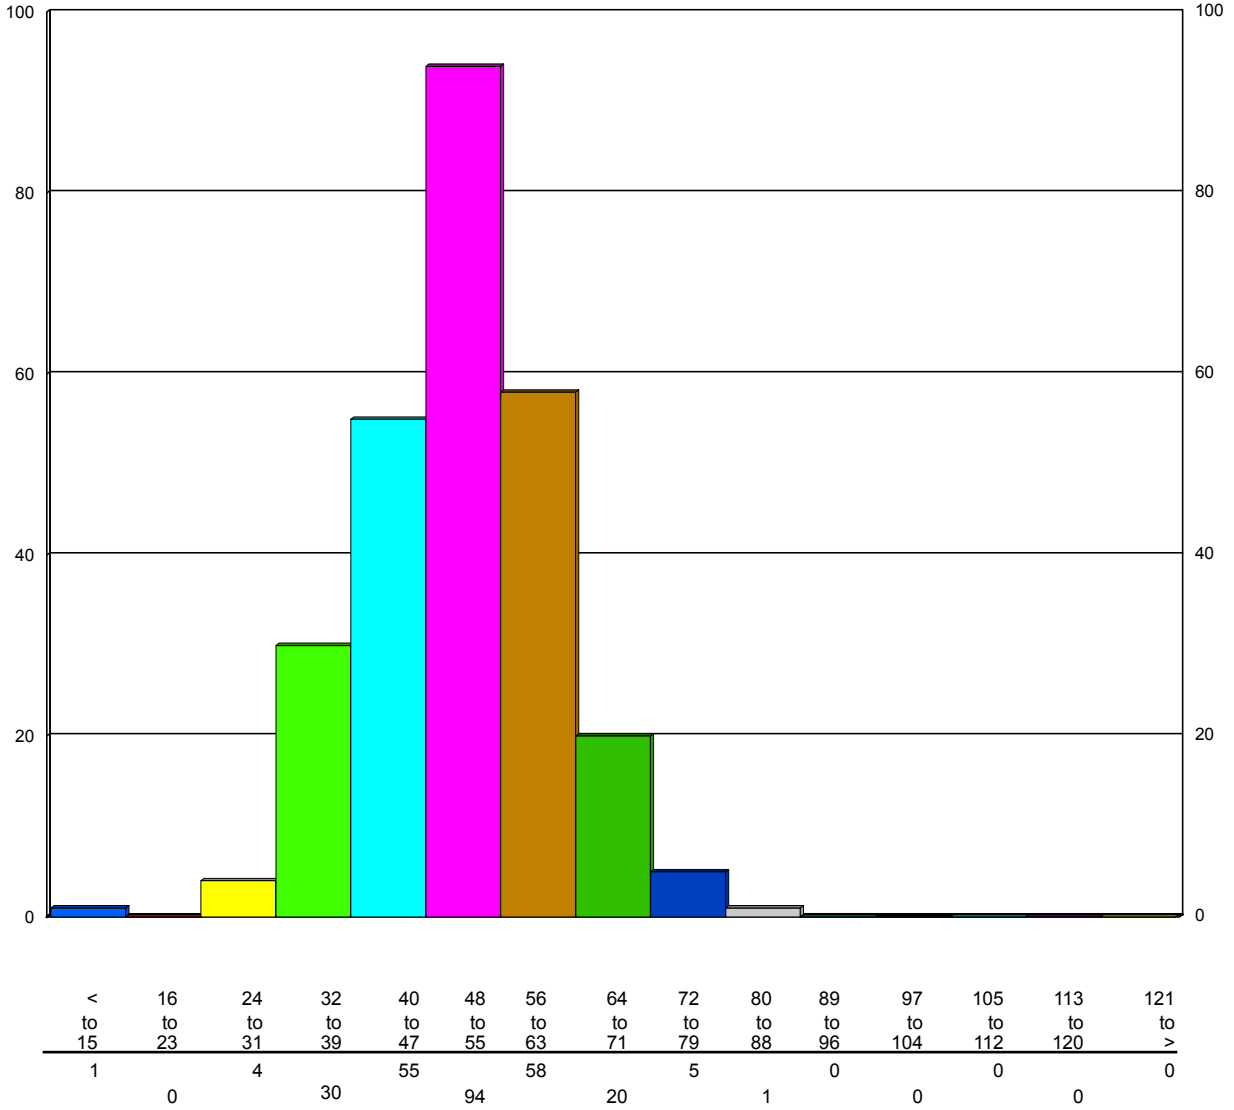

Speed/Volume Graph

HI-Star ID: 0001 Street: 68 St. State: AB City: Stettler County: Stettler	North of 41 Ave. Begin: Jul/28/11 14:34 Lane: Northbound Oper: GS Posted: 50 AADT Factor: 1	End: Aug/08/11 14:04 Hours: 263.50 Period: 60 Raw Count: 3436 AADT Count: 313
---	--	---

Sat, Jul/30/11

327

Speed/Volume Graph

HI-Star ID: 0001 Street: 68 St. State: AB City: Stettler County: Stettler	North of 41 Ave. Begin: Jul/28/11 14:34 Lane: Northbound Oper: GS Posted: 50 AADT Factor: 1	End: Aug/08/11 14:04 Hours: 263.50 Period: 60 Raw Count: 3436 AADT Count: 313
---	--	---

Sun, Jul/31/11

254

Speed/Volume Graph

HI-Star ID: 0001 Street: 68 St. State: AB City: Stettler County: Stettler	North of 41 Ave. Begin: Jul/28/11 14:34 Lane: Northbound Oper: GS Posted: 50 AADT Factor: 1	End: Aug/08/11 14:04 Hours: 263.50 Period: 60 Raw Count: 3436 AADT Count: 313
---	--	---

Mon, Aug/01/11

268

Speed/Volume Graph

HI-Star ID: 0001 Street: 68 St. State: AB City: Stettler County: Stettler	North of 41 Ave. Begin: Jul/28/11 14:34 Lane: Northbound Oper: GS Posted: 50 AADT Factor: 1	End: Aug/08/11 14:04 Hours: 263.50 Period: 60 Raw Count: 3436 AADT Count: 313
---	--	---