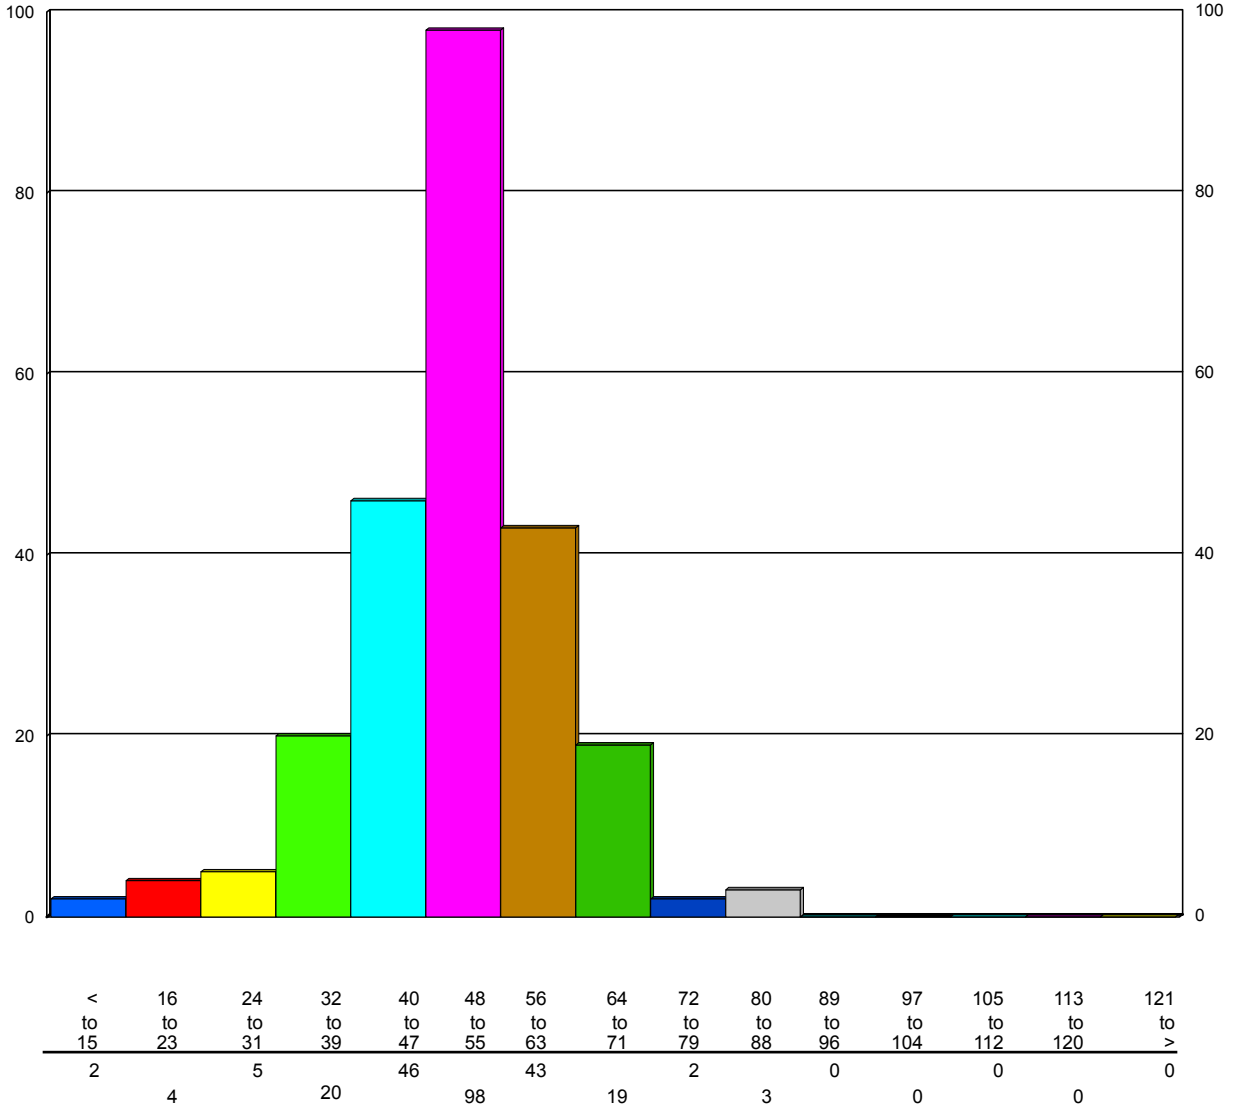

Sat, Aug/06/11

315

Speed/Volume Graph

HI-Star ID: 0001 Street: 68 St. State: AB City: Stettler County: Stettler	North of 41 Ave. Begin: Jul/28/11 14:34 Lane: Northbound Oper: GS Posted: 50 AADT Factor: 1	End: Aug/08/11 14:04 Hours: 263.50 Period: 60 Raw Count: 3436 AADT Count: 313
---	--	---

Sun, Aug/07/11

242

Speed/Volume Graph

HI-Star ID: 0001 Street: 68 St. State: AB City: Stettler County: Stettler	North of 41 Ave. Begin: Jul/28/11 14:34 Lane: Northbound Oper: GS Posted: 50 AADT Factor: 1	End: Aug/08/11 14:04 Hours: 263.50 Period: 60 Raw Count: 3436 AADT Count: 313
---	--	---