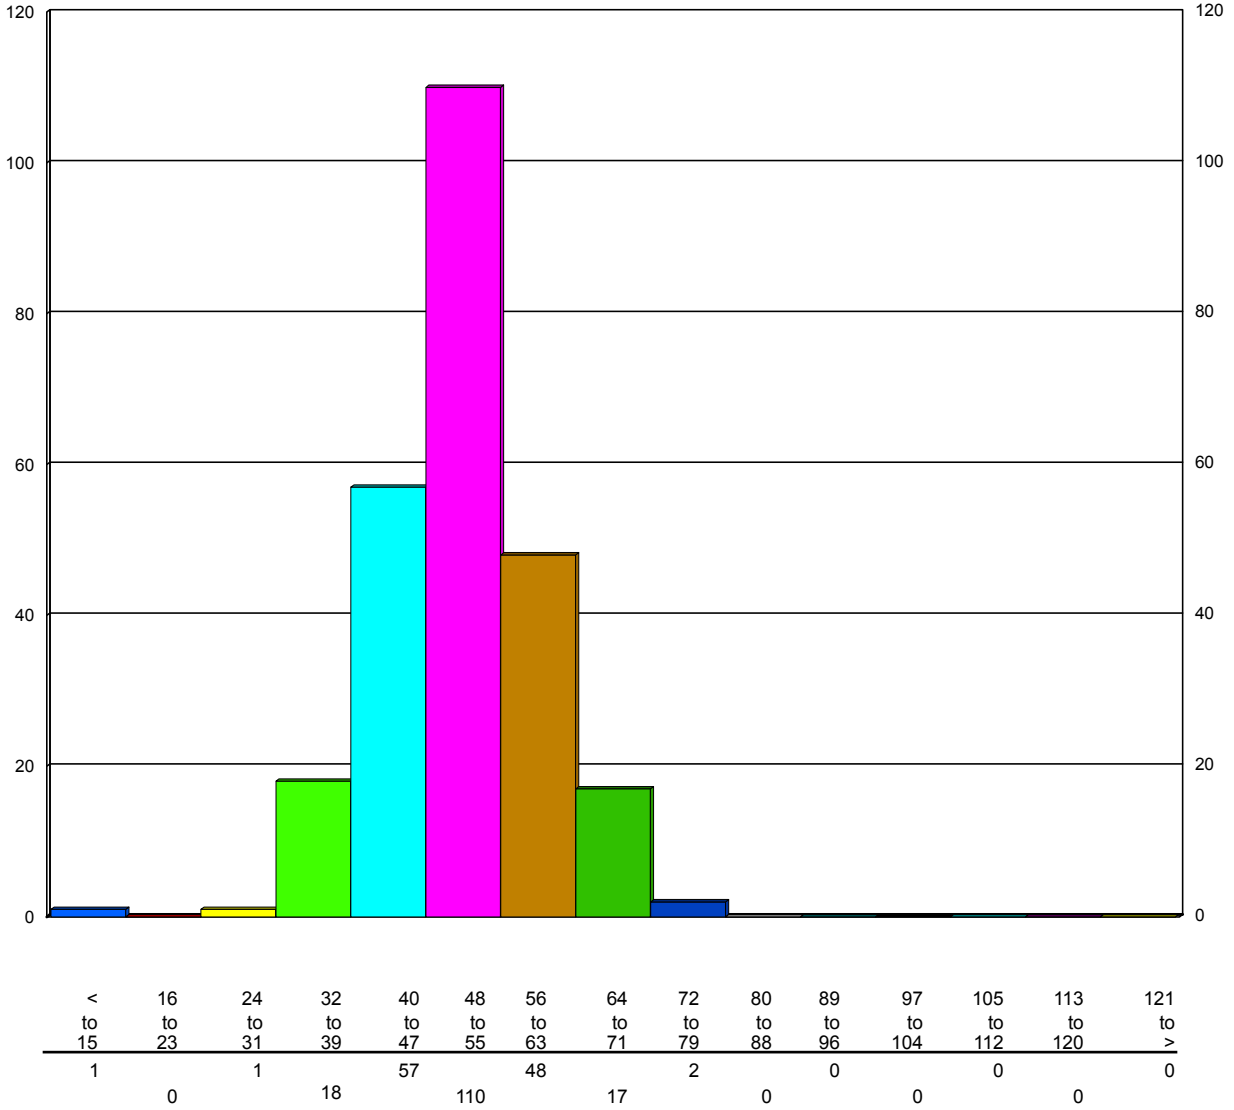

Speed/Volume Graph

HI-Star ID: 0001 Street: 68 St. State: AB City: Stettler County: Stettler	North of 41 Ave. Begin: Jul/28/11 14:34 Lane: Northbound Oper: GS Posted: 50 AADT Factor: 1	End: Aug/08/11 14:04 Hours: 263.50 Period: 60 Raw Count: 3436 AADT Count: 313
---	--	---

Fri, Jul/29/11

388

Speed/Volume Graph

HI-Star ID: 0001 Street: 68 St. State: AB City: Stettler County: Stettler	North of 41 Ave. Begin: Jul/28/11 14:34 Lane: Northbound Oper: GS Posted: 50 AADT Factor: 1	End: Aug/08/11 14:04 Hours: 263.50 Period: 60 Raw Count: 3436 AADT Count: 313
---	--	---

Sat, Jul/30/11

327

Speed/Volume Graph

HI-Star ID: 0001 Street: 68 St. State: AB City: Stettler County: Stettler	North of 41 Ave. Begin: Jul/28/11 14:34 Lane: Northbound Oper: GS Posted: 50 AADT Factor: 1	End: Aug/08/11 14:04 Hours: 263.50 Period: 60 Raw Count: 3436 AADT Count: 313
---	--	---

Sun, Jul/31/11

254

Speed/Volume Graph

HI-Star ID: 0001 Street: 68 St. State: AB City: Stettler County: Stettler	North of 41 Ave. Begin: Jul/28/11 14:34 Lane: Northbound Oper: GS Posted: 50 AADT Factor: 1	End: Aug/08/11 14:04 Hours: 263.50 Period: 60 Raw Count: 3436 AADT Count: 313
---	--	---