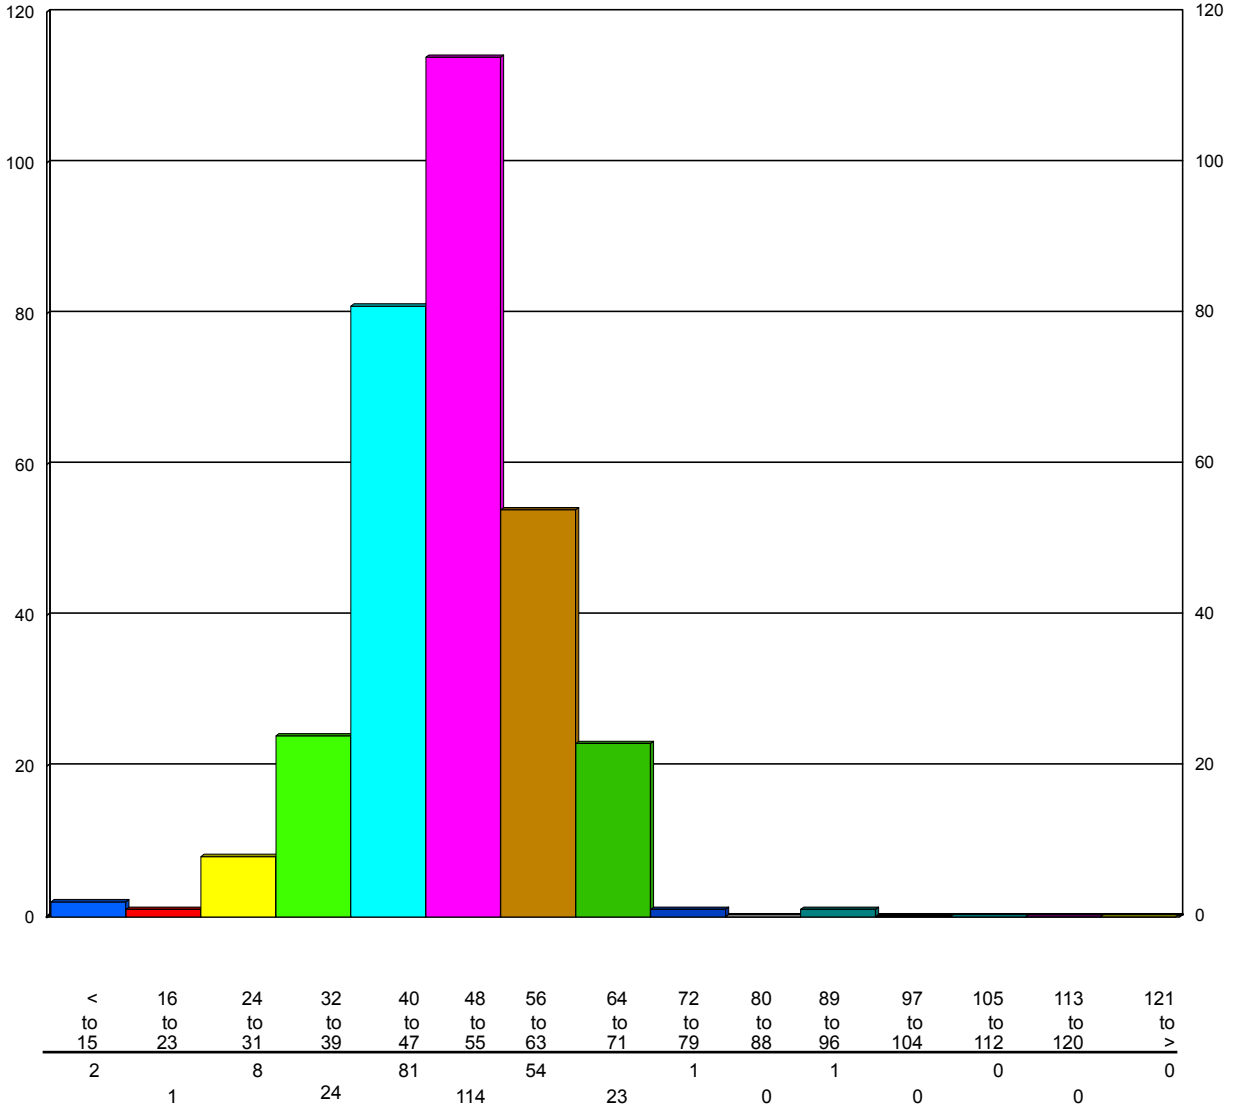

Sun, Jul/31/11

254

Speed/Volume Graph

HI-Star ID: 0001 Street: 68 St. State: AB City: Stettler County: Stettler	North of 41 Ave. Begin: Jul/28/11 14:34 Lane: Northbound Oper: GS Posted: 50 AADT Factor: 1	End: Aug/08/11 14:04 Hours: 263.50 Period: 60 Raw Count: 3436 AADT Count: 313
---	--	---

Mon, Aug/01/11

268

Speed/Volume Graph

HI-Star ID: 0001 Street: 68 St. State: AB City: Stettler County: Stettler	North of 41 Ave. Begin: Jul/28/11 14:34 Lane: Northbound Oper: GS Posted: 50 AADT Factor: 1	End: Aug/08/11 14:04 Hours: 263.50 Period: 60 Raw Count: 3436 AADT Count: 313
---	--	---

Tue, Aug/02/11

309

Speed/Volume Graph

HI-Star ID: 0001 Street: 68 St. State: AB City: Stettler County: Stettler	North of 41 Ave. Begin: Jul/28/11 14:34 Lane: Northbound Oper: GS Posted: 50 AADT Factor: 1	End: Aug/08/11 14:04 Hours: 263.50 Period: 60 Raw Count: 3436 AADT Count: 313
---	--	---