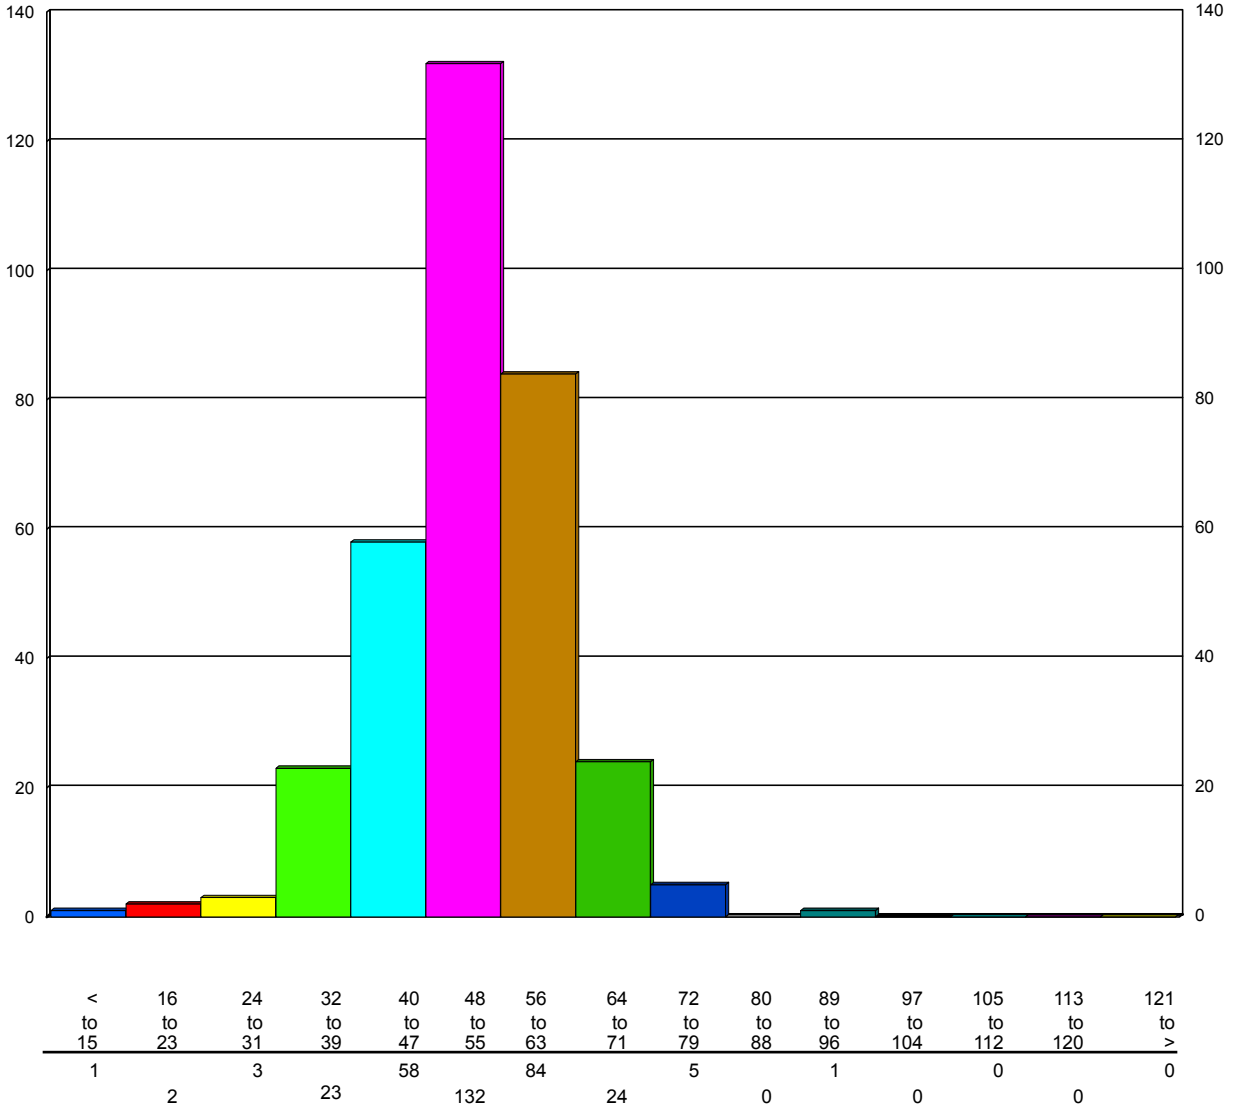

Wed, Aug/03/11

343

Speed/Volume Graph

HI-Star ID: 0001 Street: 68 St. State: AB City: Stettler County: Stettler	North of 41 Ave. Begin: Jul/28/11 14:34 Lane: Northbound Oper: GS Posted: 50 AADT Factor: 1	End: Aug/08/11 14:04 Hours: 263.50 Period: 60 Raw Count: 3436 AADT Count: 313
---	--	---

Thu, Aug/04/11

351

Speed/Volume Graph

HI-Star ID: 0001 Street: 68 St. State: AB City: Stettler County: Stettler	North of 41 Ave. Begin: Jul/28/11 14:34 Lane: Northbound Oper: GS Posted: 50 AADT Factor: 1	End: Aug/08/11 14:04 Hours: 263.50 Period: 60 Raw Count: 3436 AADT Count: 313
---	--	---

Fri, Aug/05/11

333

Speed/Volume Graph

HI-Star ID: 0001 Street: 68 St. State: AB City: Stettler County: Stettler	North of 41 Ave. Begin: Jul/28/11 14:34 Lane: Northbound Oper: GS Posted: 50 AADT Factor: 1	End: Aug/08/11 14:04 Hours: 263.50 Period: 60 Raw Count: 3436 AADT Count: 313
---	--	---