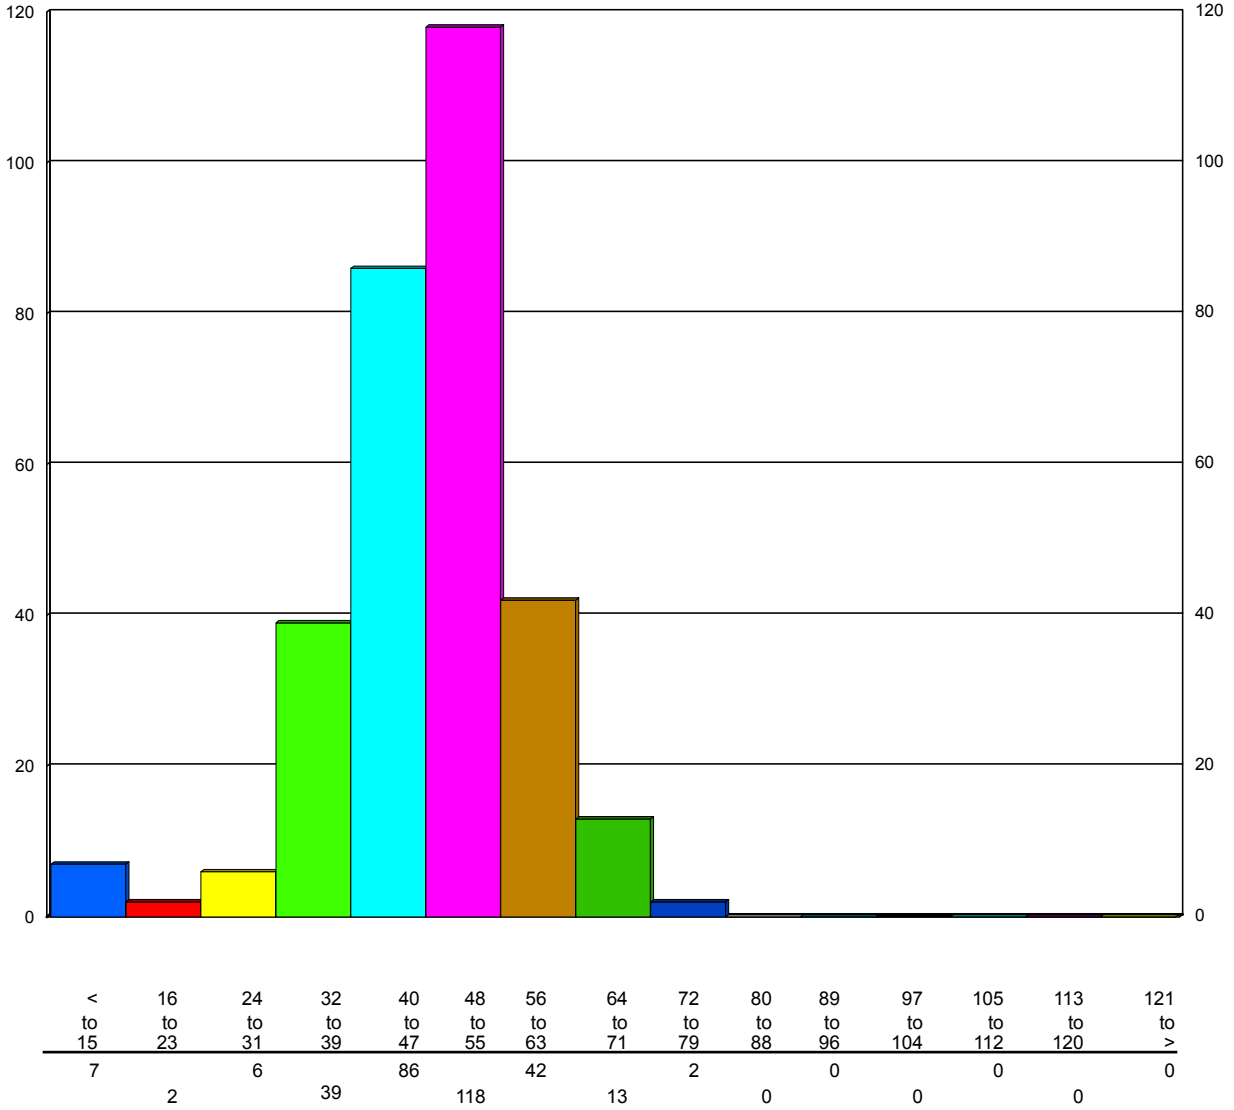

Thu, Aug/04/11

351

Speed/Volume Graph

HI-Star ID: 0001 Street: 68 St. State: AB City: Stettler County: Stettler	North of 41 Ave. Begin: Jul/28/11 14:34 Lane: Northbound Oper: GS Posted: 50 AADT Factor: 1	End: Aug/08/11 14:04 Hours: 263.50 Period: 60 Raw Count: 3436 AADT Count: 313
---	--	---

Fri, Aug/05/11

333

Speed/Volume Graph

HI-Star ID: 0001 Street: 68 St. State: AB City: Stettler County: Stettler	North of 41 Ave. Begin: Jul/28/11 14:34 Lane: Northbound Oper: GS Posted: 50 AADT Factor: 1	End: Aug/08/11 14:04 Hours: 263.50 Period: 60 Raw Count: 3436 AADT Count: 313
---	--	---

Sat, Aug/06/11

315

Speed/Volume Graph

HI-Star ID: 0001 Street: 68 St. State: AB City: Stettler County: Stettler	North of 41 Ave. Begin: Jul/28/11 14:34 Lane: Northbound Oper: GS Posted: 50 AADT Factor: 1	End: Aug/08/11 14:04 Hours: 263.50 Period: 60 Raw Count: 3436 AADT Count: 313
---	--	---