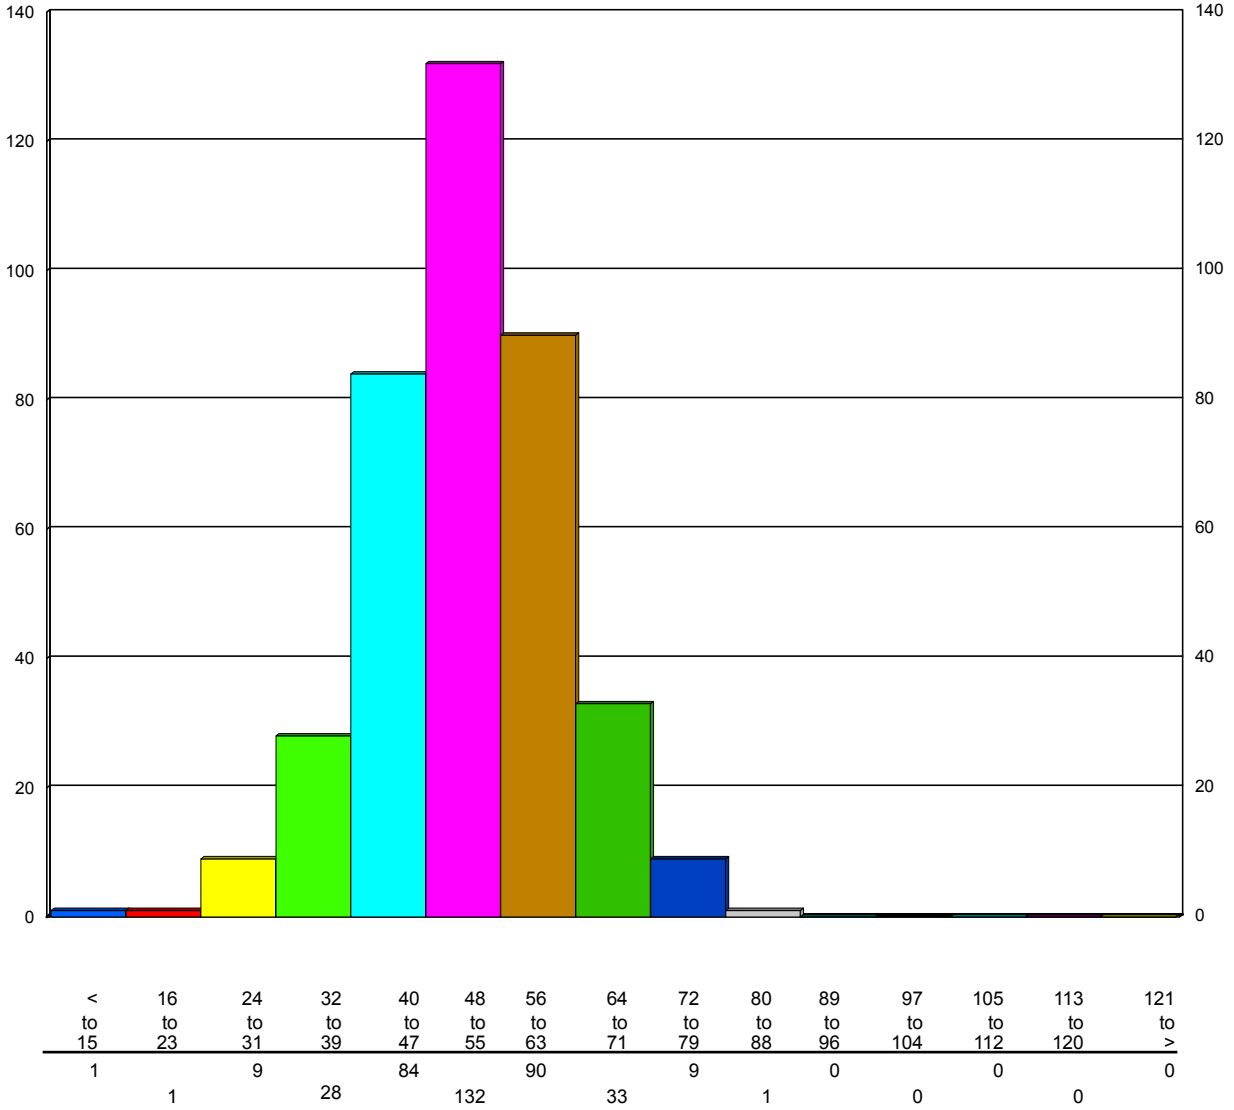

Speed/Volume Graph

HI-Star ID: 0001 Street: 68 St. State: AB City: Stettler County: Stettler	North of 41 Ave. Begin: Jul/28/11 14:34 Lane: Northbound Oper: GS Posted: 50 AADT Factor: 1	End: Aug/08/11 14:04 Hours: 263.50 Period: 60 Raw Count: 3436 AADT Count: 313
---	--	---

Thu, Jul/28/11

158

Speed/Volume Graph

HI-Star ID: 0001 Street: 68 St. State: AB City: Stettler County: Stettler	North of 41 Ave. Begin: Jul/28/11 14:34 Lane: Northbound Oper: GS Posted: 50 AADT Factor: 1	End: Aug/08/11 14:04 Hours: 263.50 Period: 60 Raw Count: 3436 AADT Count: 313
---	--	---

Fri, Jul/29/11

388

Speed/Volume Graph

HI-Star ID: 0001 Street: 68 St. State: AB City: Stettler County: Stettler	North of 41 Ave. Begin: Jul/28/11 14:34 Lane: Northbound Oper: GS Posted: 50 AADT Factor: 1	End: Aug/08/11 14:04 Hours: 263.50 Period: 60 Raw Count: 3436 AADT Count: 313
---	--	---

Sat, Jul/30/11

327

Speed/Volume Graph

HI-Star ID: 0001 Street: 68 St. State: AB City: Stettler County: Stettler	North of 41 Ave. Begin: Jul/28/11 14:34 Lane: Northbound Oper: GS Posted: 50 AADT Factor: 1	End: Aug/08/11 14:04 Hours: 263.50 Period: 60 Raw Count: 3436 AADT Count: 313
---	--	---