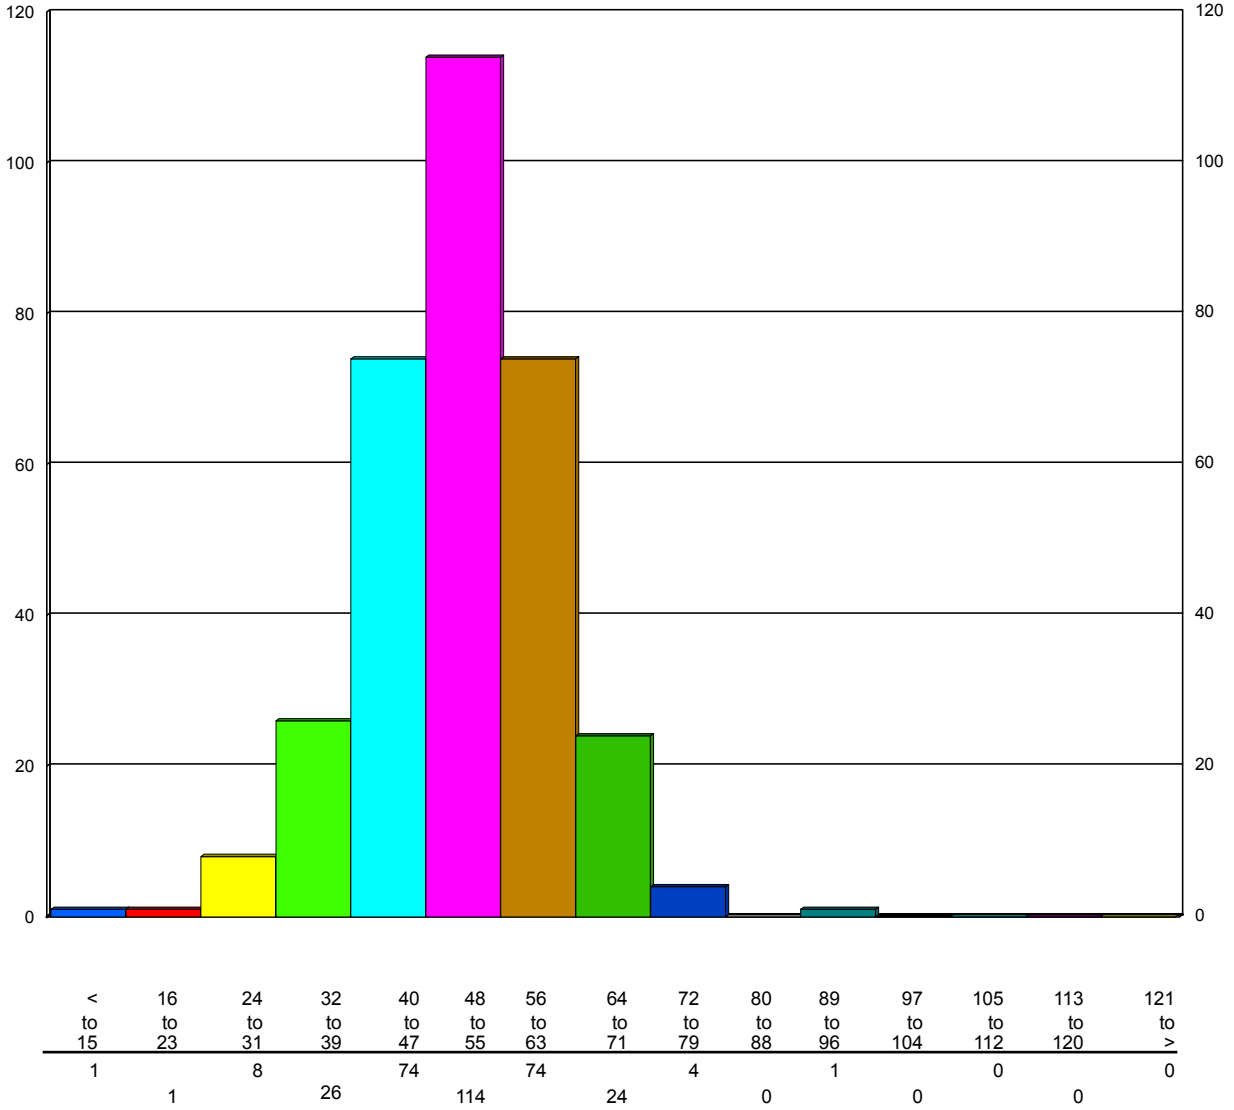

Speed/Volume Graph

HI-Star ID: 0001 Street: 68 St. State: AB City: Stettler County: Stettler	North of 41 Ave. Begin: Jul/28/11 14:34 Lane: Northbound Oper: GS Posted: 50 AADT Factor: 1	End: Aug/08/11 14:04 Hours: 263.50 Period: 60 Raw Count: 3436 AADT Count: 313
---	--	---

Thu, Jul/28/11

158

Speed/Volume Graph

HI-Star ID: 0001 Street: 68 St. State: AB City: Stettler County: Stettler	North of 41 Ave. Begin: Jul/28/11 14:34 Lane: Northbound Oper: GS Posted: 50 AADT Factor: 1	End: Aug/08/11 14:04 Hours: 263.50 Period: 60 Raw Count: 3436 AADT Count: 313
---	--	---

Fri, Jul/29/11

388

Speed/Volume Graph

HI-Star ID: 0001 Street: 68 St. State: AB City: Stettler County: Stettler	North of 41 Ave. Begin: Jul/28/11 14:34 Lane: Northbound Oper: GS Posted: 50 AADT Factor: 1	End: Aug/08/11 14:04 Hours: 263.50 Period: 60 Raw Count: 3436 AADT Count: 313
---	--	---

Sat, Jul/30/11

327

Speed/Volume Graph

HI-Star ID: 0001 Street: 68 St. State: AB City: Stettler County: Stettler	North of 41 Ave. Begin: Jul/28/11 14:34 Lane: Northbound Oper: GS Posted: 50 AADT Factor: 1	End: Aug/08/11 14:04 Hours: 263.50 Period: 60 Raw Count: 3436 AADT Count: 313
---	--	---