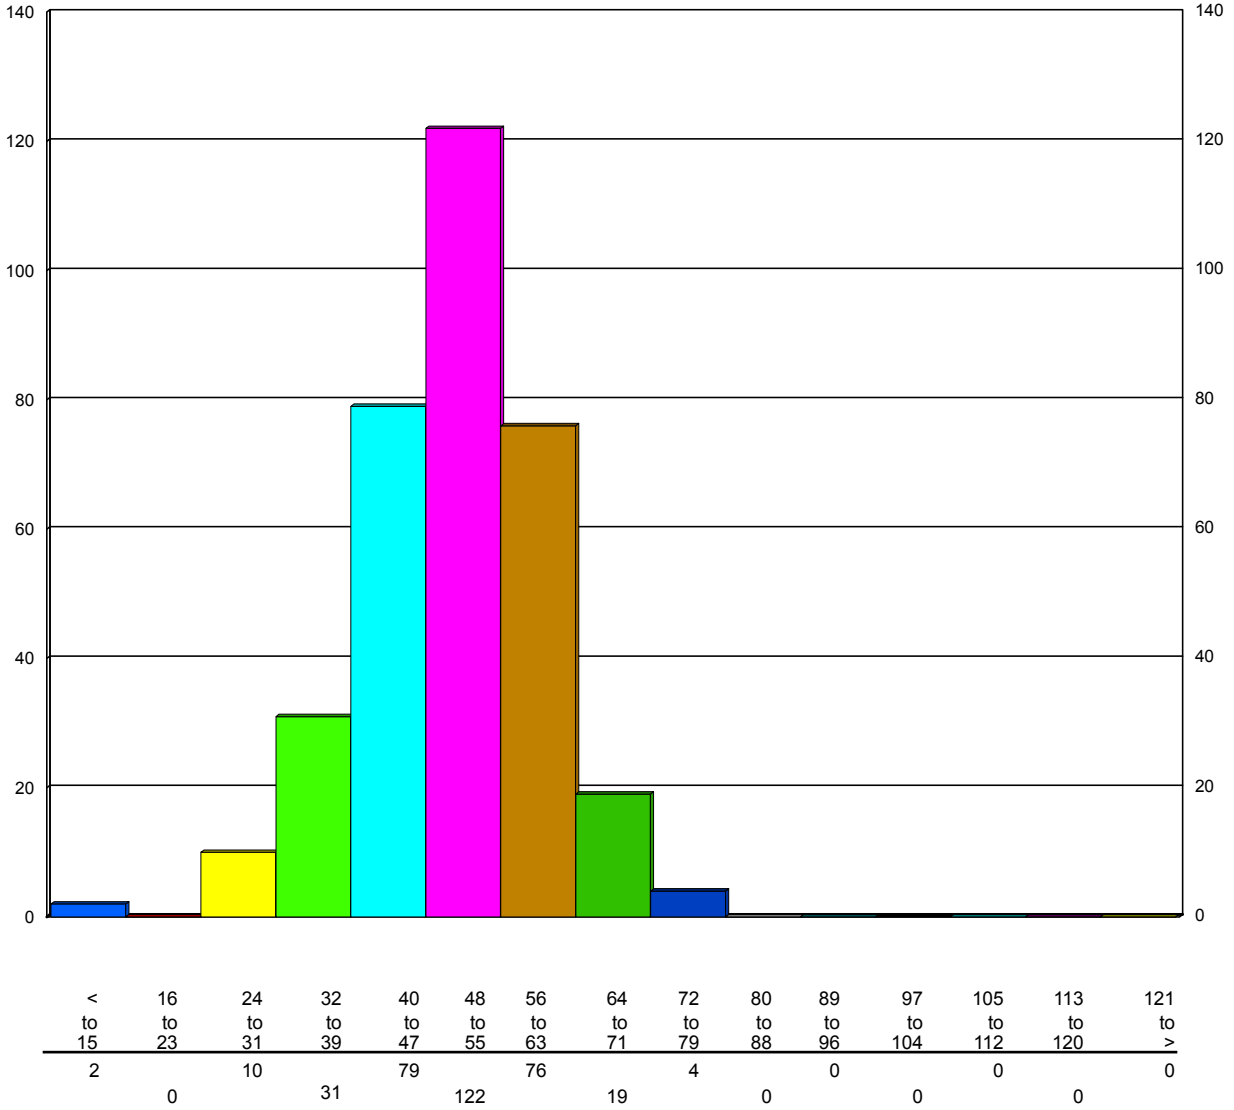

Mon, Aug/01/11

268

Speed/Volume Graph

HI-Star ID: 0001 Street: 68 St. State: AB City: Stettler County: Stettler	North of 41 Ave. Begin: Jul/28/11 14:34 Lane: Northbound Oper: GS Posted: 50 AADT Factor: 1	End: Aug/08/11 14:04 Hours: 263.50 Period: 60 Raw Count: 3436 AADT Count: 313
---	--	---

Tue, Aug/02/11

309

Speed/Volume Graph

HI-Star ID: 0001 Street: 68 St. State: AB City: Stettler County: Stettler	North of 41 Ave. Begin: Jul/28/11 14:34 Lane: Northbound Oper: GS Posted: 50 AADT Factor: 1	End: Aug/08/11 14:04 Hours: 263.50 Period: 60 Raw Count: 3436 AADT Count: 313
---	--	---

Wed, Aug/03/11

343

Speed/Volume Graph

HI-Star ID: 0001 Street: 68 St. State: AB City: Stettler County: Stettler	North of 41 Ave. Begin: Jul/28/11 14:34 Lane: Northbound Oper: GS Posted: 50 AADT Factor: 1	End: Aug/08/11 14:04 Hours: 263.50 Period: 60 Raw Count: 3436 AADT Count: 313
---	--	---