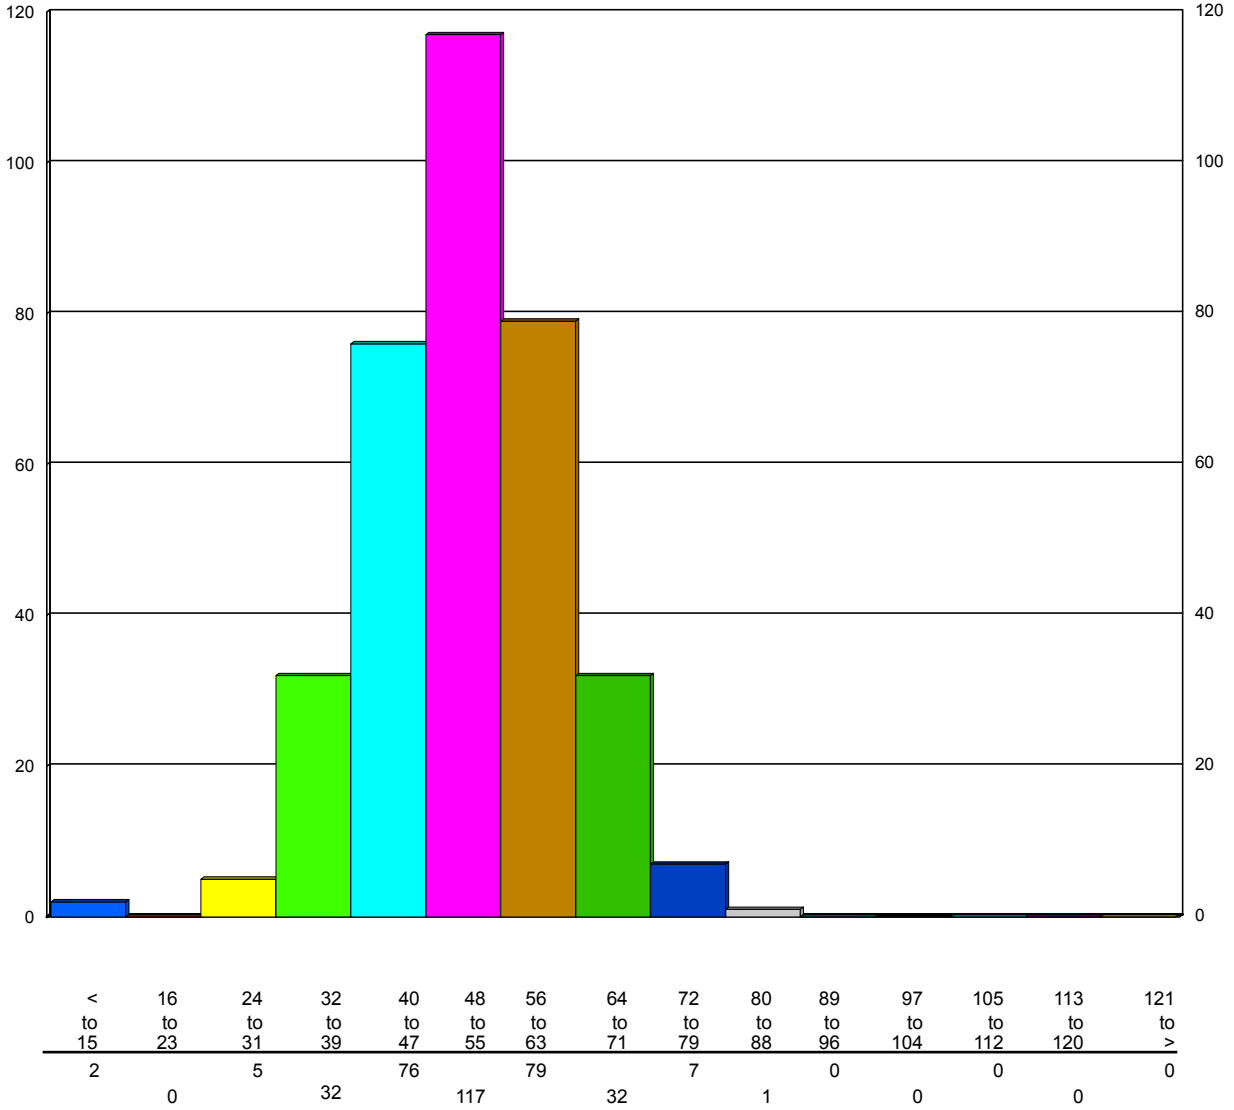

Tue, Aug/02/11

309

Speed/Volume Graph

HI-Star ID: 0001 Street: 68 St. State: AB City: Stettler County: Stettler	North of 41 Ave. Begin: Jul/28/11 14:34 Lane: Northbound Oper: GS Posted: 50 AADT Factor: 1	End: Aug/08/11 14:04 Hours: 263.50 Period: 60 Raw Count: 3436 AADT Count: 313
---	--	---

Wed, Aug/03/11

343

Speed/Volume Graph

HI-Star ID: 0001 Street: 68 St. State: AB City: Stettler County: Stettler	North of 41 Ave. Begin: Jul/28/11 14:34 Lane: Northbound Oper: GS Posted: 50 AADT Factor: 1	End: Aug/08/11 14:04 Hours: 263.50 Period: 60 Raw Count: 3436 AADT Count: 313
---	--	---

Thu, Aug/04/11

351

Speed/Volume Graph

HI-Star ID: 0001 Street: 68 St. State: AB City: Stettler County: Stettler	North of 41 Ave. Begin: Jul/28/11 14:34 Lane: Northbound Oper: GS Posted: 50 AADT Factor: 1	End: Aug/08/11 14:04 Hours: 263.50 Period: 60 Raw Count: 3436 AADT Count: 313
---	--	---