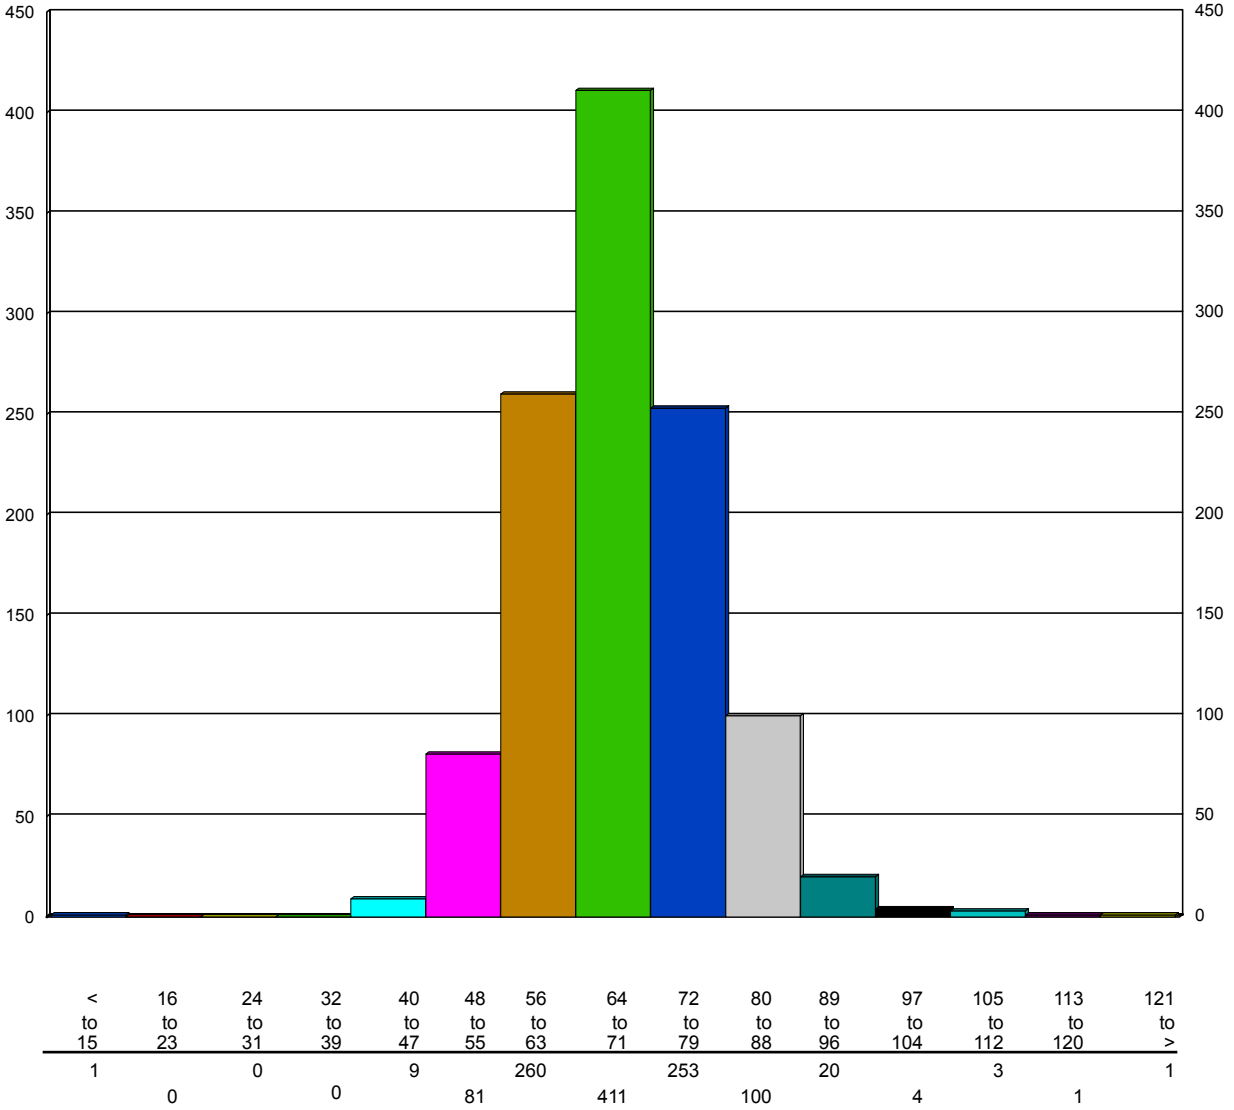

Fri, Sep/16/11

1379

Speed/Volume Graph

HI-Star ID: 0001 Street: 70 St. State: AB City: Stettler County: Stettler	South of 46 Ave. Begin: Sep/06/11 16:20 Lane: Northbound Oper: GS Posted: 50 AADT Factor: 1	End: Sep/18/11 00:32 Hours: 272.20 Period: 60 Raw Count: 13455 AADT Count: 1,186
---	--	--

Sat, Sep/17/11

1144

Speed/Volume Graph

HI-Star ID: 0001 Street: 70 St. State: AB City: Stettler County: Stettler	South of 46 Ave. Begin: Sep/06/11 16:20 Lane: Northbound Oper: GS Posted: 50 AADT Factor: 1	End: Sep/18/11 00:32 Hours: 272.20 Period: 60 Raw Count: 13455 AADT Count: 1,186
---	--	--