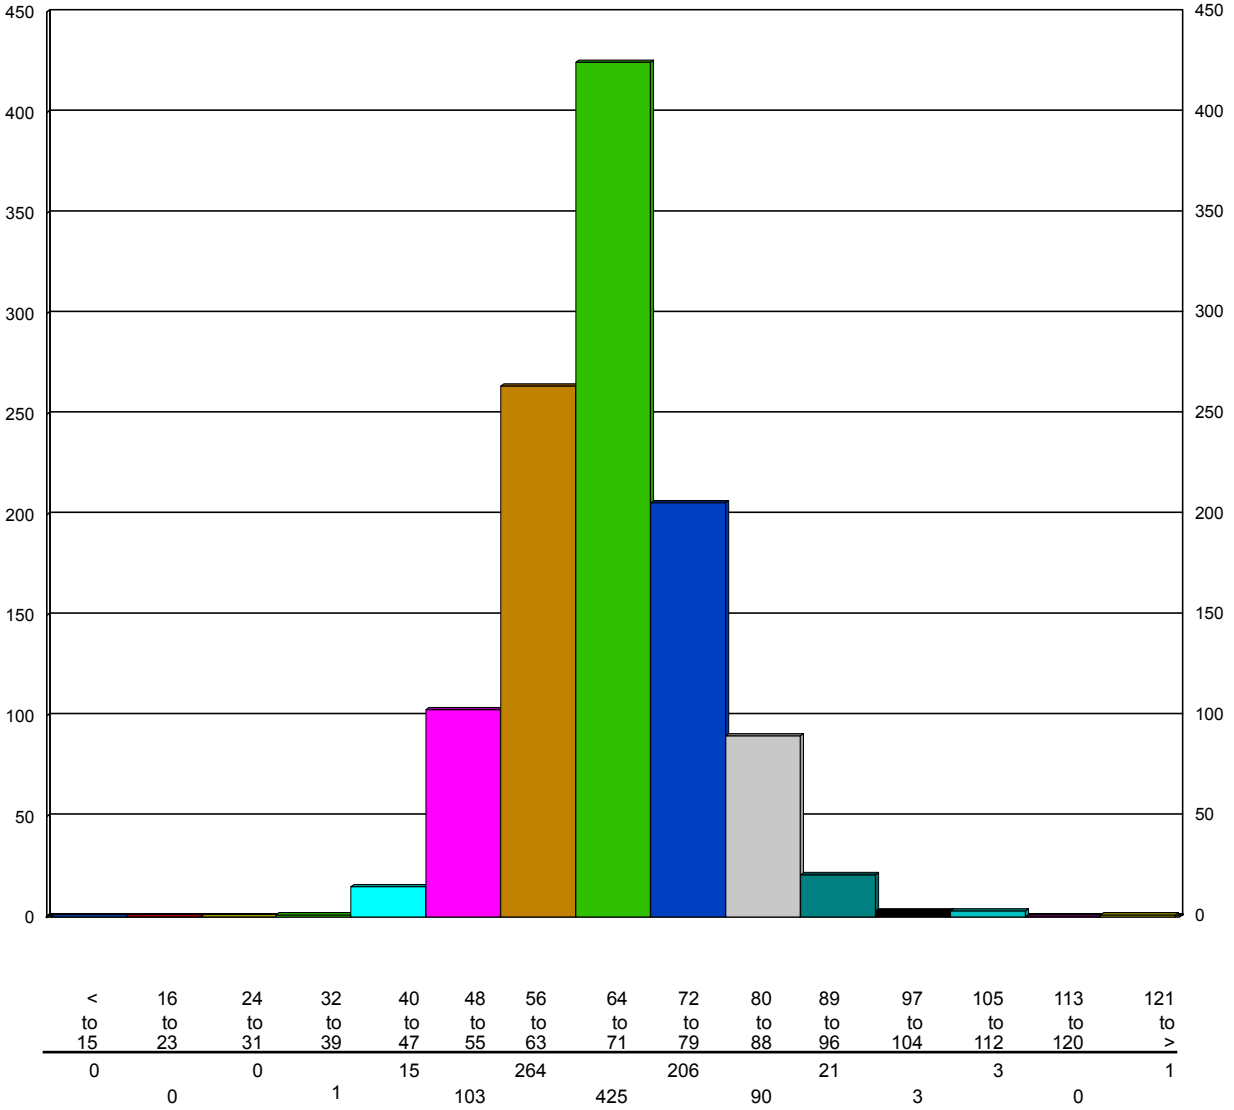

Speed/Volume Graph

HI-Star ID: 0001 Street: 70 St. State: AB City: Stettler County: Stettler	South of 46 Ave. Begin: Sep/06/11 16:20 Lane: Northbound Oper: GS Posted: 50 AADT Factor: 1	End: Sep/18/11 00:32 Hours: 272.20 Period: 60 Raw Count: 13455 AADT Count: 1,186
---	--	--

Thu, Sep/08/11

1199

Speed/Volume Graph

HI-Star ID: 0001 Street: 70 St. State: AB City: Stettler County: Stettler	South of 46 Ave. Begin: Sep/06/11 16:20 Lane: Northbound Oper: GS Posted: 50 AADT Factor: 1	End: Sep/18/11 00:32 Hours: 272.20 Period: 60 Raw Count: 13455 AADT Count: 1,186
---	--	--

Fri, Sep/09/11

1358

Speed/Volume Graph

HI-Star ID: 0001 Street: 70 St. State: AB City: Stettler County: Stettler	South of 46 Ave. Begin: Sep/06/11 16:20 Lane: Northbound Oper: GS Posted: 50 AADT Factor: 1	End: Sep/18/11 00:32 Hours: 272.20 Period: 60 Raw Count: 13455 AADT Count: 1,186
---	--	--

Sat, Sep/10/11

1132

Speed/Volume Graph

HI-Star ID: 0001 Street: 70 St. State: AB City: Stettler County: Stettler	South of 46 Ave. Begin: Sep/06/11 16:20 Lane: Northbound Oper: GS Posted: 50 AADT Factor: 1	End: Sep/18/11 00:32 Hours: 272.20 Period: 60 Raw Count: 13455 AADT Count: 1,186
---	--	--