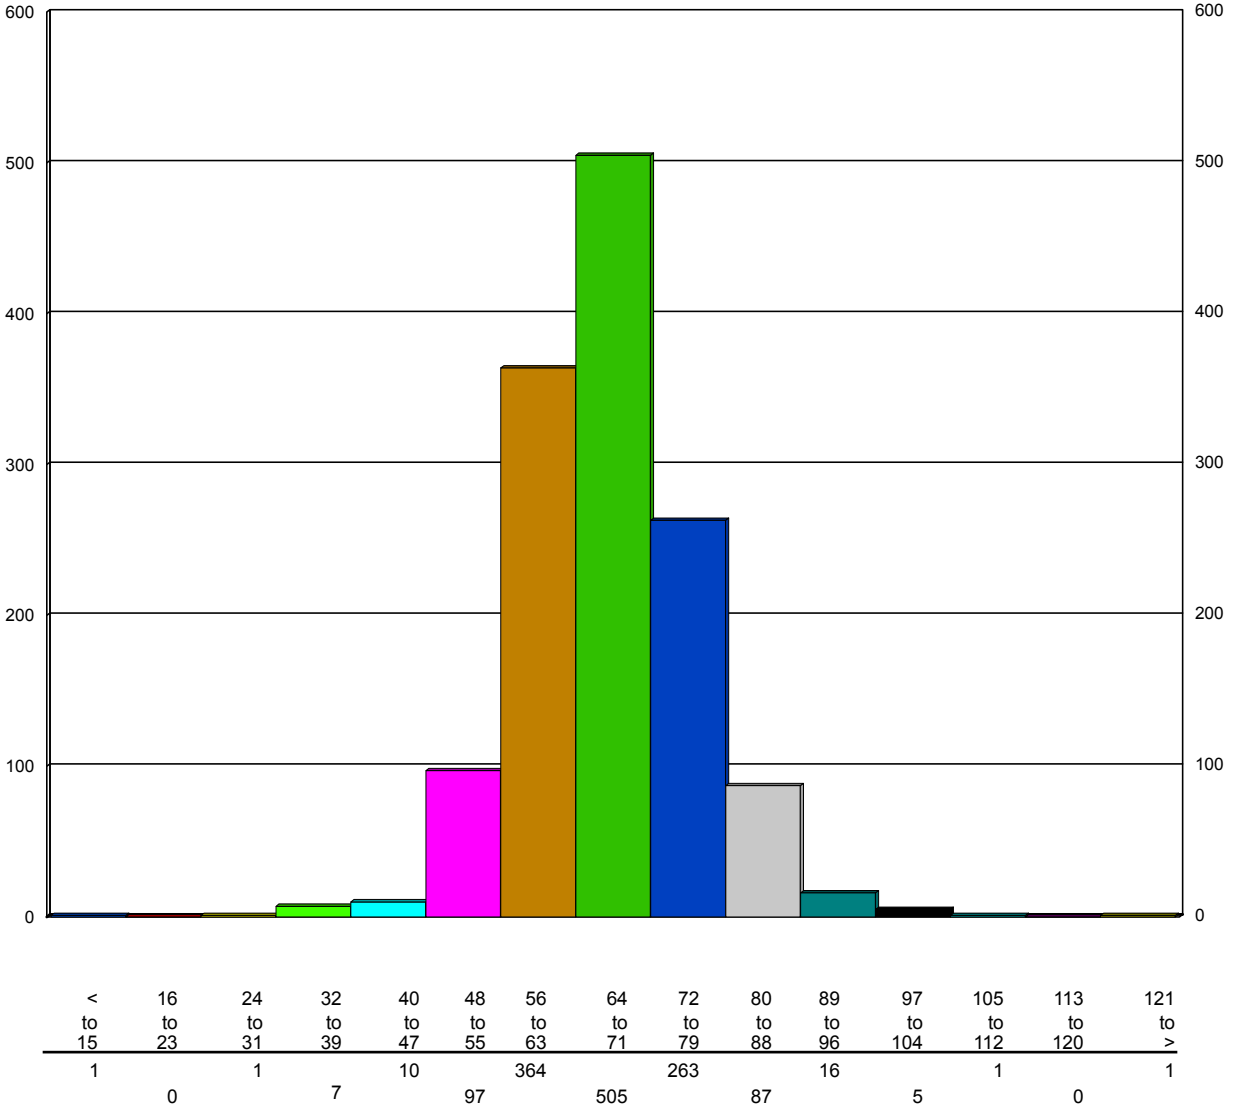

Speed/Volume Graph

HI-Star ID: 0001 Street: 70 St. State: AB City: Stettler County: Stettler	South of 46 Ave. Begin: Sep/06/11 16:20 Lane: Northbound Oper: GS Posted: 50 AADT Factor: 1	End: Sep/18/11 00:32 Hours: 272.20 Period: 60 Raw Count: 13455 AADT Count: 1,186
---	--	--

Wed, Sep/07/11

1182

Speed/Volume Graph

HI-Star ID: 0001 Street: 70 St. State: AB City: Stettler County: Stettler	South of 46 Ave. Begin: Sep/06/11 16:20 Lane: Northbound Oper: GS Posted: 50 AADT Factor: 1	End: Sep/18/11 00:32 Hours: 272.20 Period: 60 Raw Count: 13455 AADT Count: 1,186
---	--	--

Thu, Sep/08/11

1199

Speed/Volume Graph

HI-Star ID: 0001 Street: 70 St. State: AB City: Stettler County: Stettler	South of 46 Ave. Begin: Sep/06/11 16:20 Lane: Northbound Oper: GS Posted: 50 AADT Factor: 1	End: Sep/18/11 00:32 Hours: 272.20 Period: 60 Raw Count: 13455 AADT Count: 1,186
---	--	--

Fri, Sep/09/11

1358

Speed/Volume Graph

HI-Star ID: 0001 Street: 70 St. State: AB City: Stettler County: Stettler	South of 46 Ave. Begin: Sep/06/11 16:20 Lane: Northbound Oper: GS Posted: 50 AADT Factor: 1	End: Sep/18/11 00:32 Hours: 272.20 Period: 60 Raw Count: 13455 AADT Count: 1,186
---	--	--