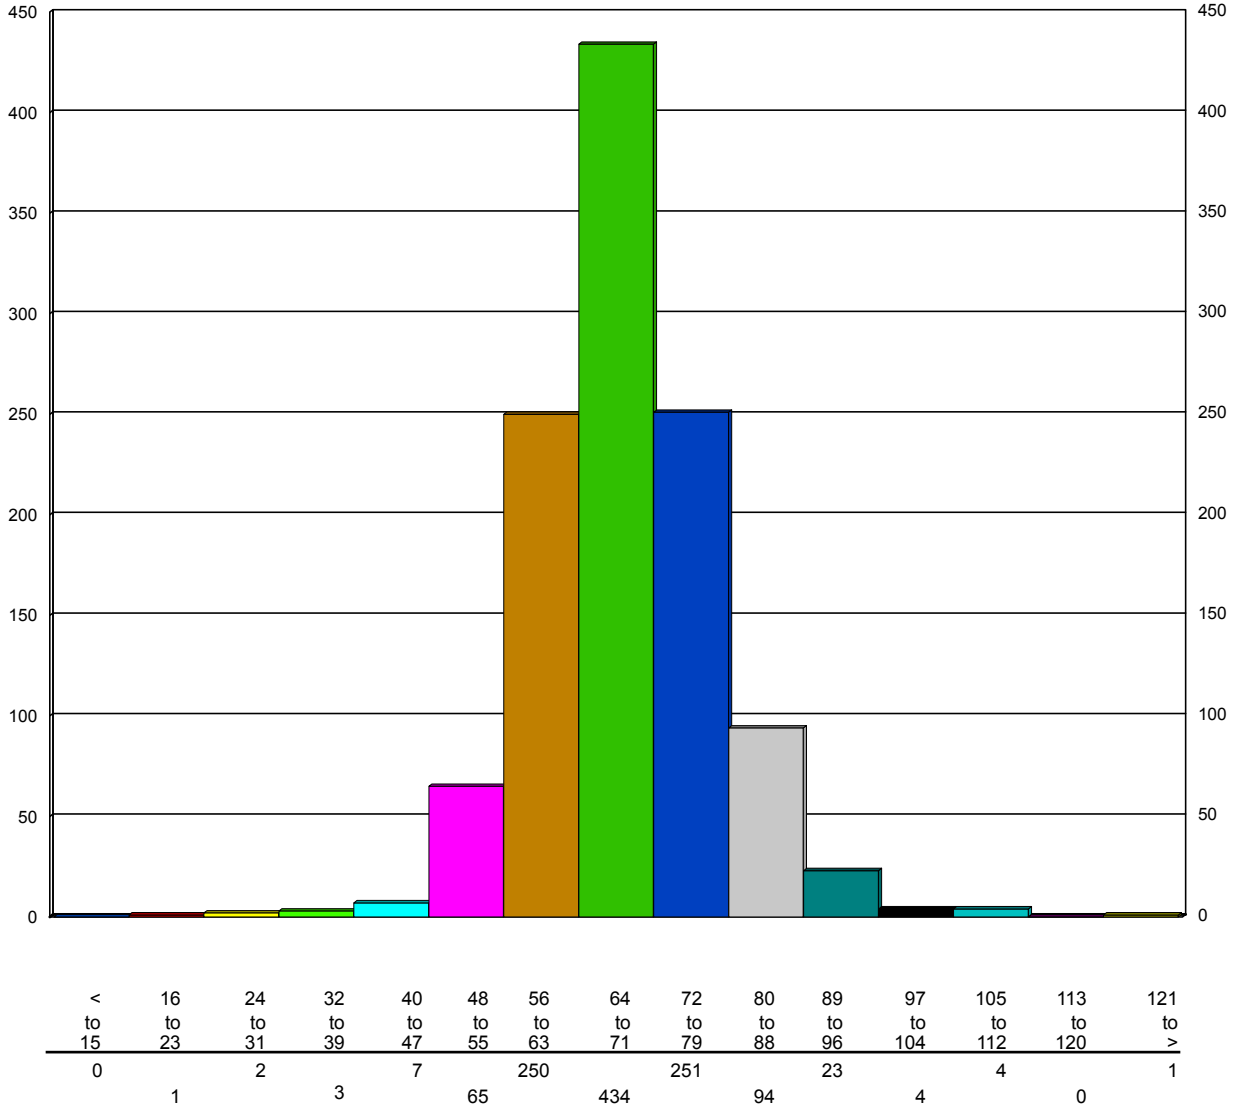

Tue, Sep/13/11

1193

Speed/Volume Graph

HI-Star ID: 0001 Street: 70 St. State: AB City: Stettler County: Stettler	South of 46 Ave. Begin: Sep/06/11 16:20 Lane: Northbound Oper: GS Posted: 50 AADT Factor: 1	End: Sep/18/11 00:32 Hours: 272.20 Period: 60 Raw Count: 13455 AADT Count: 1,186
---	--	--

Wed, Sep/14/11

1139

Speed/Volume Graph

HI-Star ID: 0001 Street: 70 St. State: AB City: Stettler County: Stettler	South of 46 Ave. Begin: Sep/06/11 16:20 Lane: Northbound Oper: GS Posted: 50 AADT Factor: 1	End: Sep/18/11 00:32 Hours: 272.20 Period: 60 Raw Count: 13455 AADT Count: 1,186
---	--	--