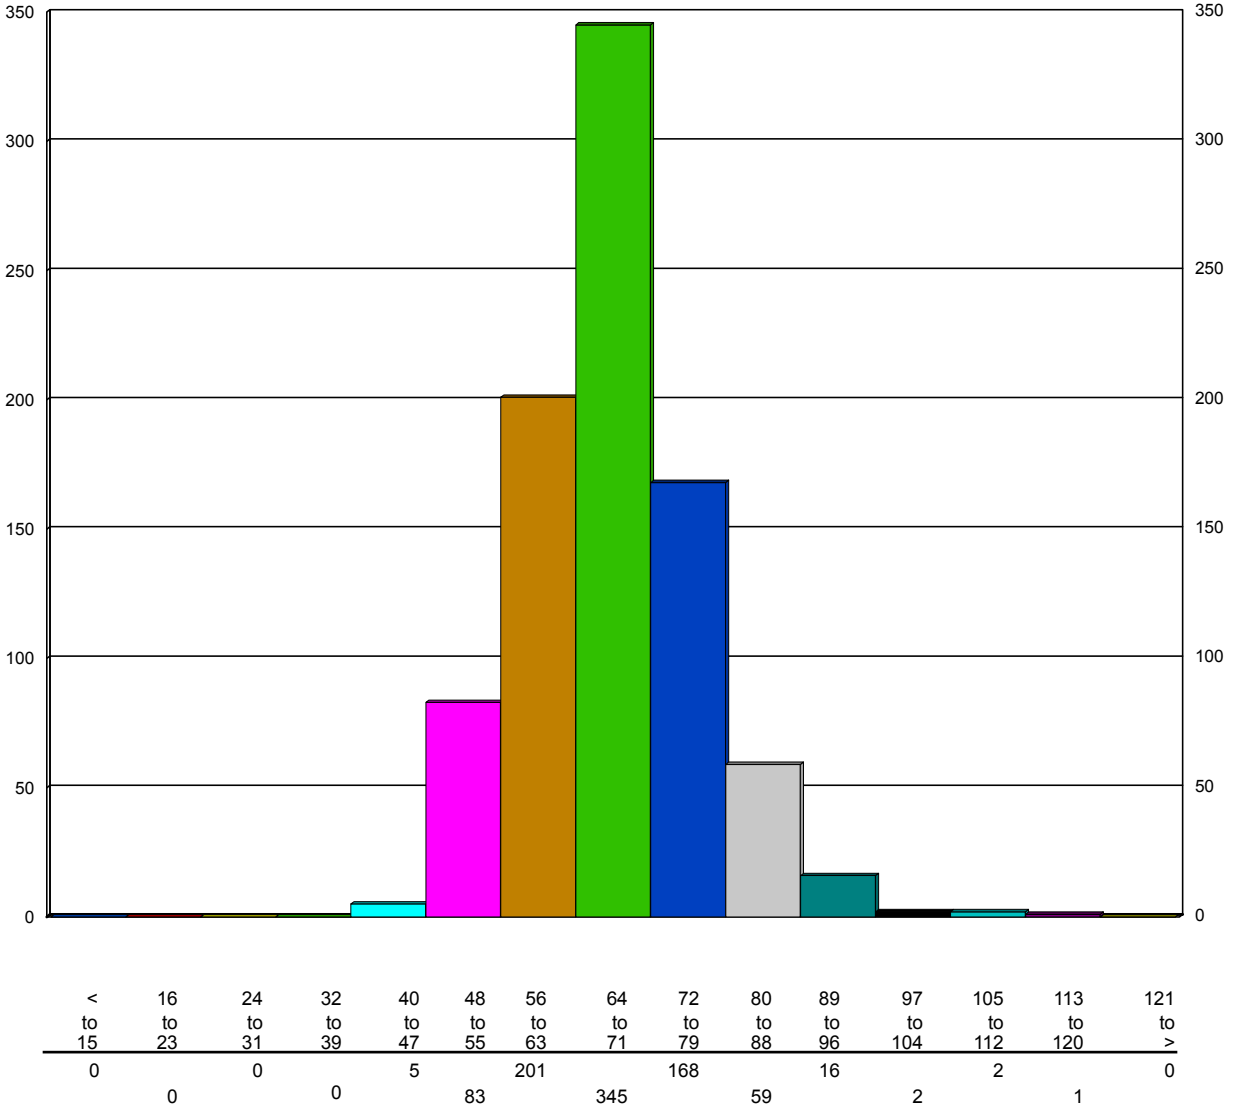

Speed/Volume Graph

HI-Star ID: 0001 Street: 70 St. State: AB City: Stettler County: Stettler	South of 46 Ave. Begin: Sep/06/11 16:20 Lane: Northbound Oper: GS Posted: 50 AADT Factor: 1	End: Sep/18/11 00:32 Hours: 272.20 Period: 60 Raw Count: 13455 AADT Count: 1,186
---	--	--

Fri, Sep/09/11

1358

Speed/Volume Graph

HI-Star ID: 0001 Street: 70 St. State: AB City: Stettler County: Stettler	South of 46 Ave. Begin: Sep/06/11 16:20 Lane: Northbound Oper: GS Posted: 50 AADT Factor: 1	End: Sep/18/11 00:32 Hours: 272.20 Period: 60 Raw Count: 13455 AADT Count: 1,186
---	--	--

Sat, Sep/10/11

1132

Speed/Volume Graph

HI-Star ID: 0001 Street: 70 St. State: AB City: Stettler County: Stettler	South of 46 Ave. Begin: Sep/06/11 16:20 Lane: Northbound Oper: GS Posted: 50 AADT Factor: 1	End: Sep/18/11 00:32 Hours: 272.20 Period: 60 Raw Count: 13455 AADT Count: 1,186
---	--	--

Sun, Sep/11/11

882

Speed/Volume Graph

HI-Star ID: 0001 Street: 70 St. State: AB City: Stettler County: Stettler	South of 46 Ave. Begin: Sep/06/11 16:20 Lane: Northbound Oper: GS Posted: 50 AADT Factor: 1	End: Sep/18/11 00:32 Hours: 272.20 Period: 60 Raw Count: 13455 AADT Count: 1,186
---	--	--