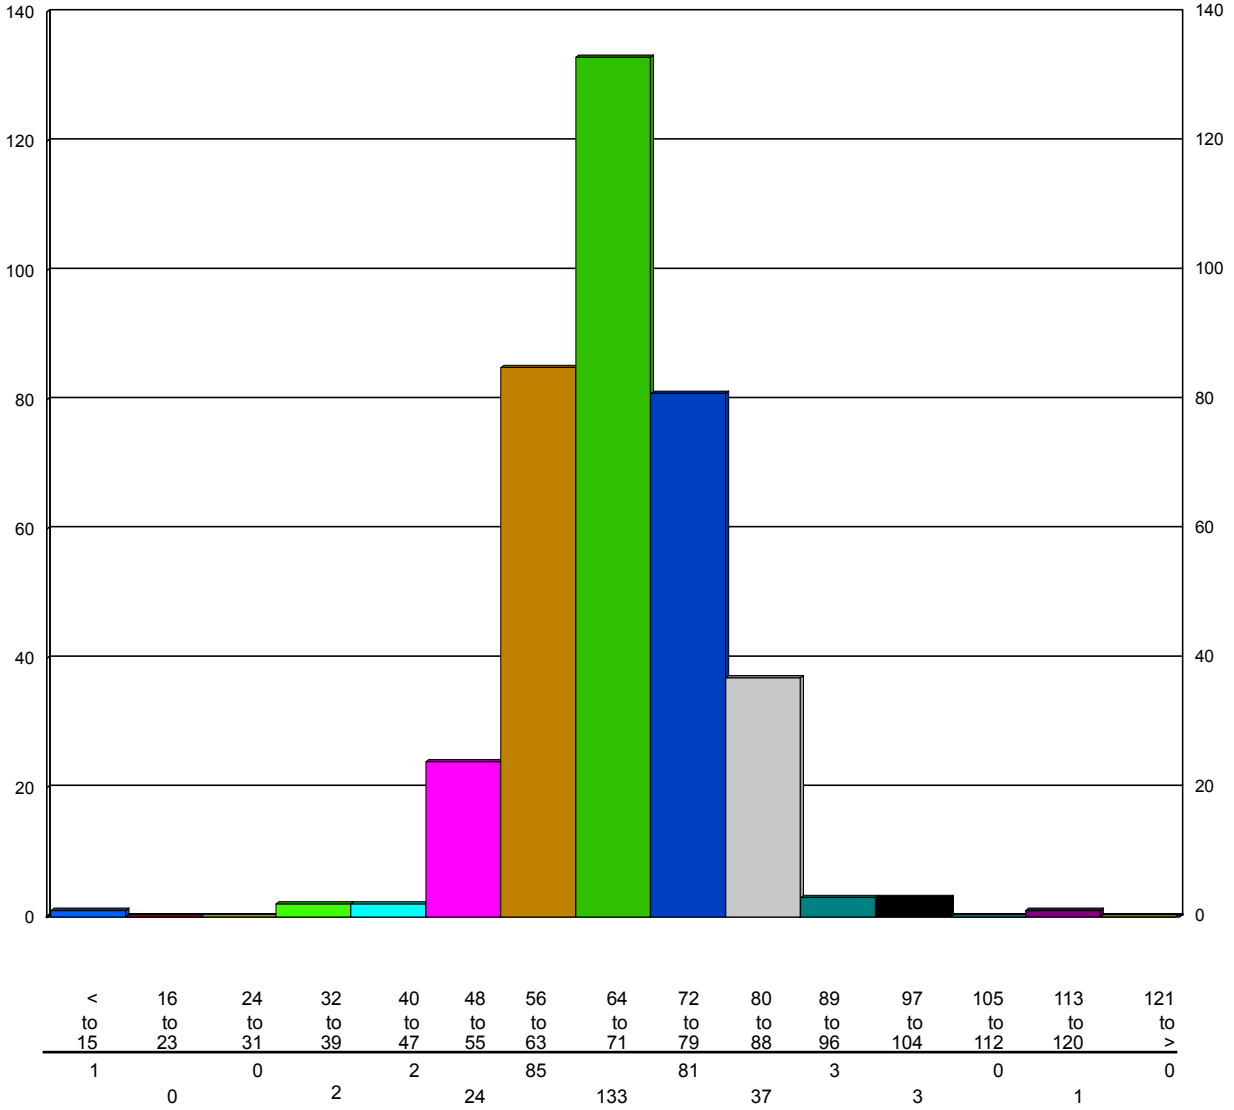

Speed/Volume Graph

HI-Star ID: 0001 Street: 70 St. State: AB City: Stettler County: Stettler	South of 46 Ave. Begin: Sep/06/11 16:20 Lane: Northbound Oper: GS Posted: 50 AADT Factor: 1	End: Sep/18/11 00:32 Hours: 272.20 Period: 60 Raw Count: 13455 AADT Count: 1,186
---	--	--

Tue, Sep/06/11

372

Speed/Volume Graph

HI-Star ID: 0001 Street: 70 St. State: AB City: Stettler County: Stettler	South of 46 Ave. Begin: Sep/06/11 16:20 Lane: Northbound Oper: GS Posted: 50 AADT Factor: 1	End: Sep/18/11 00:32 Hours: 272.20 Period: 60 Raw Count: 13455 AADT Count: 1,186
---	--	--

Wed, Sep/07/11

1182

Speed/Volume Graph

HI-Star ID: 0001 Street: 70 St. State: AB City: Stettler County: Stettler	South of 46 Ave. Begin: Sep/06/11 16:20 Lane: Northbound Oper: GS Posted: 50 AADT Factor: 1	End: Sep/18/11 00:32 Hours: 272.20 Period: 60 Raw Count: 13455 AADT Count: 1,186
---	--	--

Thu, Sep/08/11

1199

Speed/Volume Graph

HI-Star ID: 0001 Street: 70 St. State: AB City: Stettler County: Stettler	South of 46 Ave. Begin: Sep/06/11 16:20 Lane: Northbound Oper: GS Posted: 50 AADT Factor: 1	End: Sep/18/11 00:32 Hours: 272.20 Period: 60 Raw Count: 13455 AADT Count: 1,186
---	--	--