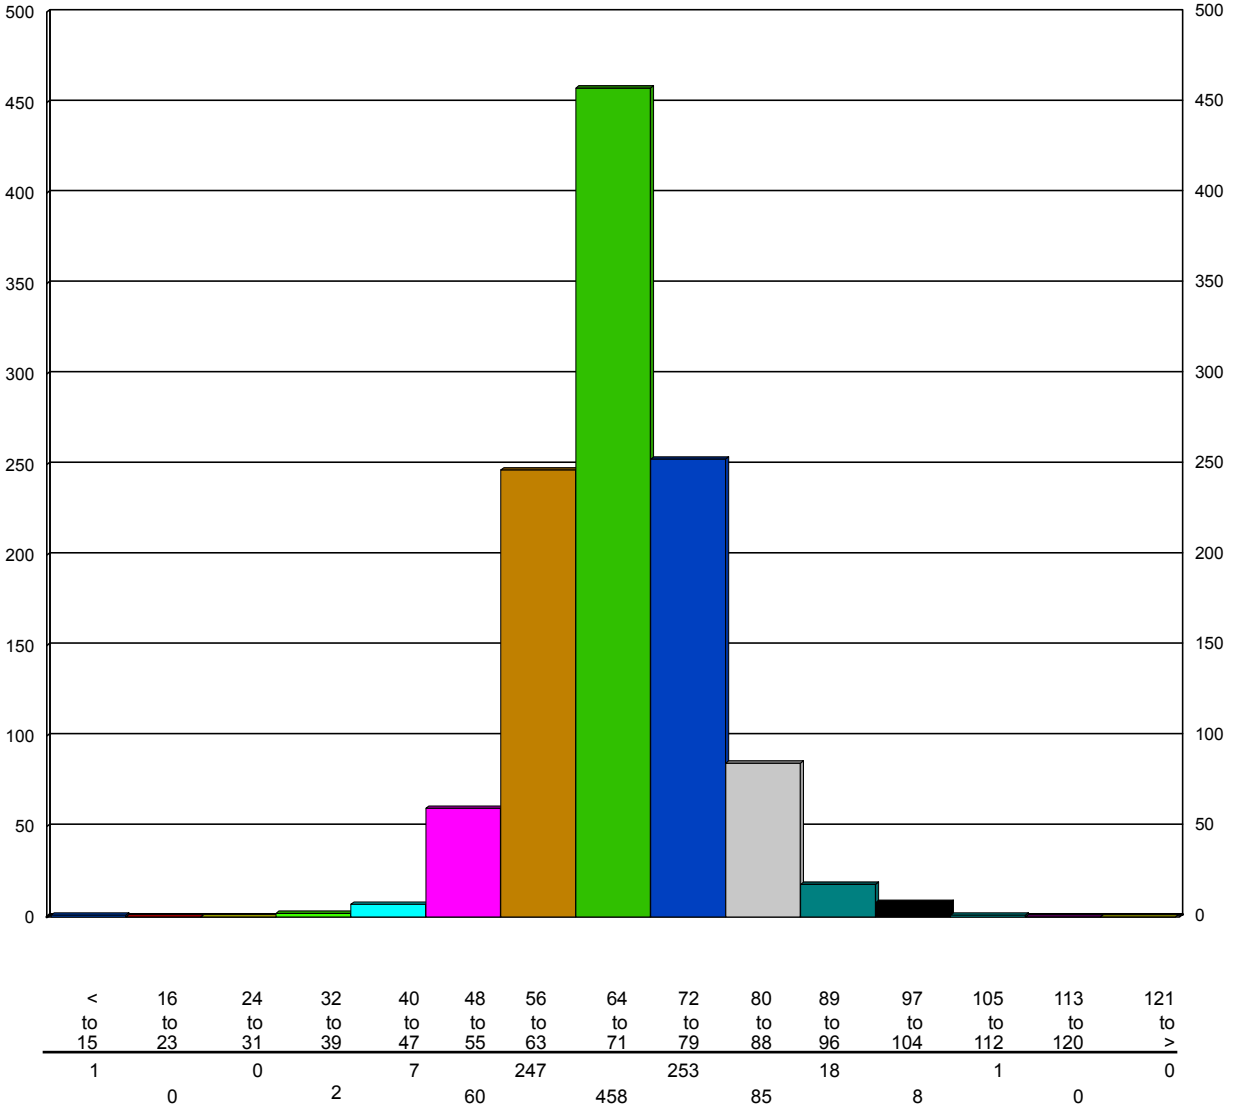

Speed/Volume Graph

HI-Star ID: 0001 Street: 70 St. State: AB City: Stettler County: Stettler	South of 46 Ave. Begin: Sep/06/11 16:20 Lane: Northbound Oper: GS Posted: 50 AADT Factor: 1	End: Sep/18/11 00:32 Hours: 272.20 Period: 60 Raw Count: 13455 AADT Count: 1,186

Thu, Sep/15/11

1140