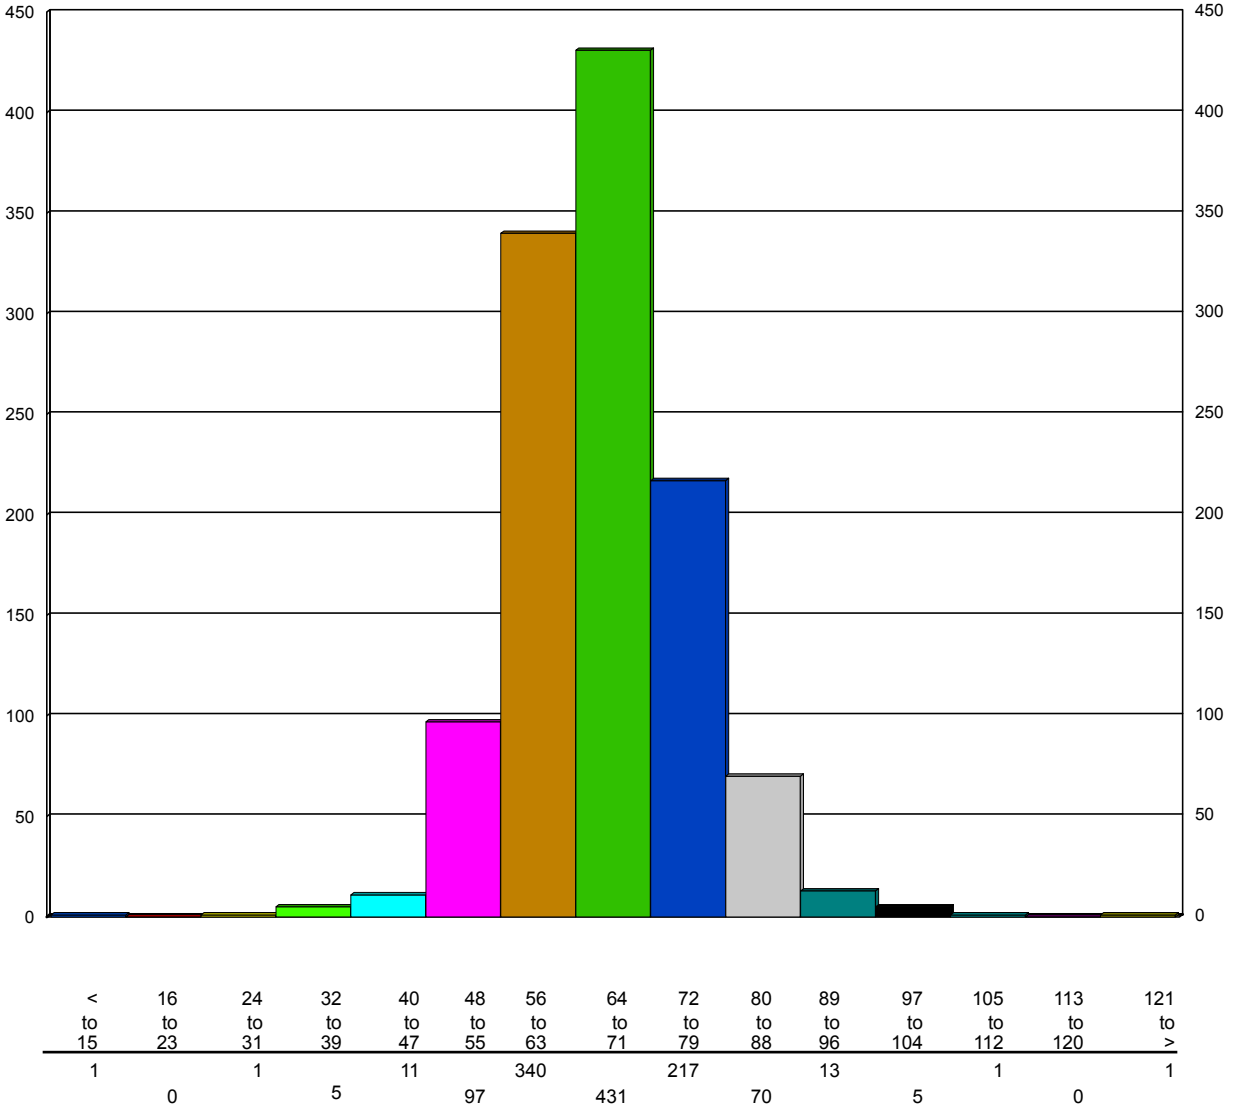

Mon, Sep/12/11

1332

Speed/Volume Graph

HI-Star ID: 0001 Street: 70 St. State: AB City: Stettler County: Stettler	South of 46 Ave. Begin: Sep/06/11 16:20 Lane: Northbound Oper: GS Posted: 50 AADT Factor: 1	End: Sep/18/11 00:32 Hours: 272.20 Period: 60 Raw Count: 13455 AADT Count: 1,186
---	--	--

Tue, Sep/13/11

1193

Speed/Volume Graph

HI-Star ID: 0001 Street: 70 St. State: AB City: Stettler County: Stettler	South of 46 Ave. Begin: Sep/06/11 16:20 Lane: Northbound Oper: GS Posted: 50 AADT Factor: 1	End: Sep/18/11 00:32 Hours: 272.20 Period: 60 Raw Count: 13455 AADT Count: 1,186
---	--	--