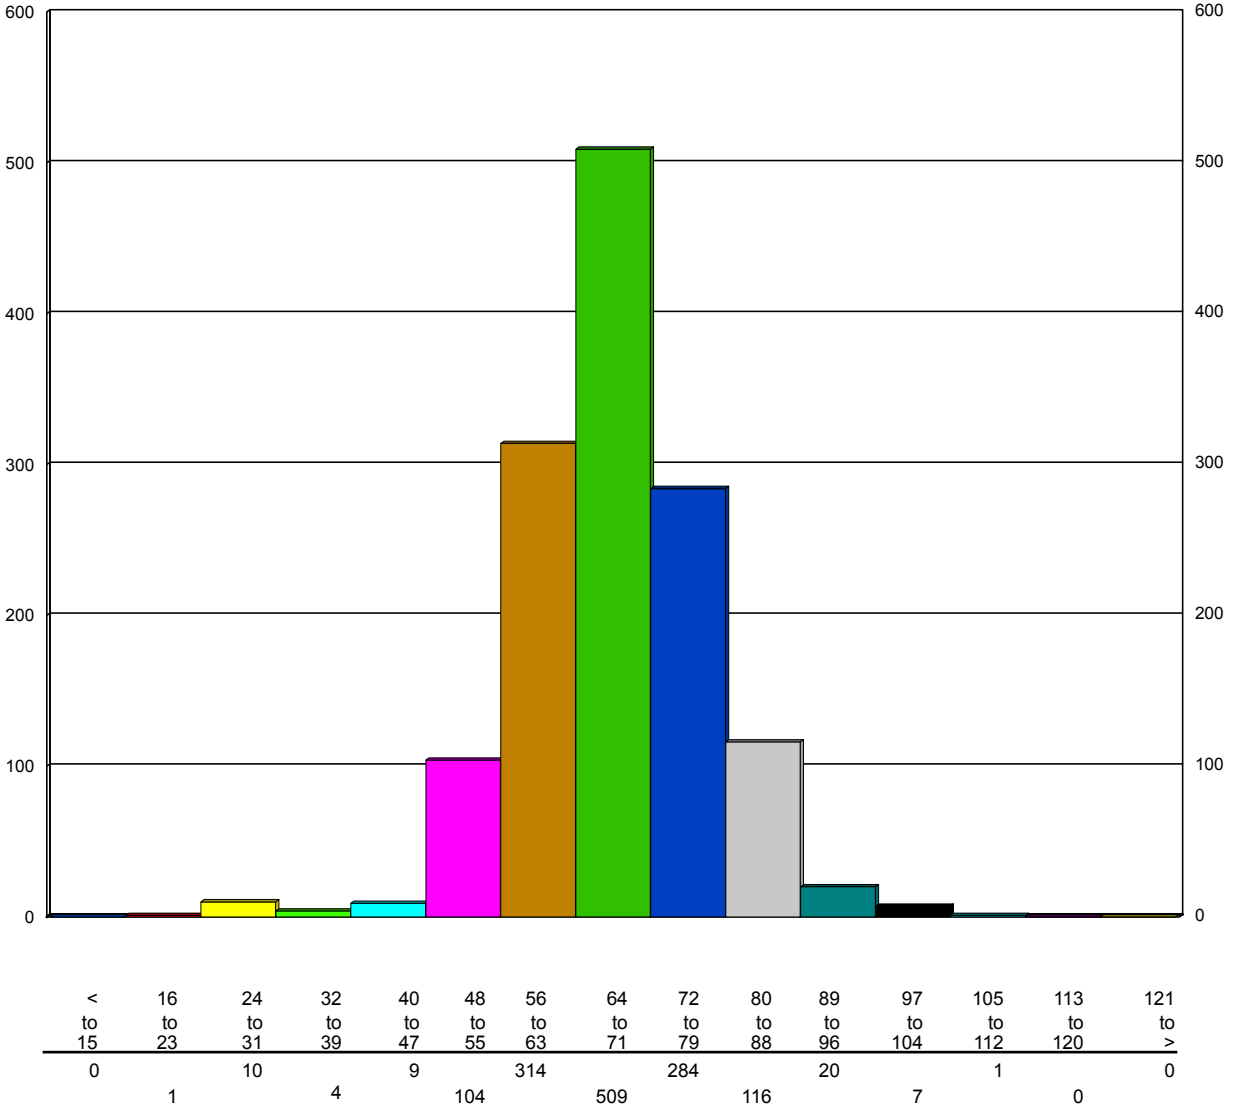

Thu, Sep/15/11

1140

Speed/Volume Graph

HI-Star ID: 0001 Street: 70 St. State: AB City: Stettler County: Stettler	South of 46 Ave. Begin: Sep/06/11 16:20 Lane: Northbound Oper: GS Posted: 50 AADT Factor: 1	End: Sep/18/11 00:32 Hours: 272.20 Period: 60 Raw Count: 13455 AADT Count: 1,186
---	--	--

Fri, Sep/16/11

1379

Speed/Volume Graph

HI-Star ID: 0001 Street: 70 St. State: AB City: Stettler County: Stettler	South of 46 Ave. Begin: Sep/06/11 16:20 Lane: Northbound Oper: GS Posted: 50 AADT Factor: 1	End: Sep/18/11 00:32 Hours: 272.20 Period: 60 Raw Count: 13455 AADT Count: 1,186
---	--	--