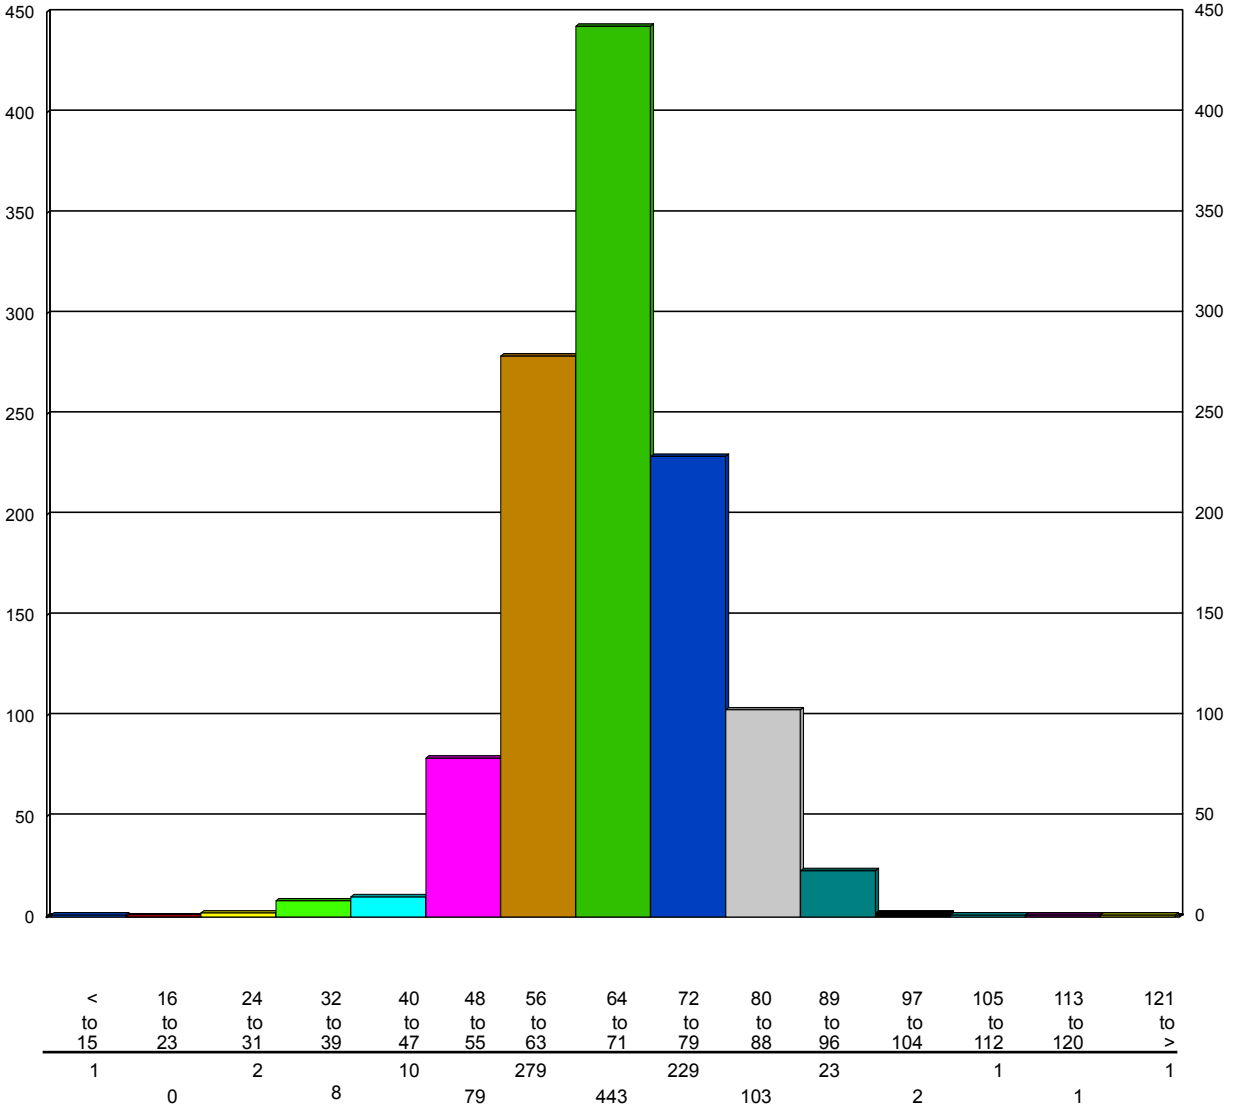

Speed/Volume Graph

HI-Star ID: 0001 Street: 70 St. State: AB City: Stettler County: Stettler	South of 46 Ave. Begin: Sep/06/11 16:20 Lane: Northbound Oper: GS Posted: 50 AADT Factor: 1	End: Sep/18/11 00:32 Hours: 272.20 Period: 60 Raw Count: 13455 AADT Count: 1,186
---	--	--

Tue, Sep/06/11

372

Speed/Volume Graph

HI-Star ID: 0001 Street: 70 St. State: AB City: Stettler County: Stettler	South of 46 Ave. Begin: Sep/06/11 16:20 Lane: Northbound Oper: GS Posted: 50 AADT Factor: 1	End: Sep/18/11 00:32 Hours: 272.20 Period: 60 Raw Count: 13455 AADT Count: 1,186
---	--	--

Wed, Sep/07/11

1182

Speed/Volume Graph

HI-Star ID: 0001 Street: 70 St. State: AB City: Stettler County: Stettler	South of 46 Ave. Begin: Sep/06/11 16:20 Lane: Northbound Oper: GS Posted: 50 AADT Factor: 1	End: Sep/18/11 00:32 Hours: 272.20 Period: 60 Raw Count: 13455 AADT Count: 1,186
---	--	--

Thu, Sep/08/11

1199

Speed/Volume Graph

HI-Star ID: 0001 Street: 70 St. State: AB City: Stettler County: Stettler	South of 46 Ave. Begin: Sep/06/11 16:20 Lane: Northbound Oper: GS Posted: 50 AADT Factor: 1	End: Sep/18/11 00:32 Hours: 272.20 Period: 60 Raw Count: 13455 AADT Count: 1,186
---	--	--