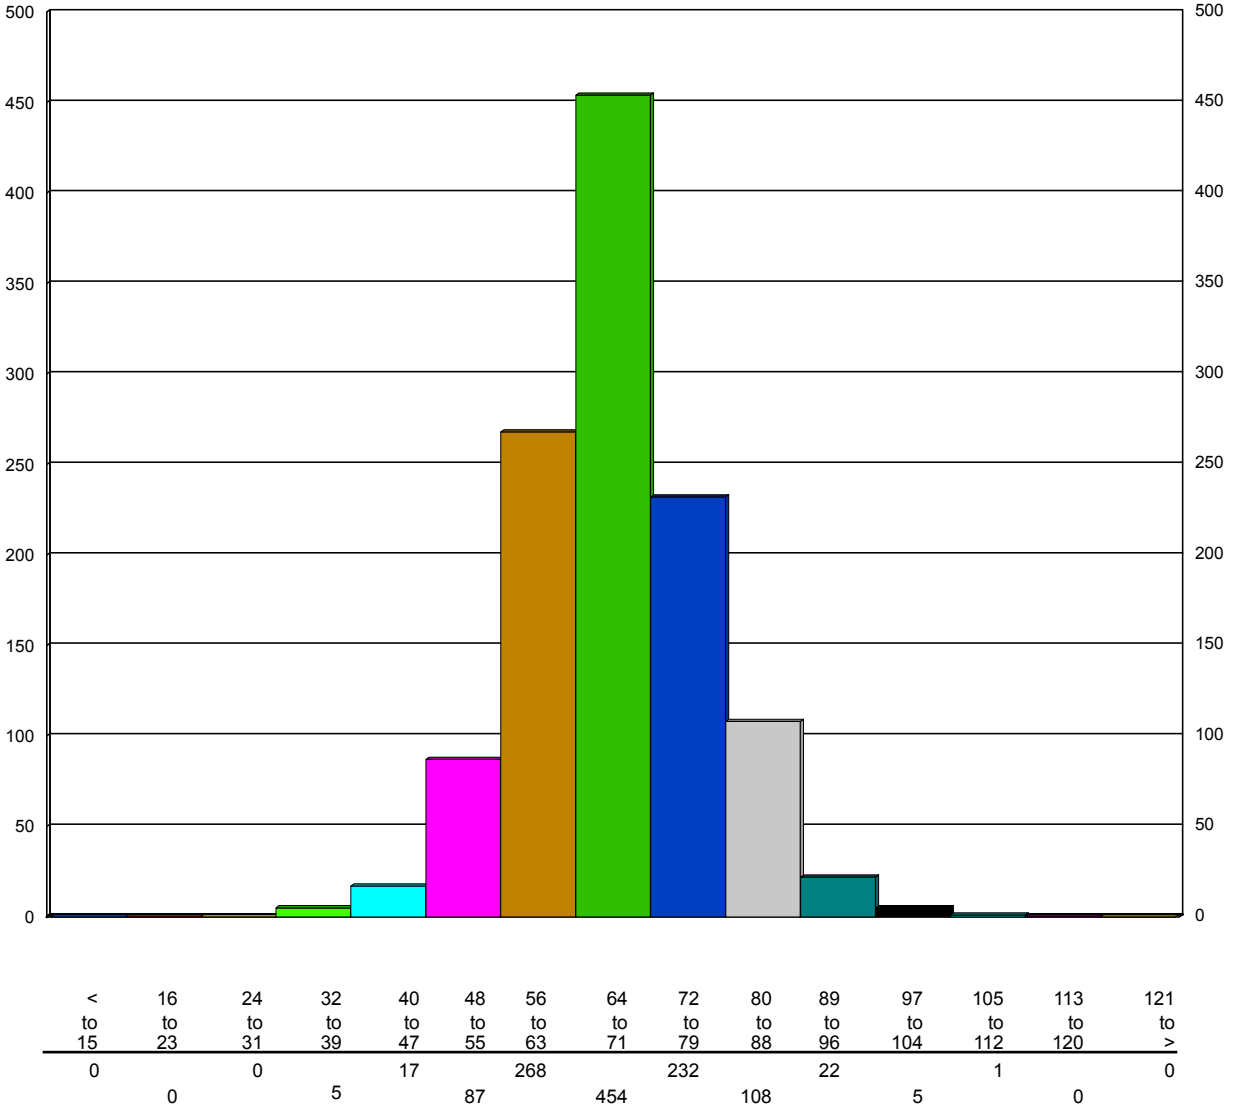

Speed/Volume Graph

HI-Star ID: 0001 Street: 70 St. State: AB City: Stettler County: Stettler	South of 46 Ave. Begin: Sep/06/11 16:20 Lane: Northbound Oper: GS Posted: 50 AADT Factor: 1	End: Sep/18/11 00:32 Hours: 272.20 Period: 60 Raw Count: 13455 AADT Count: 1,186
---	--	--

Tue, Sep/06/11

372

Speed/Volume Graph

HI-Star ID: 0001 Street: 70 St. State: AB City: Stettler County: Stettler	South of 46 Ave. Begin: Sep/06/11 16:20 Lane: Northbound Oper: GS Posted: 50 AADT Factor: 1	End: Sep/18/11 00:32 Hours: 272.20 Period: 60 Raw Count: 13455 AADT Count: 1,186
---	--	--

Wed, Sep/07/11

1182

Speed/Volume Graph

HI-Star ID: 0001 Street: 70 St. State: AB City: Stettler County: Stettler	South of 46 Ave. Begin: Sep/06/11 16:20 Lane: Northbound Oper: GS Posted: 50 AADT Factor: 1	End: Sep/18/11 00:32 Hours: 272.20 Period: 60 Raw Count: 13455 AADT Count: 1,186
---	--	--

Thu, Sep/08/11

1199

Speed/Volume Graph

HI-Star ID: 0001 Street: 70 St. State: AB City: Stettler County: Stettler	South of 46 Ave. Begin: Sep/06/11 16:20 Lane: Northbound Oper: GS Posted: 50 AADT Factor: 1	End: Sep/18/11 00:32 Hours: 272.20 Period: 60 Raw Count: 13455 AADT Count: 1,186
---	--	--