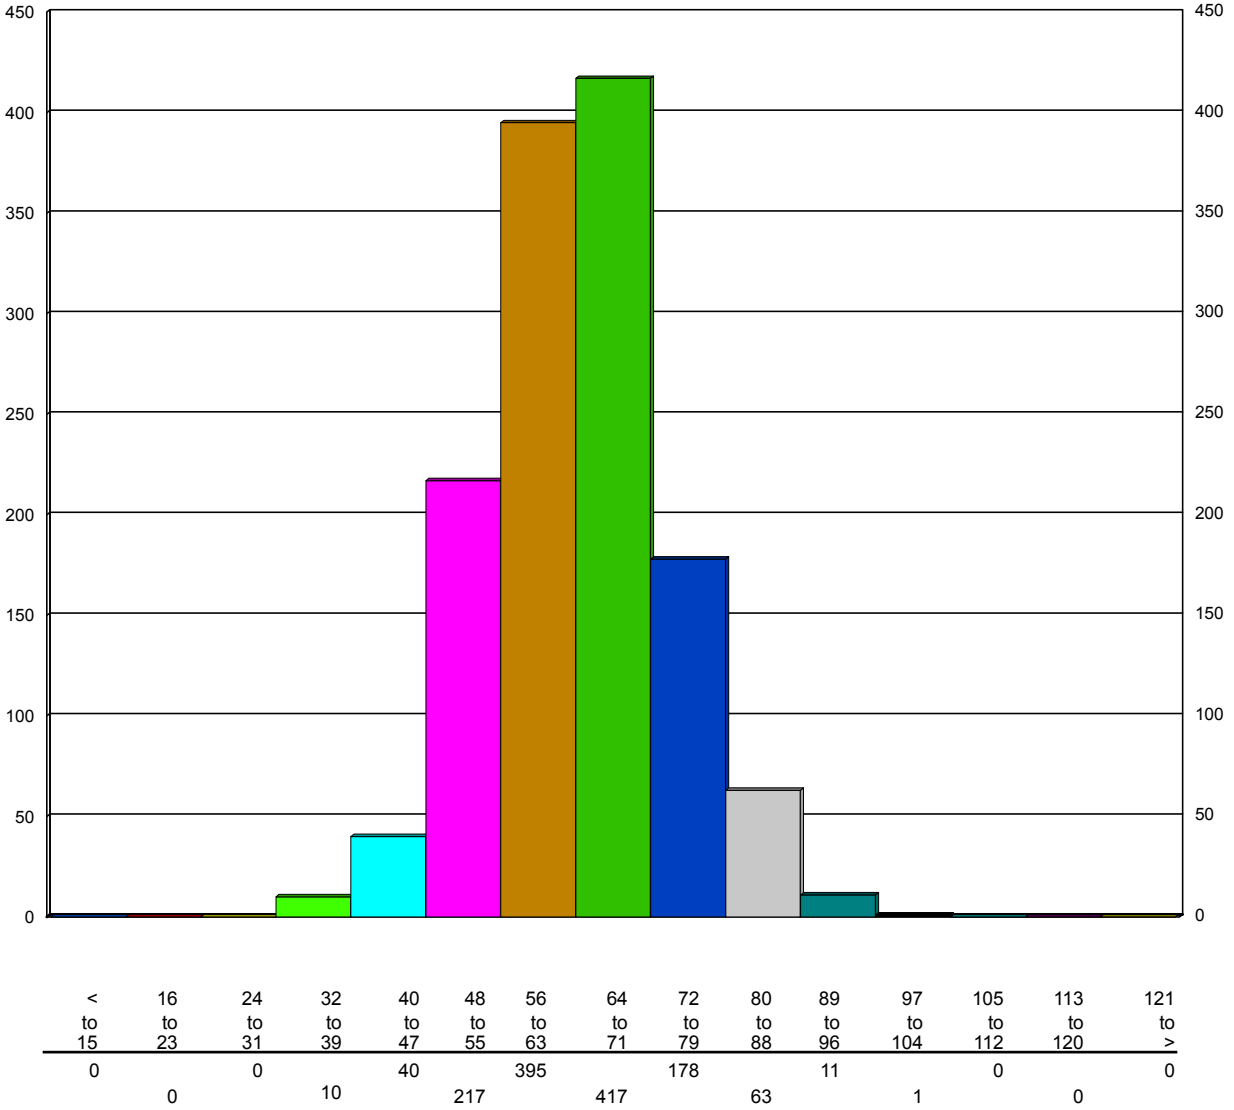

Speed/Volume Graph

HI-Star ID: 0001 Street: 70 St. State: AB City: Stettler County: Stettler	South of 46 Ave. Begin: Sep/06/11 16:20 Lane: Northbound Oper: GS Posted: 50 AADT Factor: 1	End: Sep/18/11 00:32 Hours: 272.20 Period: 60 Raw Count: 13455 AADT Count: 1,186
---	--	--

Sat, Sep/10/11

1132

Speed/Volume Graph

HI-Star ID: 0001 Street: 70 St. State: AB City: Stettler County: Stettler	South of 46 Ave. Begin: Sep/06/11 16:20 Lane: Northbound Oper: GS Posted: 50 AADT Factor: 1	End: Sep/18/11 00:32 Hours: 272.20 Period: 60 Raw Count: 13455 AADT Count: 1,186
---	--	--

Sun, Sep/11/11

882

Speed/Volume Graph

HI-Star ID: 0001 Street: 70 St. State: AB City: Stettler County: Stettler	South of 46 Ave. Begin: Sep/06/11 16:20 Lane: Northbound Oper: GS Posted: 50 AADT Factor: 1	End: Sep/18/11 00:32 Hours: 272.20 Period: 60 Raw Count: 13455 AADT Count: 1,186
---	--	--

Mon, Sep/12/11

1332

Speed/Volume Graph

HI-Star ID: 0001 Street: 70 St. State: AB City: Stettler County: Stettler	South of 46 Ave. Begin: Sep/06/11 16:20 Lane: Northbound Oper: GS Posted: 50 AADT Factor: 1	End: Sep/18/11 00:32 Hours: 272.20 Period: 60 Raw Count: 13455 AADT Count: 1,186
---	--	--