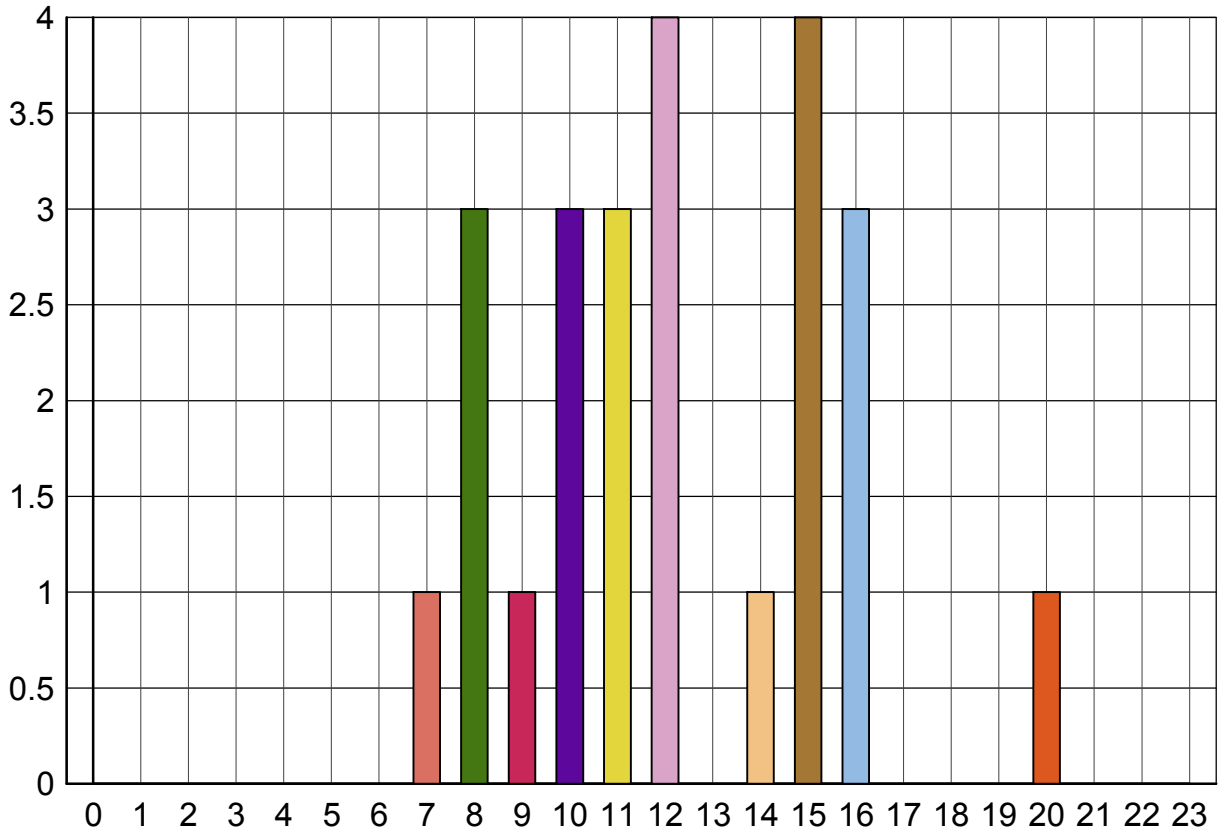

Time/Volume Graph

HI-Star ID: 0001
 Street: N. Service Rd.
 State: AB
 City: Stettler
 County: Stettler

Begin: Oct/14/11 15:56
 Lane: Eastbound
 Oper: GS
 Posted: 50
 AADT Factor: 1

End: Oct/25/11 12:57
 Hours: 261.02
 Period: 60
 Raw Count: 273
 AADT Count: 25

Fri, Oct/14/11

(0) 12:00 - 12:59	(6) 06:00 - 06:59	(12) 12:00 - 12:59	(18) 18:00 - 18:59	1
(1) 01:00 - 01:59	(7) 07:00 - 07:59	(13) 13:00 - 13:59	(19) 19:00 - 19:59	0
(2) 02:00 - 02:59	(8) 08:00 - 08:59	(14) 14:00 - 14:59	(20) 20:00 - 20:59	1
(3) 03:00 - 03:59	(9) 09:00 - 09:59	(15) 15:00 - 15:59	(21) 21:00 - 21:59	1
(4) 04:00 - 04:49	(10) 10:00 - 10:59	(16) 16:00 - 16:59	(22) 22:00 - 22:59	0
(5) 05:00 - 05:59	(11) 11:00 - 11:59	(17) 17:00 - 17:59	(23) 23:00 - 23:59	1