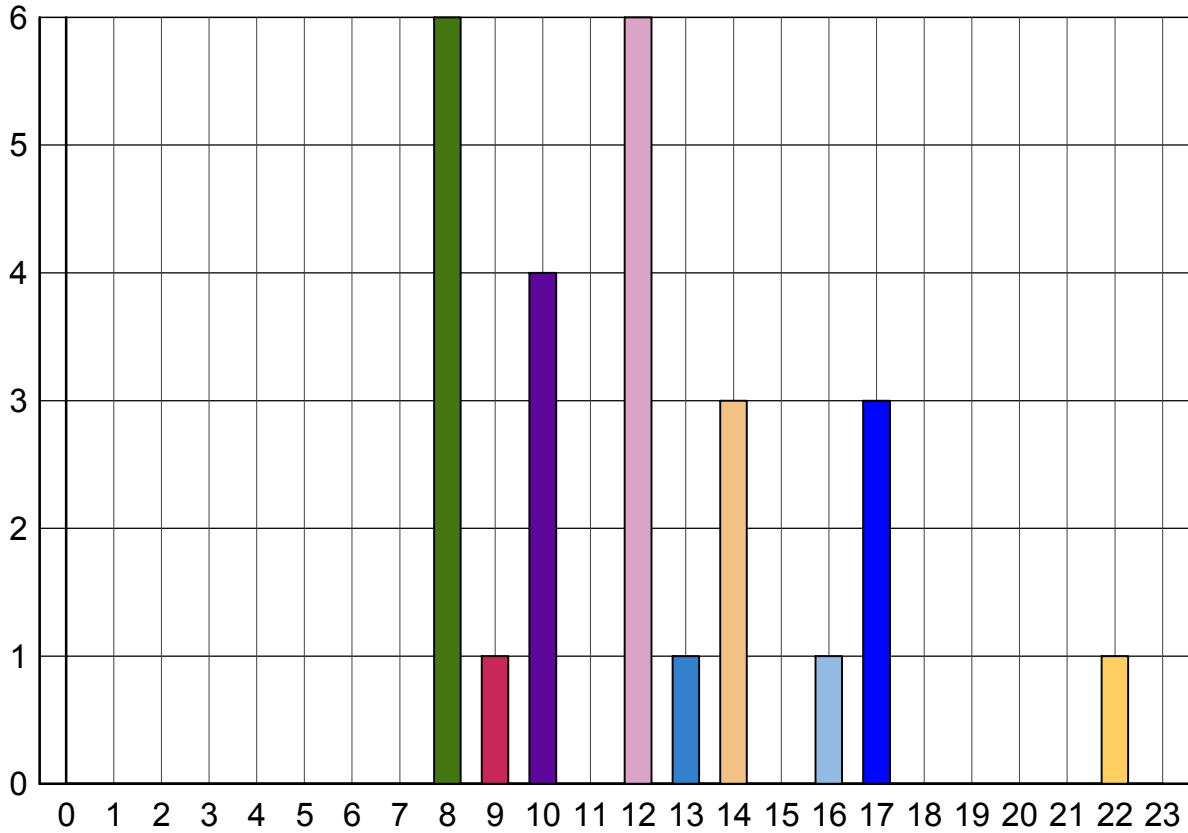

Mon, Oct/17/11

(0) 12:00 - 12:59	0	(6) 06:00 - 06:59	0	(12) 12:00 - 12:59	2	(18) 18:00 - 18:59	0
(1) 01:00 - 01:59	0	(7) 07:00 - 07:59	2	(13) 13:00 - 13:59	2	(19) 19:00 - 19:59	0
(2) 02:00 - 02:59	0	(8) 08:00 - 08:59	2	(14) 14:00 - 14:59	0	(20) 20:00 - 20:59	1
(3) 03:00 - 03:59	0	(9) 09:00 - 09:59	4	(15) 15:00 - 15:59	3	(21) 21:00 - 21:59	0
(4) 04:00 - 04:49	0	(10) 10:00 - 10:59	3	(16) 16:00 - 16:59	2	(22) 22:00 - 22:59	0
(5) 05:00 - 05:59	0	(11) 11:00 - 11:59	3	(17) 17:00 - 17:59	2	(23) 23:00 - 23:59	0

Time/Volume Graph

HI-Star ID: 0001
 Street: N. Service Rd.
 State: AB
 City: Stettler
 County: Stettler

Begin: Oct/14/11 15:56
 Lane: Eastbound
 Oper: GS
 Posted: 50
 AADT Factor: 1

End: Oct/25/11 12:57
 Hours: 261.02
 Period: 60
 Raw Count: 273
 AADT Count: 25