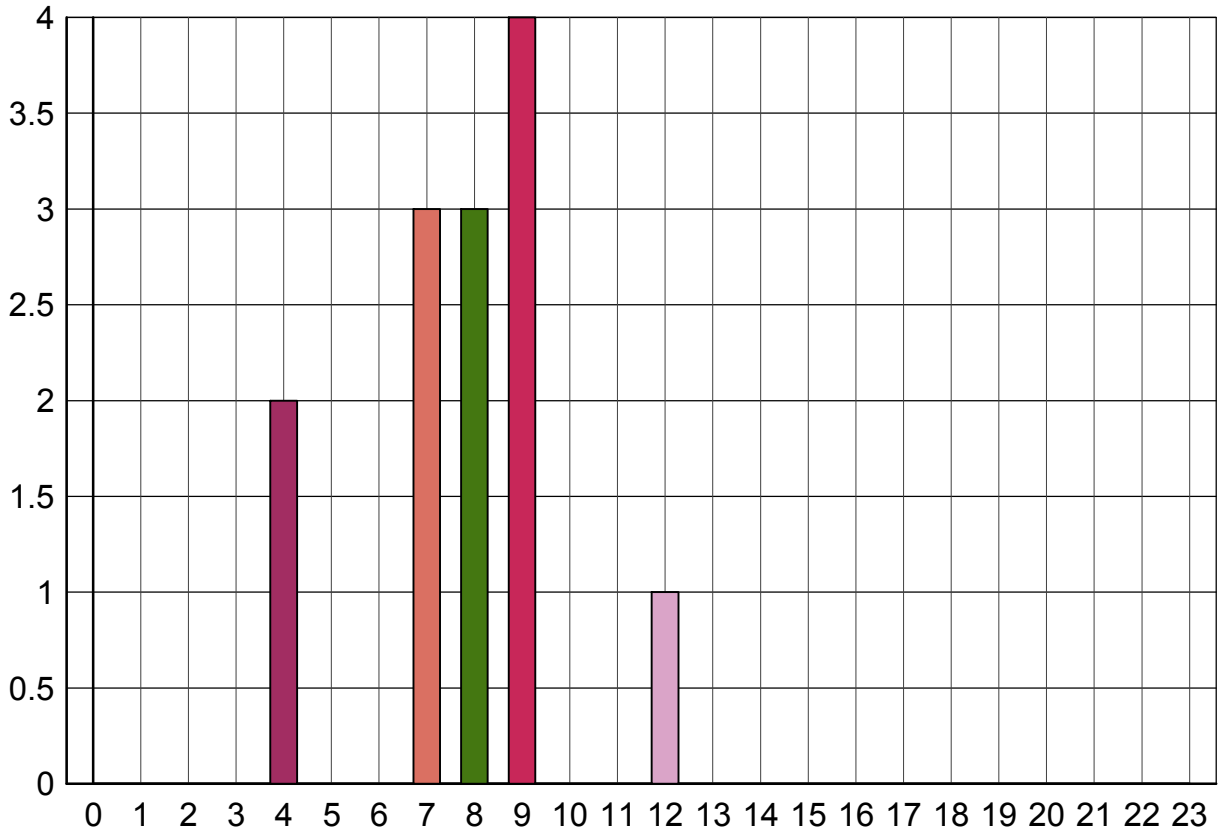

Time/Volume Graph

HI-Star ID: 0001
Street: N. Service Rd.
State: AB
City: Stettler
County: Stettler

Begin: Oct/14/11 15:56
Lane: Eastbound
Oper: GS
Posted: 50
AADT Factor: 1

End: Oct/25/11 12:57
Hours: 261.02
Period: 60
Raw Count: 273
AADT Count: 25

Tue, Oct/25/11

(0) 12:00 - 12:59	0	(6) 06:00 - 06:59	0	(12) 12:00 - 12:59	1	(18) 18:00 - 18:59	
(1) 01:00 - 01:59	0	(7) 07:00 - 07:59	3	(13) 13:00 - 13:59		(19) 19:00 - 19:59	0
(2) 02:00 - 02:59	0	(8) 08:00 - 08:59	3	(14) 14:00 - 14:59		(20) 20:00 - 20:59	0
(3) 03:00 - 03:59	0	(9) 09:00 - 09:59	4	(15) 15:00 - 15:59		(21) 21:00 - 21:59	0
(4) 04:00 - 04:49	2	(10) 10:00 - 10:59	0	(16) 16:00 - 16:59		(22) 22:00 - 22:59	0
(5) 05:00 - 05:59	0	(11) 11:00 - 11:59	0	(17) 17:00 - 17:59		(23) 23:00 - 23:59	0