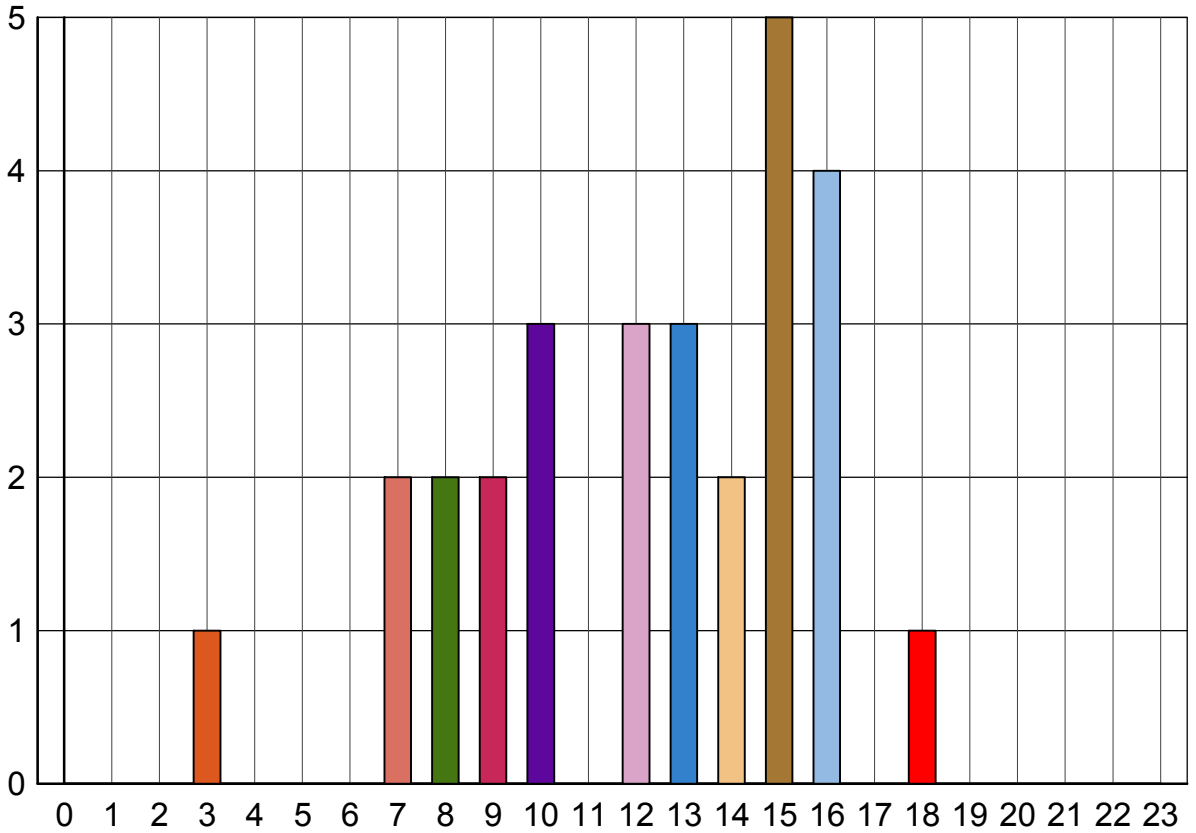

Time/Volume Graph

HI-Star ID: 0001
Street: N. Service Rd.
State: AB
City: Stettler
County: Stettler

Begin: Oct/14/11 15:56
Lane: Eastbound
Oper: GS
Posted: 50
AADT Factor: 1

End: Oct/25/11 12:57
Hours: 261.02
Period: 60
Raw Count: 273
AADT Count: 25

Fri, Oct/21/11

(0) 12:00 - 12:59	0	(6) 06:00 - 06:59	0	(12) 12:00 - 12:59	3	(18) 18:00 - 18:59	1
(1) 01:00 - 01:59	0	(7) 07:00 - 07:59	2	(13) 13:00 - 13:59	3	(19) 19:00 - 19:59	0
(2) 02:00 - 02:59	0	(8) 08:00 - 08:59	2	(14) 14:00 - 14:59	2	(20) 20:00 - 20:59	0
(3) 03:00 - 03:59	1	(9) 09:00 - 09:59	2	(15) 15:00 - 15:59	5	(21) 21:00 - 21:59	0
(4) 04:00 - 04:49	0	(10) 10:00 - 10:59	3	(16) 16:00 - 16:59	4	(22) 22:00 - 22:59	0
(5) 05:00 - 05:59	0	(11) 11:00 - 11:59	0	(17) 17:00 - 17:59	0	(23) 23:00 - 23:59	0