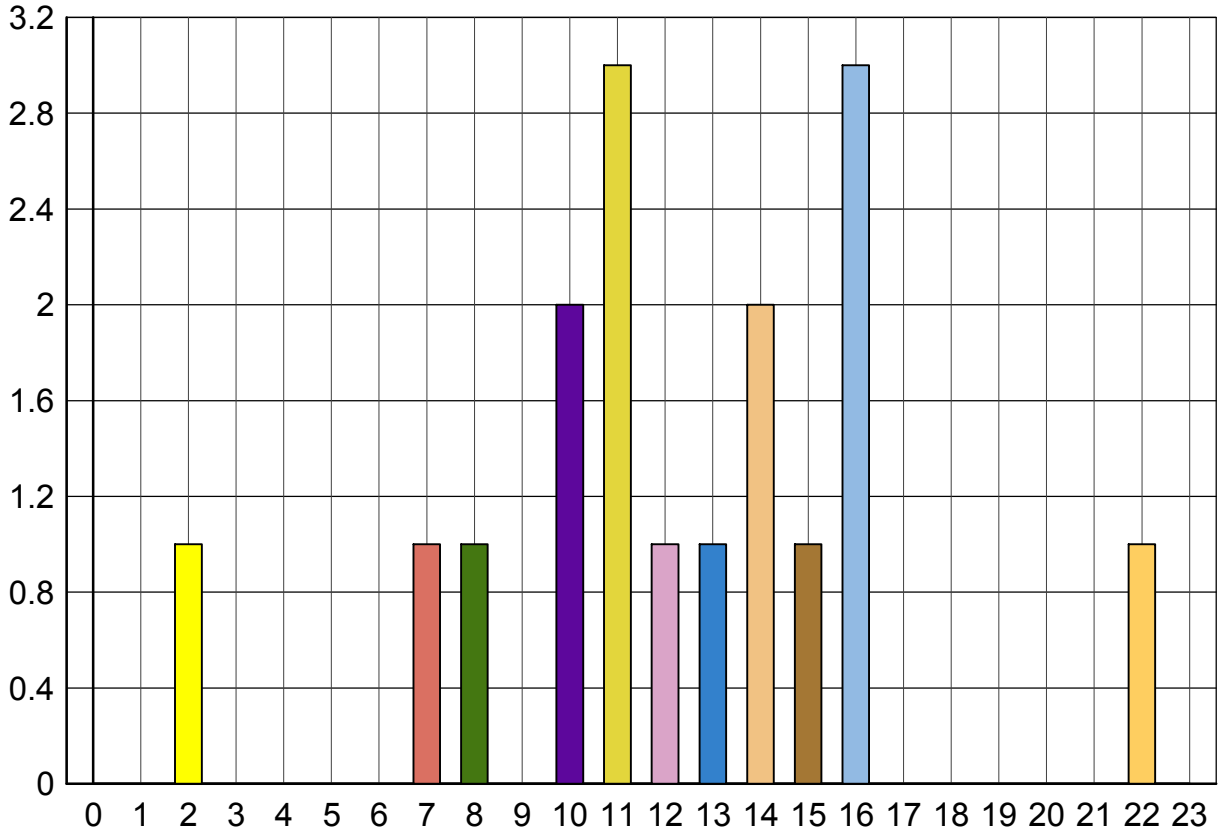

Time/Volume Graph

HI-Star ID: 0001
Street: N. Service Rd.
State: AB
City: Stettler
County: Stettler

Begin: Oct/14/11 15:56
Lane: Eastbound
Oper: GS
Posted: 50
AADT Factor: 1

End: Oct/25/11 12:57
Hours: 261.02
Period: 60
Raw Count: 273
AADT Count: 25

Sun, Oct/23/11

(0) 12:00 - 12:59	0	(6) 06:00 - 06:59	0	(12) 12:00 - 12:59	1	(18) 18:00 - 18:59	0
(1) 01:00 - 01:59	0	(7) 07:00 - 07:59	1	(13) 13:00 - 13:59	1	(19) 19:00 - 19:59	0
(2) 02:00 - 02:59	1	(8) 08:00 - 08:59	1	(14) 14:00 - 14:59	2	(20) 20:00 - 20:59	0
(3) 03:00 - 03:59	0	(9) 09:00 - 09:59	0	(15) 15:00 - 15:59	1	(21) 21:00 - 21:59	0
(4) 04:00 - 04:49	0	(10) 10:00 - 10:59	2	(16) 16:00 - 16:59	3	(22) 22:00 - 22:59	1
(5) 05:00 - 05:59	0	(11) 11:00 - 11:59	3	(17) 17:00 - 17:59	0	(23) 23:00 - 23:59	0