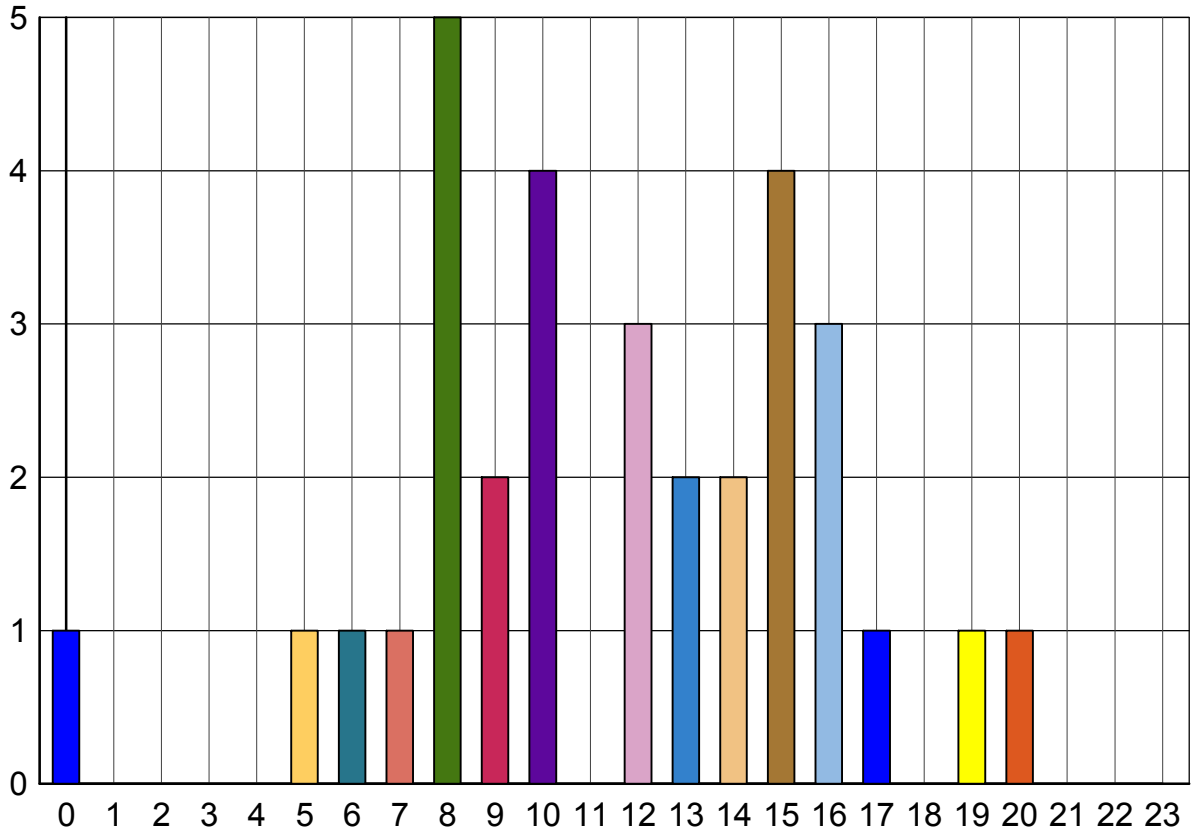

Wed, Oct/19/11

(0) 12:00 - 12:59	0	(6) 06:00 - 06:59	0	(12) 12:00 - 12:59	0	(18) 18:00 - 18:59	0
(1) 01:00 - 01:59	0	(7) 07:00 - 07:59	0	(13) 13:00 - 13:59	0	(19) 19:00 - 19:59	0
(2) 02:00 - 02:59	0	(8) 08:00 - 08:59	5	(14) 14:00 - 14:59	1	(20) 20:00 - 20:59	0
(3) 03:00 - 03:59	1	(9) 09:00 - 09:59	0	(15) 15:00 - 15:59	5	(21) 21:00 - 21:59	0
(4) 04:00 - 04:49	0	(10) 10:00 - 10:59	3	(16) 16:00 - 16:59	4	(22) 22:00 - 22:59	0
(5) 05:00 - 05:59	0	(11) 11:00 - 11:59	1	(17) 17:00 - 17:59	3	(23) 23:00 - 23:59	0

Time/Volume Graph

HI-Star ID: 0001
 Street: N. Service Rd.
 State: AB
 City: Stettler
 County: Stettler

Begin: Oct/14/11 15:56
 Lane: Eastbound
 Oper: GS
 Posted: 50
 AADT Factor: 1

End: Oct/25/11 12:57
 Hours: 261.02
 Period: 60
 Raw Count: 273
 AADT Count: 25