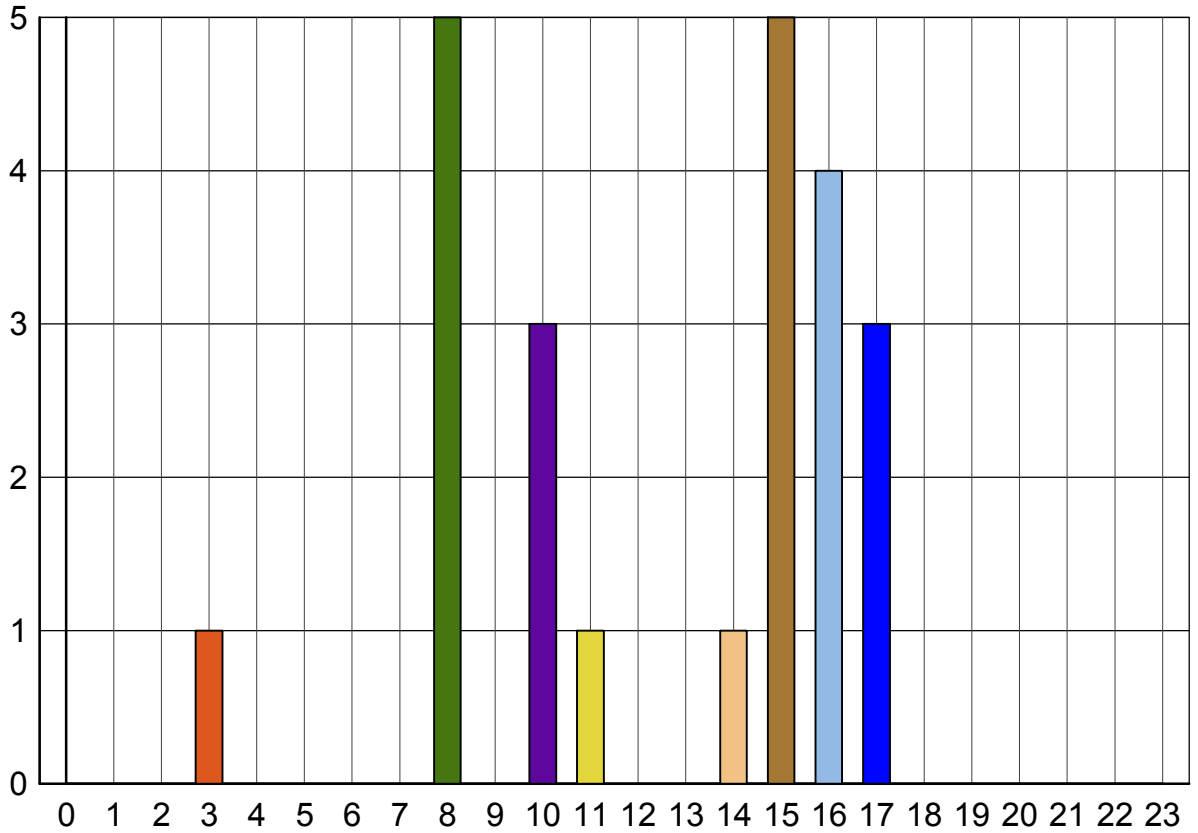

Time/Volume Graph

HI-Star ID: 0001
Street: N. Service Rd.
State: AB
City: Stettler
County: Stettler

Begin: Oct/14/11 15:56
Lane: Eastbound
Oper: GS
Posted: 50
AADT Factor: 1

End: Oct/25/11 12:57
Hours: 261.02
Period: 60
Raw Count: 273
AADT Count: 25

Wed, Oct/19/11

(0) 12:00 - 12:59	0	(6) 06:00 - 06:59	0	(12) 12:00 - 12:59	0	(18) 18:00 - 18:59	0
(1) 01:00 - 01:59	0	(7) 07:00 - 07:59	0	(13) 13:00 - 13:59	0	(19) 19:00 - 19:59	0
(2) 02:00 - 02:59	0	(8) 08:00 - 08:59	5	(14) 14:00 - 14:59	1	(20) 20:00 - 20:59	0
(3) 03:00 - 03:59	1	(9) 09:00 - 09:59	0	(15) 15:00 - 15:59	5	(21) 21:00 - 21:59	0
(4) 04:00 - 04:49	0	(10) 10:00 - 10:59	3	(16) 16:00 - 16:59	4	(22) 22:00 - 22:59	0
(5) 05:00 - 05:59	0	(11) 11:00 - 11:59	1	(17) 17:00 - 17:59	3	(23) 23:00 - 23:59	0