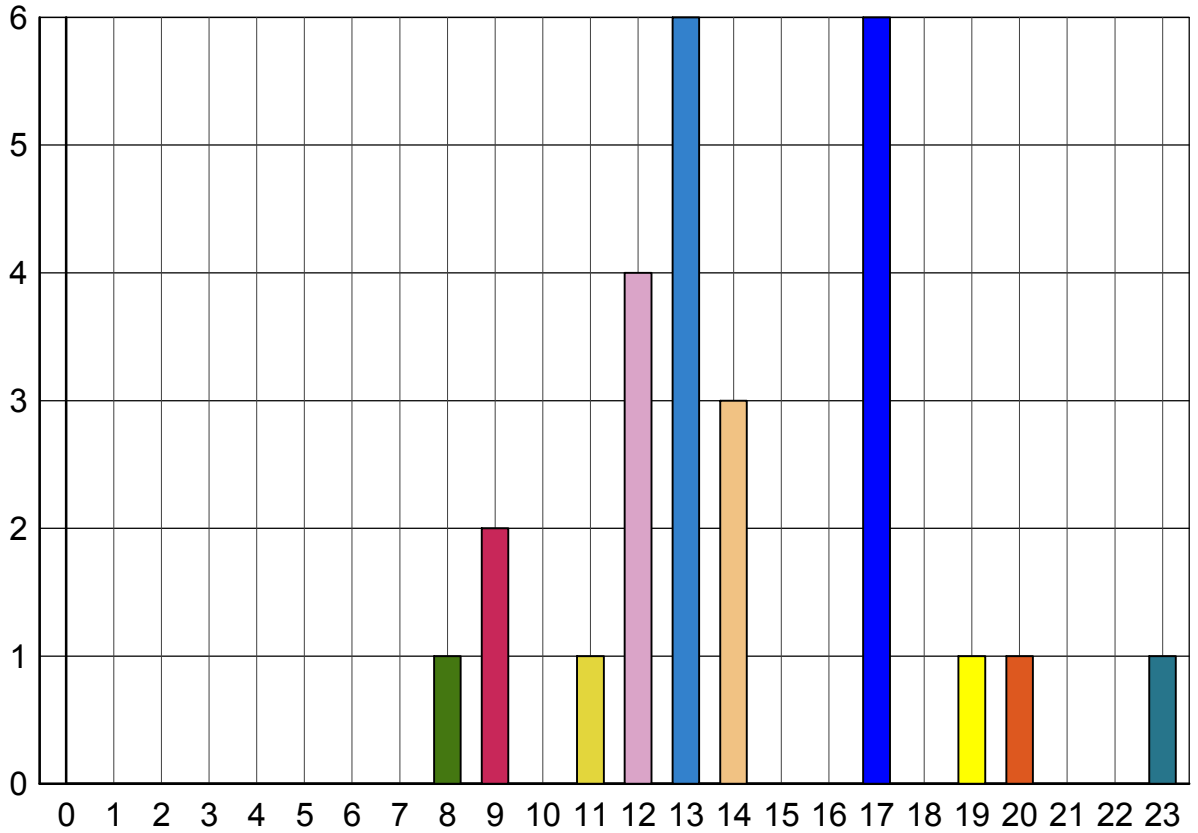

Fri, Oct/21/11

(0) 12:00 - 12:59	0	(6) 06:00 - 06:59	0	(12) 12:00 - 12:59	3	(18) 18:00 - 18:59	1
(1) 01:00 - 01:59	0	(7) 07:00 - 07:59	2	(13) 13:00 - 13:59	3	(19) 19:00 - 19:59	0
(2) 02:00 - 02:59	0	(8) 08:00 - 08:59	2	(14) 14:00 - 14:59	2	(20) 20:00 - 20:59	0
(3) 03:00 - 03:59	1	(9) 09:00 - 09:59	2	(15) 15:00 - 15:59	5	(21) 21:00 - 21:59	0
(4) 04:00 - 04:49	0	(10) 10:00 - 10:59	3	(16) 16:00 - 16:59	4	(22) 22:00 - 22:59	0
(5) 05:00 - 05:59	0	(11) 11:00 - 11:59	0	(17) 17:00 - 17:59	0	(23) 23:00 - 23:59	0

Time/Volume Graph

HI-Star ID: 0001
 Street: N. Service Rd.
 State: AB
 City: Stettler
 County: Stettler

Begin: Oct/14/11 15:56
 Lane: Eastbound
 Oper: GS
 Posted: 50
 AADT Factor: 1

End: Oct/25/11 12:57
 Hours: 261.02
 Period: 60
 Raw Count: 273
 AADT Count: 25