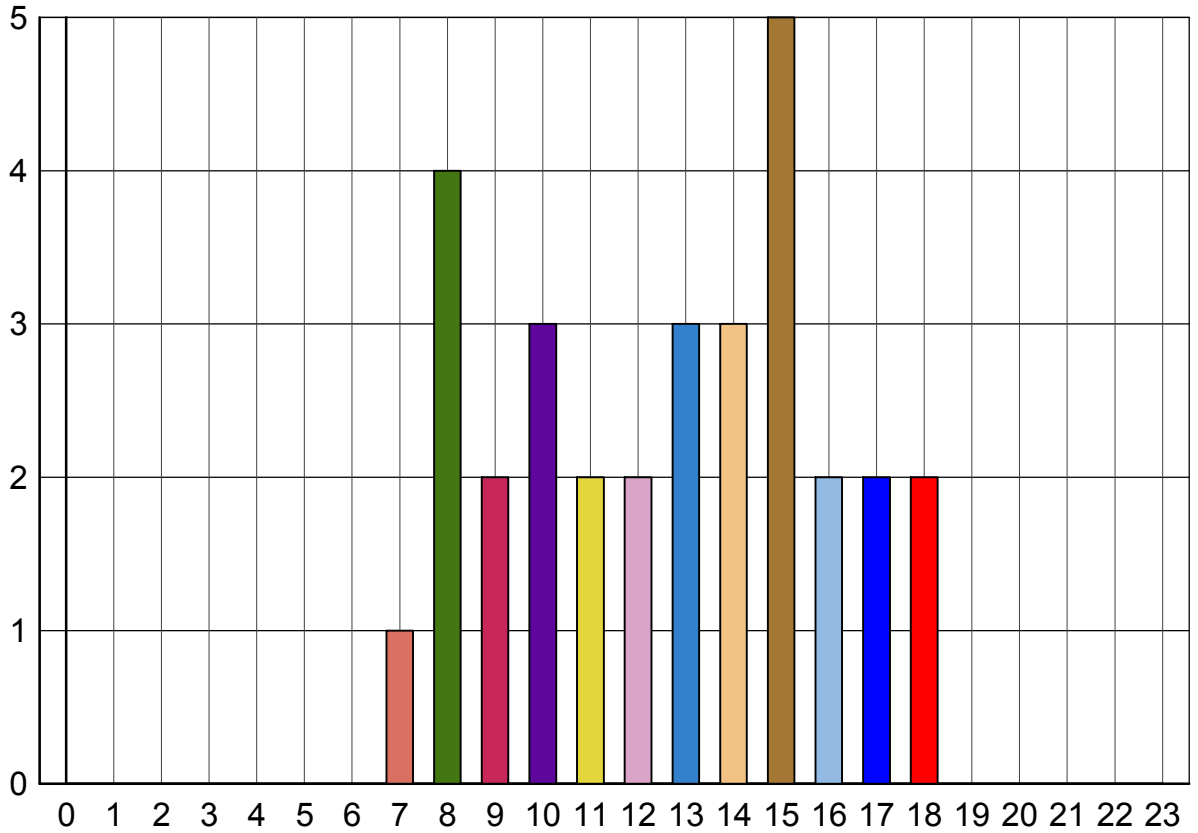

Sun, Oct/23/11

(0) 12:00 - 12:59	0	(6) 06:00 - 06:59	0	(12) 12:00 - 12:59	1	(18) 18:00 - 18:59	0
(1) 01:00 - 01:59	0	(7) 07:00 - 07:59	1	(13) 13:00 - 13:59	1	(19) 19:00 - 19:59	0
(2) 02:00 - 02:59	1	(8) 08:00 - 08:59	1	(14) 14:00 - 14:59	2	(20) 20:00 - 20:59	0
(3) 03:00 - 03:59	0	(9) 09:00 - 09:59	0	(15) 15:00 - 15:59	1	(21) 21:00 - 21:59	0
(4) 04:00 - 04:49	0	(10) 10:00 - 10:59	2	(16) 16:00 - 16:59	3	(22) 22:00 - 22:59	1
(5) 05:00 - 05:59	0	(11) 11:00 - 11:59	3	(17) 17:00 - 17:59	0	(23) 23:00 - 23:59	0

Time/Volume Graph

HI-Star ID: 0001
 Street: N. Service Rd.
 State: AB
 City: Stettler
 County: Stettler

Begin: Oct/14/11 15:56
 Lane: Eastbound
 Oper: GS
 Posted: 50
 AADT Factor: 1

End: Oct/25/11 12:57
 Hours: 261.02
 Period: 60
 Raw Count: 273
 AADT Count: 25