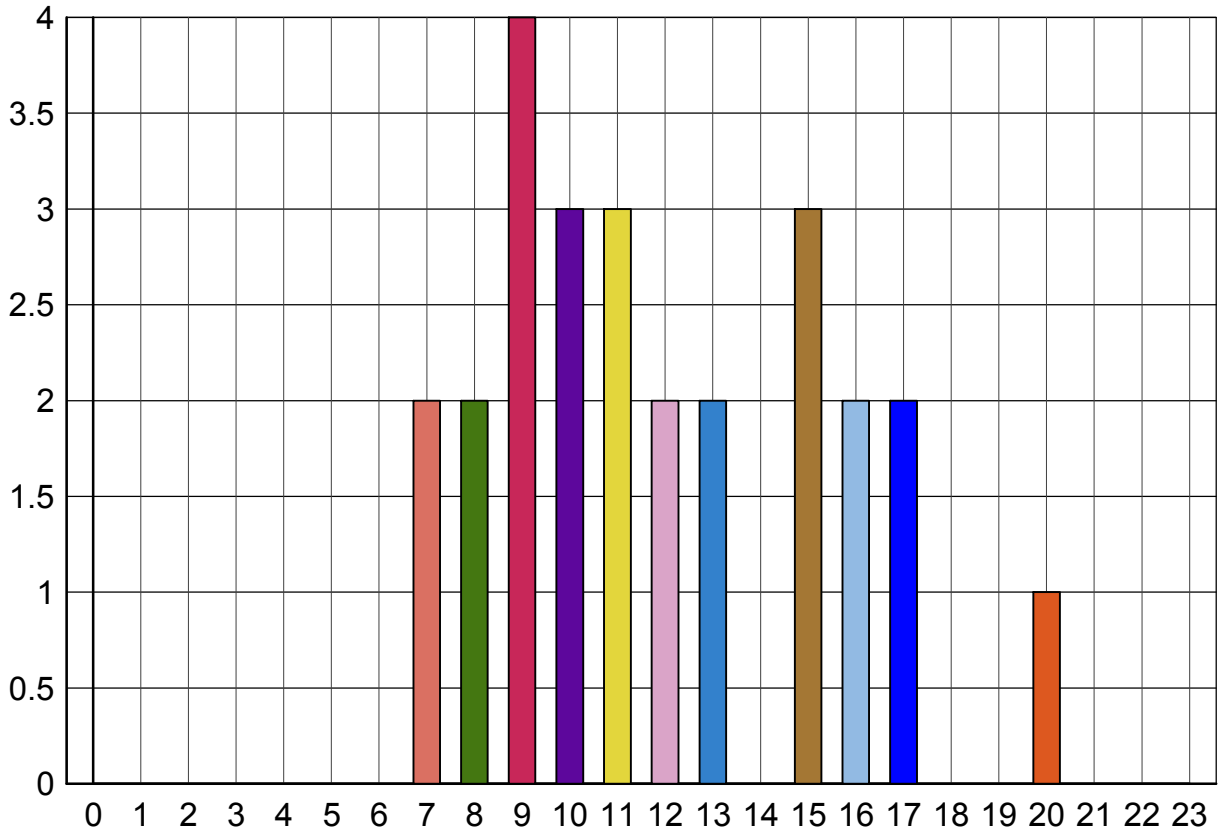

Sun, Oct/16/11

(0) 12:00 - 12:59	0	(6) 06:00 - 06:59	0	(12) 12:00 - 12:59	3	(18) 18:00 - 18:59	1
(1) 01:00 - 01:59	0	(7) 07:00 - 07:59	0	(13) 13:00 - 13:59	2	(19) 19:00 - 19:59	1
(2) 02:00 - 02:59	0	(8) 08:00 - 08:59	1	(14) 14:00 - 14:59	3	(20) 20:00 - 20:59	0
(3) 03:00 - 03:59	0	(9) 09:00 - 09:59	0	(15) 15:00 - 15:59	0	(21) 21:00 - 21:59	0
(4) 04:00 - 04:49	0	(10) 10:00 - 10:59	0	(16) 16:00 - 16:59	2	(22) 22:00 - 22:59	0
(5) 05:00 - 05:59	1	(11) 11:00 - 11:59	3	(17) 17:00 - 17:59	1	(23) 23:00 - 23:59	1

Time/Volume Graph

HI-Star ID: 0001
 Street: N. Service Rd.
 State: AB
 City: Stettler
 County: Stettler

Begin: Oct/14/11 15:56
 Lane: Eastbound
 Oper: GS
 Posted: 50
 AADT Factor: 1

End: Oct/25/11 12:57
 Hours: 261.02
 Period: 60
 Raw Count: 273
 AADT Count: 25