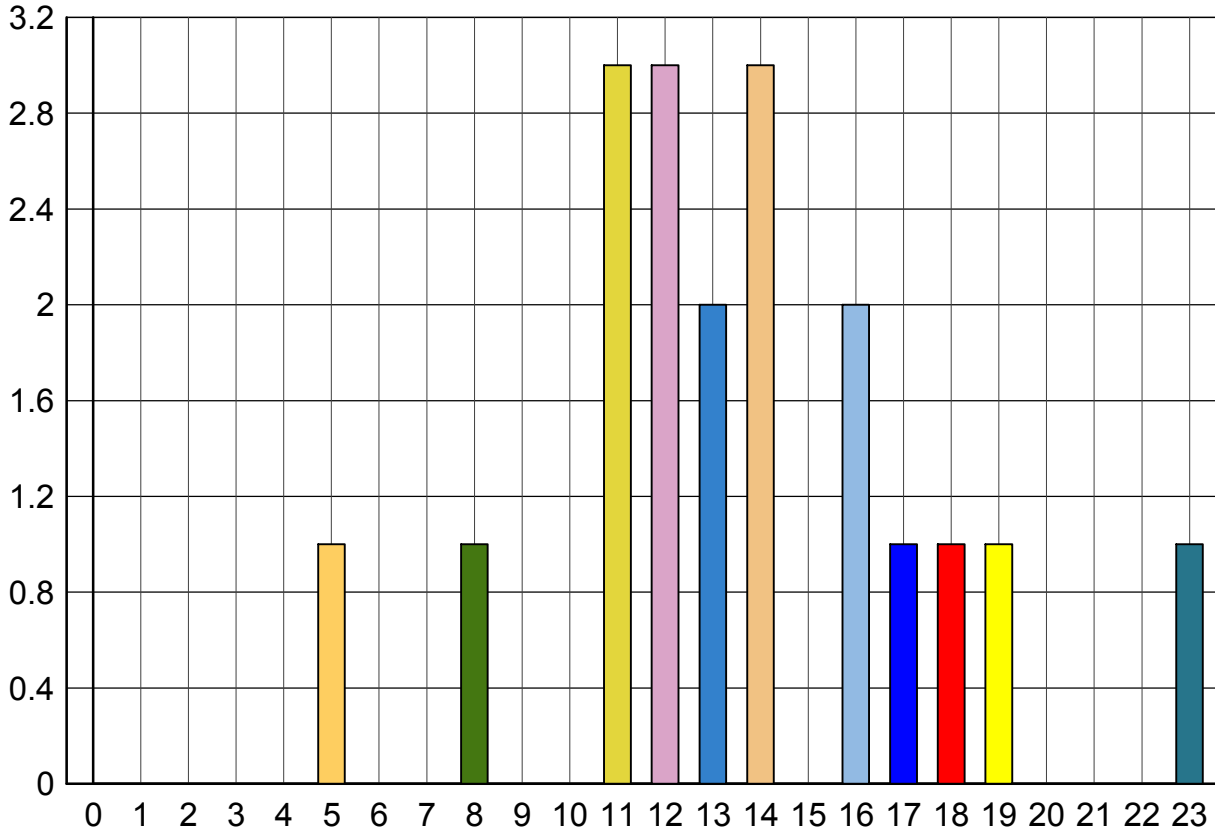

Sat, Oct/15/11

(0) 12:00 - 12:59	0	(6) 06:00 - 06:59	0	(12) 12:00 - 12:59	4	(18) 18:00 - 18:59	0
(1) 01:00 - 01:59	0	(7) 07:00 - 07:59	1	(13) 13:00 - 13:59	0	(19) 19:00 - 19:59	0
(2) 02:00 - 02:59	0	(8) 08:00 - 08:59	3	(14) 14:00 - 14:59	1	(20) 20:00 - 20:59	1
(3) 03:00 - 03:59	0	(9) 09:00 - 09:59	1	(15) 15:00 - 15:59	4	(21) 21:00 - 21:59	0
(4) 04:00 - 04:49	0	(10) 10:00 - 10:59	3	(16) 16:00 - 16:59	3	(22) 22:00 - 22:59	0
(5) 05:00 - 05:59	0	(11) 11:00 - 11:59	3	(17) 17:00 - 17:59	0	(23) 23:00 - 23:59	0

Time/Volume Graph

HI-Star ID: 0001
 Street: N. Service Rd.
 State: AB
 City: Stettler
 County: Stettler

Begin: Oct/14/11 15:56
 Lane: Eastbound
 Oper: GS
 Posted: 50
 AADT Factor: 1

End: Oct/25/11 12:57
 Hours: 261.02
 Period: 60
 Raw Count: 273
 AADT Count: 25