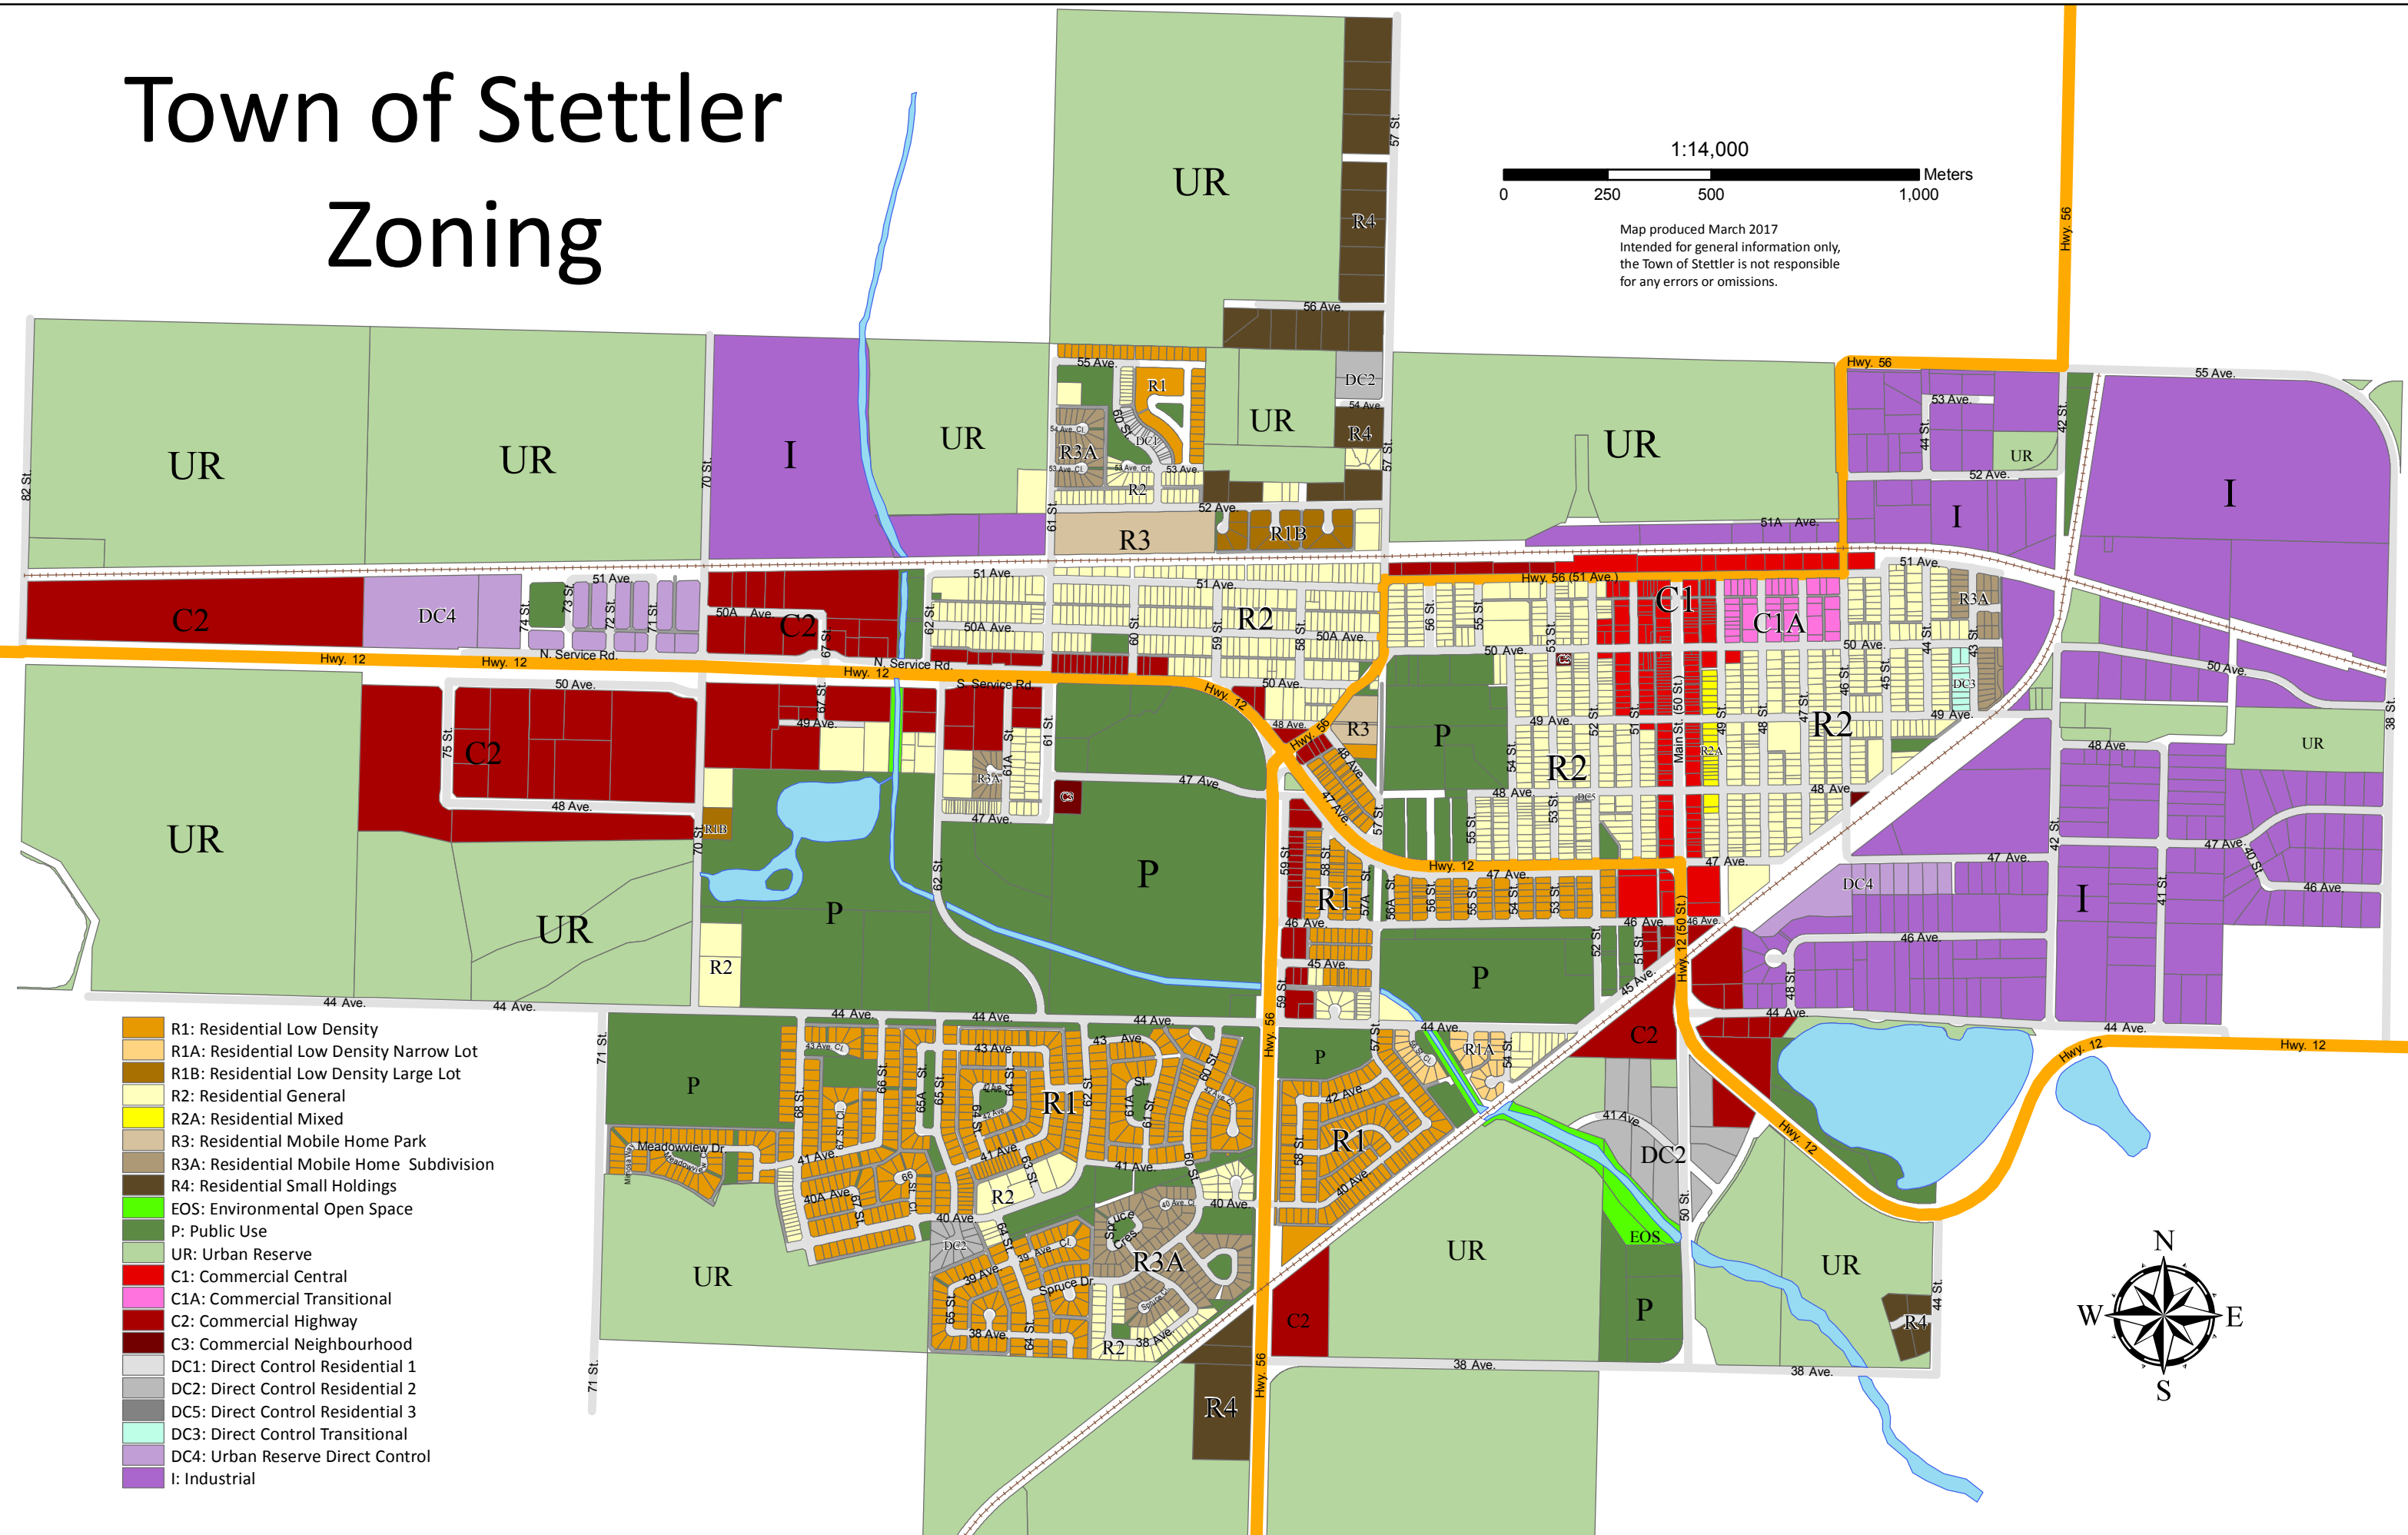

Town of Stettler Zoning

Map produced March 2017
Intended for general information only,
the Town of Stettler is not responsible
for any errors or omissions.

- R1: Residential Low Density
- R1A: Residential Low Density Narrow Lot
- R1B: Residential Low Density Large Lot
- R2: Residential General
- R2A: Residential Mixed
- R3: Residential Mobile Home Park
- R3A: Residential Mobile Home Subdivision
- R4: Residential Small Holdings
- EOS: Environmental Open Space
- P: Public Use
- UR: Urban Reserve
- C1: Commercial Central
- C1A: Commercial Transitional
- C2: Commercial Highway
- C3: Commercial Neighbourhood
- DC1: Direct Control Residential 1
- DC2: Direct Control Residential 2
- DC5: Direct Control Residential 3
- DC3: Direct Control Transitional
- DC4: Urban Reserve Direct Control
- I: Industrial