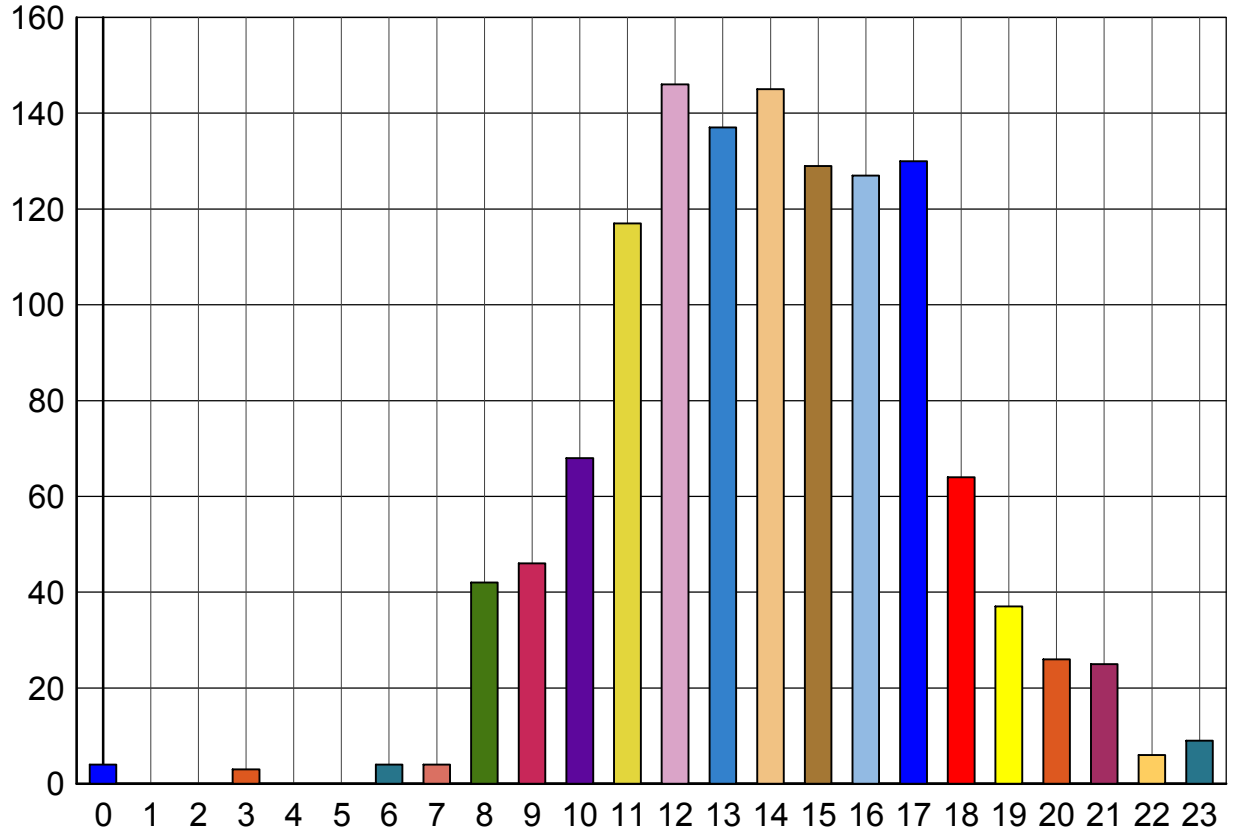

Wed, Nov/18/09

(0) 12:00 - 12:59	0	(6) 06:00 - 06:59	3	(12) 12:00 - 12:59	114	(18) 18:00 - 18:59	79
(1) 01:00 - 01:59	0	(7) 07:00 - 07:59	11	(13) 13:00 - 13:59	113	(19) 19:00 - 19:59	26
(2) 02:00 - 02:59	4	(8) 08:00 - 08:59	30	(14) 14:00 - 14:59	164	(20) 20:00 - 20:59	18
(3) 03:00 - 03:59	3	(9) 09:00 - 09:59	65	(15) 15:00 - 15:59	135	(21) 21:00 - 21:59	19
(4) 04:00 - 04:49	2	(10) 10:00 - 10:59	91	(16) 16:00 - 16:59	158	(22) 22:00 - 22:59	21
(5) 05:00 - 05:59	2	(11) 11:00 - 11:59	127	(17) 17:00 - 17:59	106	(23) 23:00 - 23:59	5

### Time/Volume Graph

HI-Star ID: 0001  
 Street: 44 Ave.  
 State: AB  
 City: Stettler  
 County: Stettler

Begin: Nov/09/09 10:39  
 Lane: Westbound  
 Oper: GS  
 Posted: 50  
 AADT Factor: 1

End: Nov/21/09 23:29  
 Hours: 300.83  
 Period: 60  
 Raw Count: 15284  
 AADT Count: 1,219