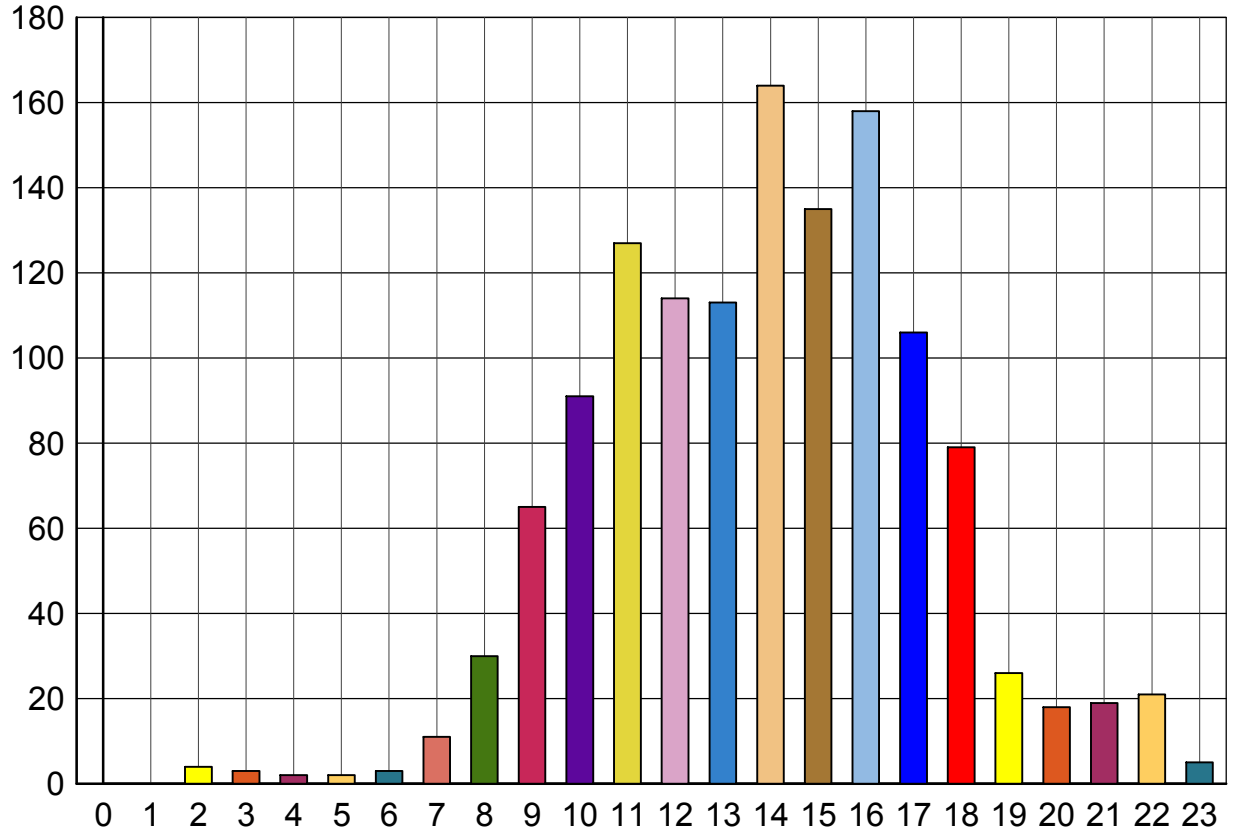

Time/Volume Graph

HI-Star ID: 0001
Street: 44 Ave.
State: AB
City: Stettler
County: Stettler

Begin: Nov/09/09 10:39
Lane: Westbound
Oper: GS
Posted: 50
AADT Factor: 1

End: Nov/21/09 23:29
Hours: 300.83
Period: 60
Raw Count: 15284
AADT Count: 1,219

Wed, Nov/18/09

(0) 12:00 - 12:59	0	(6) 06:00 - 06:59	3	(12) 12:00 - 12:59	114	(18) 18:00 - 18:59	79
(1) 01:00 - 01:59	0	(7) 07:00 - 07:59	11	(13) 13:00 - 13:59	113	(19) 19:00 - 19:59	26
(2) 02:00 - 02:59	4	(8) 08:00 - 08:59	30	(14) 14:00 - 14:59	164	(20) 20:00 - 20:59	18
(3) 03:00 - 03:59	3	(9) 09:00 - 09:59	65	(15) 15:00 - 15:59	135	(21) 21:00 - 21:59	19
(4) 04:00 - 04:49	2	(10) 10:00 - 10:59	91	(16) 16:00 - 16:59	158	(22) 22:00 - 22:59	21
(5) 05:00 - 05:59	2	(11) 11:00 - 11:59	127	(17) 17:00 - 17:59	106	(23) 23:00 - 23:59	5