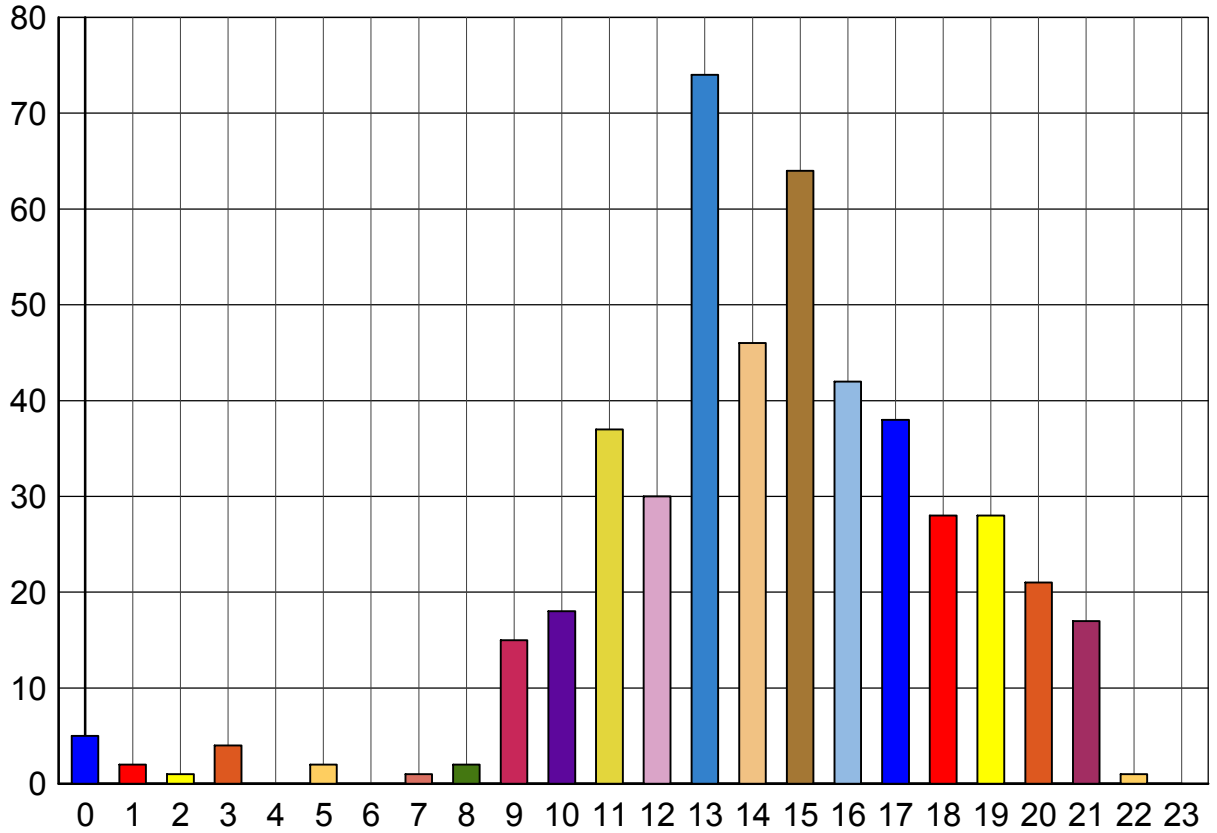

Time/Volume Graph

HI-Star ID: 0001
Street: 44 Ave.
State: AB
City: Stettler
County: Stettler

Begin: Nov/09/09 10:39
Lane: Westbound
Oper: GS
Posted: 50
AADT Factor: 1

End: Nov/21/09 23:29
Hours: 300.83
Period: 60
Raw Count: 15284
AADT Count: 1,219

Sun, Nov/15/09

(0) 12:00 - 12:59	5	(6) 06:00 - 06:59	0	(12) 12:00 - 12:59	30	(18) 18:00 - 18:59	28
(1) 01:00 - 01:59	2	(7) 07:00 - 07:59	1	(13) 13:00 - 13:59	74	(19) 19:00 - 19:59	28
(2) 02:00 - 02:59	1	(8) 08:00 - 08:59	2	(14) 14:00 - 14:59	46	(20) 20:00 - 20:59	21
(3) 03:00 - 03:59	4	(9) 09:00 - 09:59	15	(15) 15:00 - 15:59	64	(21) 21:00 - 21:59	17
(4) 04:00 - 04:49	0	(10) 10:00 - 10:59	18	(16) 16:00 - 16:59	42	(22) 22:00 - 22:59	1
(5) 05:00 - 05:59	2	(11) 11:00 - 11:59	37	(17) 17:00 - 17:59	38	(23) 23:00 - 23:59	0