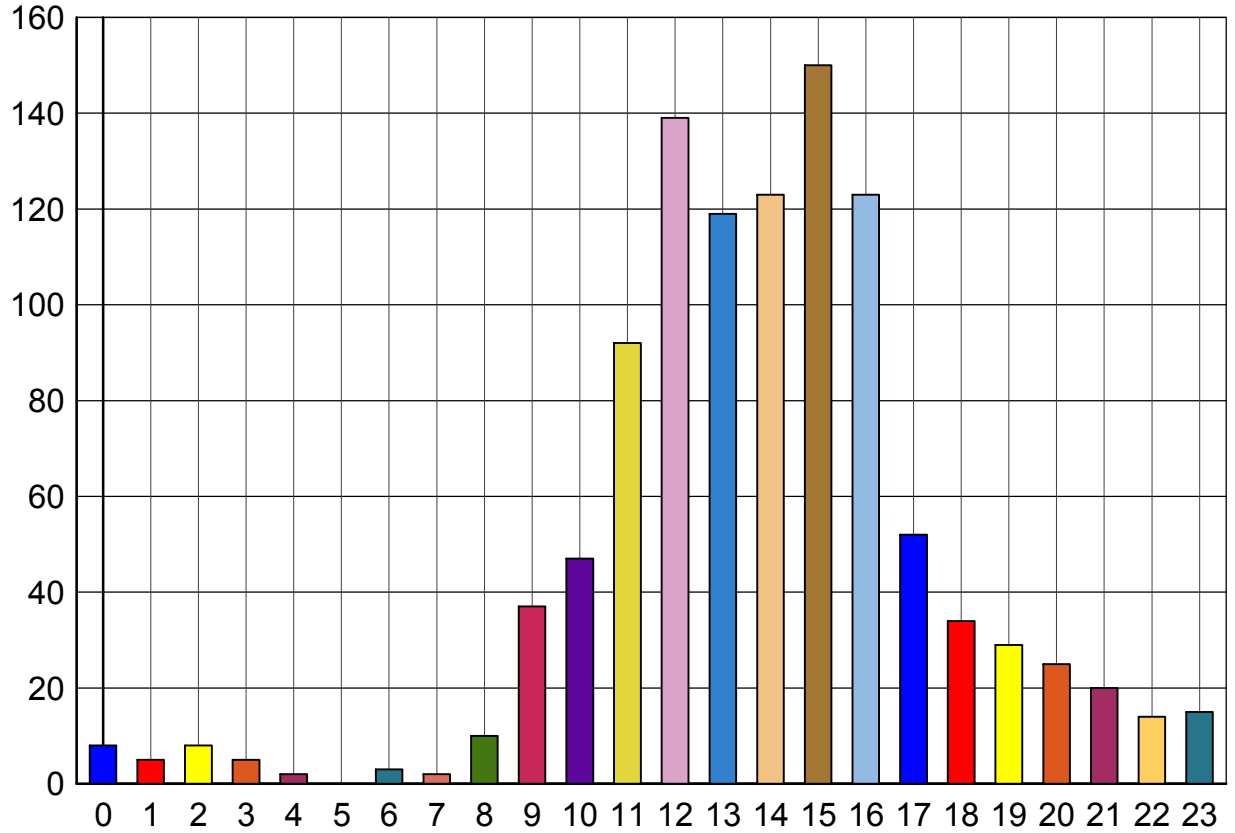

Time/Volume Graph

HI-Star ID: 0001
Street: 44 Ave.
State: AB
City: Stettler
County: Stettler

Begin: Nov/09/09 10:39
Lane: Westbound
Oper: GS
Posted: 50
AADT Factor: 1

End: Nov/21/09 23:29
Hours: 300.83
Period: 60
Raw Count: 15284
AADT Count: 1,219

Sat, Nov/14/09

(0) 12:00 - 12:59	8	(6) 06:00 - 06:59	3	(12) 12:00 - 12:59	139	(18) 18:00 - 18:59	34
(1) 01:00 - 01:59	5	(7) 07:00 - 07:59	2	(13) 13:00 - 13:59	119	(19) 19:00 - 19:59	29
(2) 02:00 - 02:59	8	(8) 08:00 - 08:59	10	(14) 14:00 - 14:59	123	(20) 20:00 - 20:59	25
(3) 03:00 - 03:59	5	(9) 09:00 - 09:59	37	(15) 15:00 - 15:59	150	(21) 21:00 - 21:59	20
(4) 04:00 - 04:49	2	(10) 10:00 - 10:59	47	(16) 16:00 - 16:59	123	(22) 22:00 - 22:59	14
(5) 05:00 - 05:59	0	(11) 11:00 - 11:59	92	(17) 17:00 - 17:59	52	(23) 23:00 - 23:59	15