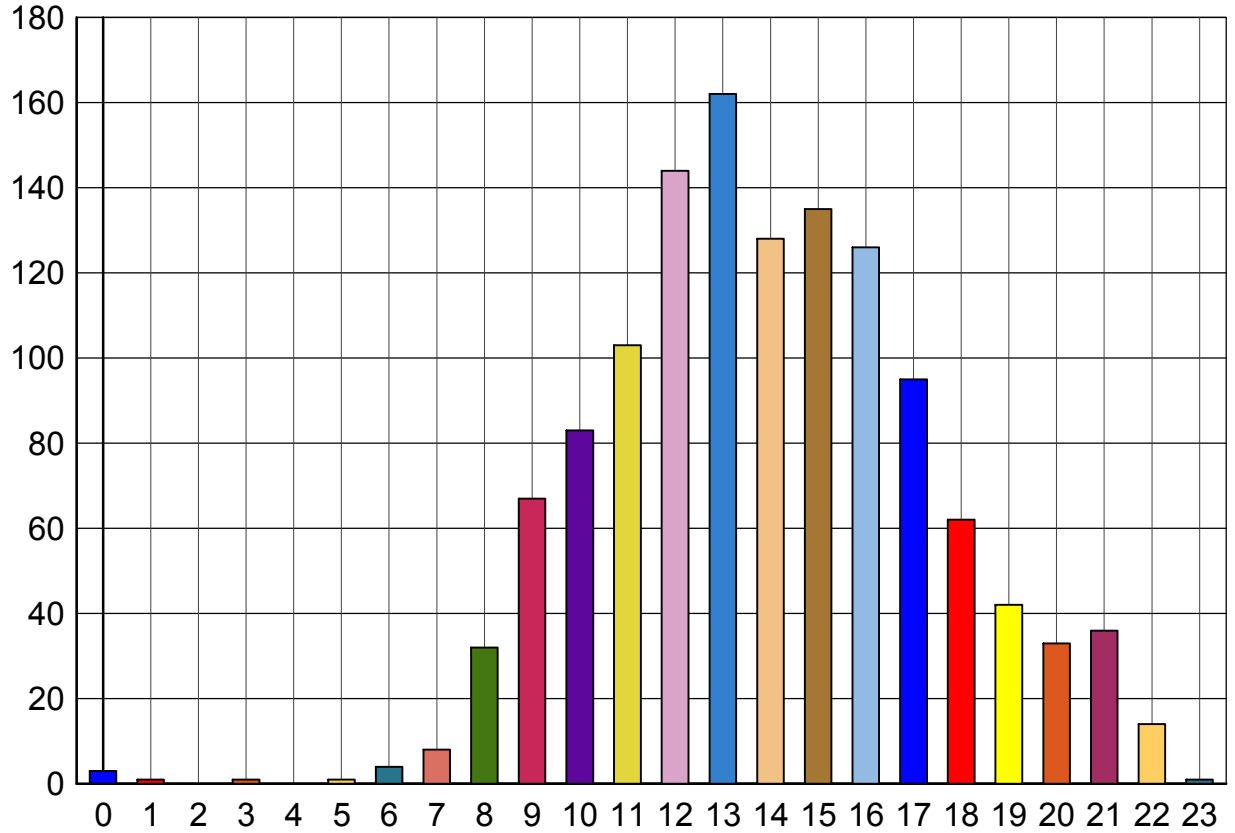

Time/Volume Graph

HI-Star ID: 0001
Street: 44 Ave.
State: AB
City: Stettler
County: Stettler

Begin: Nov/09/09 10:39
Lane: Westbound
Oper: GS
Posted: 50
AADT Factor: 1

End: Nov/21/09 23:29
Hours: 300.83
Period: 60
Raw Count: 15284
AADT Count: 1,219

Tue, Nov/17/09

(0) 12:00 - 12:59	3	(6) 06:00 - 06:59	4	(12) 12:00 - 12:59	144	(18) 18:00 - 18:59	62
(1) 01:00 - 01:59	1	(7) 07:00 - 07:59	8	(13) 13:00 - 13:59	162	(19) 19:00 - 19:59	42
(2) 02:00 - 02:59	0	(8) 08:00 - 08:59	32	(14) 14:00 - 14:59	128	(20) 20:00 - 20:59	33
(3) 03:00 - 03:59	1	(9) 09:00 - 09:59	67	(15) 15:00 - 15:59	135	(21) 21:00 - 21:59	36
(4) 04:00 - 04:49	0	(10) 10:00 - 10:59	83	(16) 16:00 - 16:59	126	(22) 22:00 - 22:59	14
(5) 05:00 - 05:59	1	(11) 11:00 - 11:59	103	(17) 17:00 - 17:59	95	(23) 23:00 - 23:59	1