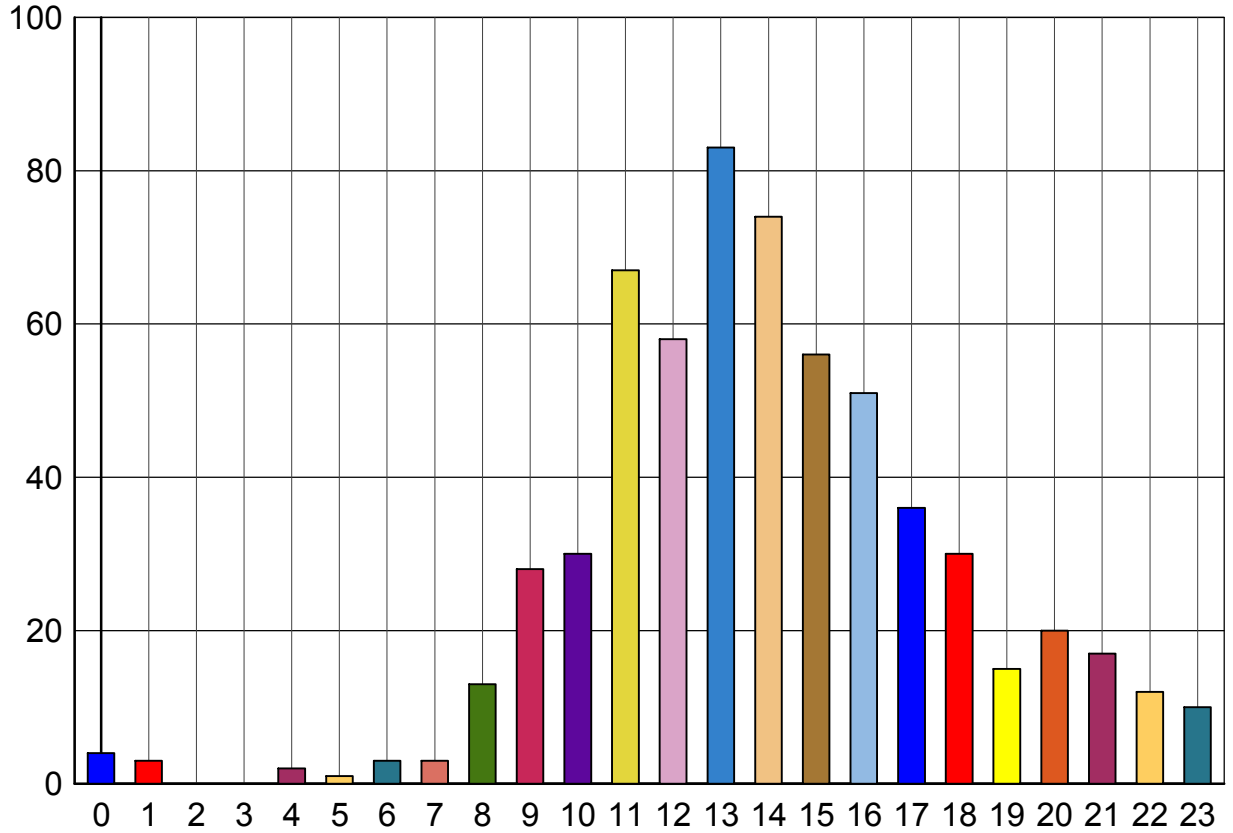

## Time/Volume Graph

HI-Star ID: 0001  
 Street: 44 Ave.  
 State: AB  
 City: Stettler  
 County: Stettler

Begin: Nov/09/09 10:39  
 Lane: Westbound  
 Oper: GS  
 Posted: 50  
 AADT Factor: 1

End: Nov/21/09 23:29  
 Hours: 300.83  
 Period: 60  
 Raw Count: 15284  
 AADT Count: 1,219

Tue, Nov/10/09

(0) 12:00 - 12:59	1	(6) 06:00 - 06:59	2	(12) 12:00 - 12:59	138	(18) 18:00 - 18:59	49
(1) 01:00 - 01:59	1	(7) 07:00 - 07:59	24	(13) 13:00 - 13:59	145	(19) 19:00 - 19:59	38
(2) 02:00 - 02:59	0	(8) 08:00 - 08:59	30	(14) 14:00 - 14:59	152	(20) 20:00 - 20:59	40
(3) 03:00 - 03:59	2	(9) 09:00 - 09:59	56	(15) 15:00 - 15:59	134	(21) 21:00 - 21:59	31
(4) 04:00 - 04:49	0	(10) 10:00 - 10:59	95	(16) 16:00 - 16:59	152	(22) 22:00 - 22:59	13
(5) 05:00 - 05:59	2	(11) 11:00 - 11:59	117	(17) 17:00 - 17:59	128	(23) 23:00 - 23:59	15