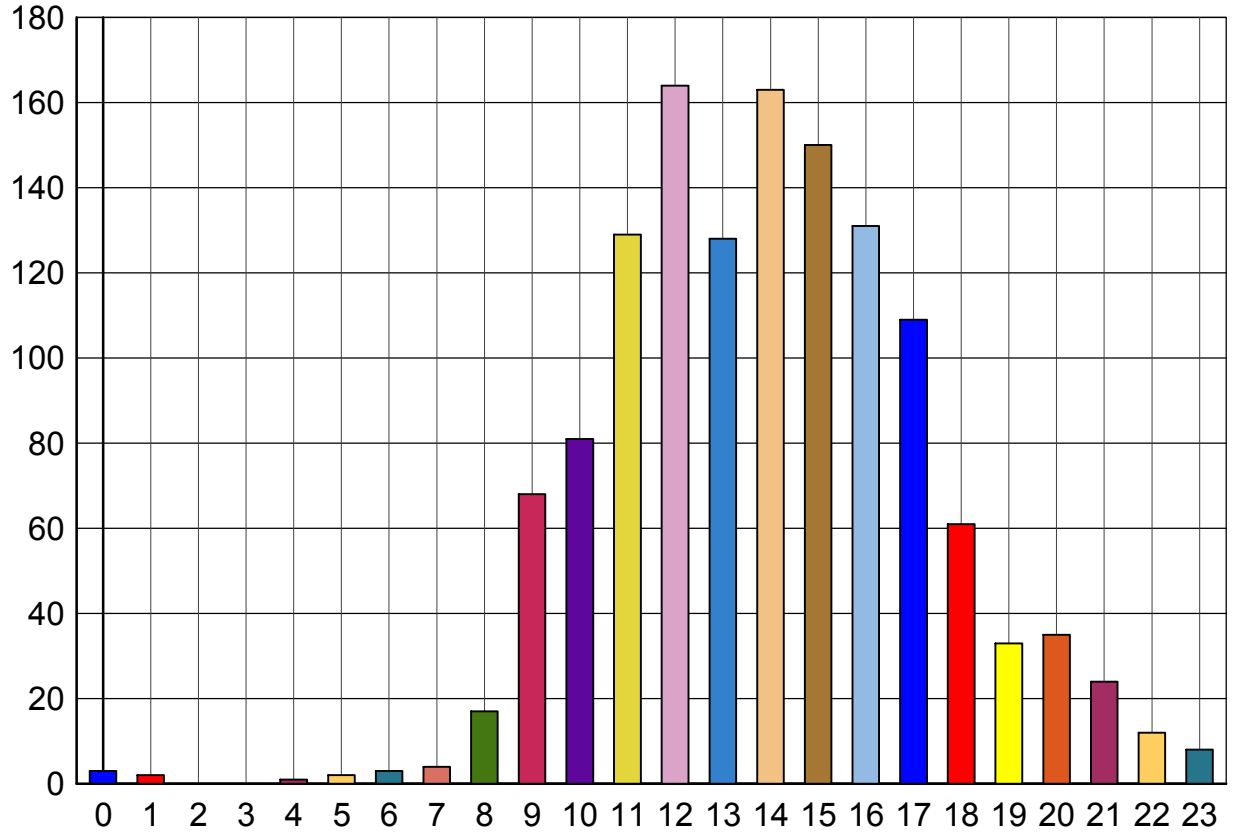

Time/Volume Graph

HI-Star ID: 0001
Street: 44 Ave.
State: AB
City: Stettler
County: Stettler

Begin: Nov/09/09 10:39
Lane: Westbound
Oper: GS
Posted: 50
AADT Factor: 1

End: Nov/21/09 23:29
Hours: 300.83
Period: 60
Raw Count: 15284
AADT Count: 1,219

Mon, Nov/16/09

(0) 12:00 - 12:59	3	(6) 06:00 - 06:59	3	(12) 12:00 - 12:59	164	(18) 18:00 - 18:59	61
(1) 01:00 - 01:59	2	(7) 07:00 - 07:59	4	(13) 13:00 - 13:59	128	(19) 19:00 - 19:59	33
(2) 02:00 - 02:59	0	(8) 08:00 - 08:59	17	(14) 14:00 - 14:59	163	(20) 20:00 - 20:59	35
(3) 03:00 - 03:59	0	(9) 09:00 - 09:59	68	(15) 15:00 - 15:59	150	(21) 21:00 - 21:59	24
(4) 04:00 - 04:49	1	(10) 10:00 - 10:59	81	(16) 16:00 - 16:59	131	(22) 22:00 - 22:59	12
(5) 05:00 - 05:59	2	(11) 11:00 - 11:59	129	(17) 17:00 - 17:59	109	(23) 23:00 - 23:59	8