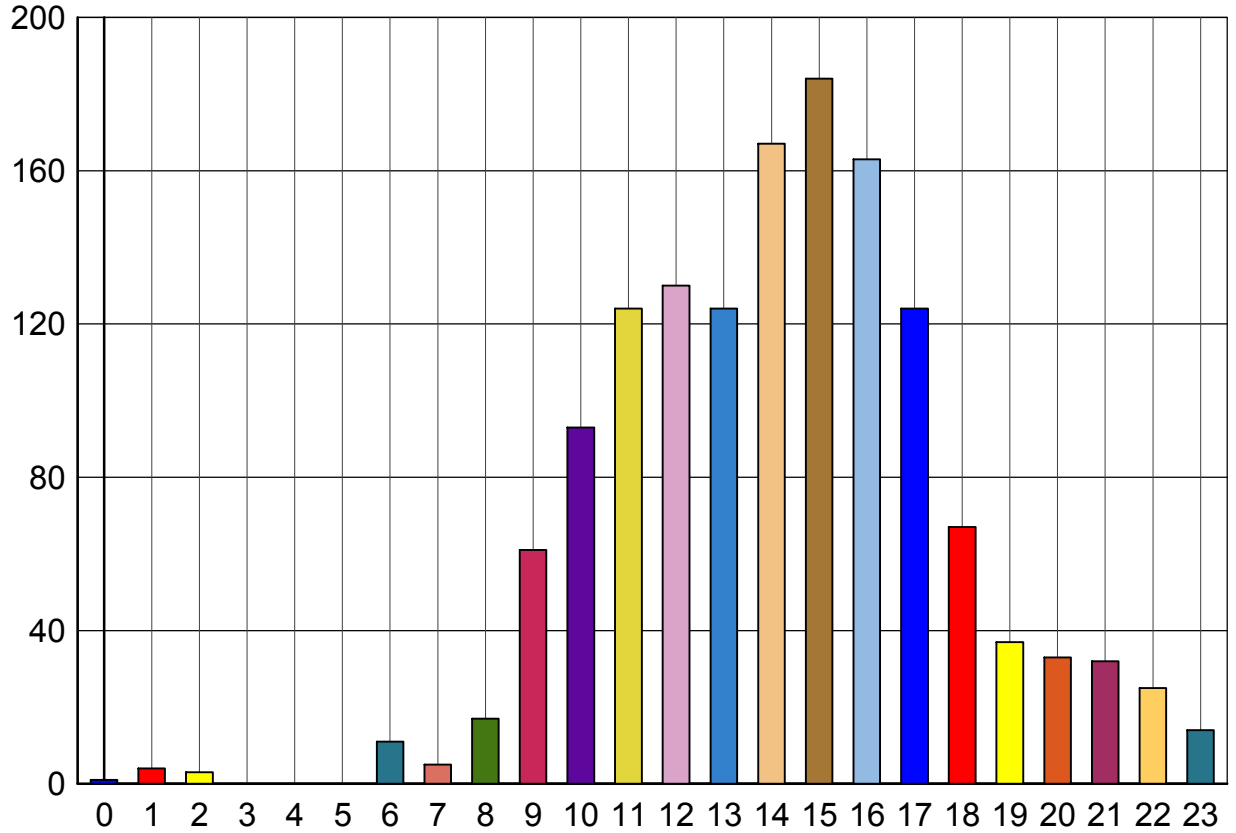

Thu, Nov/12/09

(0) 12:00 - 12:59	8	(6) 06:00 - 06:59	0	(12) 12:00 - 12:59	158	(18) 18:00 - 18:59	95
(1) 01:00 - 01:59	2	(7) 07:00 - 07:59	16	(13) 13:00 - 13:59	142	(19) 19:00 - 19:59	37
(2) 02:00 - 02:59	4	(8) 08:00 - 08:59	27	(14) 14:00 - 14:59	174	(20) 20:00 - 20:59	10
(3) 03:00 - 03:59	0	(9) 09:00 - 09:59	78	(15) 15:00 - 15:59	173	(21) 21:00 - 21:59	34
(4) 04:00 - 04:49	4	(10) 10:00 - 10:59	89	(16) 16:00 - 16:59	180	(22) 22:00 - 22:59	9
(5) 05:00 - 05:59	0	(11) 11:00 - 11:59	166	(17) 17:00 - 17:59	127	(23) 23:00 - 23:59	9

## Time/Volume Graph

HI-Star ID: 0001  
 Street: 44 Ave.  
 State: AB  
 City: Stettler  
 County: Stettler

Begin: Nov/09/09 10:39  
 Lane: Westbound  
 Oper: GS  
 Posted: 50  
 AADT Factor: 1

End: Nov/21/09 23:29  
 Hours: 300.83  
 Period: 60  
 Raw Count: 15284  
 AADT Count: 1,219