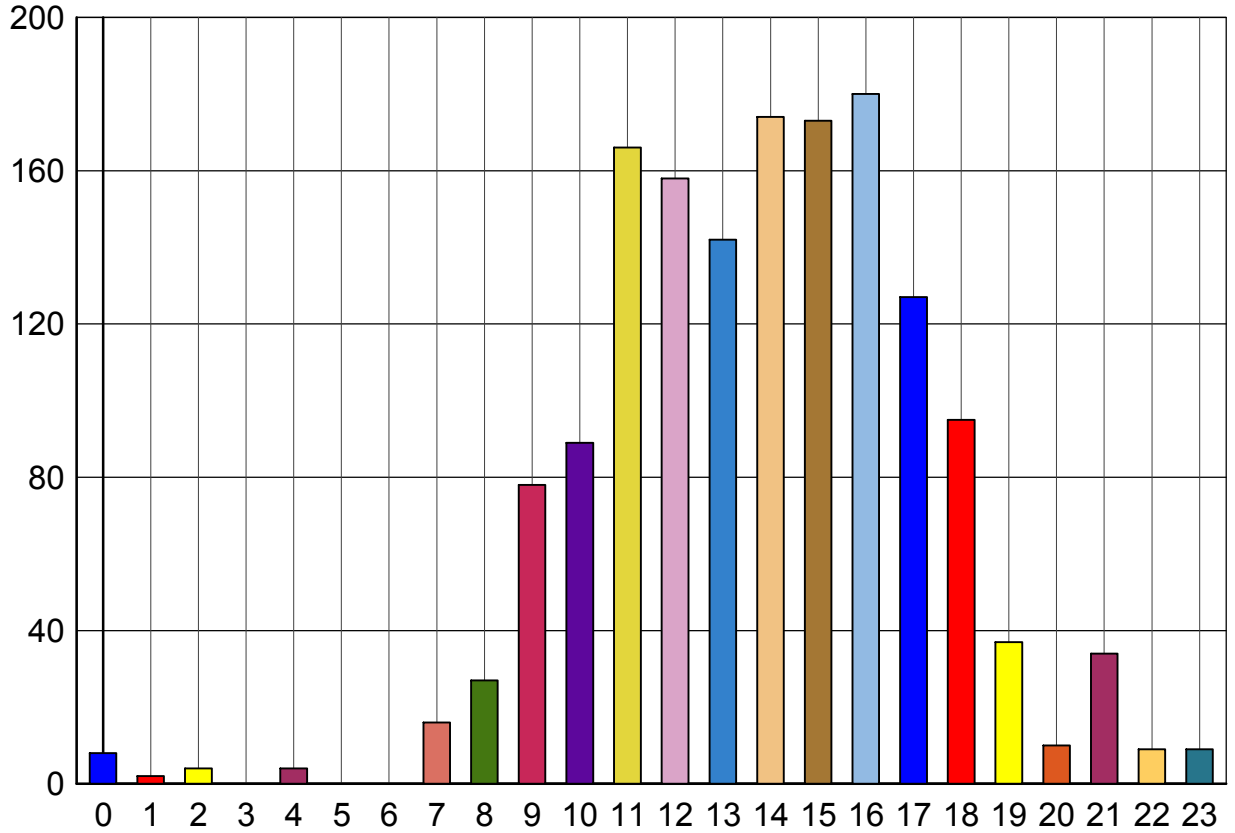

## Time/Volume Graph

HI-Star ID: 0001  
 Street: 44 Ave.  
 State: AB  
 City: Stettler  
 County: Stettler

Begin: Nov/09/09 10:39  
 Lane: Westbound  
 Oper: GS  
 Posted: 50  
 AADT Factor: 1

End: Nov/21/09 23:29  
 Hours: 300.83  
 Period: 60  
 Raw Count: 15284  
 AADT Count: 1,219

Wed, Nov/11/09

(0) 12:00 - 12:59	4	(6) 06:00 - 06:59	3	(12) 12:00 - 12:59	58	(18) 18:00 - 18:59	30
(1) 01:00 - 01:59	3	(7) 07:00 - 07:59	3	(13) 13:00 - 13:59	83	(19) 19:00 - 19:59	15
(2) 02:00 - 02:59	0	(8) 08:00 - 08:59	13	(14) 14:00 - 14:59	74	(20) 20:00 - 20:59	20
(3) 03:00 - 03:59	0	(9) 09:00 - 09:59	28	(15) 15:00 - 15:59	56	(21) 21:00 - 21:59	17
(4) 04:00 - 04:49	2	(10) 10:00 - 10:59	30	(16) 16:00 - 16:59	51	(22) 22:00 - 22:59	12
(5) 05:00 - 05:59	1	(11) 11:00 - 11:59	67	(17) 17:00 - 17:59	36	(23) 23:00 - 23:59	10