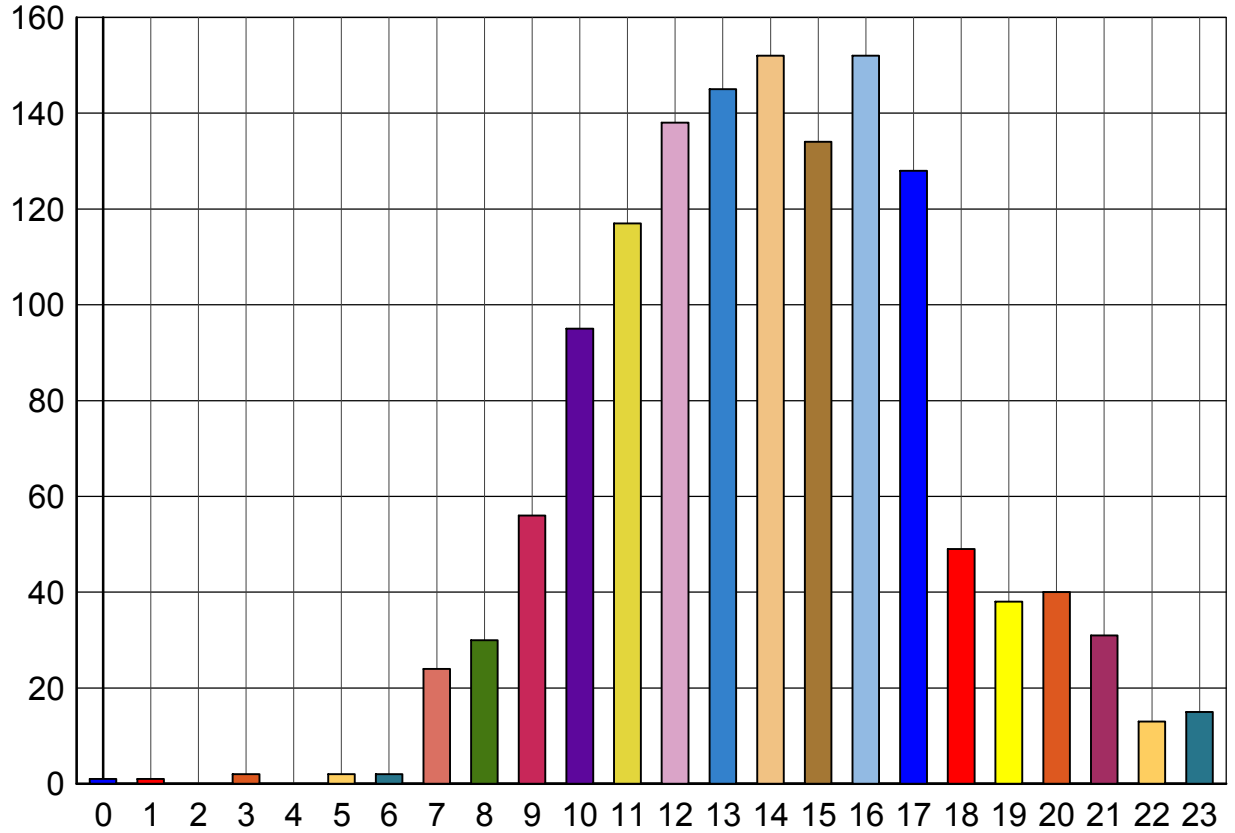

## Time/Volume Graph

HI-Star ID: 0001  
 Street: 44 Ave.  
 State: AB  
 City: Stettler  
 County: Stettler

Begin: Nov/09/09 10:39  
 Lane: Westbound  
 Oper: GS  
 Posted: 50  
 AADT Factor: 1

End: Nov/21/09 23:29  
 Hours: 300.83  
 Period: 60  
 Raw Count: 15284  
 AADT Count: 1,219

Mon, Nov/09/09

(0) 12:00 - 12:59	(6) 06:00 - 06:59	(12) 12:00 - 12:59	141	(18) 18:00 - 18:59	42
(1) 01:00 - 01:59	(7) 07:00 - 07:59	(13) 13:00 - 13:59	108	(19) 19:00 - 19:59	23
(2) 02:00 - 02:59	(8) 08:00 - 08:59	(14) 14:00 - 14:59	130	(20) 20:00 - 20:59	33
(3) 03:00 - 03:59	(9) 09:00 - 09:59	(15) 15:00 - 15:59	147	(21) 21:00 - 21:59	12
(4) 04:00 - 04:49	(10) 10:00 - 10:59	(16) 16:00 - 16:59	138	(22) 22:00 - 22:59	12
(5) 05:00 - 05:59	(11) 11:00 - 11:59	(17) 17:00 - 17:59	110	(23) 23:00 - 23:59	6