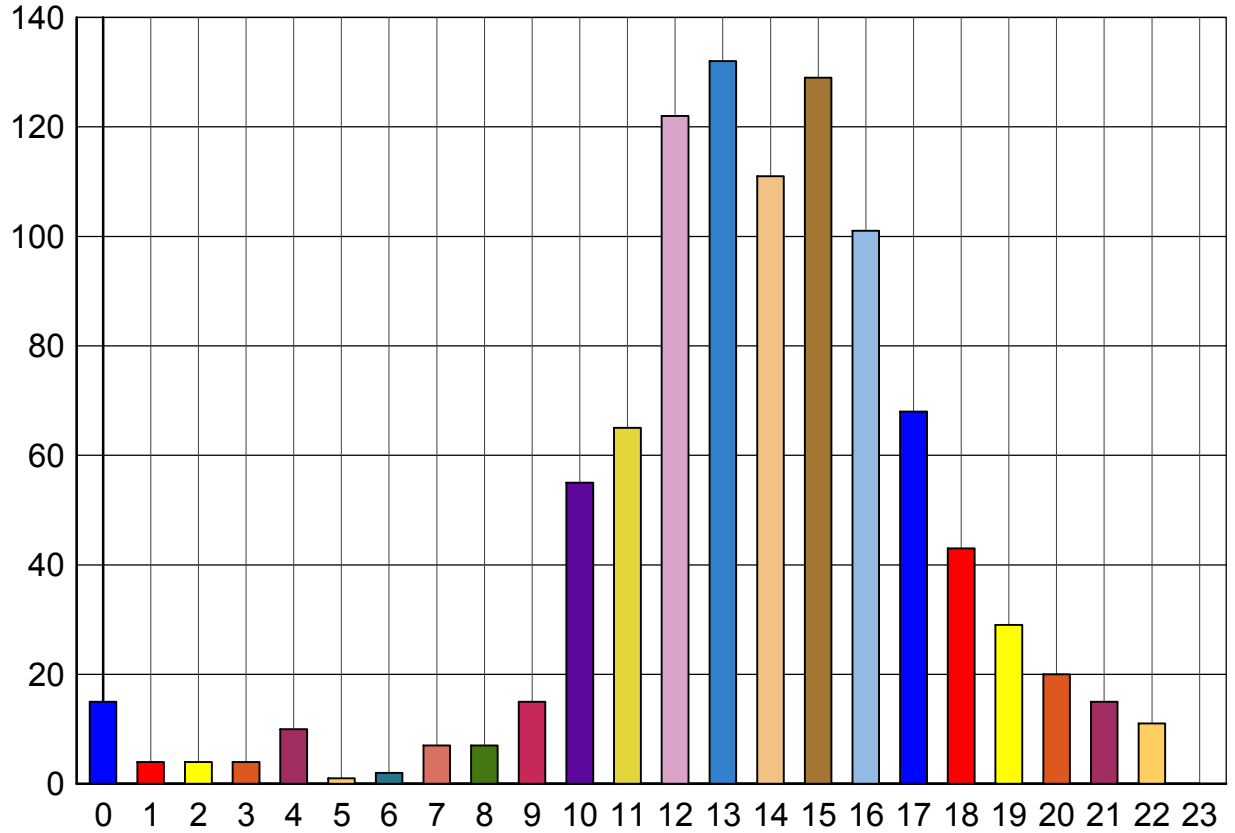

Time/Volume Graph

HI-Star ID: 0001
Street: 44 Ave.
State: AB
City: Stettler
County: Stettler

Begin: Nov/09/09 10:39
Lane: Westbound
Oper: GS
Posted: 50
AADT Factor: 1

End: Nov/21/09 23:29
Hours: 300.83
Period: 60
Raw Count: 15284
AADT Count: 1,219

Sat, Nov/21/09

(0) 12:00 - 12:59	15	(6) 06:00 - 06:59	2	(12) 12:00 - 12:59	122	(18) 18:00 - 18:59	43
(1) 01:00 - 01:59	4	(7) 07:00 - 07:59	7	(13) 13:00 - 13:59	132	(19) 19:00 - 19:59	29
(2) 02:00 - 02:59	4	(8) 08:00 - 08:59	7	(14) 14:00 - 14:59	111	(20) 20:00 - 20:59	20
(3) 03:00 - 03:59	4	(9) 09:00 - 09:59	15	(15) 15:00 - 15:59	129	(21) 21:00 - 21:59	15
(4) 04:00 - 04:49	10	(10) 10:00 - 10:59	55	(16) 16:00 - 16:59	101	(22) 22:00 - 22:59	11
(5) 05:00 - 05:59	1	(11) 11:00 - 11:59	65	(17) 17:00 - 17:59	68	(23) 23:00 - 23:59