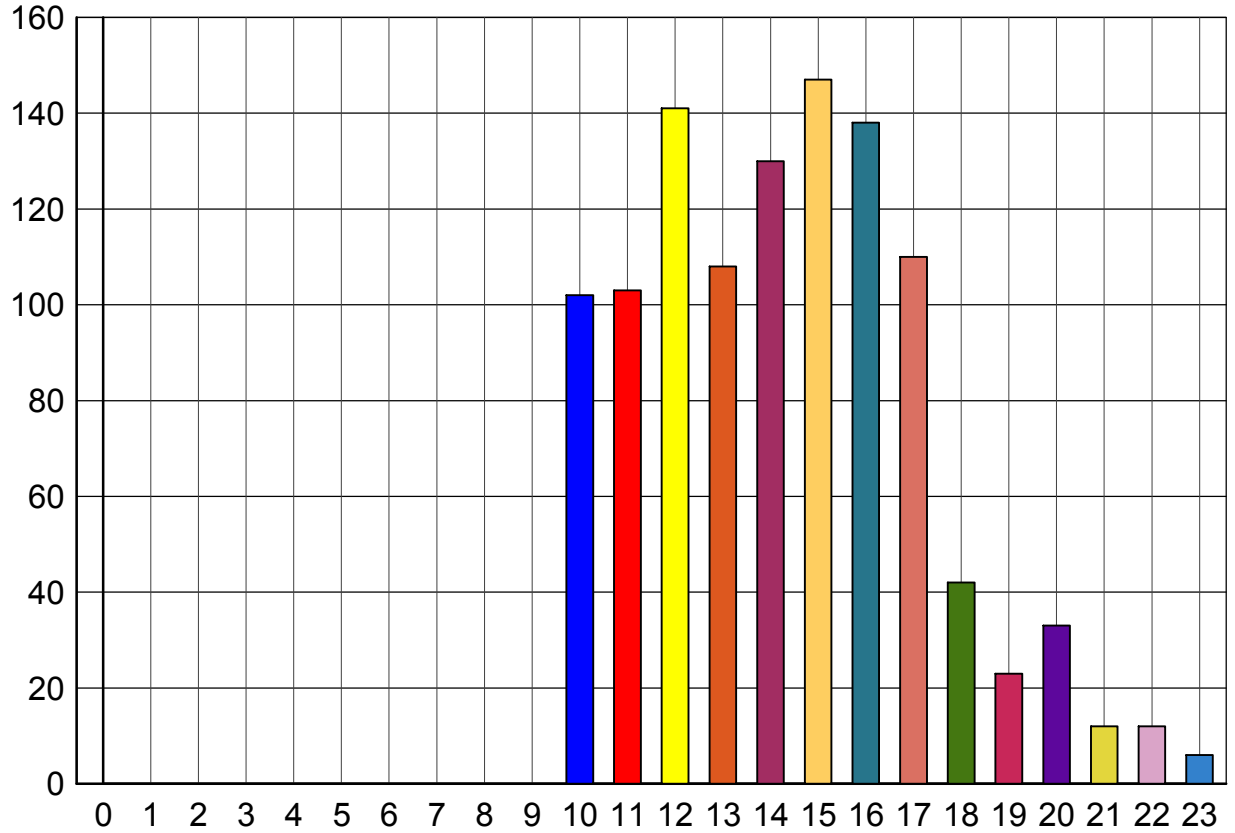

## Time/Volume Graph

HI-Star ID: 0001  
 Street: 44 Ave.  
 State: AB  
 City: Stettler  
 County: Stettler

Begin: Nov/09/09 10:39  
 Lane: Westbound  
 Oper: GS  
 Posted: 50  
 AADT Factor: 1

End: Nov/21/09 23:29  
 Hours: 300.83  
 Period: 60  
 Raw Count: 15284  
 AADT Count: 1,219