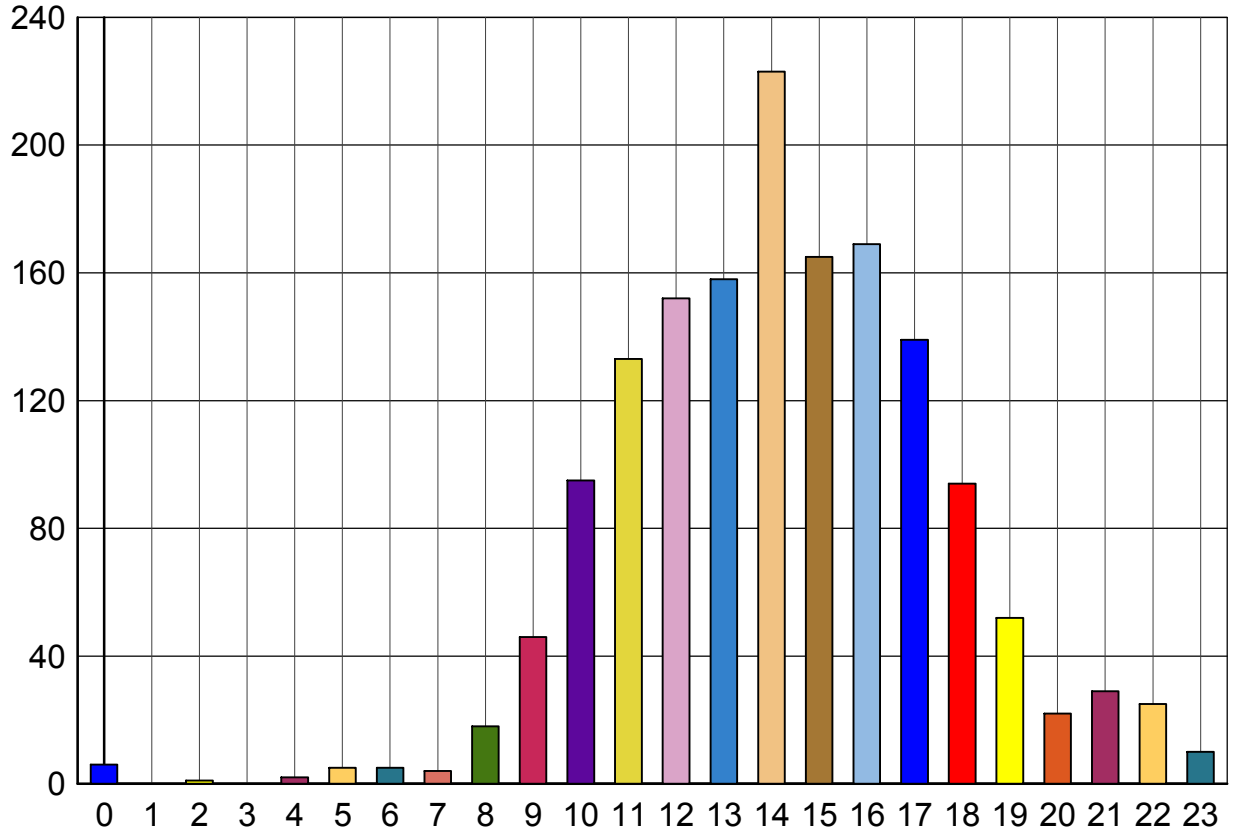

Time/Volume Graph

HI-Star ID: 0001
Street: 44 Ave.
State: AB
City: Stettler
County: Stettler

Begin: Nov/09/09 10:39
Lane: Westbound
Oper: GS
Posted: 50
AADT Factor: 1

End: Nov/21/09 23:29
Hours: 300.83
Period: 60
Raw Count: 15284
AADT Count: 1,219

Fri, Nov/20/09

(0) 12:00 - 12:59	6	(6) 06:00 - 06:59	5	(12) 12:00 - 12:59	152	(18) 18:00 - 18:59	94
(1) 01:00 - 01:59	0	(7) 07:00 - 07:59	4	(13) 13:00 - 13:59	158	(19) 19:00 - 19:59	52
(2) 02:00 - 02:59	1	(8) 08:00 - 08:59	18	(14) 14:00 - 14:59	223	(20) 20:00 - 20:59	22
(3) 03:00 - 03:59	0	(9) 09:00 - 09:59	46	(15) 15:00 - 15:59	165	(21) 21:00 - 21:59	29
(4) 04:00 - 04:49	2	(10) 10:00 - 10:59	95	(16) 16:00 - 16:59	169	(22) 22:00 - 22:59	25
(5) 05:00 - 05:59	5	(11) 11:00 - 11:59	133	(17) 17:00 - 17:59	139	(23) 23:00 - 23:59	10