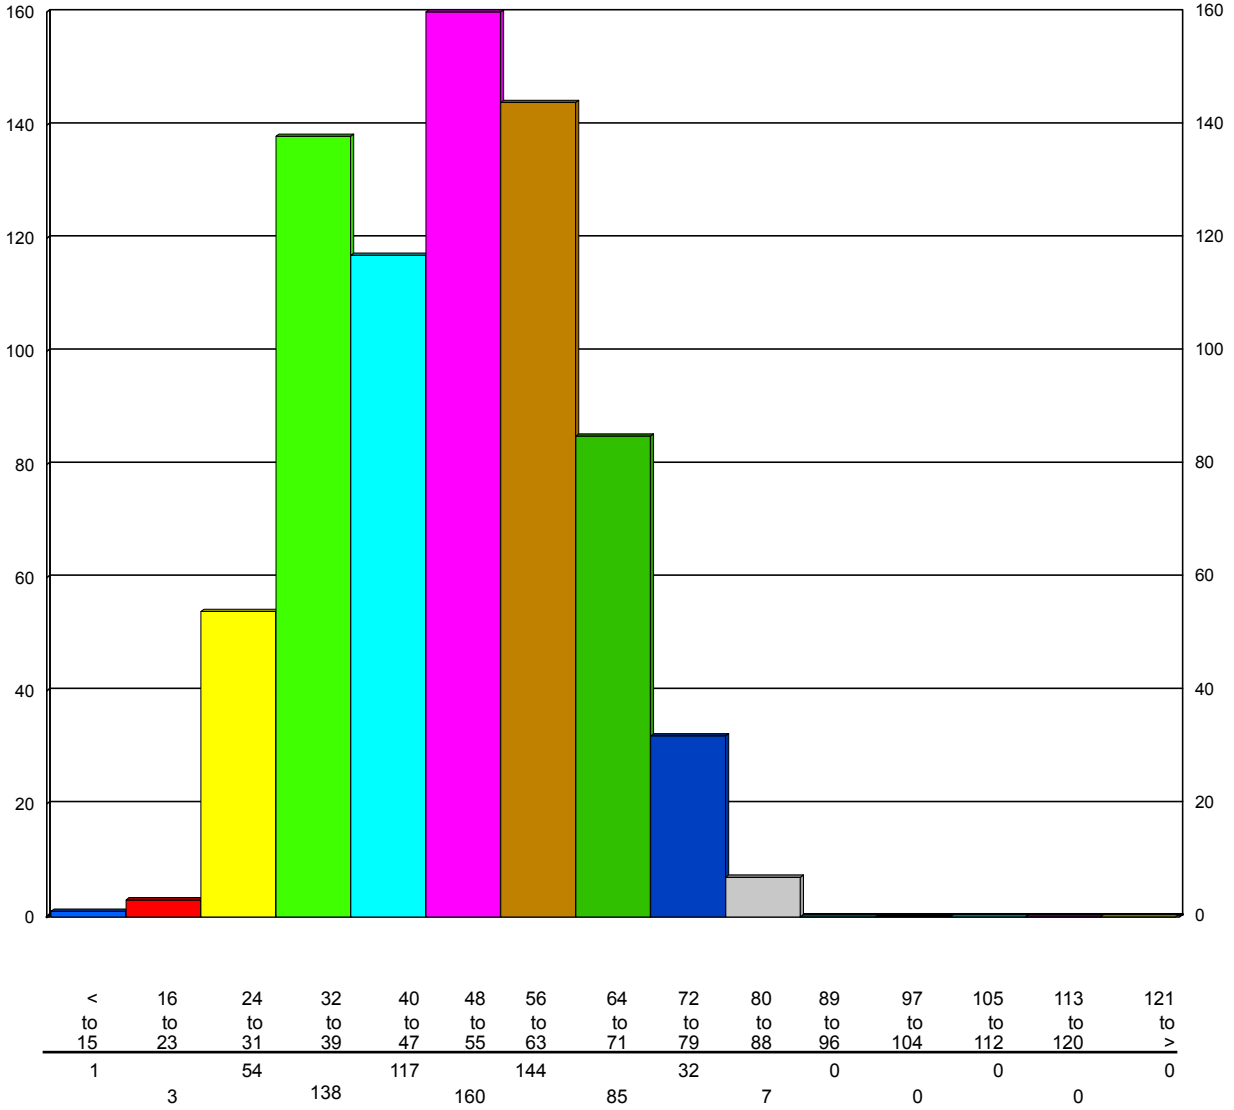

Tue, Jun/21/11

504

Speed/Volume Graph

HI-Star ID: 0001 Street: 68 St. State: AB City: Stettler County: Stettler	North of 41 Ave. Begin: Jun/15/11 15:08 Lane: Northbound Oper: GS Posted: 50 AADT Factor: 1	End: Jun/26/11 19:08 Hours: 268.00 Period: 60 Raw Count: 4884 AADT Count: 437
---	--	---

Wed, Jun/22/11

530

Speed/Volume Graph

HI-Star ID: 0001 Street: 68 St. State: AB City: Stettler County: Stettler	North of 41 Ave. Begin: Jun/15/11 15:08 Lane: Northbound Oper: GS Posted: 50 AADT Factor: 1	End: Jun/26/11 19:08 Hours: 268.00 Period: 60 Raw Count: 4884 AADT Count: 437
---	--	---

Thu, Jun/23/11

741

Speed/Volume Graph

HI-Star ID: 0001 Street: 68 St. State: AB City: Stettler County: Stettler	North of 41 Ave. Begin: Jun/15/11 15:08 Lane: Northbound Oper: GS Posted: 50 AADT Factor: 1	End: Jun/26/11 19:08 Hours: 268.00 Period: 60 Raw Count: 4884 AADT Count: 437
---	--	---