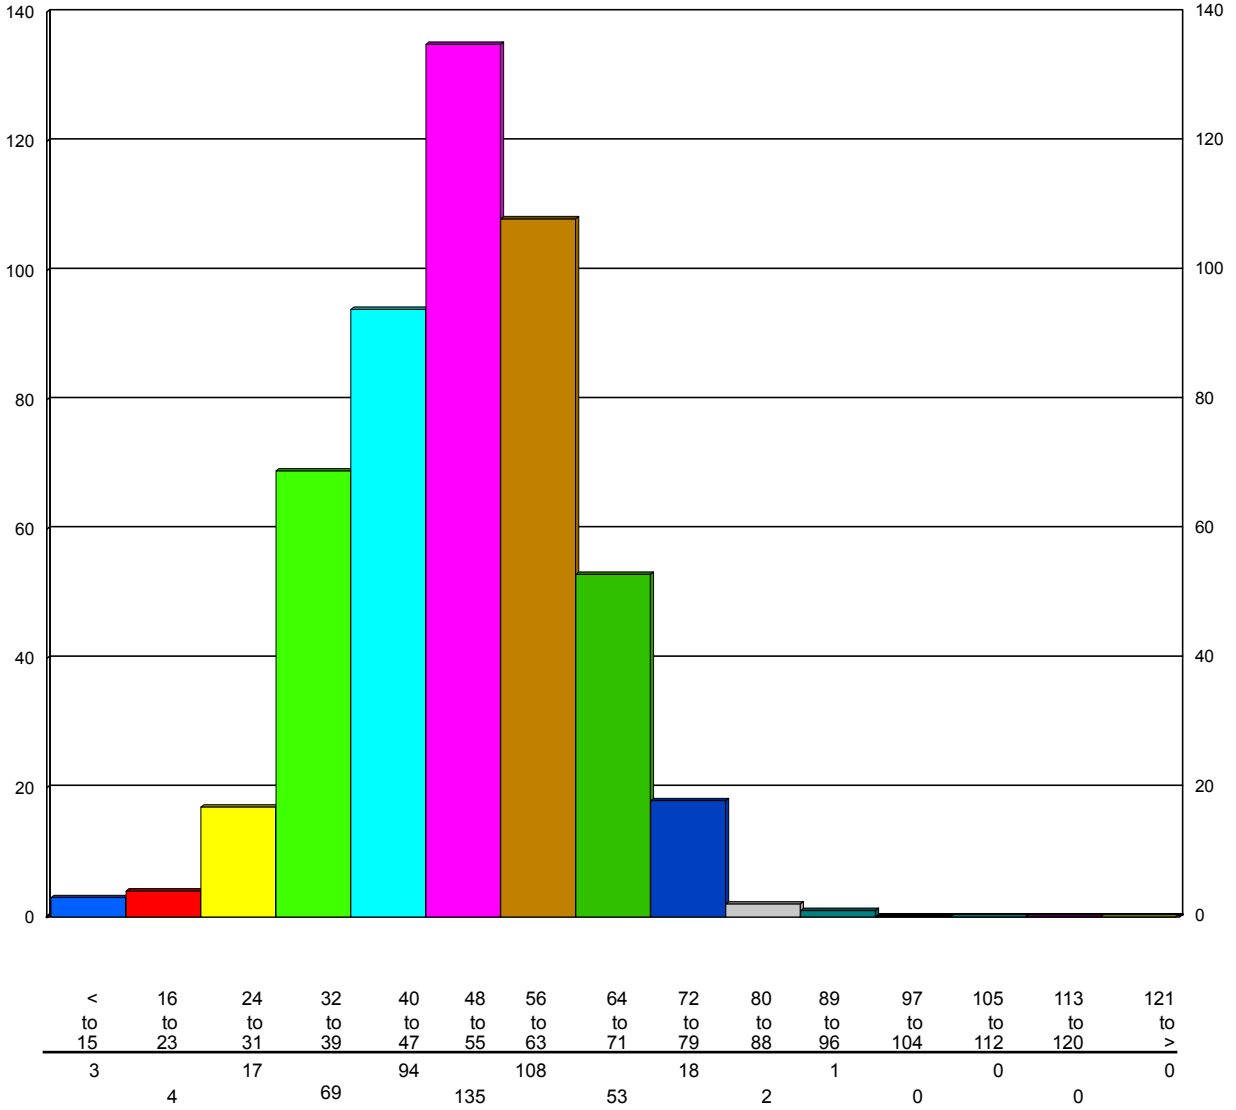

Sun, Jun/19/11

268

Speed/Volume Graph

HI-Star ID: 0001 Street: 68 St. State: AB City: Stettler County: Stettler	North of 41 Ave. Begin: Jun/15/11 15:08 Lane: Northbound Oper: GS Posted: 50 AADT Factor: 1	End: Jun/26/11 19:08 Hours: 268.00 Period: 60 Raw Count: 4884 AADT Count: 437
---	--	---

Mon, Jun/20/11

425

Speed/Volume Graph

HI-Star ID: 0001 Street: 68 St. State: AB City: Stettler County: Stettler	North of 41 Ave. Begin: Jun/15/11 15:08 Lane: Northbound Oper: GS Posted: 50 AADT Factor: 1	End: Jun/26/11 19:08 Hours: 268.00 Period: 60 Raw Count: 4884 AADT Count: 437
---	--	---

Tue, Jun/21/11

504

Speed/Volume Graph

HI-Star ID: 0001 Street: 68 St. State: AB City: Stettler County: Stettler	North of 41 Ave. Begin: Jun/15/11 15:08 Lane: Northbound Oper: GS Posted: 50 AADT Factor: 1	End: Jun/26/11 19:08 Hours: 268.00 Period: 60 Raw Count: 4884 AADT Count: 437
---	--	---