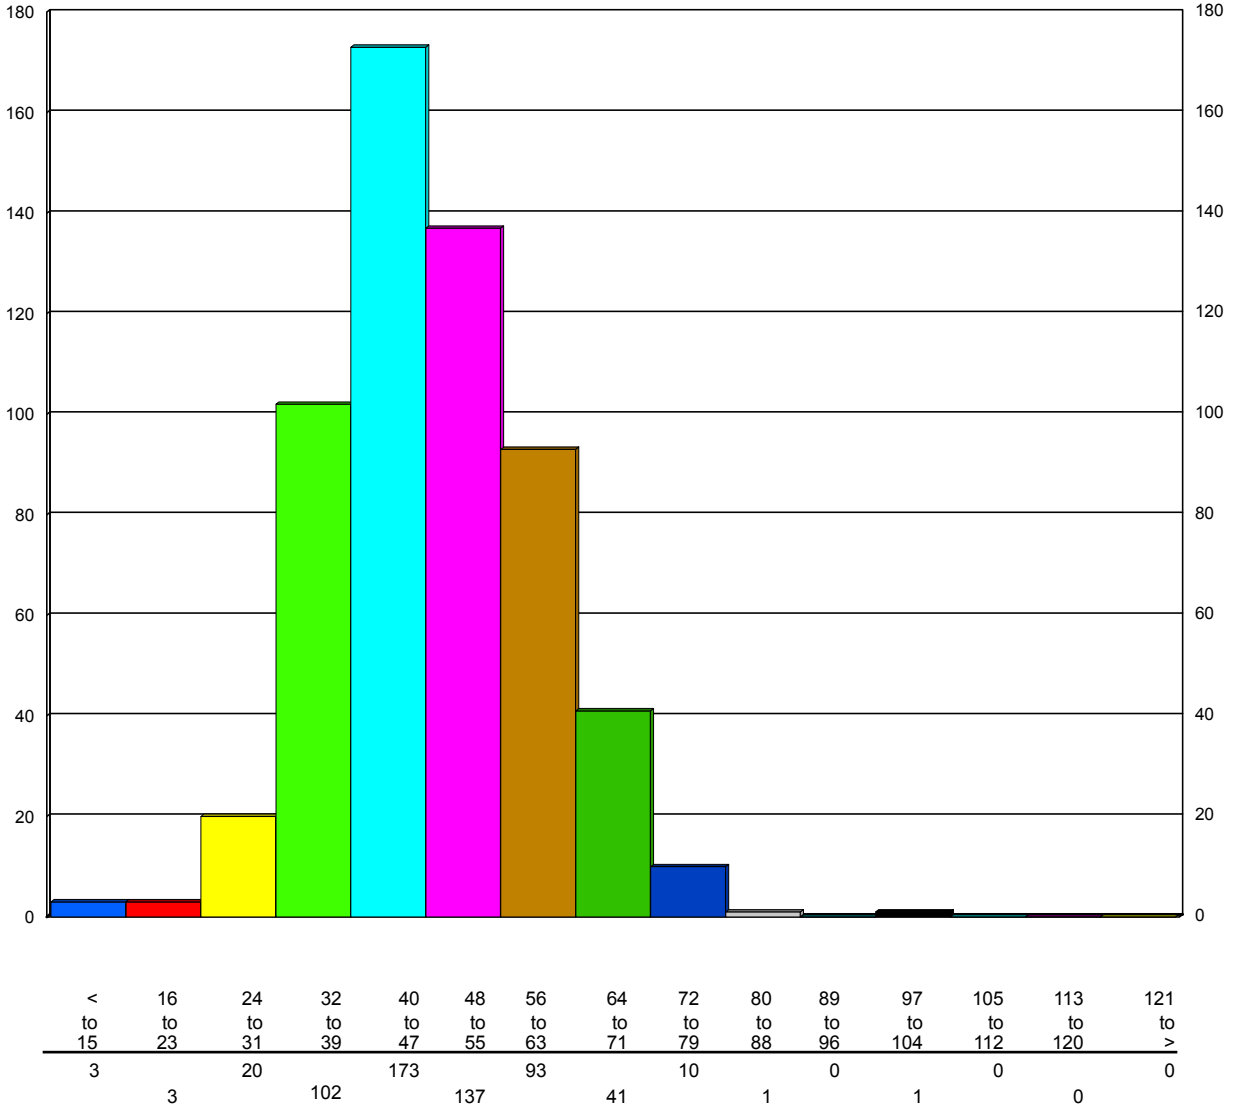

Tue, Jun/21/11

504

Speed/Volume Graph

HI-Star ID: 0001 Street: 68 St. State: AB City: Stettler County: Stettler	North of 41 Ave. Begin: Jun/15/11 15:08 Lane: Northbound Oper: GS Posted: 50 AADT Factor: 1	End: Jun/26/11 19:08 Hours: 268.00 Period: 60 Raw Count: 4884 AADT Count: 437
---	--	---

Wed, Jun/22/11

530

Speed/Volume Graph

HI-Star ID: 0001 Street: 68 St. State: AB City: Stettler County: Stettler	North of 41 Ave. Begin: Jun/15/11 15:08 Lane: Northbound Oper: GS Posted: 50 AADT Factor: 1	End: Jun/26/11 19:08 Hours: 268.00 Period: 60 Raw Count: 4884 AADT Count: 437
---	--	---

Thu, Jun/23/11

741

Speed/Volume Graph

HI-Star ID: 0001 Street: 68 St. State: AB City: Stettler County: Stettler	North of 41 Ave. Begin: Jun/15/11 15:08 Lane: Northbound Oper: GS Posted: 50 AADT Factor: 1	End: Jun/26/11 19:08 Hours: 268.00 Period: 60 Raw Count: 4884 AADT Count: 437
---	--	---

Fri, Jun/24/11

584

Speed/Volume Graph

HI-Star ID: 0001 Street: 68 St. State: AB City: Stettler County: Stettler	North of 41 Ave. Begin: Jun/15/11 15:08 Lane: Northbound Oper: GS Posted: 50 AADT Factor: 1	End: Jun/26/11 19:08 Hours: 268.00 Period: 60 Raw Count: 4884 AADT Count: 437
---	--	---