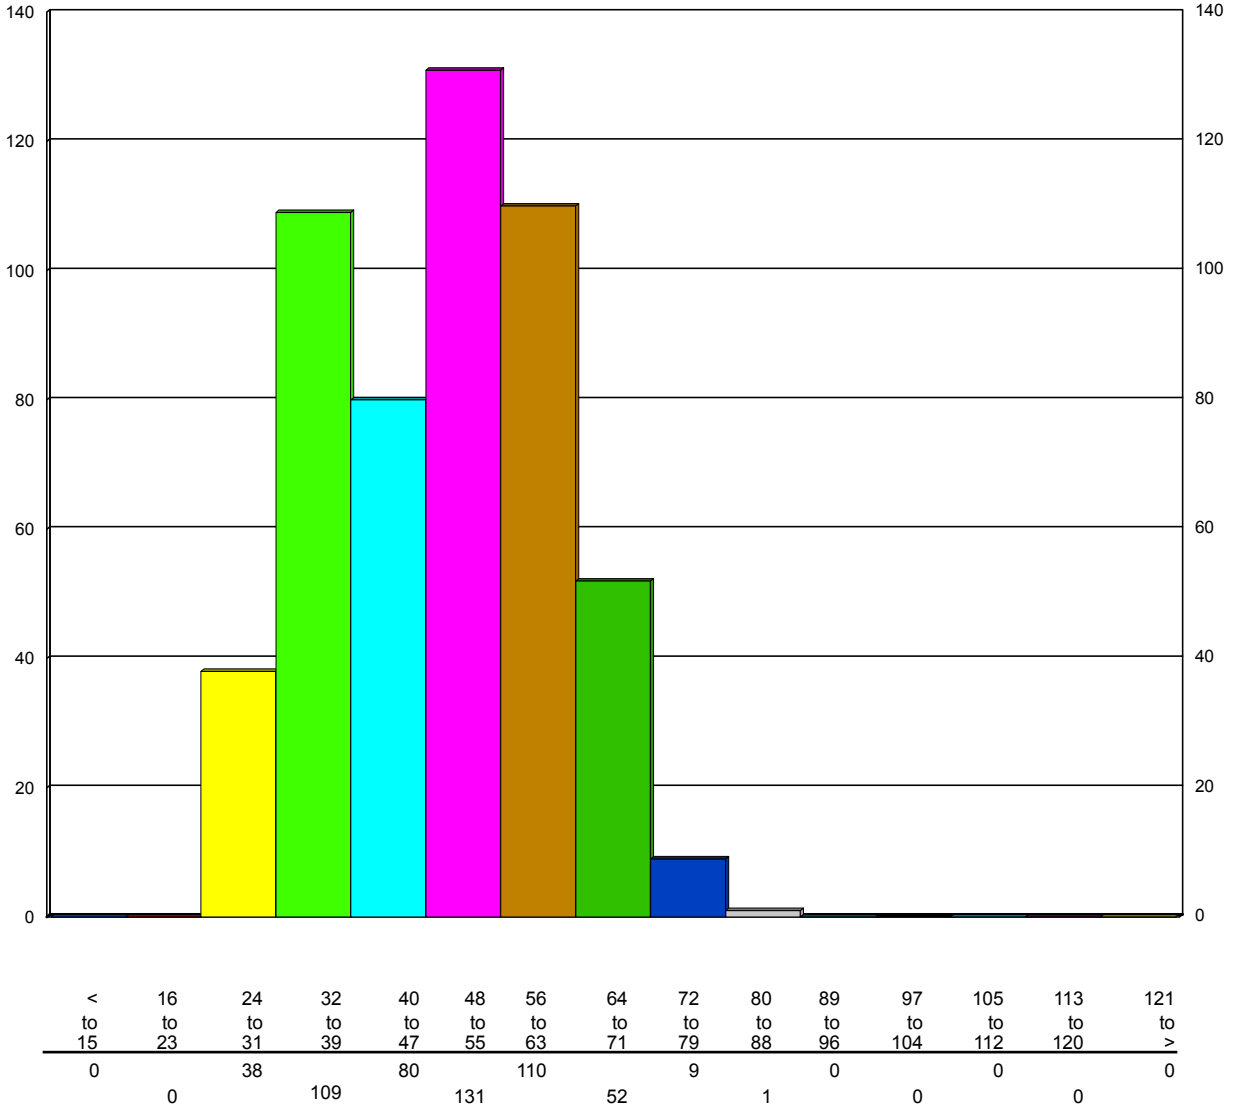

Sun, Jun/19/11

268

Speed/Volume Graph

HI-Star ID: 0001 Street: 68 St. State: AB City: Stettler County: Stettler	North of 41 Ave. Begin: Jun/15/11 15:08 Lane: Northbound Oper: GS Posted: 50 AADT Factor: 1	End: Jun/26/11 19:08 Hours: 268.00 Period: 60 Raw Count: 4884 AADT Count: 437
---	--	---

Mon, Jun/20/11

425

Speed/Volume Graph

HI-Star ID: 0001 Street: 68 St. State: AB City: Stettler County: Stettler	North of 41 Ave. Begin: Jun/15/11 15:08 Lane: Northbound Oper: GS Posted: 50 AADT Factor: 1	End: Jun/26/11 19:08 Hours: 268.00 Period: 60 Raw Count: 4884 AADT Count: 437
---	--	---

Tue, Jun/21/11

504

Speed/Volume Graph

HI-Star ID: 0001 Street: 68 St. State: AB City: Stettler County: Stettler	North of 41 Ave. Begin: Jun/15/11 15:08 Lane: Northbound Oper: GS Posted: 50 AADT Factor: 1	End: Jun/26/11 19:08 Hours: 268.00 Period: 60 Raw Count: 4884 AADT Count: 437
---	--	---

Wed, Jun/22/11

530

Speed/Volume Graph

HI-Star ID: 0001 Street: 68 St. State: AB City: Stettler County: Stettler	North of 41 Ave. Begin: Jun/15/11 15:08 Lane: Northbound Oper: GS Posted: 50 AADT Factor: 1	End: Jun/26/11 19:08 Hours: 268.00 Period: 60 Raw Count: 4884 AADT Count: 437
---	--	---