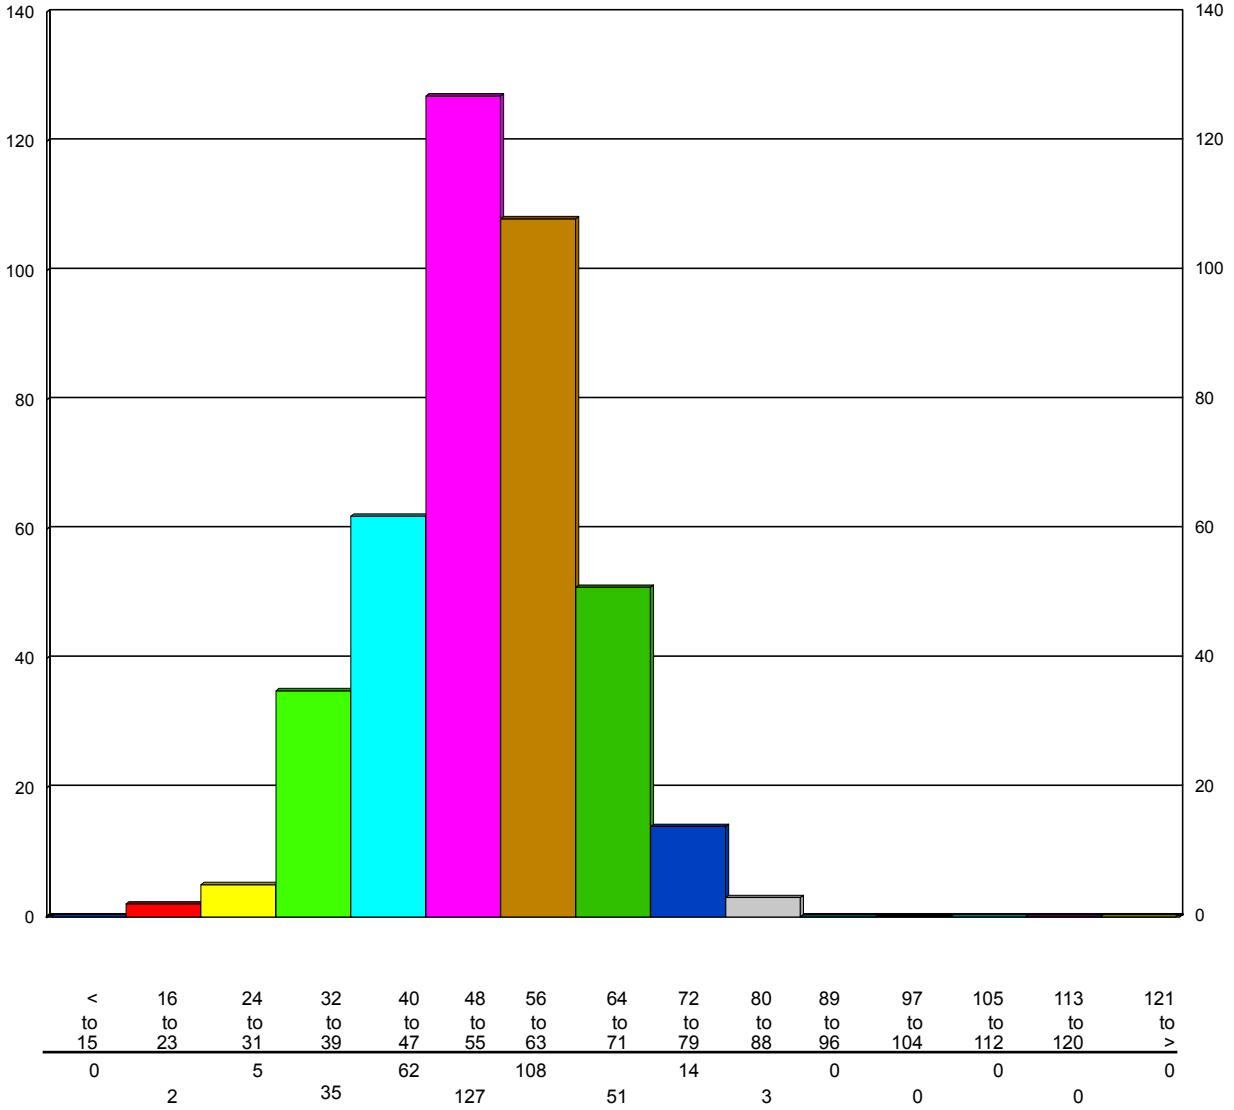

Speed/Volume Graph

HI-Star ID: 0001 Street: 68 St. State: AB City: Stettler County: Stettler	North of 41 Ave. Begin: Jun/15/11 15:08 Lane: Northbound Oper: GS Posted: 50 AADT Factor: 1	End: Jun/26/11 19:08 Hours: 268.00 Period: 60 Raw Count: 4884 AADT Count: 437
---	--	---

Wed, Jun/15/11

166

Speed/Volume Graph

HI-Star ID: 0001 Street: 68 St. State: AB City: Stettler County: Stettler	North of 41 Ave. Begin: Jun/15/11 15:08 Lane: Northbound Oper: GS Posted: 50 AADT Factor: 1	End: Jun/26/11 19:08 Hours: 268.00 Period: 60 Raw Count: 4884 AADT Count: 437
---	--	---

Thu, Jun/16/11

401

Speed/Volume Graph

HI-Star ID: 0001 Street: 68 St. State: AB City: Stettler County: Stettler	North of 41 Ave. Begin: Jun/15/11 15:08 Lane: Northbound Oper: GS Posted: 50 AADT Factor: 1	End: Jun/26/11 19:08 Hours: 268.00 Period: 60 Raw Count: 4884 AADT Count: 437
---	--	---

Fri, Jun/17/11

407

Speed/Volume Graph

HI-Star ID: 0001 Street: 68 St. State: AB City: Stettler County: Stettler	North of 41 Ave. Begin: Jun/15/11 15:08 Lane: Northbound Oper: GS Posted: 50 AADT Factor: 1	End: Jun/26/11 19:08 Hours: 268.00 Period: 60 Raw Count: 4884 AADT Count: 437
---	--	---