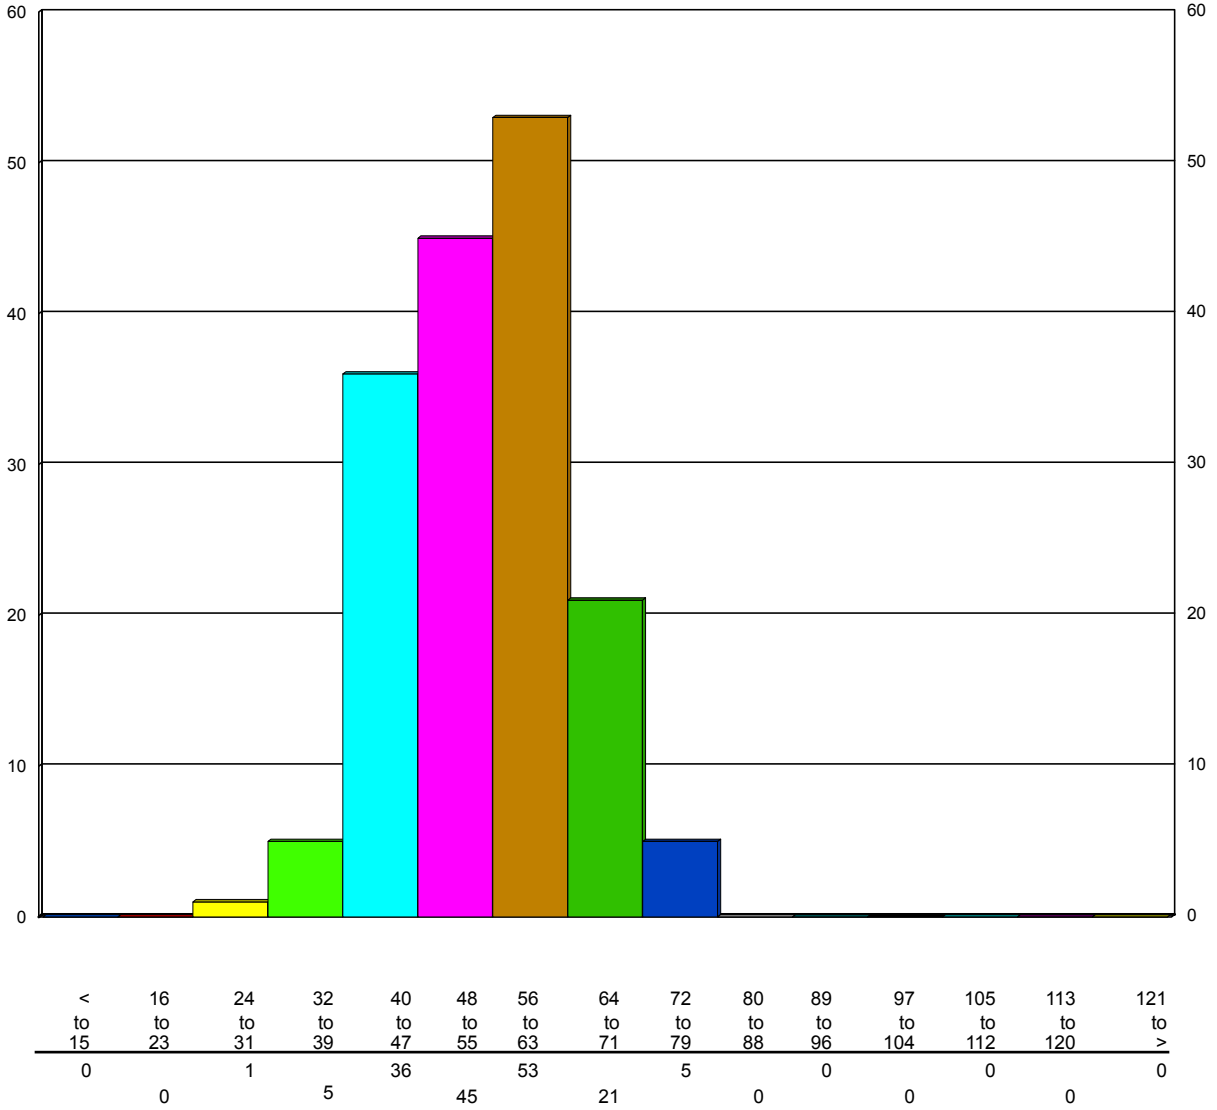

Speed/Volume Graph

HI-Star ID: 0001 Street: 68 St. State: AB City: Stettler County: Stettler	North of 41 Ave. Begin: Jun/15/11 15:08 Lane: Northbound Oper: GS Posted: 50 AADT Factor: 1	End: Jun/26/11 19:08 Hours: 268.00 Period: 60 Raw Count: 4884 AADT Count: 437
---	--	---

Wed, Jun/15/11

166

Speed/Volume Graph

HI-Star ID: 0001 Street: 68 St. State: AB City: Stettler County: Stettler	North of 41 Ave. Begin: Jun/15/11 15:08 Lane: Northbound Oper: GS Posted: 50 AADT Factor: 1	End: Jun/26/11 19:08 Hours: 268.00 Period: 60 Raw Count: 4884 AADT Count: 437
---	--	---

Thu, Jun/16/11

401

Speed/Volume Graph

HI-Star ID: 0001 Street: 68 St. State: AB City: Stettler County: Stettler	North of 41 Ave. Begin: Jun/15/11 15:08 Lane: Northbound Oper: GS Posted: 50 AADT Factor: 1	End: Jun/26/11 19:08 Hours: 268.00 Period: 60 Raw Count: 4884 AADT Count: 437
---	--	---

Fri, Jun/17/11

407

Speed/Volume Graph

HI-Star ID: 0001 Street: 68 St. State: AB City: Stettler County: Stettler	North of 41 Ave. Begin: Jun/15/11 15:08 Lane: Northbound Oper: GS Posted: 50 AADT Factor: 1	End: Jun/26/11 19:08 Hours: 268.00 Period: 60 Raw Count: 4884 AADT Count: 437
---	--	---