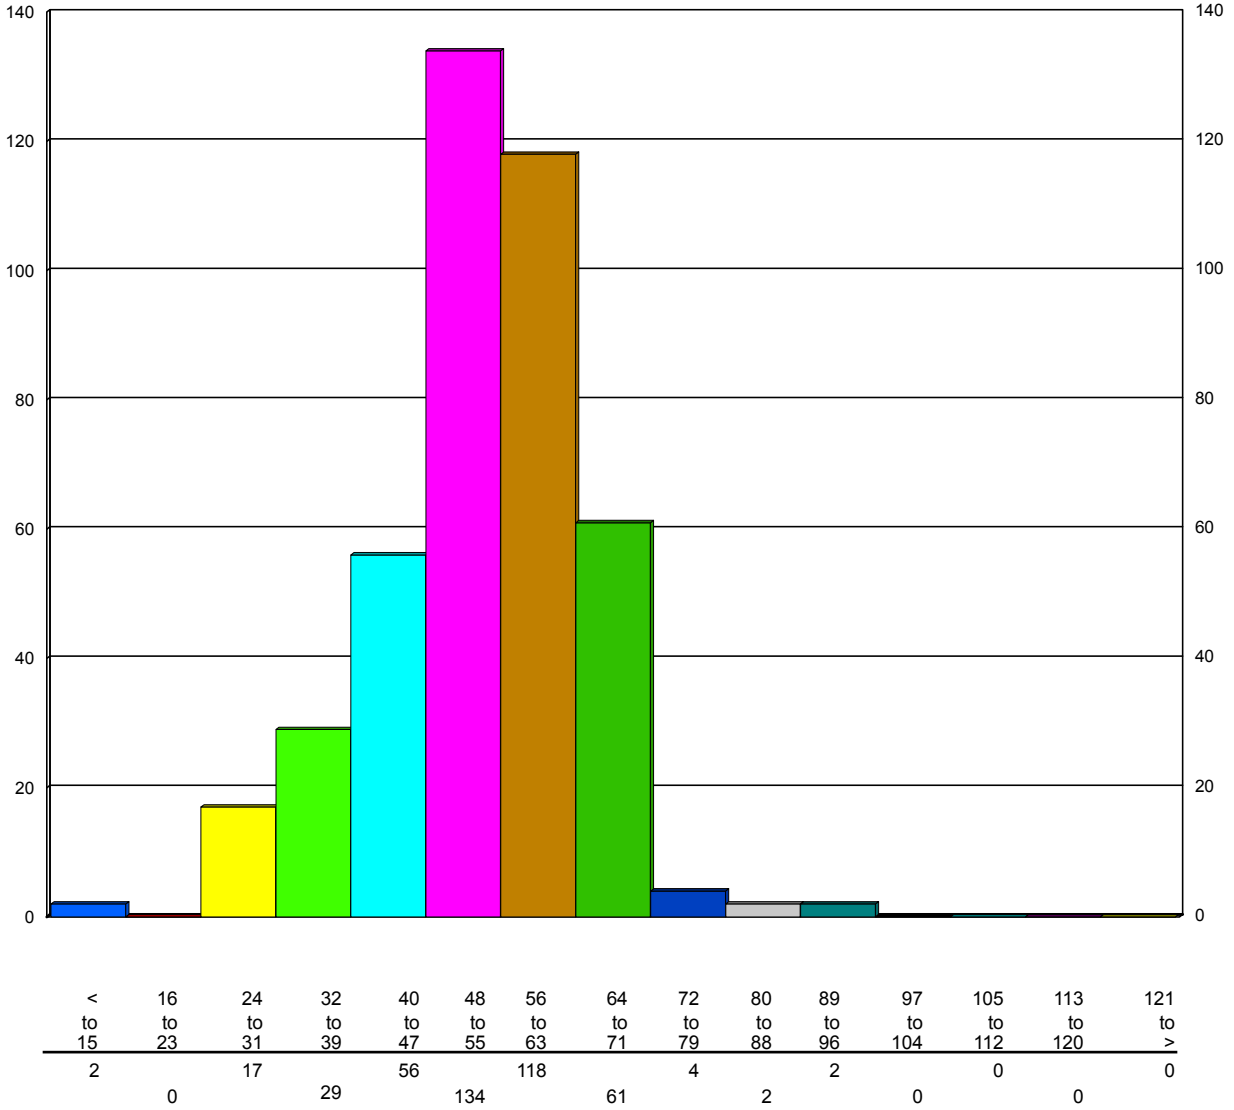

Speed/Volume Graph

HI-Star ID: 0001 Street: 68 St. State: AB City: Stettler County: Stettler	North of 41 Ave. Begin: Jun/15/11 15:08 Lane: Northbound Oper: GS Posted: 50 AADT Factor: 1	End: Jun/26/11 19:08 Hours: 268.00 Period: 60 Raw Count: 4884 AADT Count: 437
---	--	---

Sat, Jun/18/11

286

Speed/Volume Graph

HI-Star ID: 0001 Street: 68 St. State: AB City: Stettler County: Stettler	North of 41 Ave. Begin: Jun/15/11 15:08 Lane: Northbound Oper: GS Posted: 50 AADT Factor: 1	End: Jun/26/11 19:08 Hours: 268.00 Period: 60 Raw Count: 4884 AADT Count: 437
---	--	---

Sun, Jun/19/11

268

Speed/Volume Graph

HI-Star ID: 0001 Street: 68 St. State: AB City: Stettler County: Stettler	North of 41 Ave. Begin: Jun/15/11 15:08 Lane: Northbound Oper: GS Posted: 50 AADT Factor: 1	End: Jun/26/11 19:08 Hours: 268.00 Period: 60 Raw Count: 4884 AADT Count: 437
---	--	---

Mon, Jun/20/11

425

Speed/Volume Graph

HI-Star ID: 0001 Street: 68 St. State: AB City: Stettler County: Stettler	North of 41 Ave. Begin: Jun/15/11 15:08 Lane: Northbound Oper: GS Posted: 50 AADT Factor: 1	End: Jun/26/11 19:08 Hours: 268.00 Period: 60 Raw Count: 4884 AADT Count: 437
---	--	---