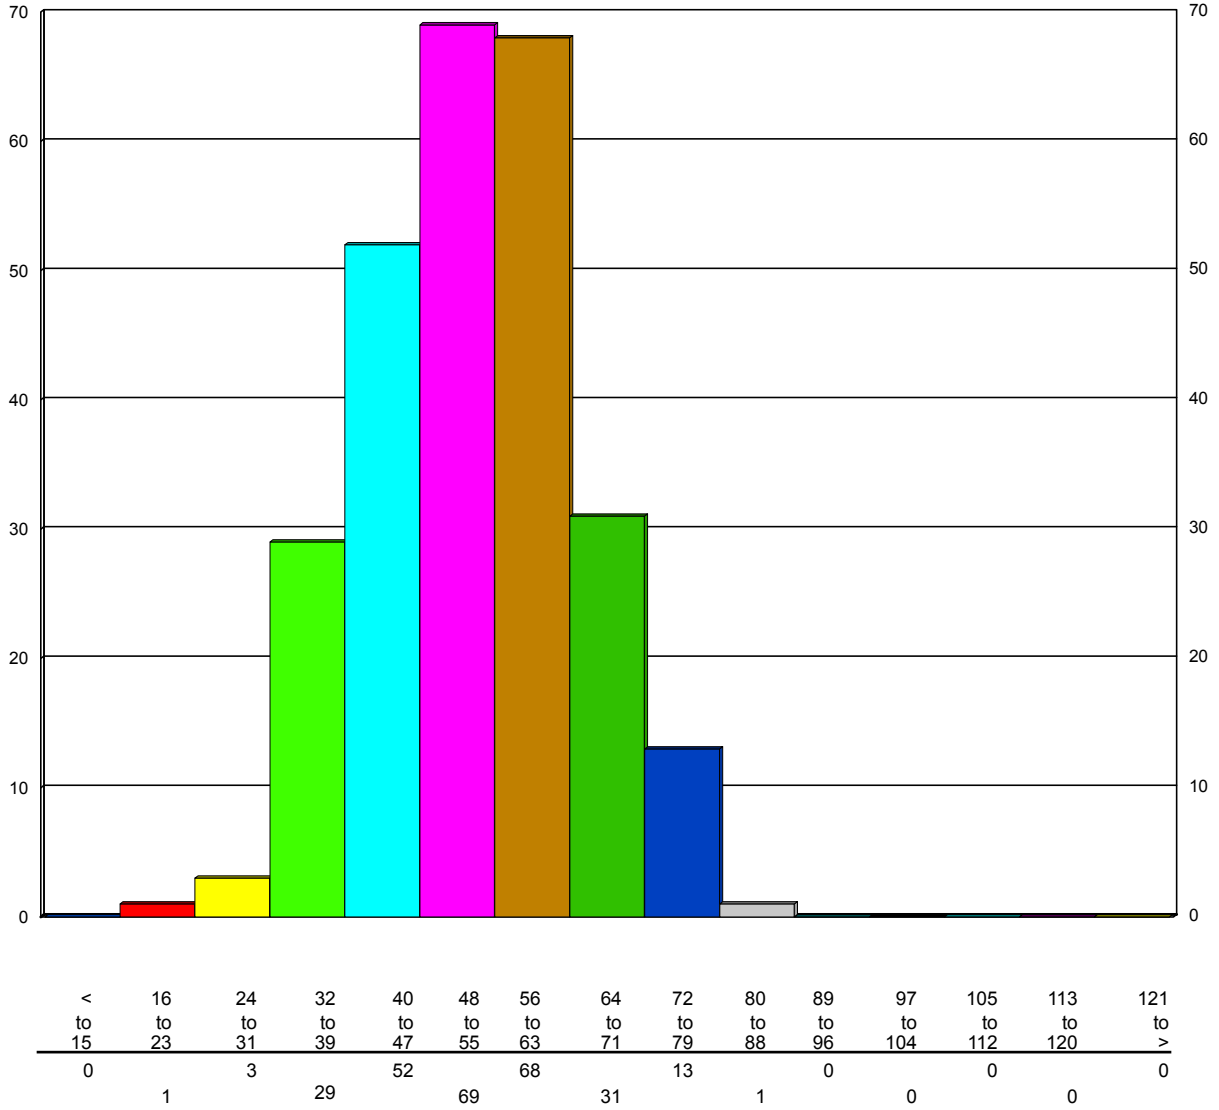

Thu, Jun/23/11

741

Speed/Volume Graph

HI-Star ID: 0001 Street: 68 St. State: AB City: Stettler County: Stettler	North of 41 Ave. Begin: Jun/15/11 15:08 Lane: Northbound Oper: GS Posted: 50 AADT Factor: 1	End: Jun/26/11 19:08 Hours: 268.00 Period: 60 Raw Count: 4884 AADT Count: 437
---	--	---

Fri, Jun/24/11

584

Speed/Volume Graph

HI-Star ID: 0001 Street: 68 St. State: AB City: Stettler County: Stettler	North of 41 Ave. Begin: Jun/15/11 15:08 Lane: Northbound Oper: GS Posted: 50 AADT Factor: 1	End: Jun/26/11 19:08 Hours: 268.00 Period: 60 Raw Count: 4884 AADT Count: 437
---	--	---

Sat, Jun/25/11

267

Speed/Volume Graph

HI-Star ID: 0001 Street: 68 St. State: AB City: Stettler County: Stettler	North of 41 Ave. Begin: Jun/15/11 15:08 Lane: Northbound Oper: GS Posted: 50 AADT Factor: 1	End: Jun/26/11 19:08 Hours: 268.00 Period: 60 Raw Count: 4884 AADT Count: 437
---	--	---