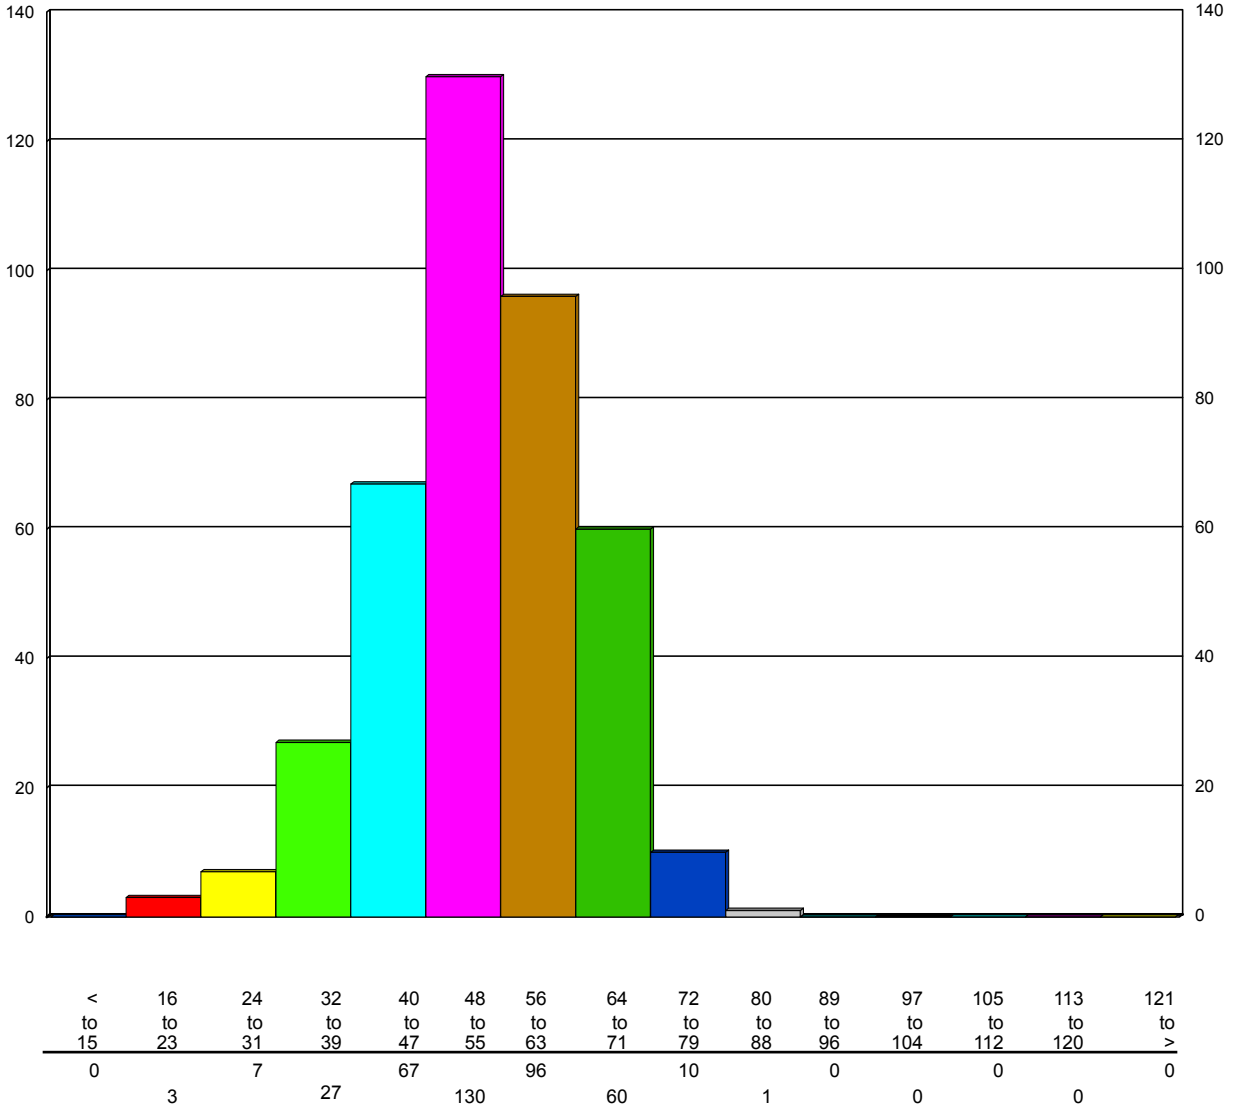

Speed/Volume Graph

HI-Star ID: 0001 Street: 68 St. State: AB City: Stettler County: Stettler	North of 41 Ave. Begin: Jun/15/11 15:08 Lane: Northbound Oper: GS Posted: 50 AADT Factor: 1	End: Jun/26/11 19:08 Hours: 268.00 Period: 60 Raw Count: 4884 AADT Count: 437
---	--	---

Wed, Jun/15/11

166

Speed/Volume Graph

HI-Star ID: 0001 Street: 68 St. State: AB City: Stettler County: Stettler	North of 41 Ave. Begin: Jun/15/11 15:08 Lane: Northbound Oper: GS Posted: 50 AADT Factor: 1	End: Jun/26/11 19:08 Hours: 268.00 Period: 60 Raw Count: 4884 AADT Count: 437
---	--	---

Thu, Jun/16/11

401

Speed/Volume Graph

HI-Star ID: 0001 Street: 68 St. State: AB City: Stettler County: Stettler	North of 41 Ave. Begin: Jun/15/11 15:08 Lane: Northbound Oper: GS Posted: 50 AADT Factor: 1	End: Jun/26/11 19:08 Hours: 268.00 Period: 60 Raw Count: 4884 AADT Count: 437
---	--	---

Fri, Jun/17/11

407

Speed/Volume Graph

HI-Star ID: 0001 Street: 68 St. State: AB City: Stettler County: Stettler	North of 41 Ave. Begin: Jun/15/11 15:08 Lane: Northbound Oper: GS Posted: 50 AADT Factor: 1	End: Jun/26/11 19:08 Hours: 268.00 Period: 60 Raw Count: 4884 AADT Count: 437
---	--	---