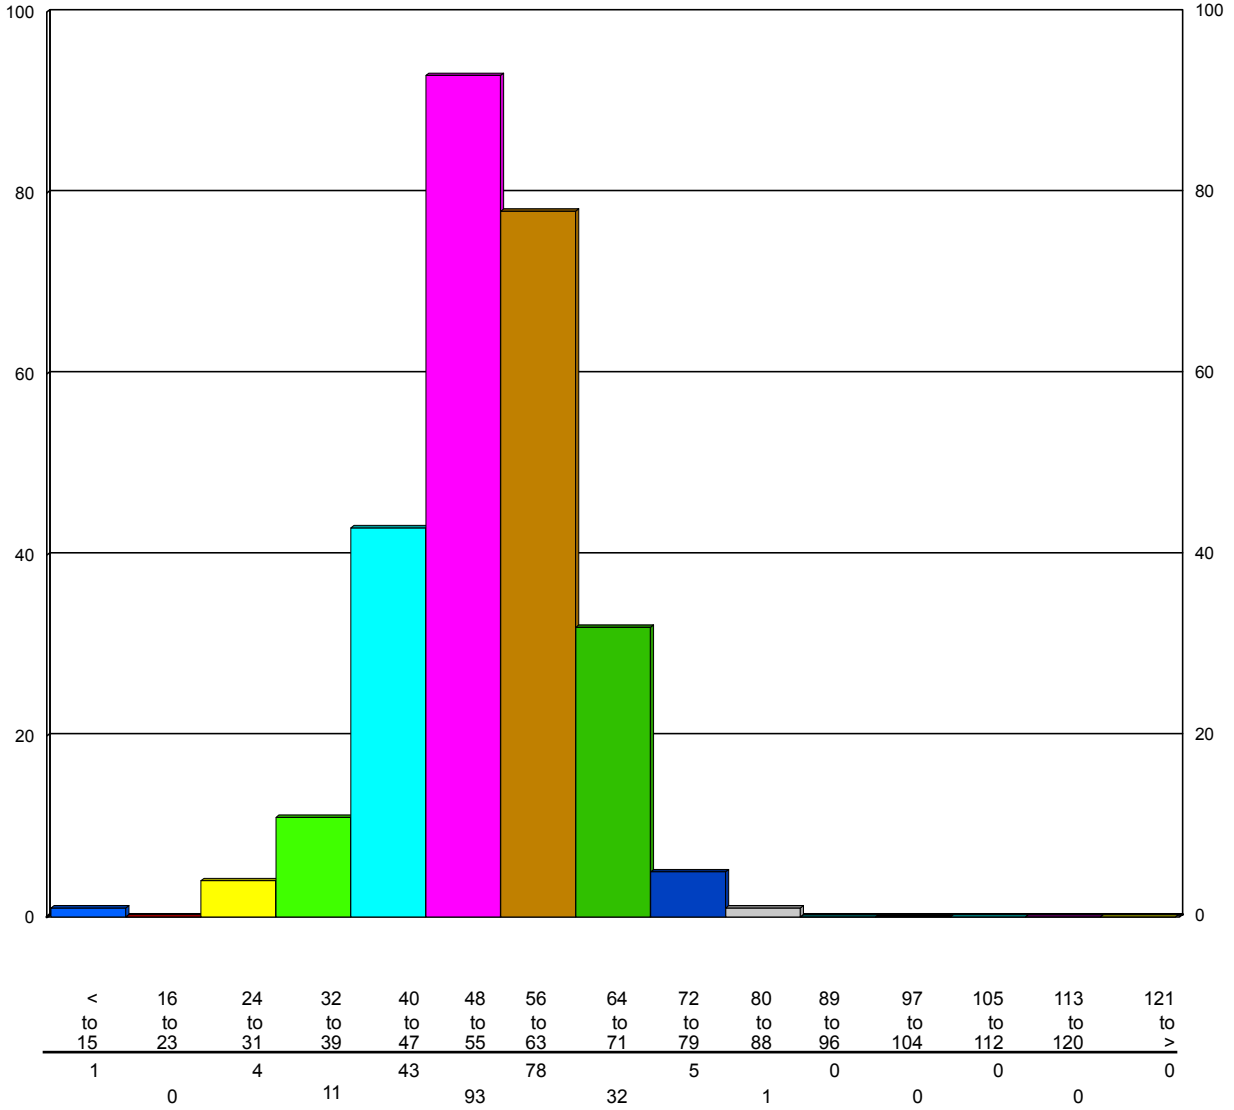

Speed/Volume Graph

HI-Star ID: 0001 Street: 68 St. State: AB City: Stettler County: Stettler	North of 41 Ave. Begin: Jun/15/11 15:08 Lane: Northbound Oper: GS Posted: 50 AADT Factor: 1	End: Jun/26/11 19:08 Hours: 268.00 Period: 60 Raw Count: 4884 AADT Count: 437
---	--	---

Fri, Jun/17/11

407

Speed/Volume Graph

HI-Star ID: 0001 Street: 68 St. State: AB City: Stettler County: Stettler	North of 41 Ave. Begin: Jun/15/11 15:08 Lane: Northbound Oper: GS Posted: 50 AADT Factor: 1	End: Jun/26/11 19:08 Hours: 268.00 Period: 60 Raw Count: 4884 AADT Count: 437
---	--	---

Sat, Jun/18/11

286

Speed/Volume Graph

HI-Star ID: 0001 Street: 68 St. State: AB City: Stettler County: Stettler	North of 41 Ave. Begin: Jun/15/11 15:08 Lane: Northbound Oper: GS Posted: 50 AADT Factor: 1	End: Jun/26/11 19:08 Hours: 268.00 Period: 60 Raw Count: 4884 AADT Count: 437
---	--	---

Sun, Jun/19/11

268

Speed/Volume Graph

HI-Star ID: 0001 Street: 68 St. State: AB City: Stettler County: Stettler	North of 41 Ave. Begin: Jun/15/11 15:08 Lane: Northbound Oper: GS Posted: 50 AADT Factor: 1	End: Jun/26/11 19:08 Hours: 268.00 Period: 60 Raw Count: 4884 AADT Count: 437
---	--	---