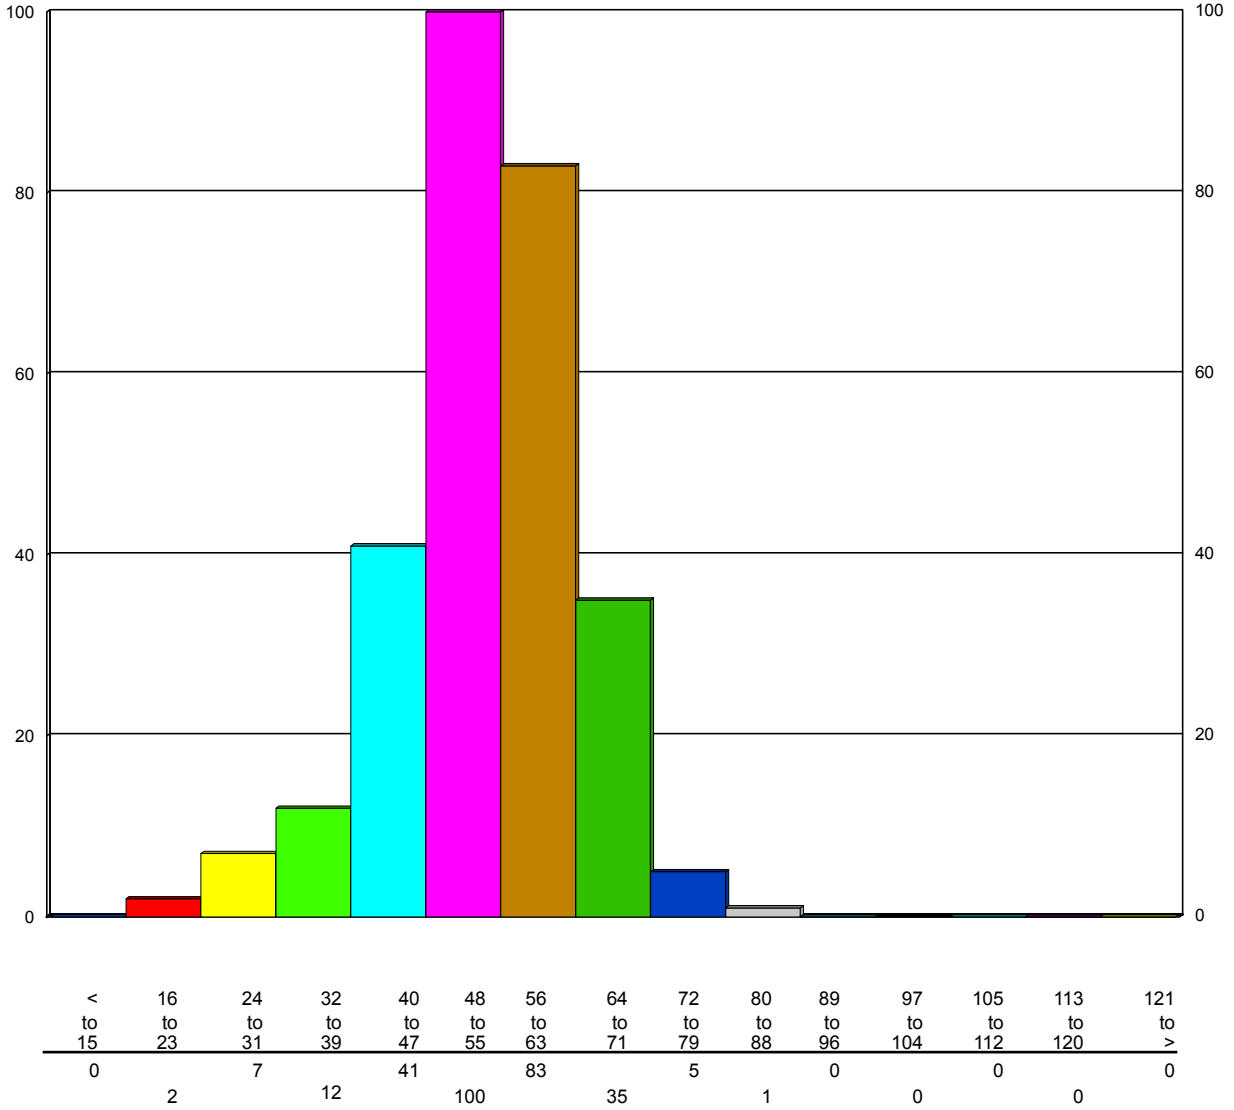

Speed/Volume Graph

HI-Star ID: 0001 Street: 68 St. State: AB City: Stettler County: Stettler	North of 41 Ave. Begin: Jun/15/11 15:08 Lane: Northbound Oper: GS Posted: 50 AADT Factor: 1	End: Jun/26/11 19:08 Hours: 268.00 Period: 60 Raw Count: 4884 AADT Count: 437
---	--	---

Thu, Jun/16/11

401

Speed/Volume Graph

HI-Star ID: 0001 Street: 68 St. State: AB City: Stettler County: Stettler	North of 41 Ave. Begin: Jun/15/11 15:08 Lane: Northbound Oper: GS Posted: 50 AADT Factor: 1	End: Jun/26/11 19:08 Hours: 268.00 Period: 60 Raw Count: 4884 AADT Count: 437
---	--	---

Fri, Jun/17/11

407

Speed/Volume Graph

HI-Star ID: 0001 Street: 68 St. State: AB City: Stettler County: Stettler	North of 41 Ave. Begin: Jun/15/11 15:08 Lane: Northbound Oper: GS Posted: 50 AADT Factor: 1	End: Jun/26/11 19:08 Hours: 268.00 Period: 60 Raw Count: 4884 AADT Count: 437
---	--	---

Sat, Jun/18/11

286

Speed/Volume Graph

HI-Star ID: 0001 Street: 68 St. State: AB City: Stettler County: Stettler	North of 41 Ave. Begin: Jun/15/11 15:08 Lane: Northbound Oper: GS Posted: 50 AADT Factor: 1	End: Jun/26/11 19:08 Hours: 268.00 Period: 60 Raw Count: 4884 AADT Count: 437
---	--	---