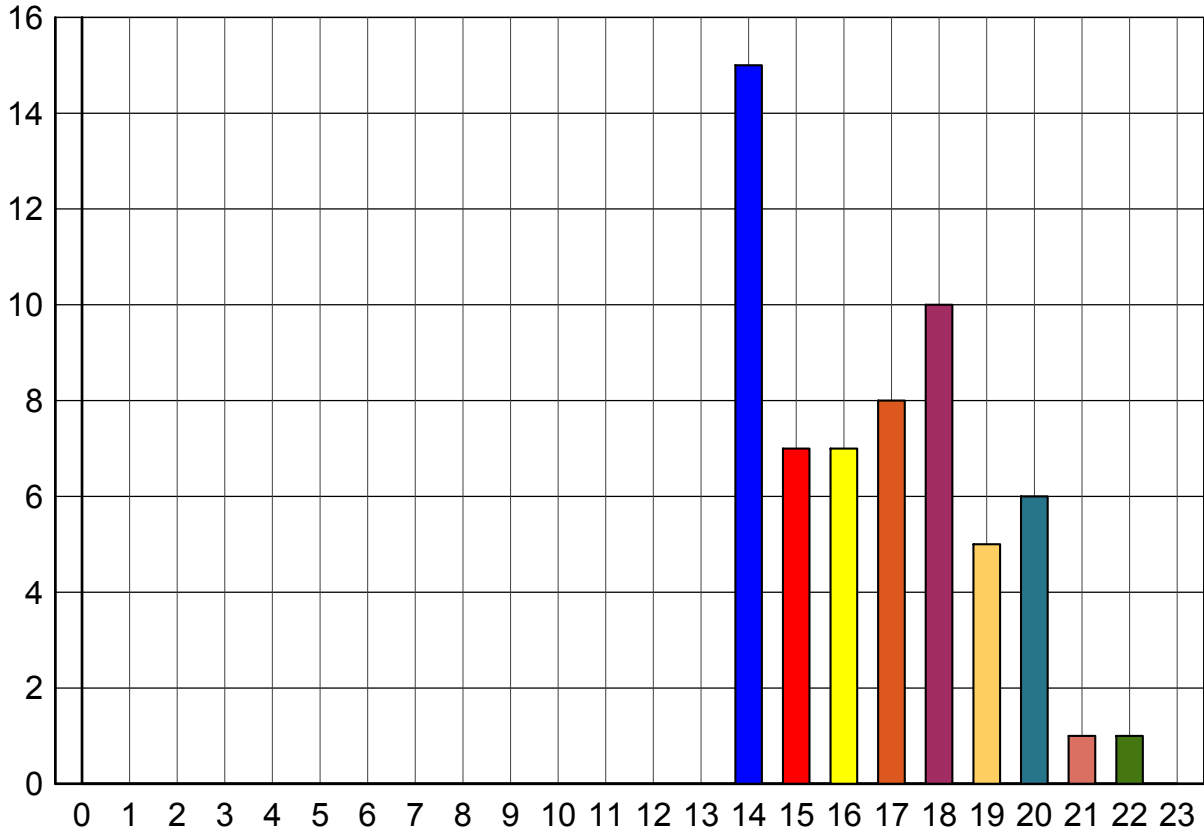

Time/Volume Graph

HI-Star ID: 0001
 Street: 50 St.
 State: AB
 City: Stettler
 County: Stettler

Begin: Oct-19-09 14:24
 Lane: Northbound
 Oper: GS
 Posted: 50
 AADT Factor: 1

End: Oct-27-09 09:32
 Hours: 187.13
 Period: 60
 Raw Count: 1144
 AADT Count: 147

Mon, Oct-19-09

(0) 12:00 - 12:59	(6) 06:00 - 06:59	(12) 12:00 - 12:59	(18) 18:00 - 18:59	10
(1) 01:00 - 01:59	(7) 07:00 - 07:59	(13) 13:00 - 13:59	(19) 19:00 - 19:59	5
(2) 02:00 - 02:59	(8) 08:00 - 08:59	(14) 14:00 - 14:59	(20) 20:00 - 20:59	6
(3) 03:00 - 03:59	(9) 09:00 - 09:59	(15) 15:00 - 15:59	(21) 21:00 - 21:59	1
(4) 04:00 - 04:49	(10) 10:00 - 10:59	(16) 16:00 - 16:59	(22) 22:00 - 22:59	1
(5) 05:00 - 05:59	(11) 11:00 - 11:59	(17) 17:00 - 17:59	(23) 23:00 - 23:59	0