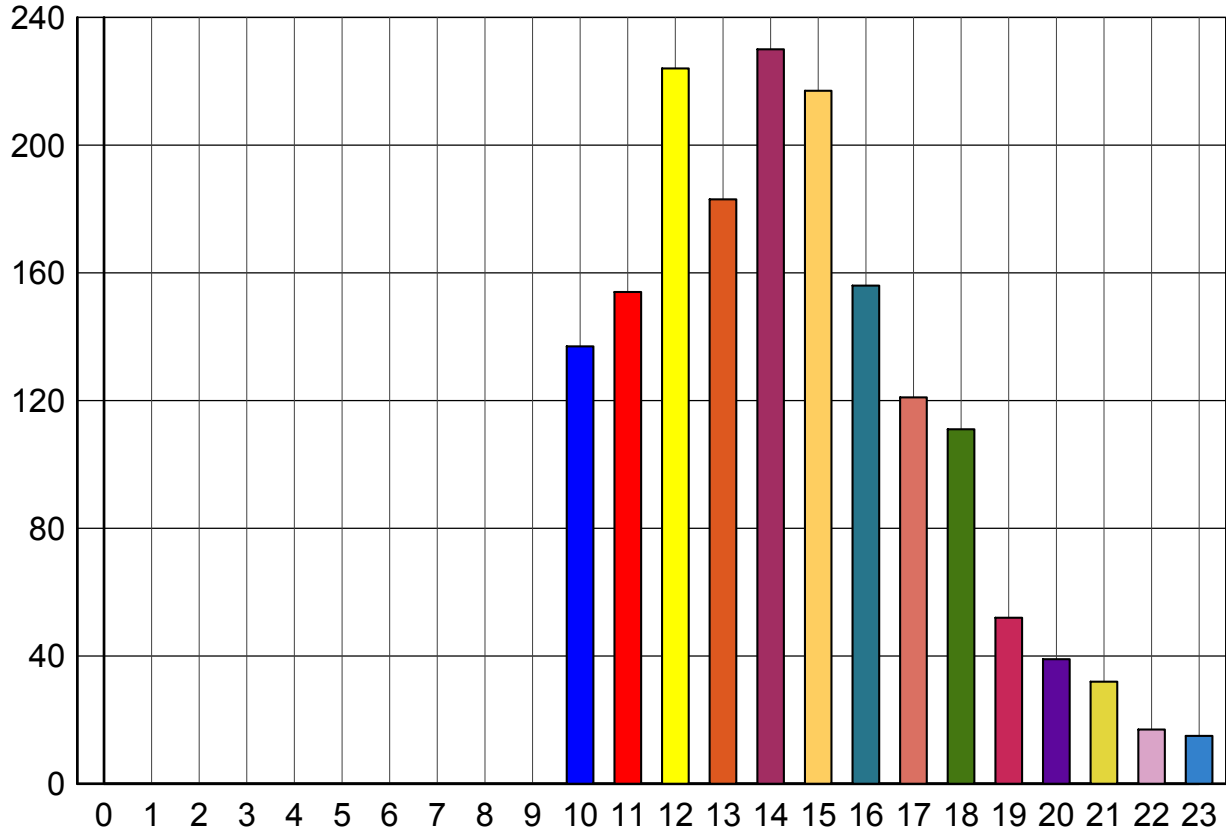

Time/Volume Graph

HI-Star ID: 0001
 Street: 50 Ave.
 State: AB
 City: Stettler
 County: Stettler

Begin: Oct-08-09 10:42
 Lane: Eastbound
 Oper: GS
 Posted: 30
 AADT Factor: 1

End: Oct-13-09 16:42
 Hours: 126.00
 Period: 60
 Raw Count: 7688
 AADT Count: 1,464

Thu, Oct-08-09

(0) 12:00 - 12:59	(6) 06:00 - 06:59	(12) 12:00 - 12:59	224	(18) 18:00 - 18:59	111
(1) 01:00 - 01:59	(7) 07:00 - 07:59	(13) 13:00 - 13:59	183	(19) 19:00 - 19:59	52
(2) 02:00 - 02:59	(8) 08:00 - 08:59	(14) 14:00 - 14:59	230	(20) 20:00 - 20:59	39
(3) 03:00 - 03:59	(9) 09:00 - 09:59	(15) 15:00 - 15:59	217	(21) 21:00 - 21:59	32
(4) 04:00 - 04:49	(10) 10:00 - 10:59	(16) 16:00 - 16:59	156	(22) 22:00 - 22:59	17
(5) 05:00 - 05:59	(11) 11:00 - 11:59	(17) 17:00 - 17:59	121	(23) 23:00 - 23:59	15