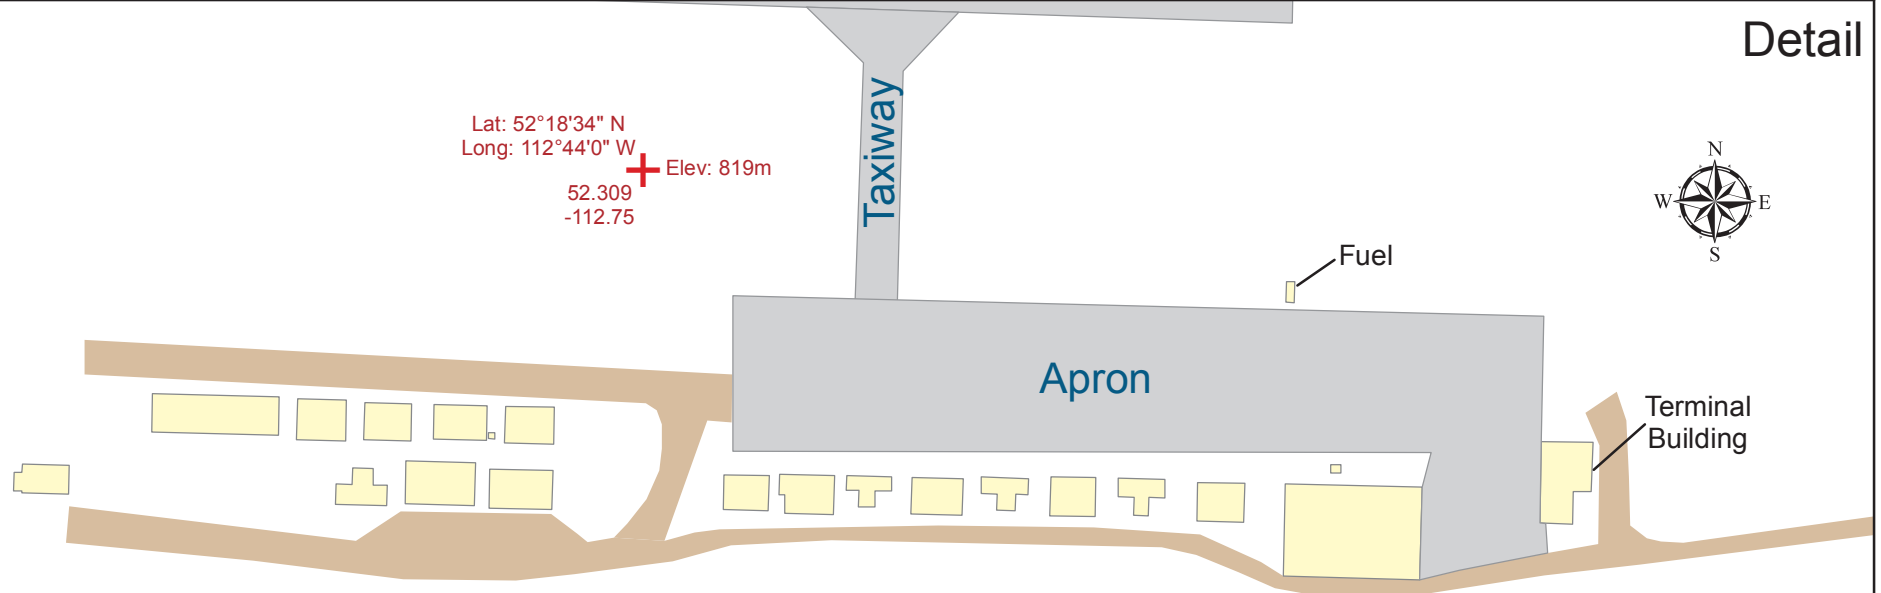

Stettler Airport

Overview

Detail

Legend

-  Paved
-  Structures
-  Roads

Map produced December 2007
Intended for general information only
The Town of Stettler is not responsible
for any errors or omissions.
Datum: NAD 83
Projection: UTM Zone 12
Additional copies available at
www.stettler.net