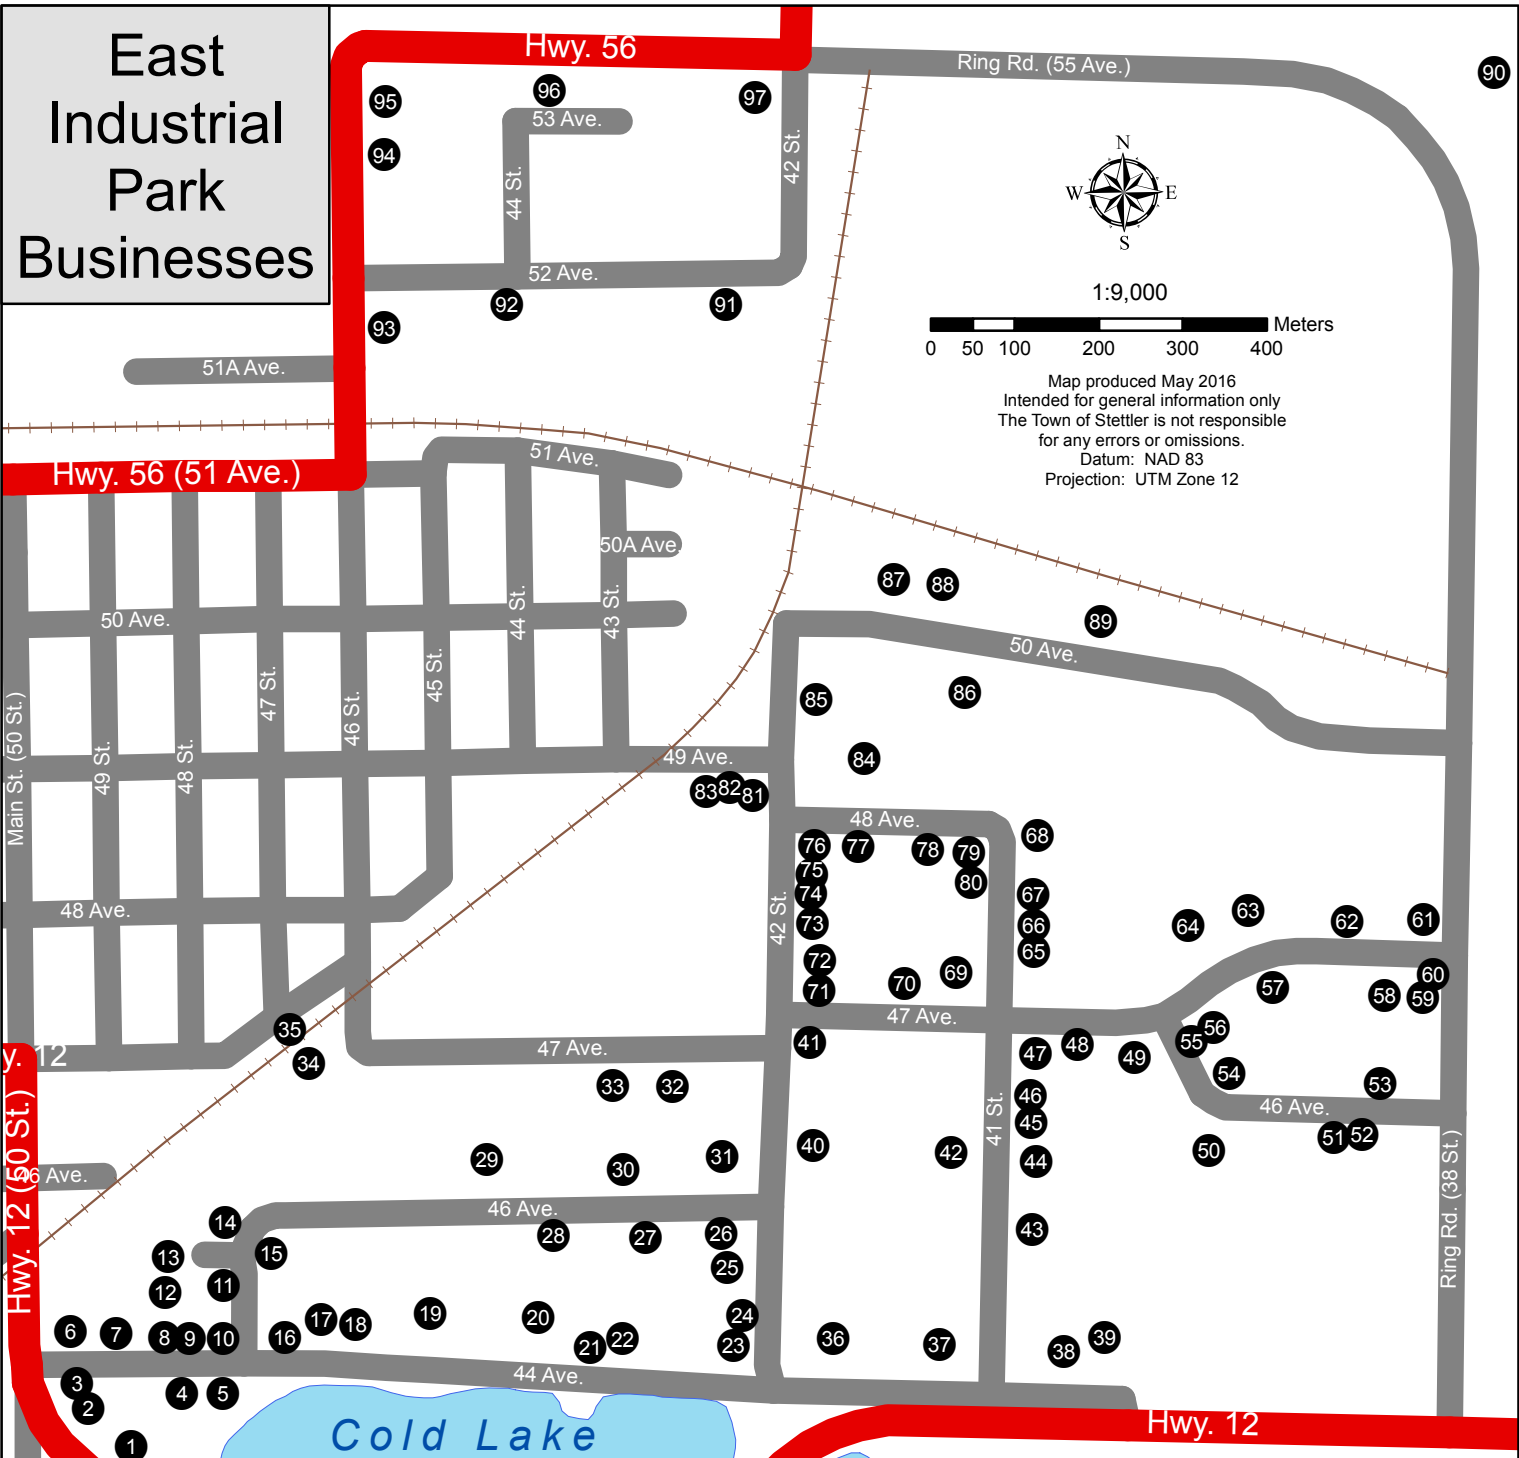

East Industrial Park Businesses

Map produced May 2016
Intended for general information only
The Town of Stettler is not responsible
for any errors or omissions.
Datum: NAD 83
Projection: UTM Zone 12

ATCO Electric, 86	Campus Alberta Central, 94	Hoopfer Construction, 55	Score Projects, 64	Transcend Safety Services, 10
Able Oilfield Construction, 14	Canadian Natural Resources, 80	Hunt Inspections, 79	Shrum's Sausage & Meats, 72	Turtle Club Truck & Car Wash, 6
Above & Beyond Compression, 75	Canadian Water Recyclers, 70	JT Auto Body, 49	Stettler Auction Mart, 91	Two-Way Oilfield Services, 51
Action Plumbing & Excavating, 16	Carillion, 43	Jen Express, 83	Stettler Crossfit/Yoga with Andrea, 89	UFA Fertilizer Plant, 93
Alberta Prairie Steam Tours, 35	Centrica Energy, 5	Jiffy Lube, 7	Stettler Dodge, 19	United Tank Inspections, 50
All Gotta Go, 27	Clear Glycoline, 46	Koch Fuels Products, 58	Stettler Flooring & Paint, 74	Valhalla Filtration, 45
Allied Vessel Fabrication, 97	Clearview Bus Maintenance, 85	Lyster Farms, 84	Stettler Mini Storage, 57	Vortex, 36
Altagas, 87	Co-op Cardlock, 47	MK Auto Detailing, 67	Stettler Phone Repair, 25	WTS Manufacturing & Sales, 54
Artemis, 2	Co-op Stettler Petroleum, 48	Metalex Metal Buildings, 30	Stettler Sales & Rentals, 22	Watson Welding, 42
Aspen Ford, 23	Contact Safety Services, 18	Multi-Chem Production Chemicals, 73	Stettler Seed Cleaning Plant, 33	Welltec Canada, 66
Aucklands-Grainger, 76	Crop Production Services, 96	NGC Compression Solutions, 62	Stettler Transfer Site, 90	Wood Hill Instrumentation, 13
Auto Xtras, 24	Dean's Machine, 11	Napa Auto Parts/Woody's Automotive, 1	Stettler Transit Mix, 31	Woodcraft by Dave, 56
Autotruster, 15	Dymy Oilfield Services, 32	North Star Trucking, 88	TAK Oilfield Sales, 28	Zedi, 61
Baker Hughes, 39	Fastimes Towing, 65	OK Tire, 4	TAK Oilfield Sales, 29	
Bell Painting & Sandblasting, 63	Flaman Rentals, 60	On Deck Energy Services, 71	TKS Controls, 44	
Bill's Farm Supplies, 38	Foam Feeders, 12	P&H Elevator Society, 34	Tandem Electric & Controls, 21	
Blood Hound Locating, 52	Foremost, 95	Parcels Trucking, 68	Tarpon Energy Services, 78	
Bounty Onsite, 82	Fountain Tire, 17	Petro Canada Petro-Pass, 59	Techmaton Electric & Controls, 9	
Brennan Auto Body, 77	GT Hydraulic & Bearing, 53	Railside Design, 3	Terroco Oilfield Services, 41	
Bumper to Bumper Auto Parts, 81	Heartland Industries, 26	Re-Glycol, 69	Tornado Combustion Technologies, 8	
CJ Oilfield Construction, 40	Hi-Way 9, 92	Romar Power Sports, 20	Tornado Petrofield Industries, 37