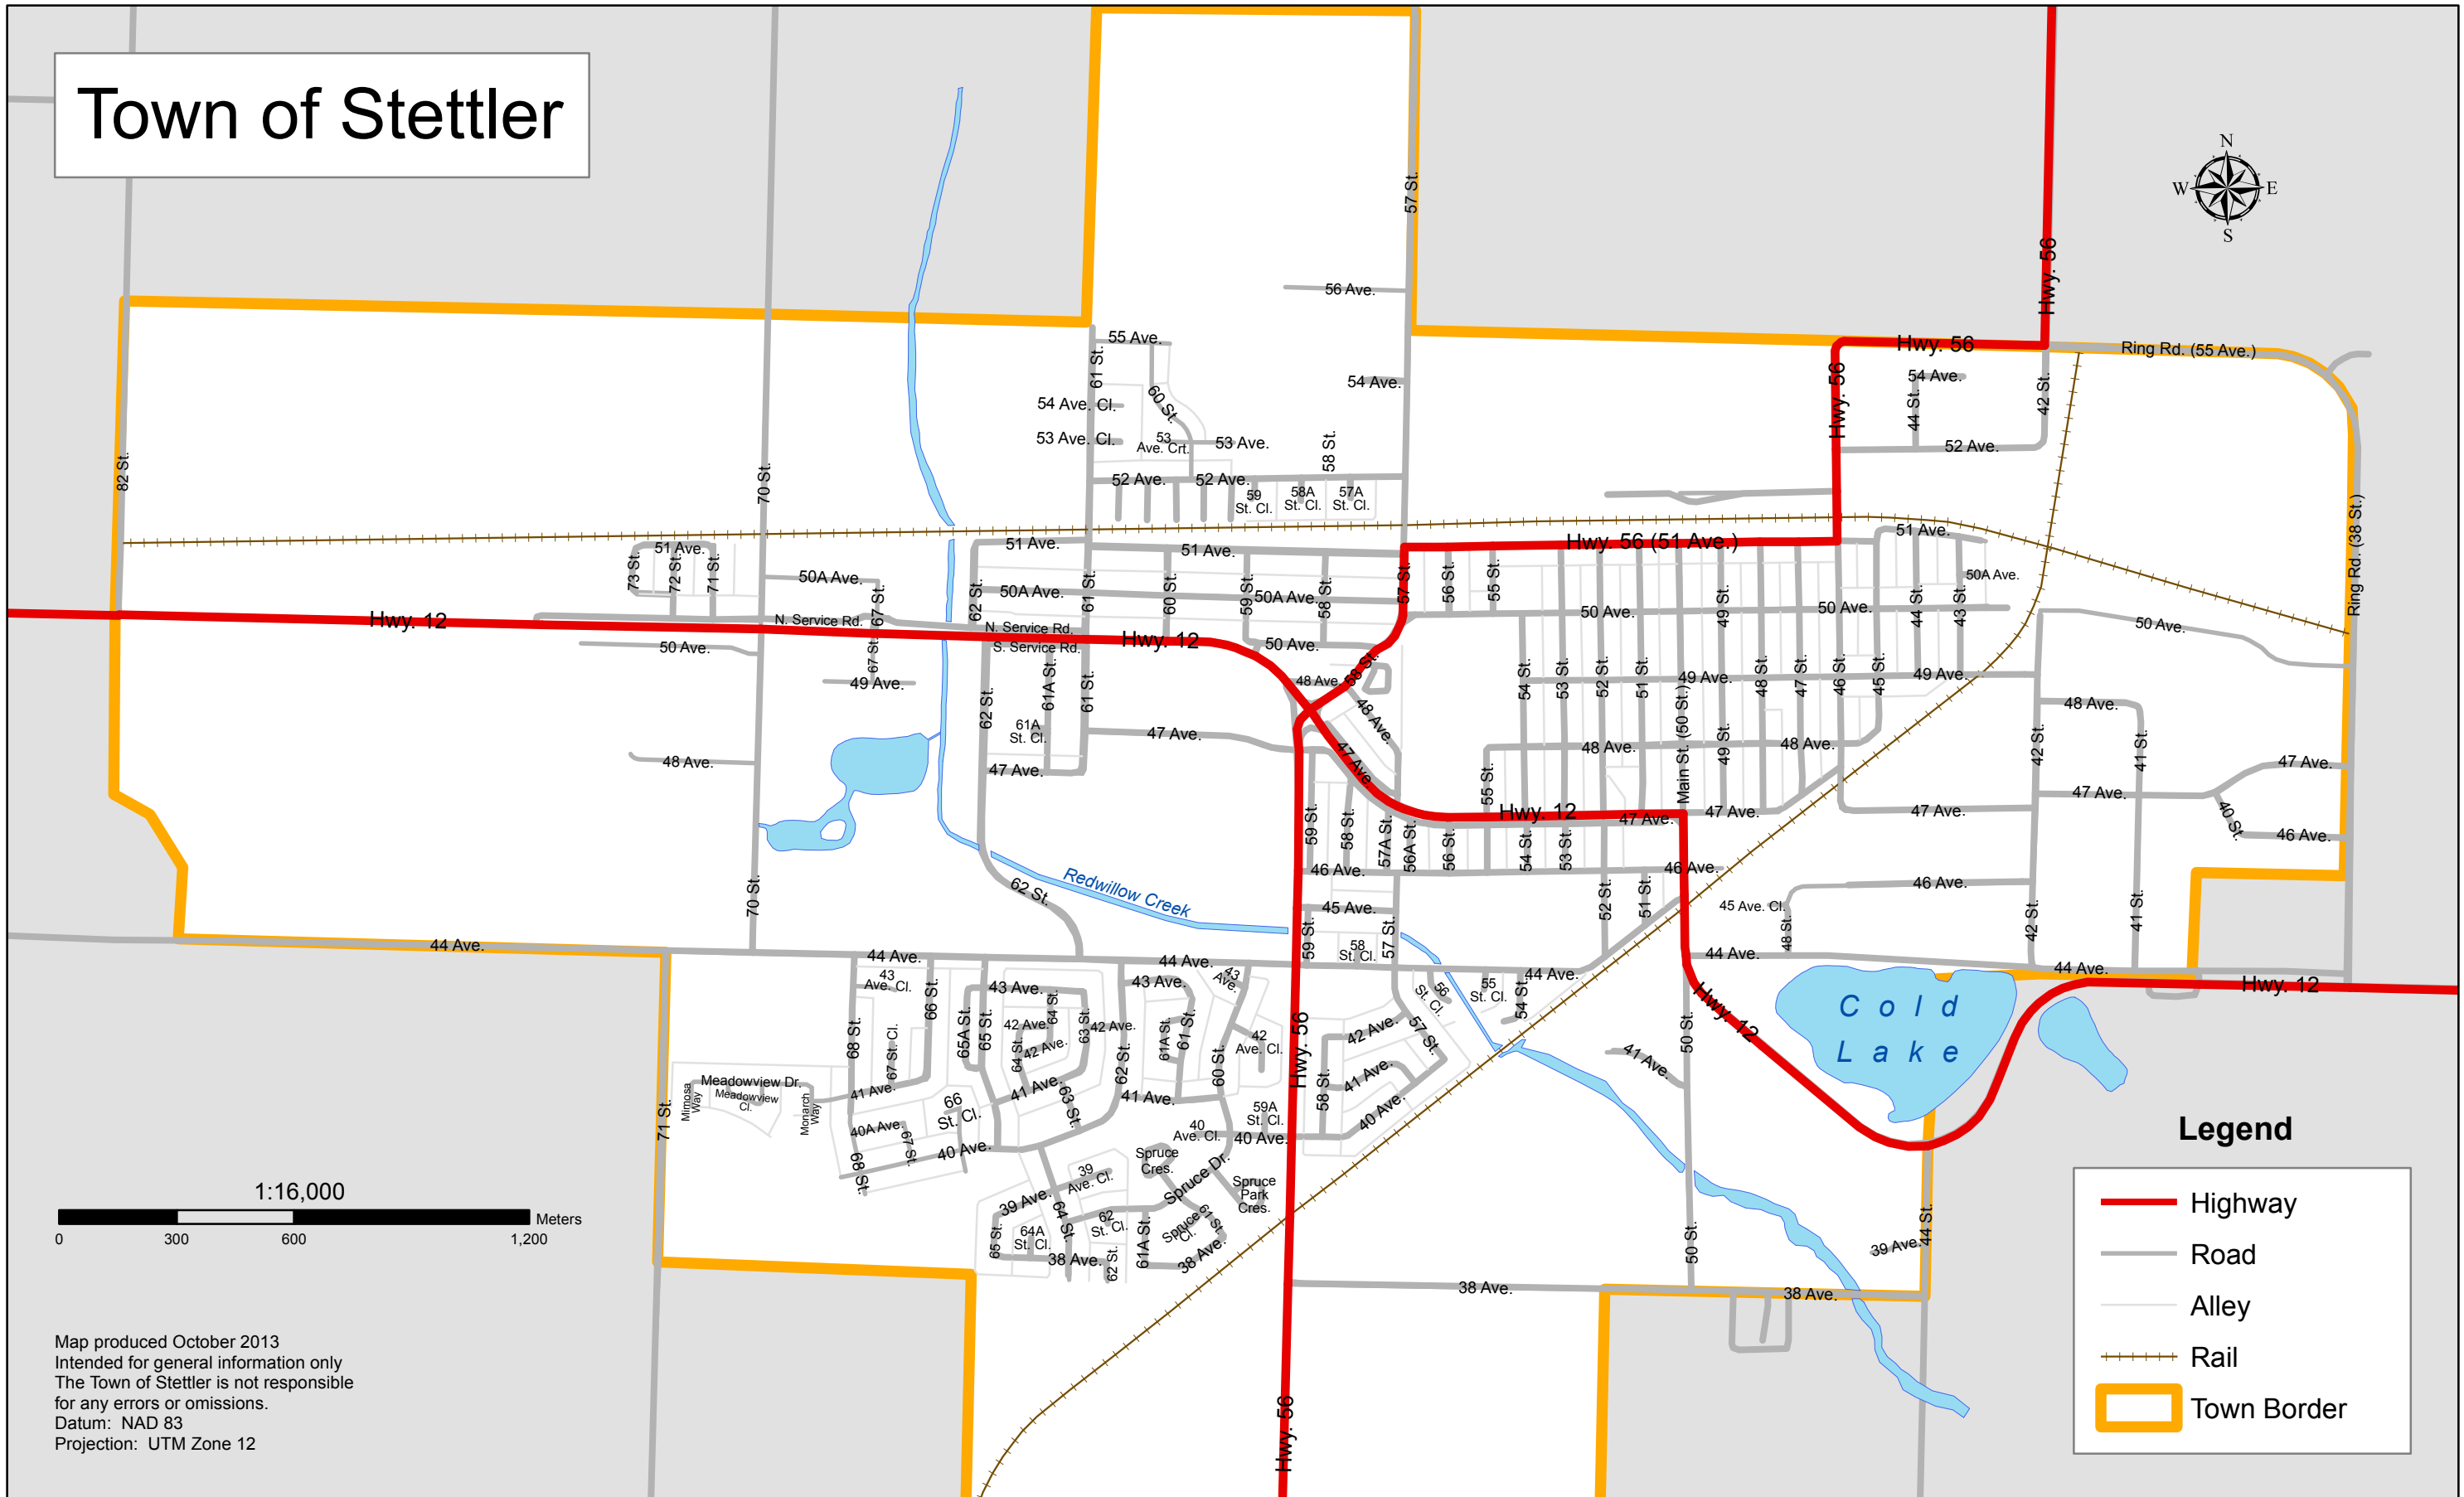

Town of Stettler

Map produced October 2013
Intended for general information only
The Town of Stettler is not responsible
for any errors or omissions.
Datum: NAD 83
Projection: UTM Zone 12

Legend

- Highway
- Road
- Alley
- Rail
- Town Border