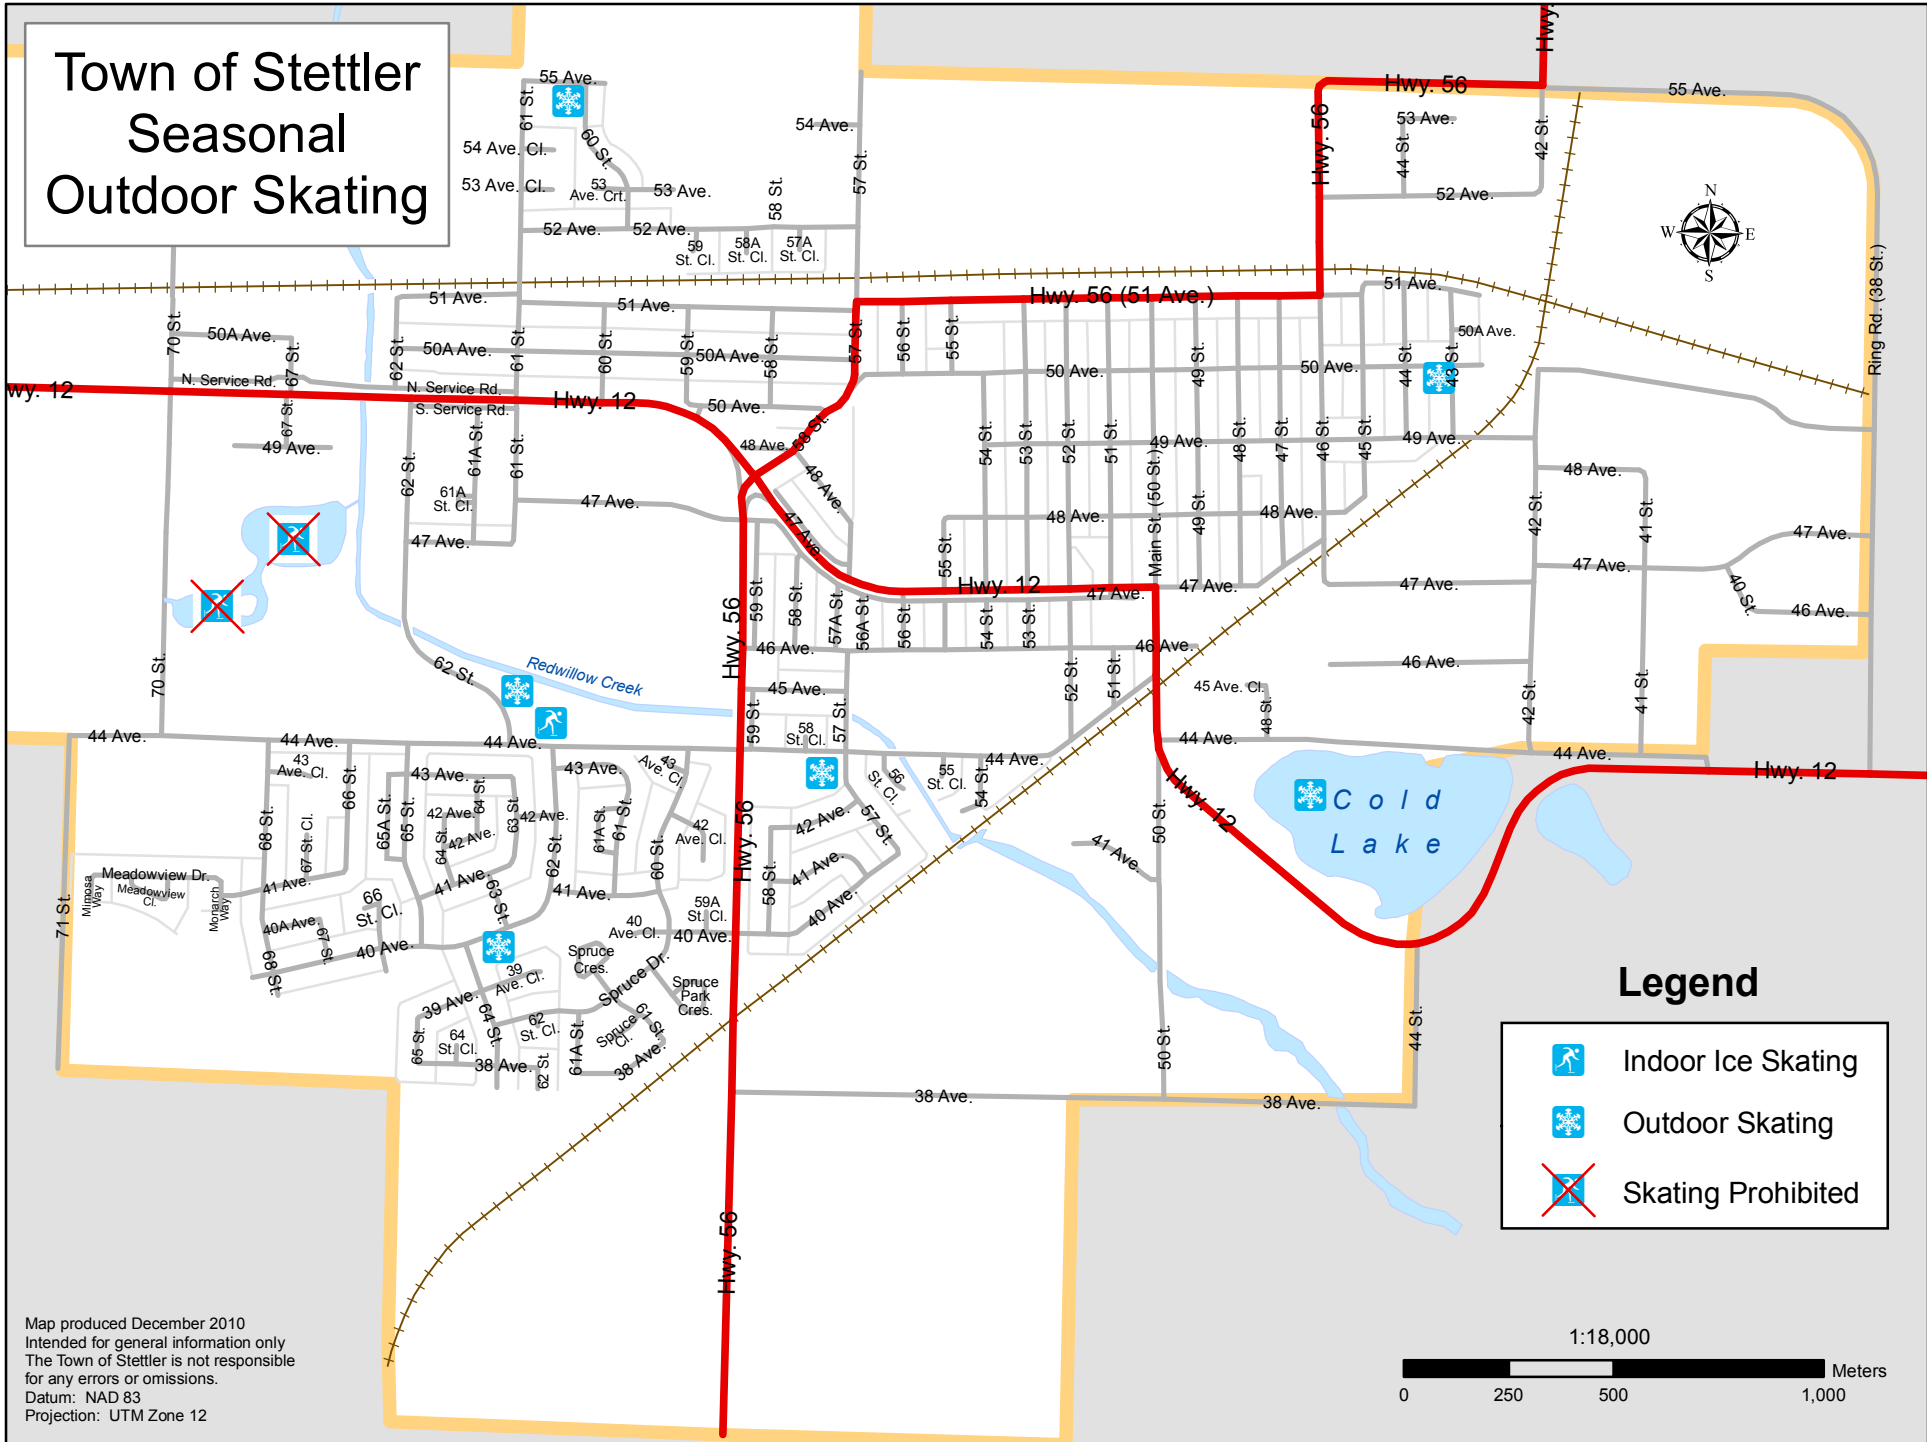

Town of Stettler Seasonal Outdoor Skating

Map produced December 2010
 Intended for general information only
 The Town of Stettler is not responsible
 for any errors or omissions.
 Datum: NAD 83
 Projection: UTM Zone 12

Legend

-  Indoor Ice Skating
-  Outdoor Skating
-  Skating Prohibited