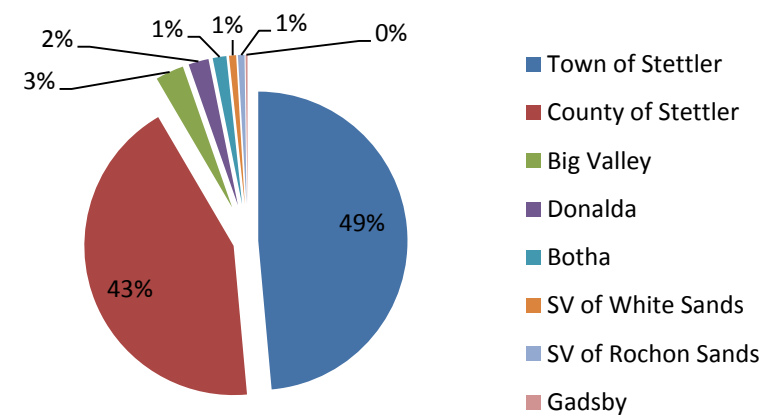

# How is our population distributed in the region?

- Legend**
- 2011 Census
  - Town of Stettler
  - 5 miles
  - 10 miles
  - 20 miles
  - County of Stettler

## Percentage of Regional Population