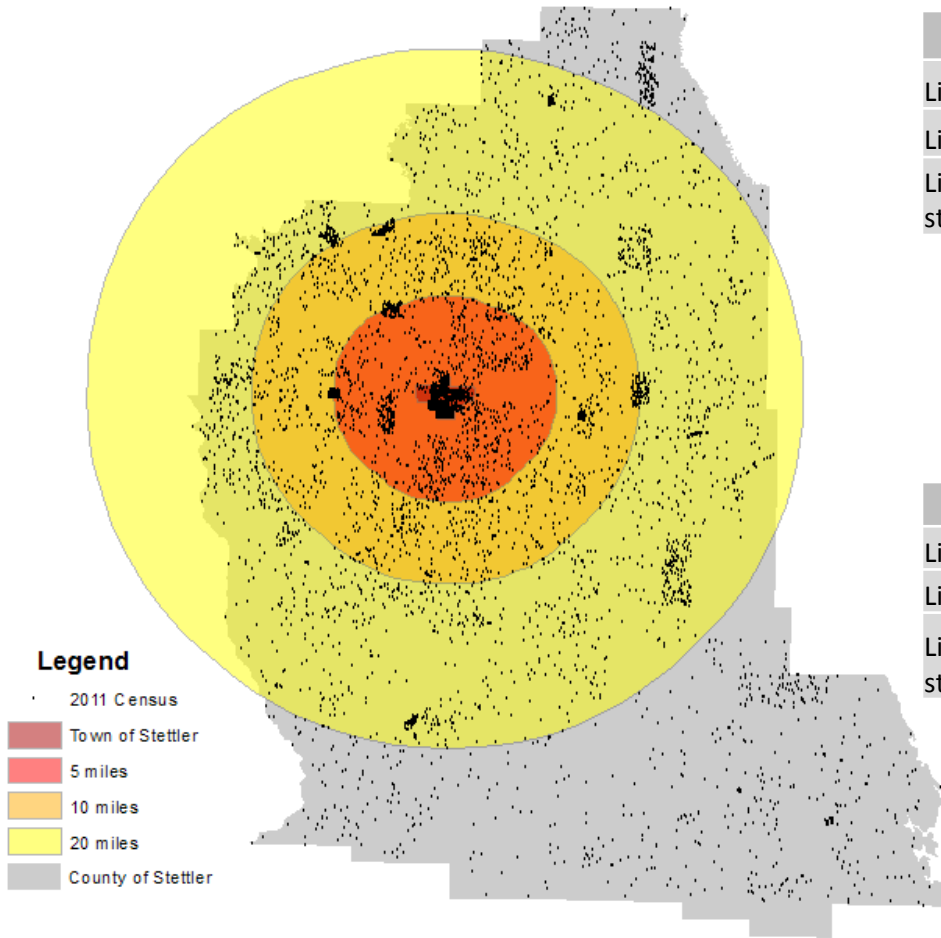

# How is our population distributed in the region?

- Legend**
- 2011 Census
  - Town of Stettler
  - 5 miles
  - 10 miles
  - 20 miles
  - County of Stettler

## Percentage of Regional Population

# How is our population distributed in the region?

Including Town of Stettler	2011 Census	% of Regional Population
Living within 5 miles of Stettler	7212	60.94
Living within 10 miles of Stettler	8960	75.71
Living within 20 miles of Stettler (and still within County Boundaries)	11285	95.35

Can also be thought of as “all residents in the region”

Excluding Town of Stettler	2011 Census	% of Regional Population
Living within 5 miles of Stettler	1464	24.05
Living within 10 miles of Stettler	3212	52.77
Living within 20 miles of Stettler (and still within County Boundaries)	5537	90.96