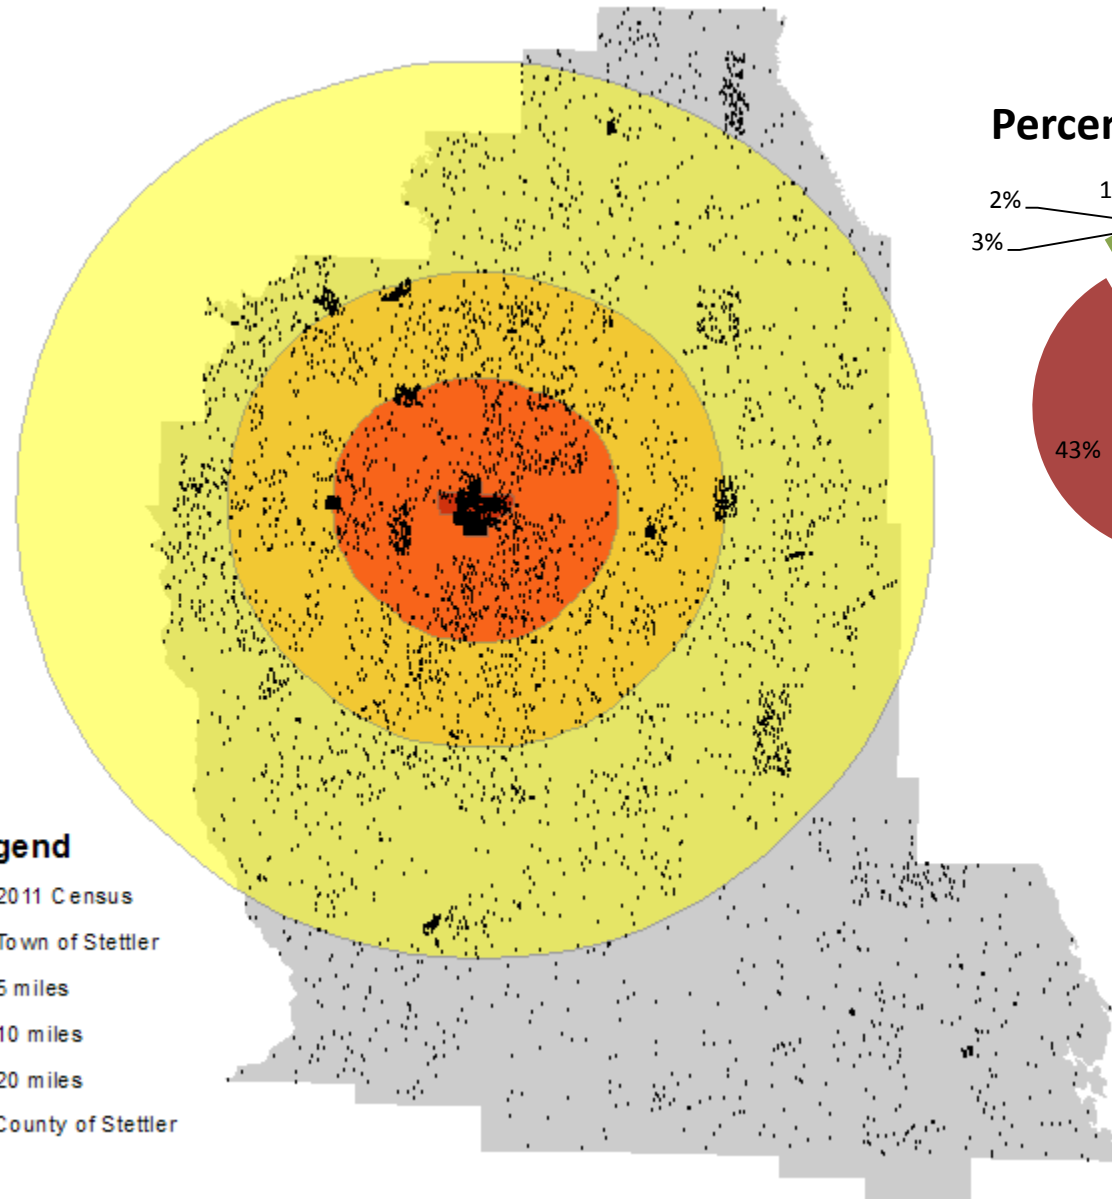

# How is our population distributed in the region?

- Legend**
- 2011 Census
  - Town of Stettler
  - 5 miles
  - 10 miles
  - 20 miles
  - County of Stettler

## Percentage of Regional Population

# How is our population distributed in the region?

Including Town of Stettler	2011 Census	% of Regional Population
Living within 5 miles of Stettler	7212	60.94
Living within 10 miles of Stettler	8960	75.71
Living within 20 miles of Stettler (and still within County Boundaries)	11285	95.35

Can also be thought of as “all residents in the region”

Excluding Town of Stettler	2011 Census	% of Regional Population
Living within 5 miles of Stettler	1464	24.05
Living within 10 miles of Stettler	3212	52.77
Living within 20 miles of Stettler (and still within County Boundaries)	5537	90.96