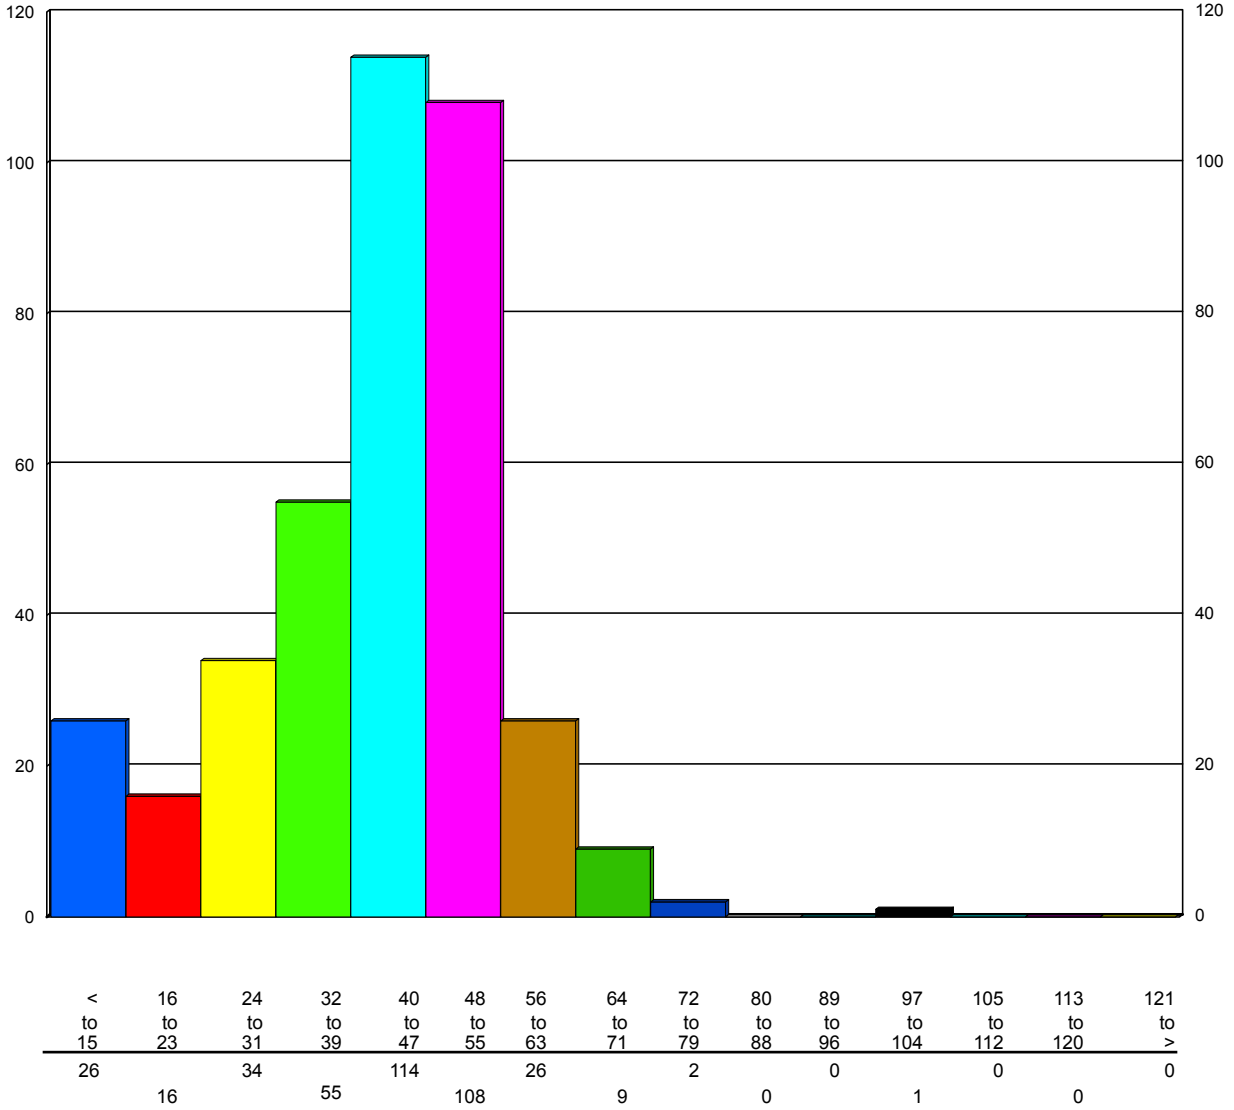

Speed/Volume Graph

HI-Star ID: 0001 Street: 68 St. State: AB City: Stettler County: Stettler	North of 41 Ave. Begin: Jul/28/11 14:39 Lane: Southbound Oper: GS Posted: 50 AADT Factor: 1	End: Aug/08/11 14:09 Hours: 263.50 Period: 60 Raw Count: 3419 AADT Count: 311

Sat, Aug/06/11

391