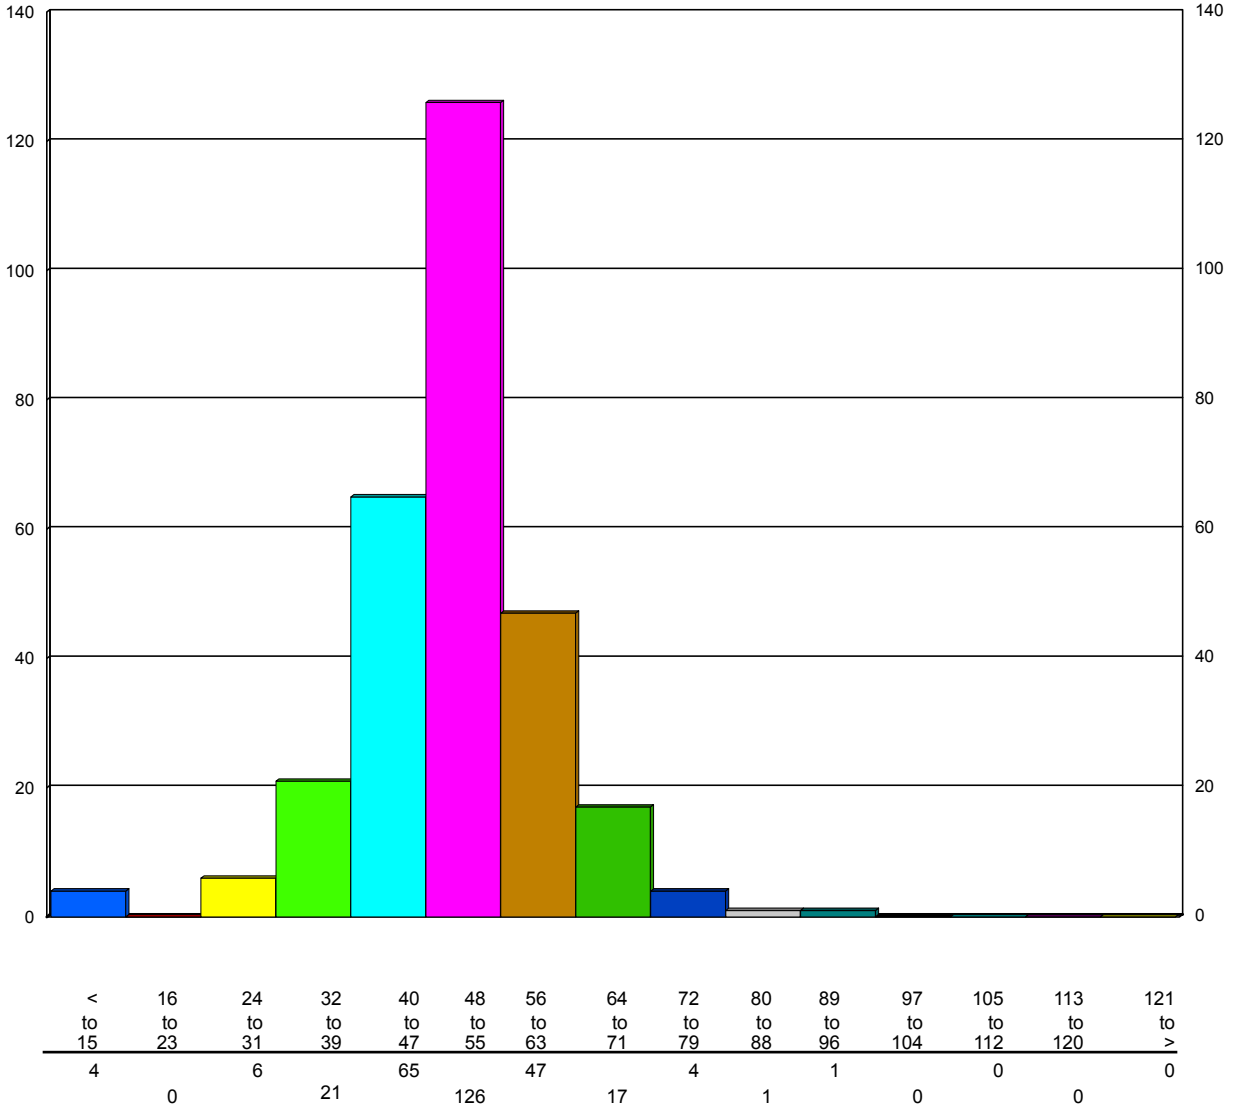

Speed/Volume Graph

HI-Star ID: 0001 Street: 68 St. State: AB City: Stettler County: Stettler	North of 41 Ave. Begin: Jul/28/11 14:39 Lane: Southbound Oper: GS Posted: 50 AADT Factor: 1	End: Aug/08/11 14:09 Hours: 263.50 Period: 60 Raw Count: 3419 AADT Count: 311

Tue, Aug/02/11

292