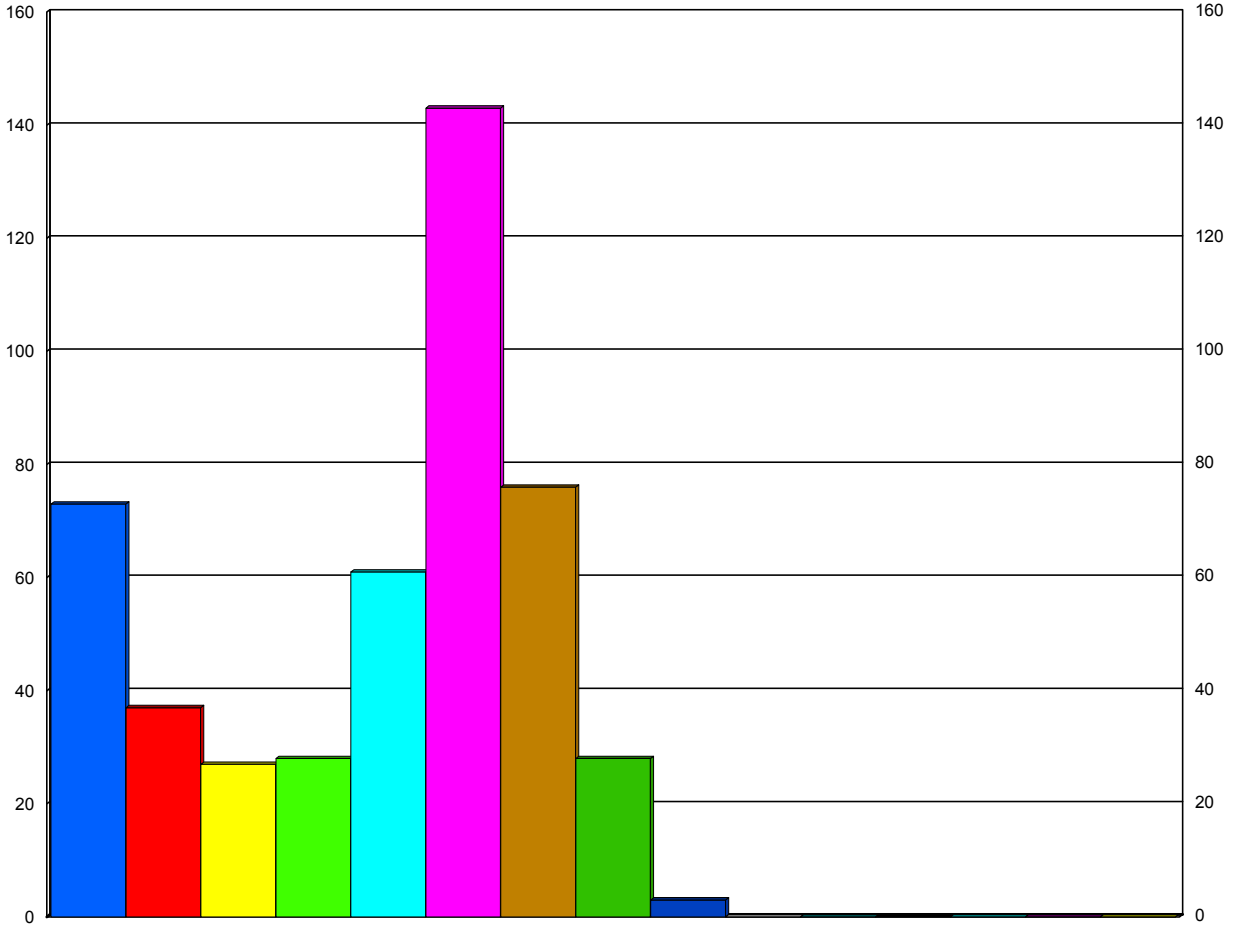

Speed/Volume Graph

HI-Star ID: 0001 Street: 68 St. State: AB City: Stettler County: Stettler	North of 41 Ave. Begin: Jul/28/11 14:39 Lane: Southbound Oper: GS Posted: 50 AADT Factor: 1	End: Aug/08/11 14:09 Hours: 263.50 Period: 60 Raw Count: 3419 AADT Count: 311

Fri, Jul/29/11

476

<	16	24	32	40	48	56	64	72	80	89	97	105	113	121
to	to	to	to	to	to	to	to	to	to	to	to	to	to	to
15	23	31	39	47	55	63	71	79	88	96	104	112	120	>
73	37	27	28	61	143	76	28	3	0	0	0	0	0	0