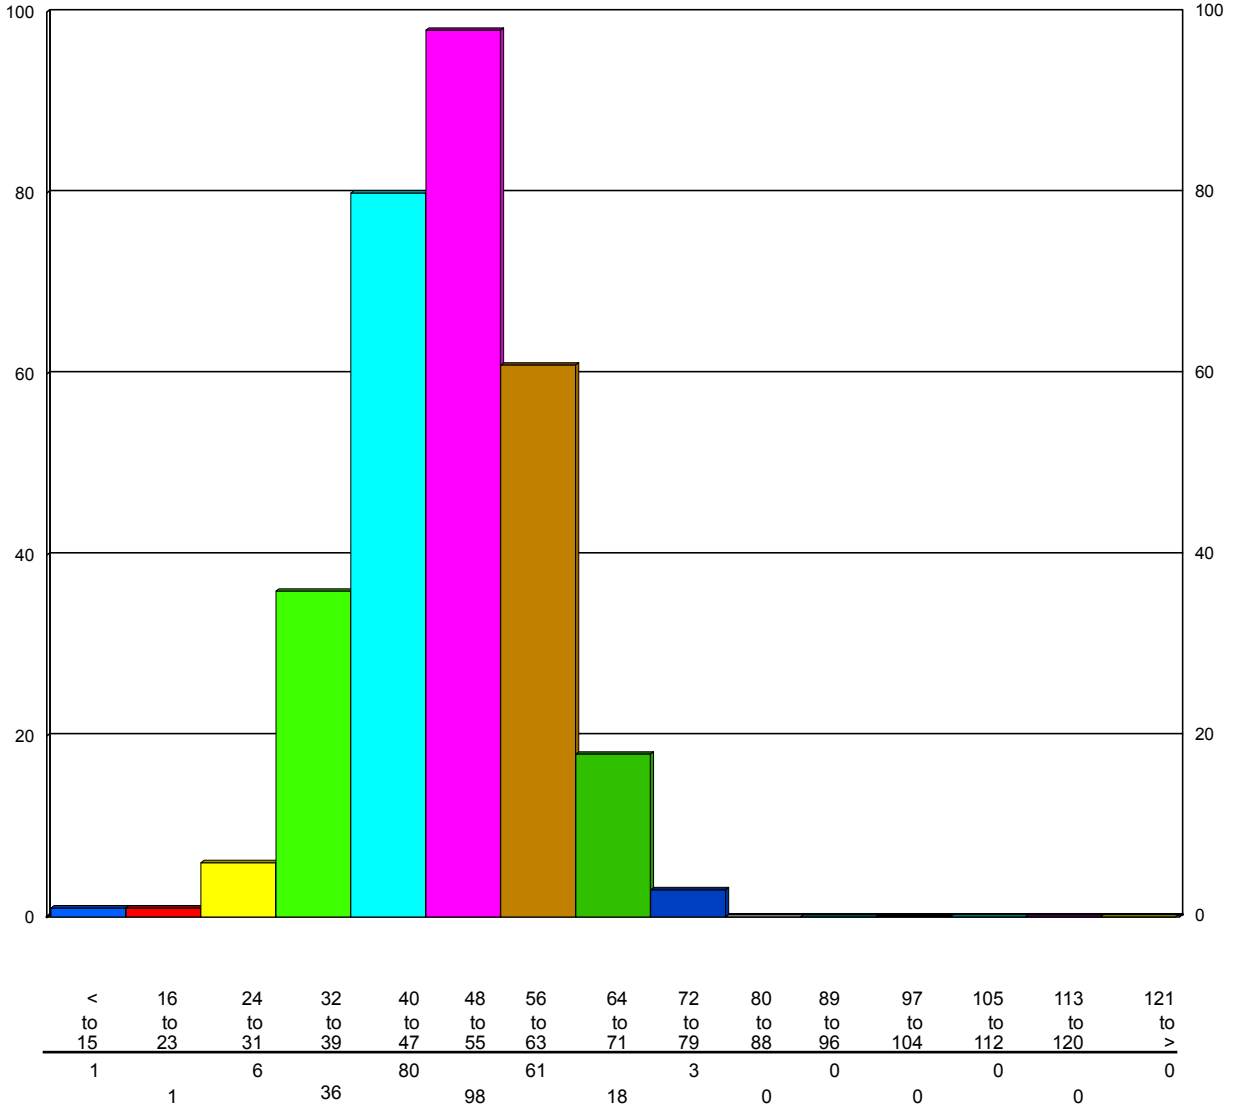

Speed/Volume Graph

HI-Star ID: 0001 Street: 68 St. State: AB City: Stettler County: Stettler	North of 41 Ave. Begin: Jul/28/11 14:39 Lane: Southbound Oper: GS Posted: 50 AADT Factor: 1	End: Aug/08/11 14:09 Hours: 263.50 Period: 60 Raw Count: 3419 AADT Count: 311

Wed, Aug/03/11

304