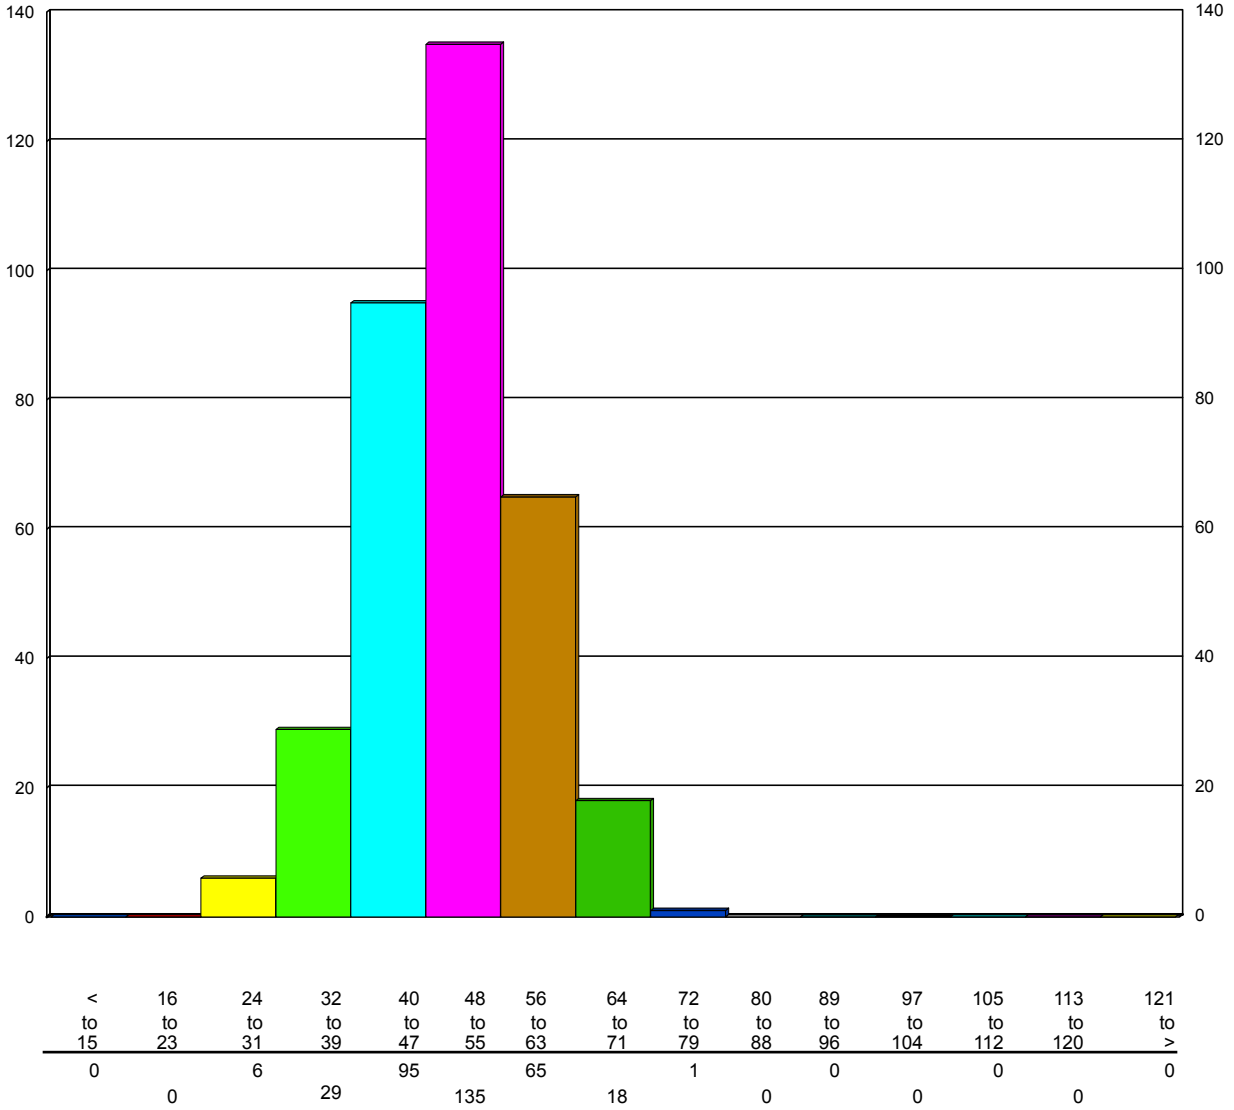

Speed/Volume Graph

HI-Star ID: 0001 Street: 68 St. State: AB City: Stettler County: Stettler	North of 41 Ave. Begin: Jul/28/11 14:39 Lane: Southbound Oper: GS Posted: 50 AADT Factor: 1	End: Aug/08/11 14:09 Hours: 263.50 Period: 60 Raw Count: 3419 AADT Count: 311

Thu, Aug/04/11

349