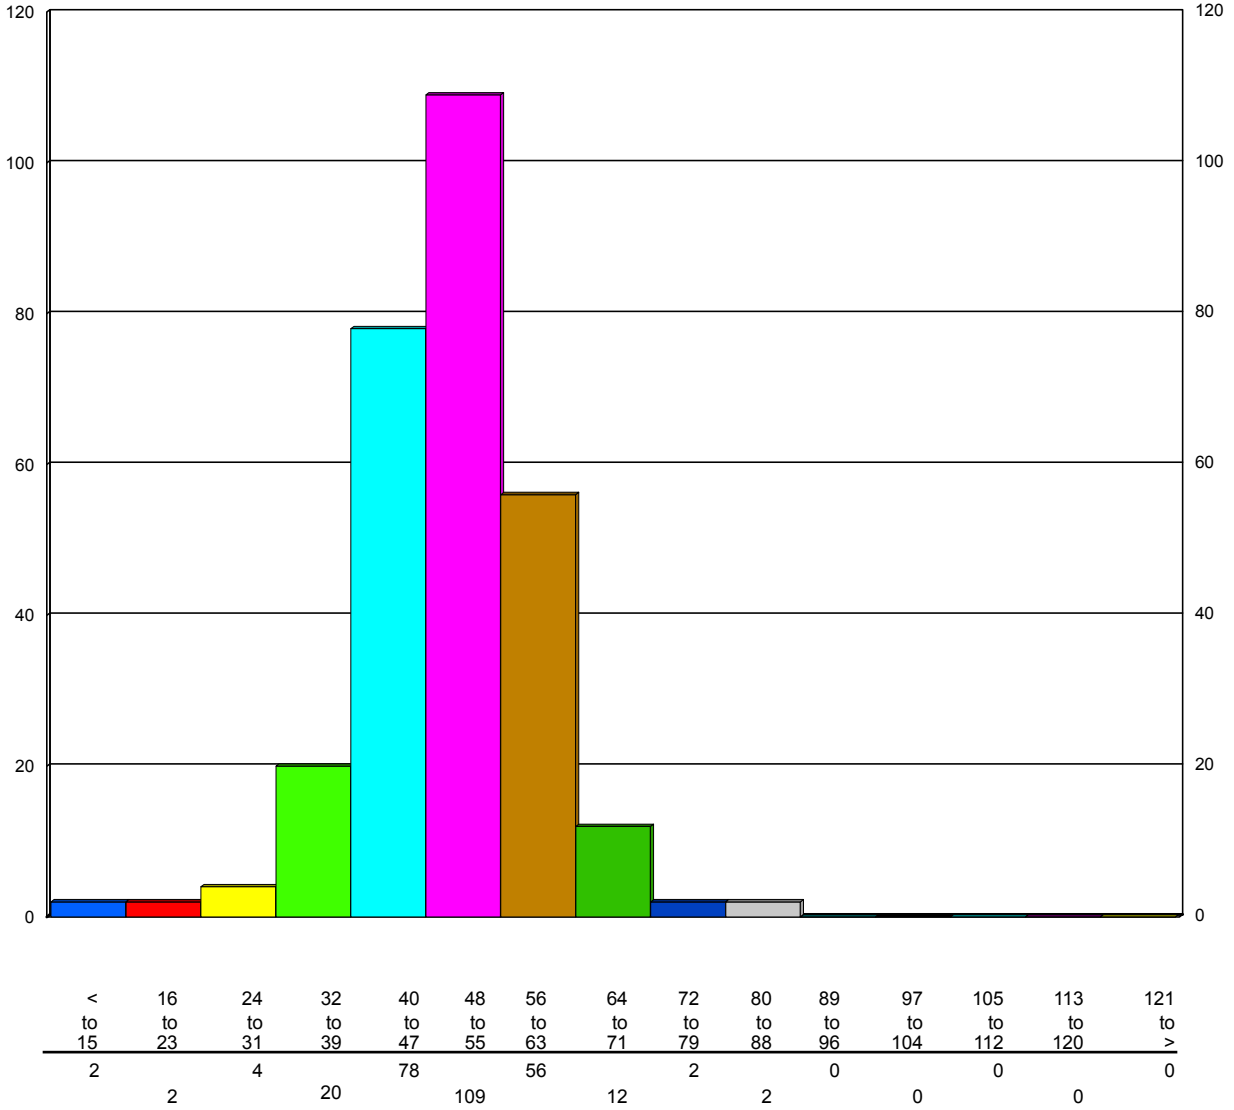

Speed/Volume Graph

HI-Star ID: 0001 Street: 68 St. State: AB City: Stettler County: Stettler	North of 41 Ave. Begin: Jul/28/11 14:39 Lane: Southbound Oper: GS Posted: 50 AADT Factor: 1	End: Aug/08/11 14:09 Hours: 263.50 Period: 60 Raw Count: 3419 AADT Count: 311

Sat, Jul/30/11

287