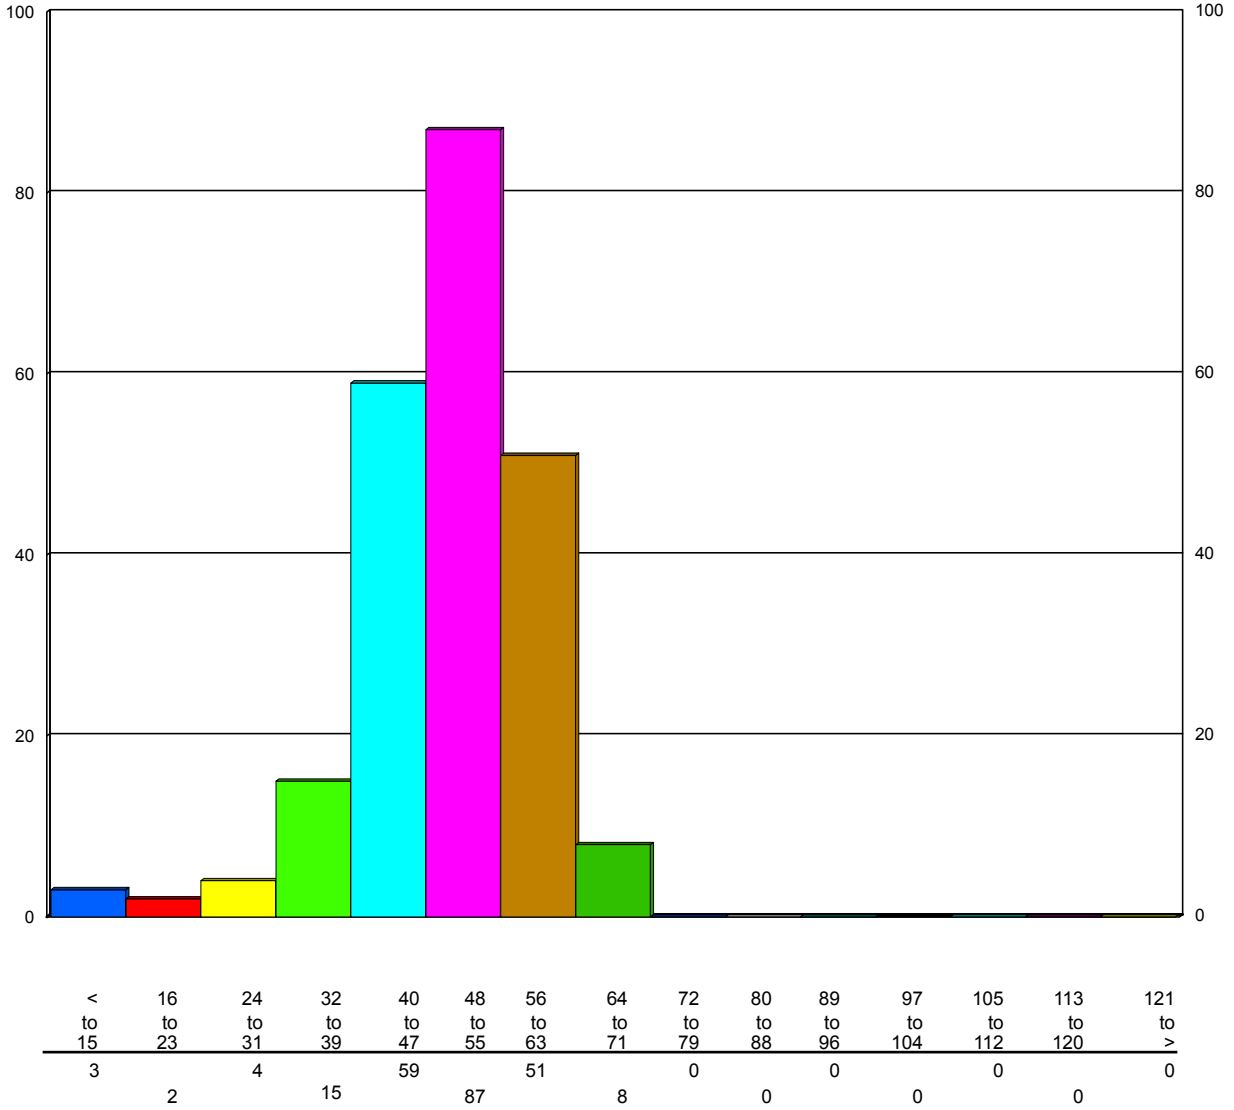

Speed/Volume Graph

HI-Star ID: 0001 Street: 68 St. State: AB City: Stettler County: Stettler	North of 41 Ave. Begin: Jul/28/11 14:39 Lane: Southbound Oper: GS Posted: 50 AADT Factor: 1	End: Aug/08/11 14:09 Hours: 263.50 Period: 60 Raw Count: 3419 AADT Count: 311

Sun, Jul/31/11

229