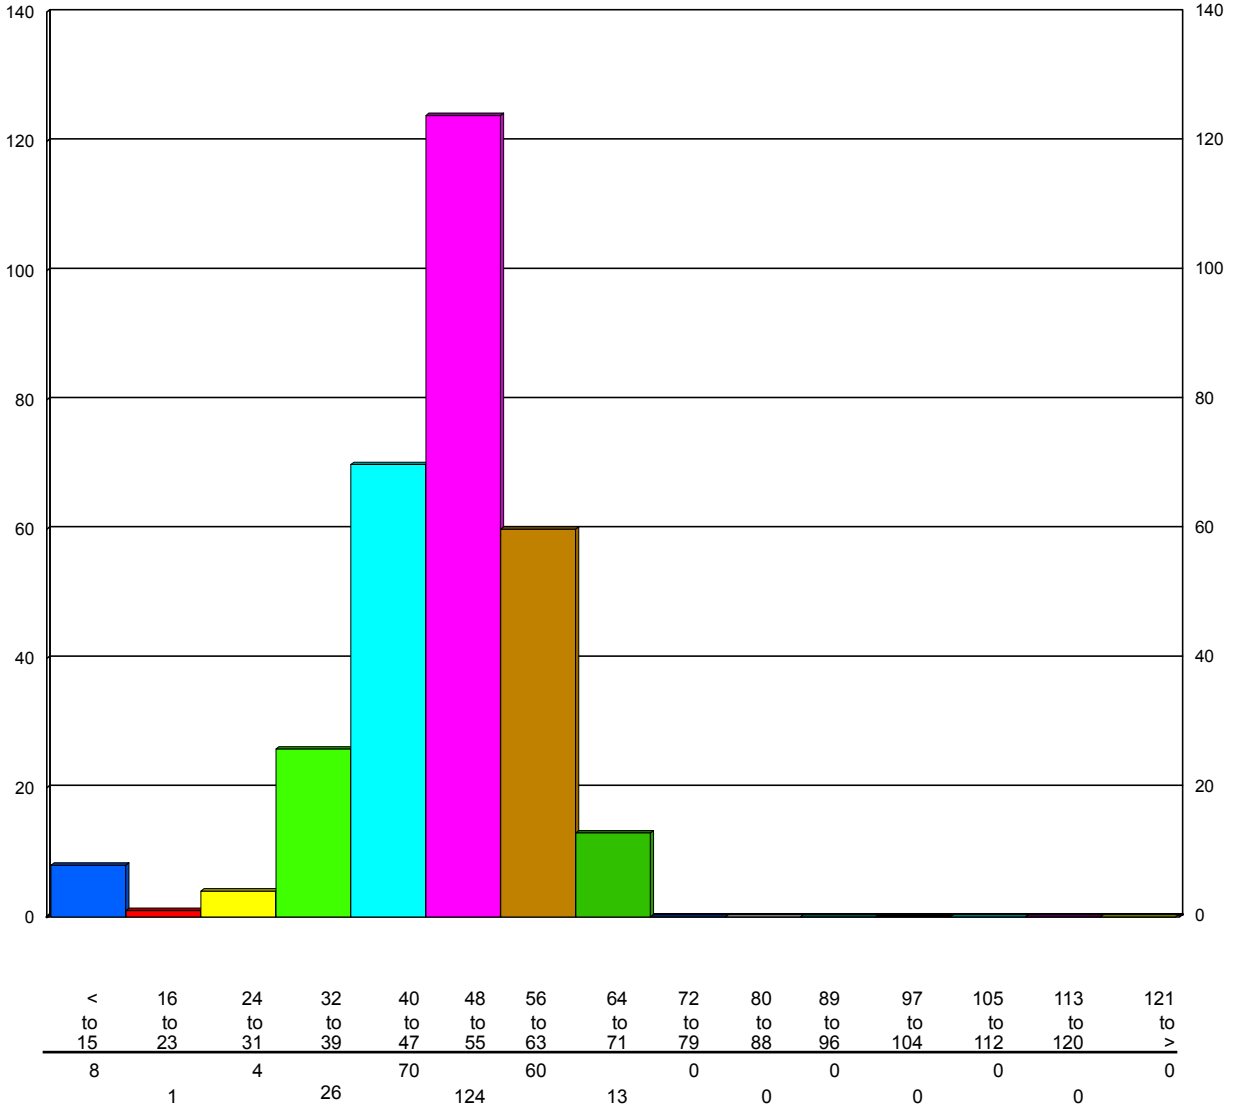

Speed/Volume Graph

HI-Star ID: 0001 Street: 68 St. State: AB City: Stettler County: Stettler	North of 41 Ave. Begin: Jul/28/11 14:39 Lane: Southbound Oper: GS Posted: 50 AADT Factor: 1	End: Aug/08/11 14:09 Hours: 263.50 Period: 60 Raw Count: 3419 AADT Count: 311

Fri, Aug/05/11

306