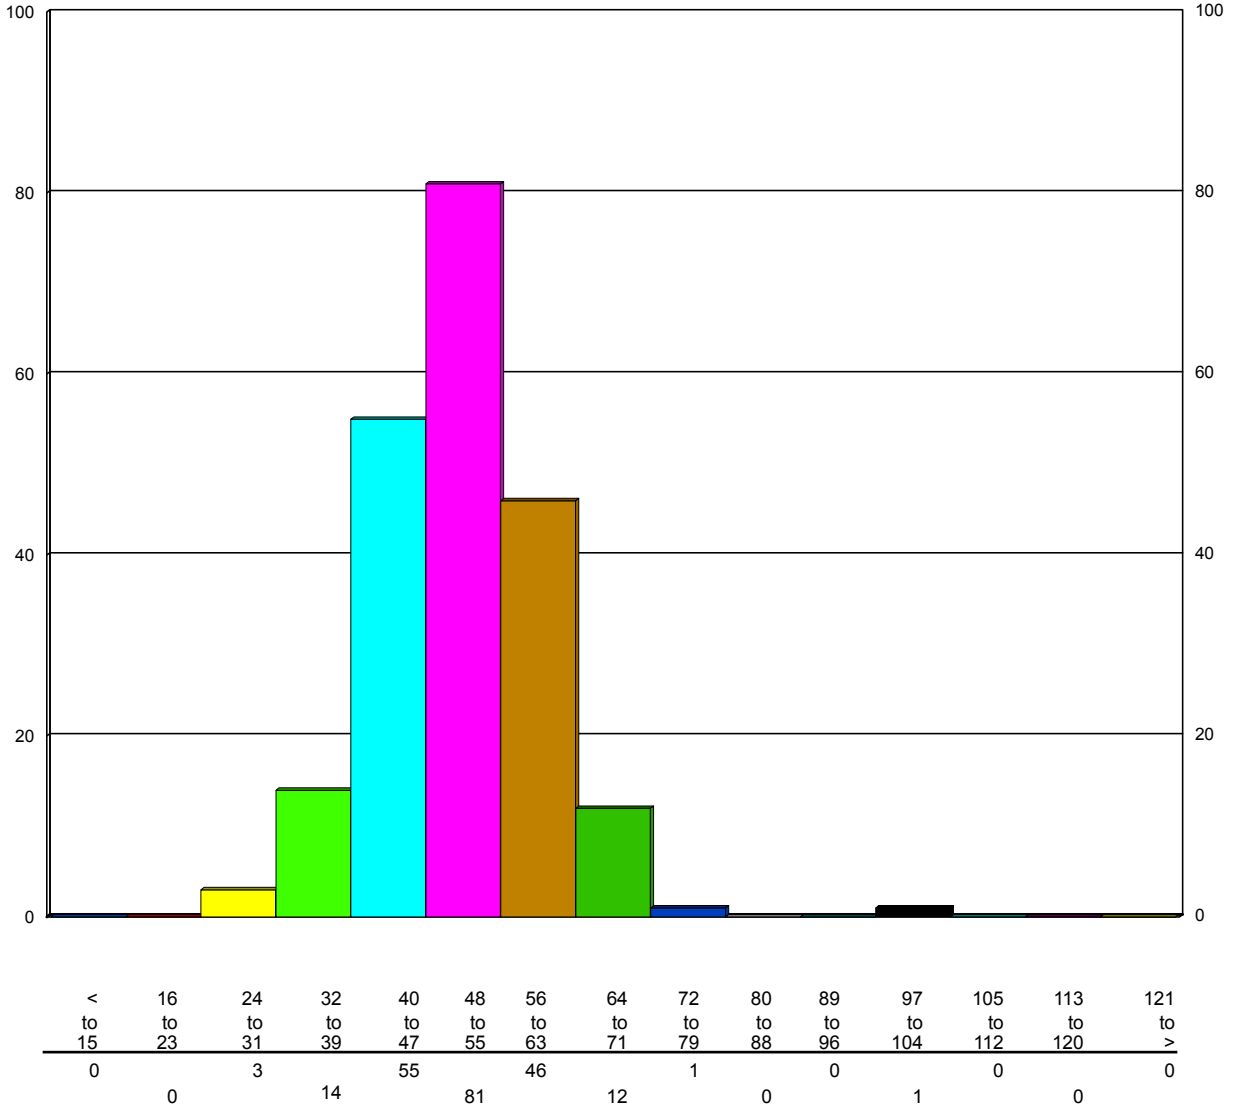

Speed/Volume Graph

HI-Star ID: 0001 Street: 68 St. State: AB City: Stettler County: Stettler	North of 41 Ave. Begin: Jul/28/11 14:39 Lane: Southbound Oper: GS Posted: 50 AADT Factor: 1	End: Aug/08/11 14:09 Hours: 263.50 Period: 60 Raw Count: 3419 AADT Count: 311

Sun, Aug/07/11

213