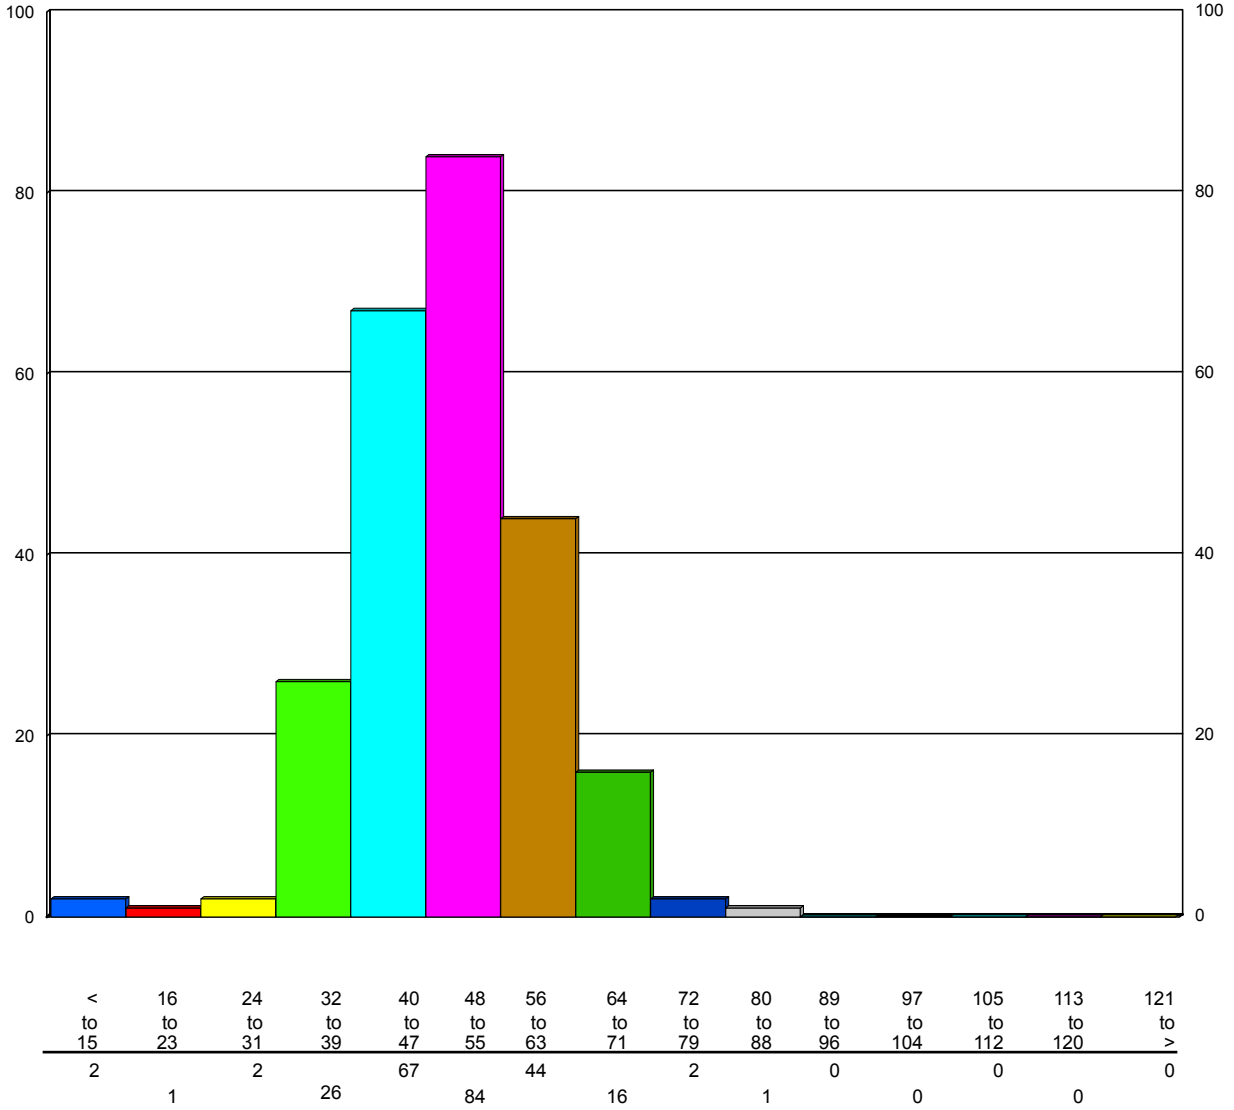

Speed/Volume Graph

HI-Star ID: 0001 Street: 68 St. State: AB City: Stettler County: Stettler	North of 41 Ave. Begin: Jul/28/11 14:39 Lane: Southbound Oper: GS Posted: 50 AADT Factor: 1	End: Aug/08/11 14:09 Hours: 263.50 Period: 60 Raw Count: 3419 AADT Count: 311

Mon, Aug/01/11

245