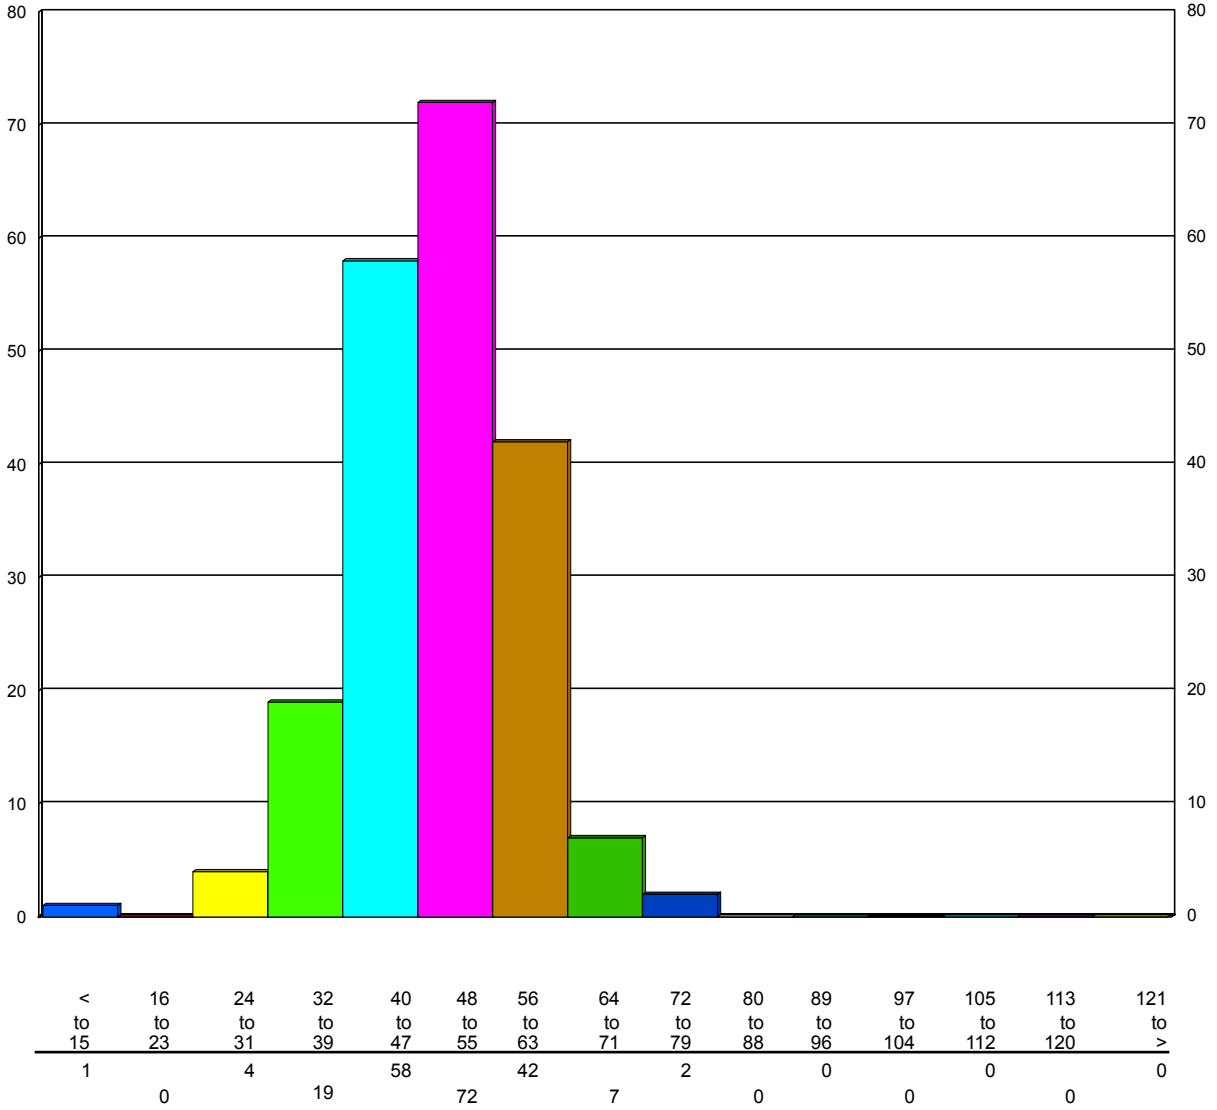

### Speed/Volume Graph

|   |  |   |
|---|--|---|
| HI-Star ID: 0001<br>Street: 68 St.<br>State: AB<br>City: Stettler<br>County: Stettler | North of 41 Ave.<br>Begin: Jul/28/11 14:39<br>Lane: Southbound<br>Oper: GS<br>Posted: 50<br>AADT Factor: 1 | End: Aug/08/11 14:09<br>Hours: 263.50<br>Period: 60<br>Raw Count: 3419<br>AADT Count: 311 |
|---|--|---|