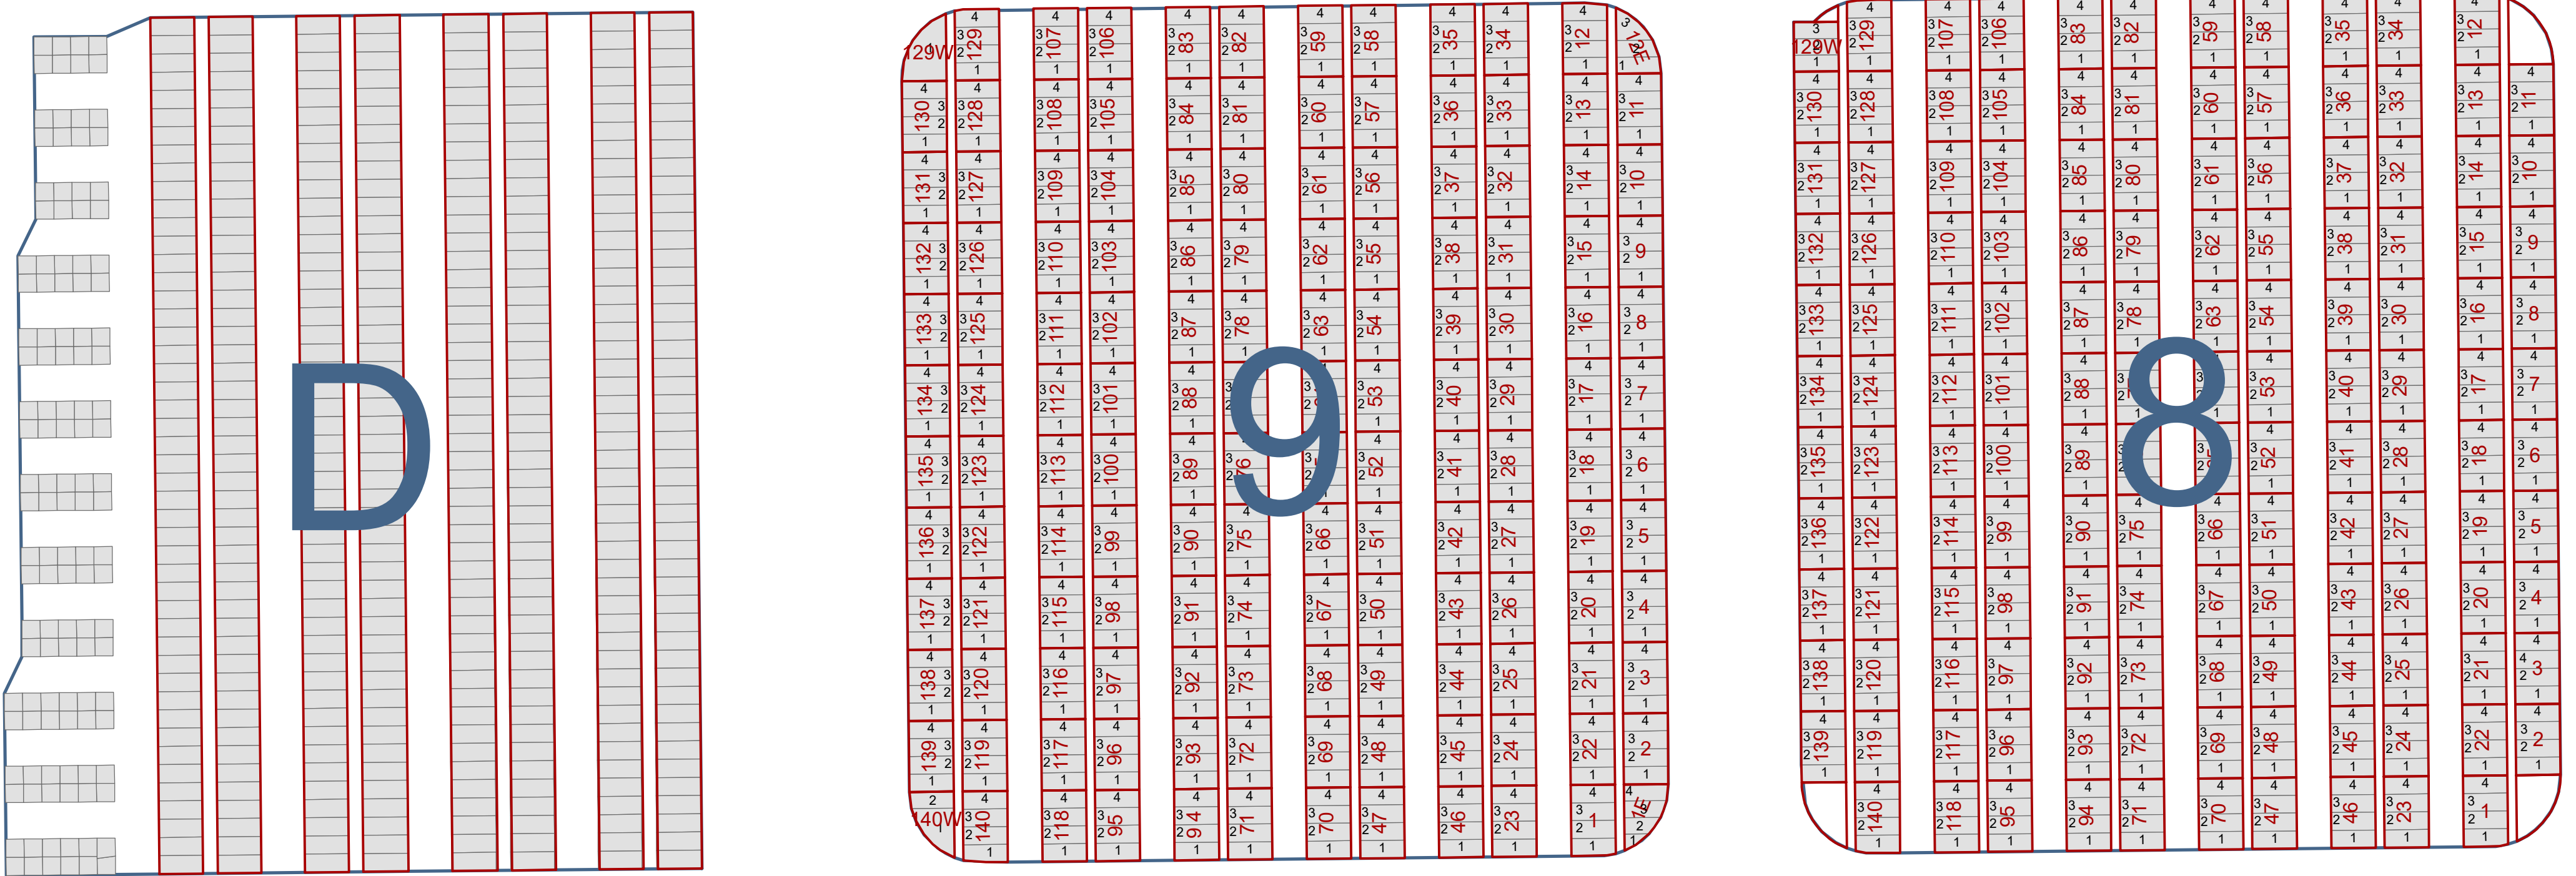

Lakeview Cemetery

Map produced June 2019
 Intended for general information only
 The Town of Stettler is not responsible
 for any errors or omissions.
 Datum: NAD 83
 Projection: UTM Zone 12

Block
 Lot
 Plot