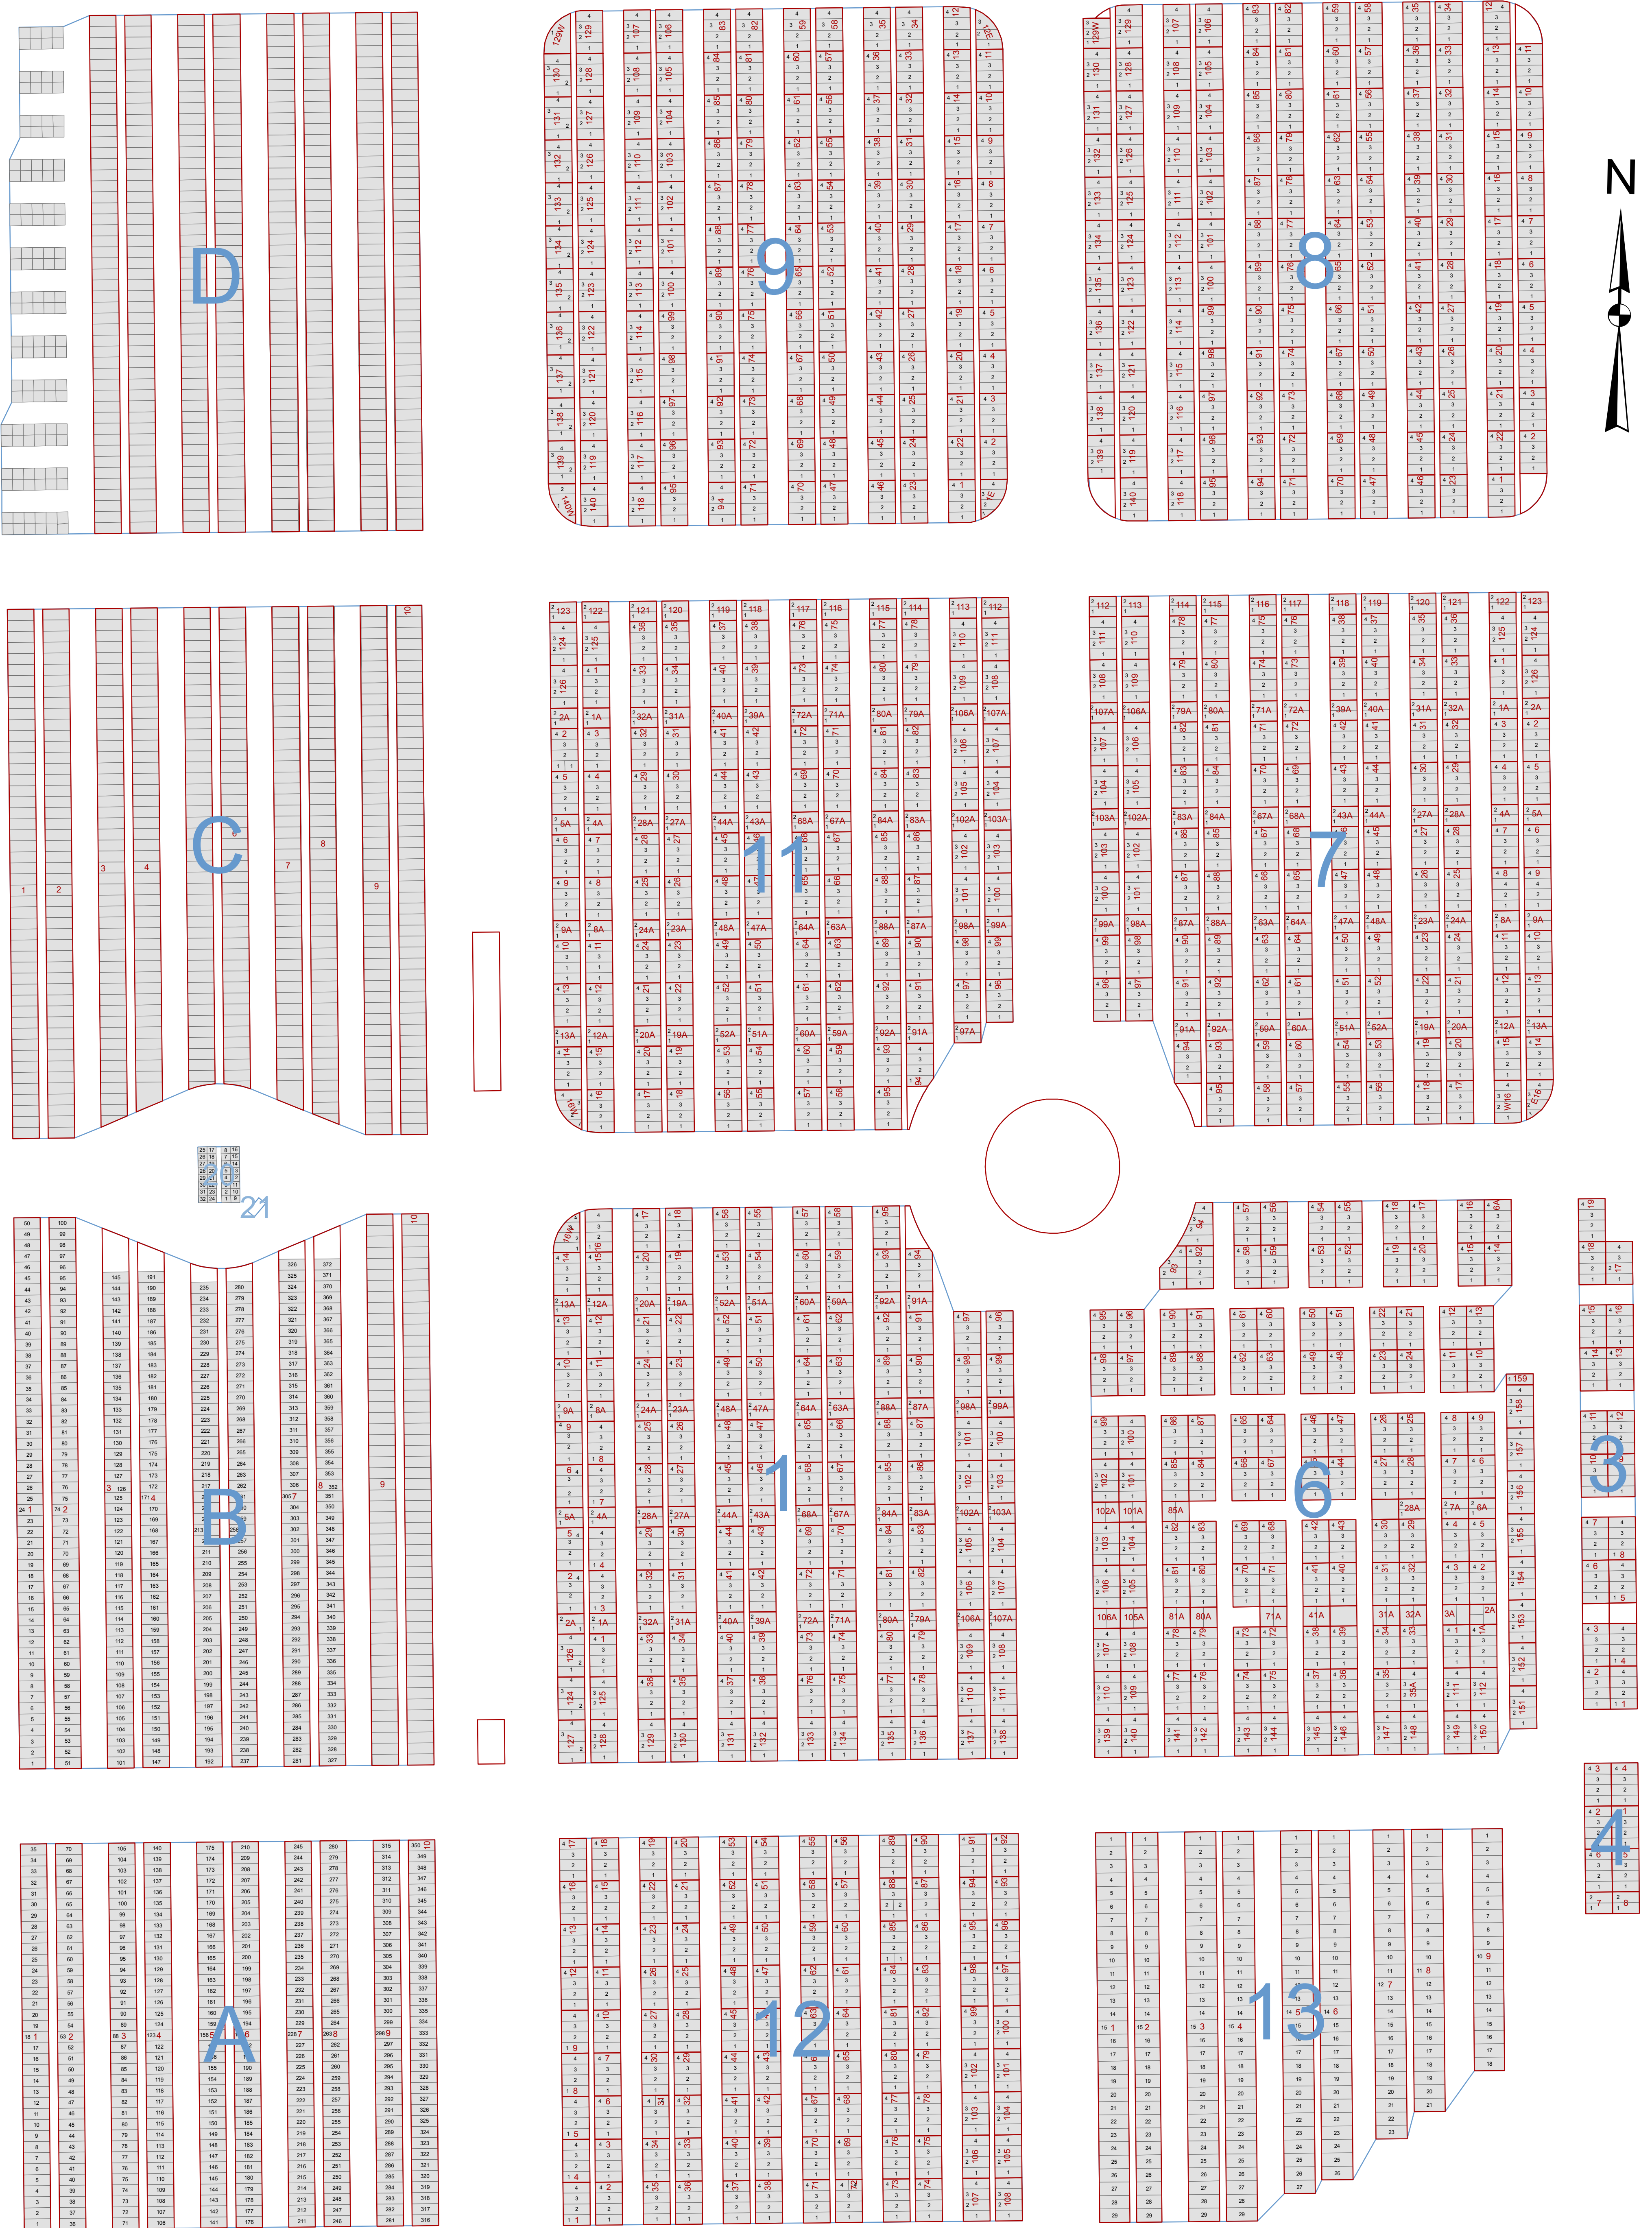

Lakeview Cemetery

Map produced September 2011
 Intended for general information only
 The Town of Stettler is not responsible
 for any errors or omissions.
 Datum: NAD 83
 Projection: UTM Zone 12