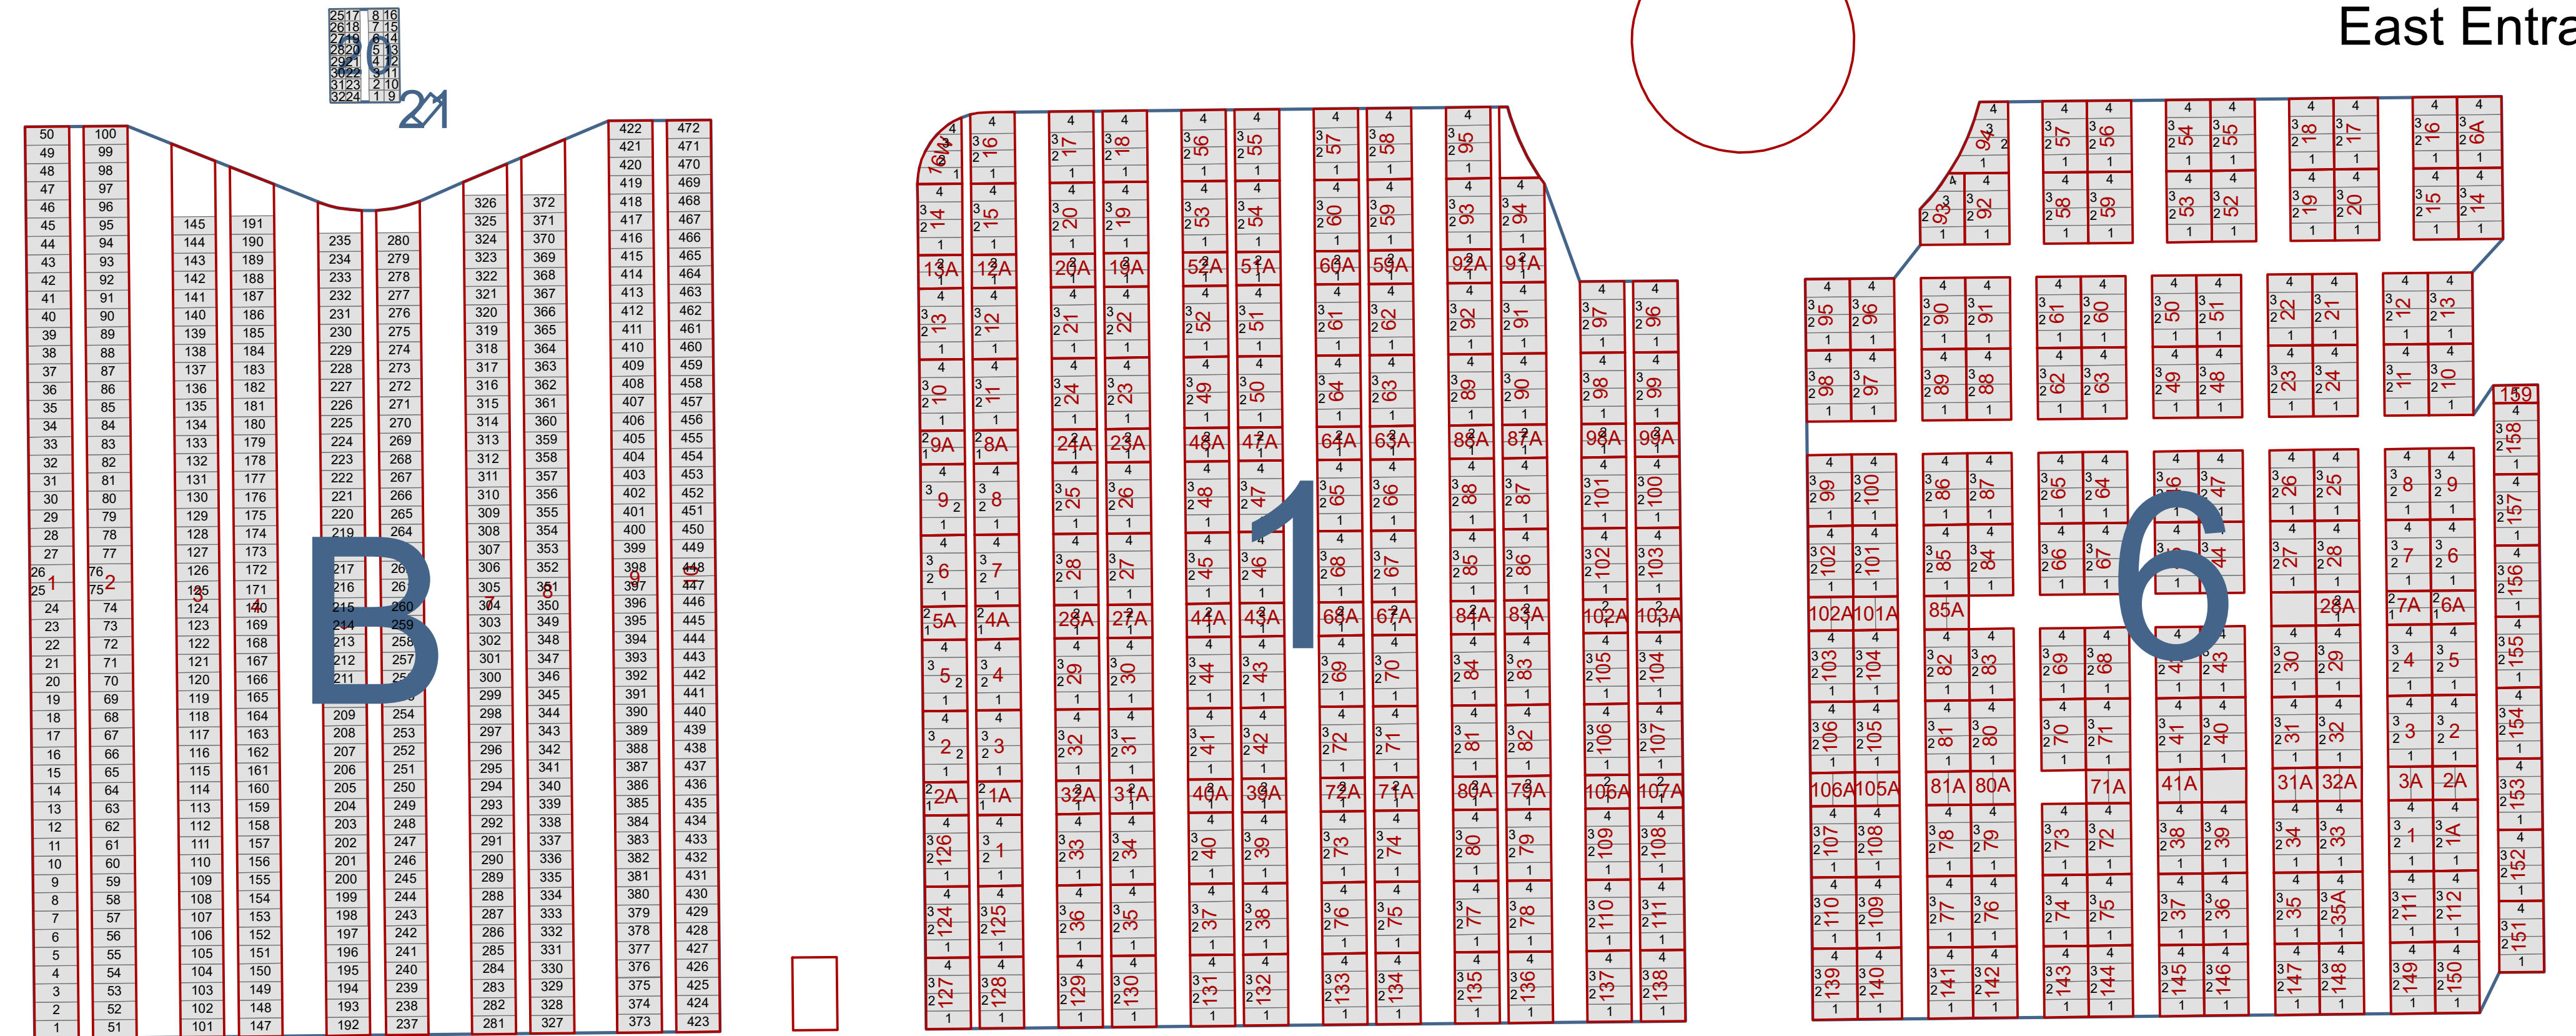

Lakeview Cemetery

Map produced June 2019
 Intended for general information only
 The Town of Stettler is not responsible
 for any errors or omissions.
 Datum: NAD 83
 Projection: UTM Zone 12

Block
 Lot
 Plot