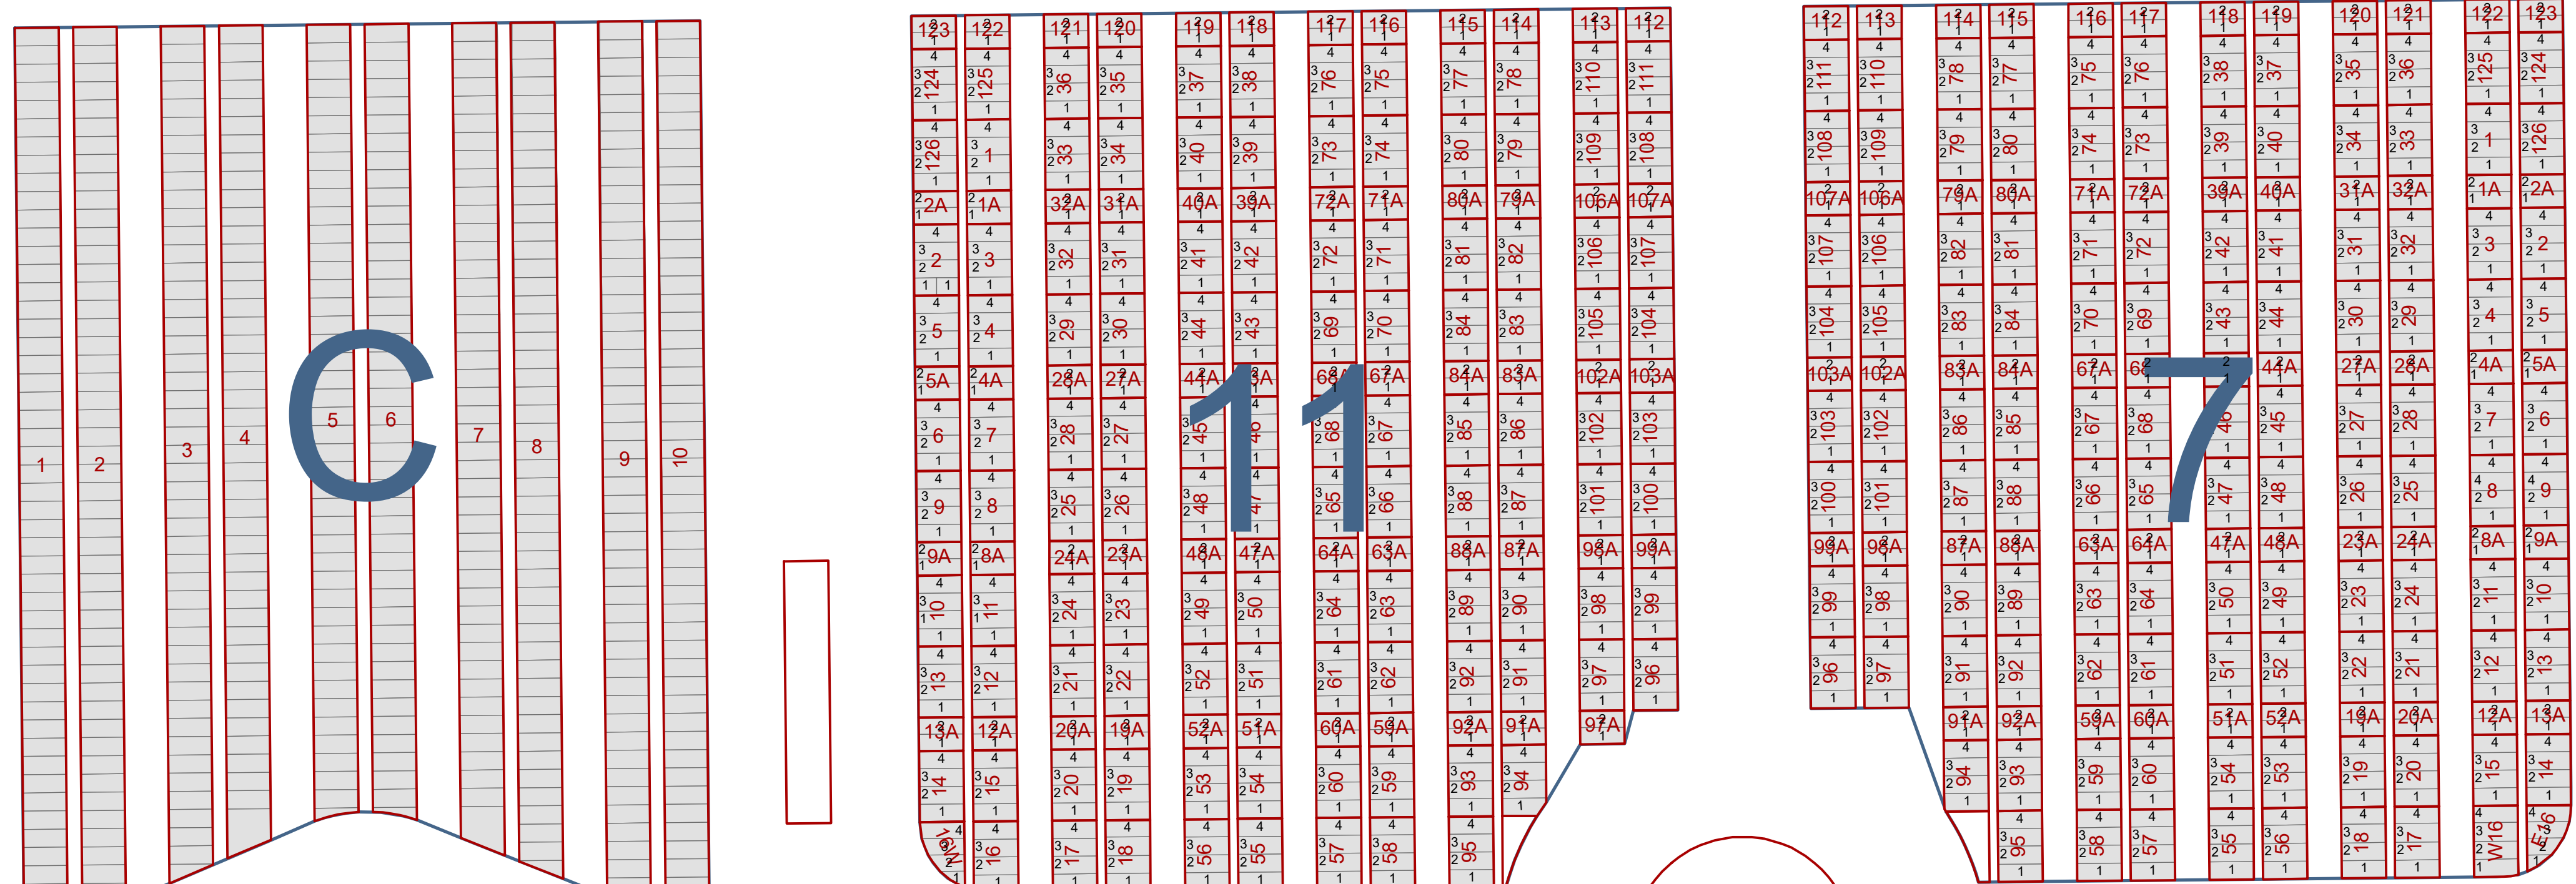

Lakeview Cemetery

Map produced June 2019
 Intended for general information only
 The Town of Stettler is not responsible
 for any errors or omissions.
 Datum: NAD 83
 Projection: UTM Zone 12

Block
 Lot
 Plot