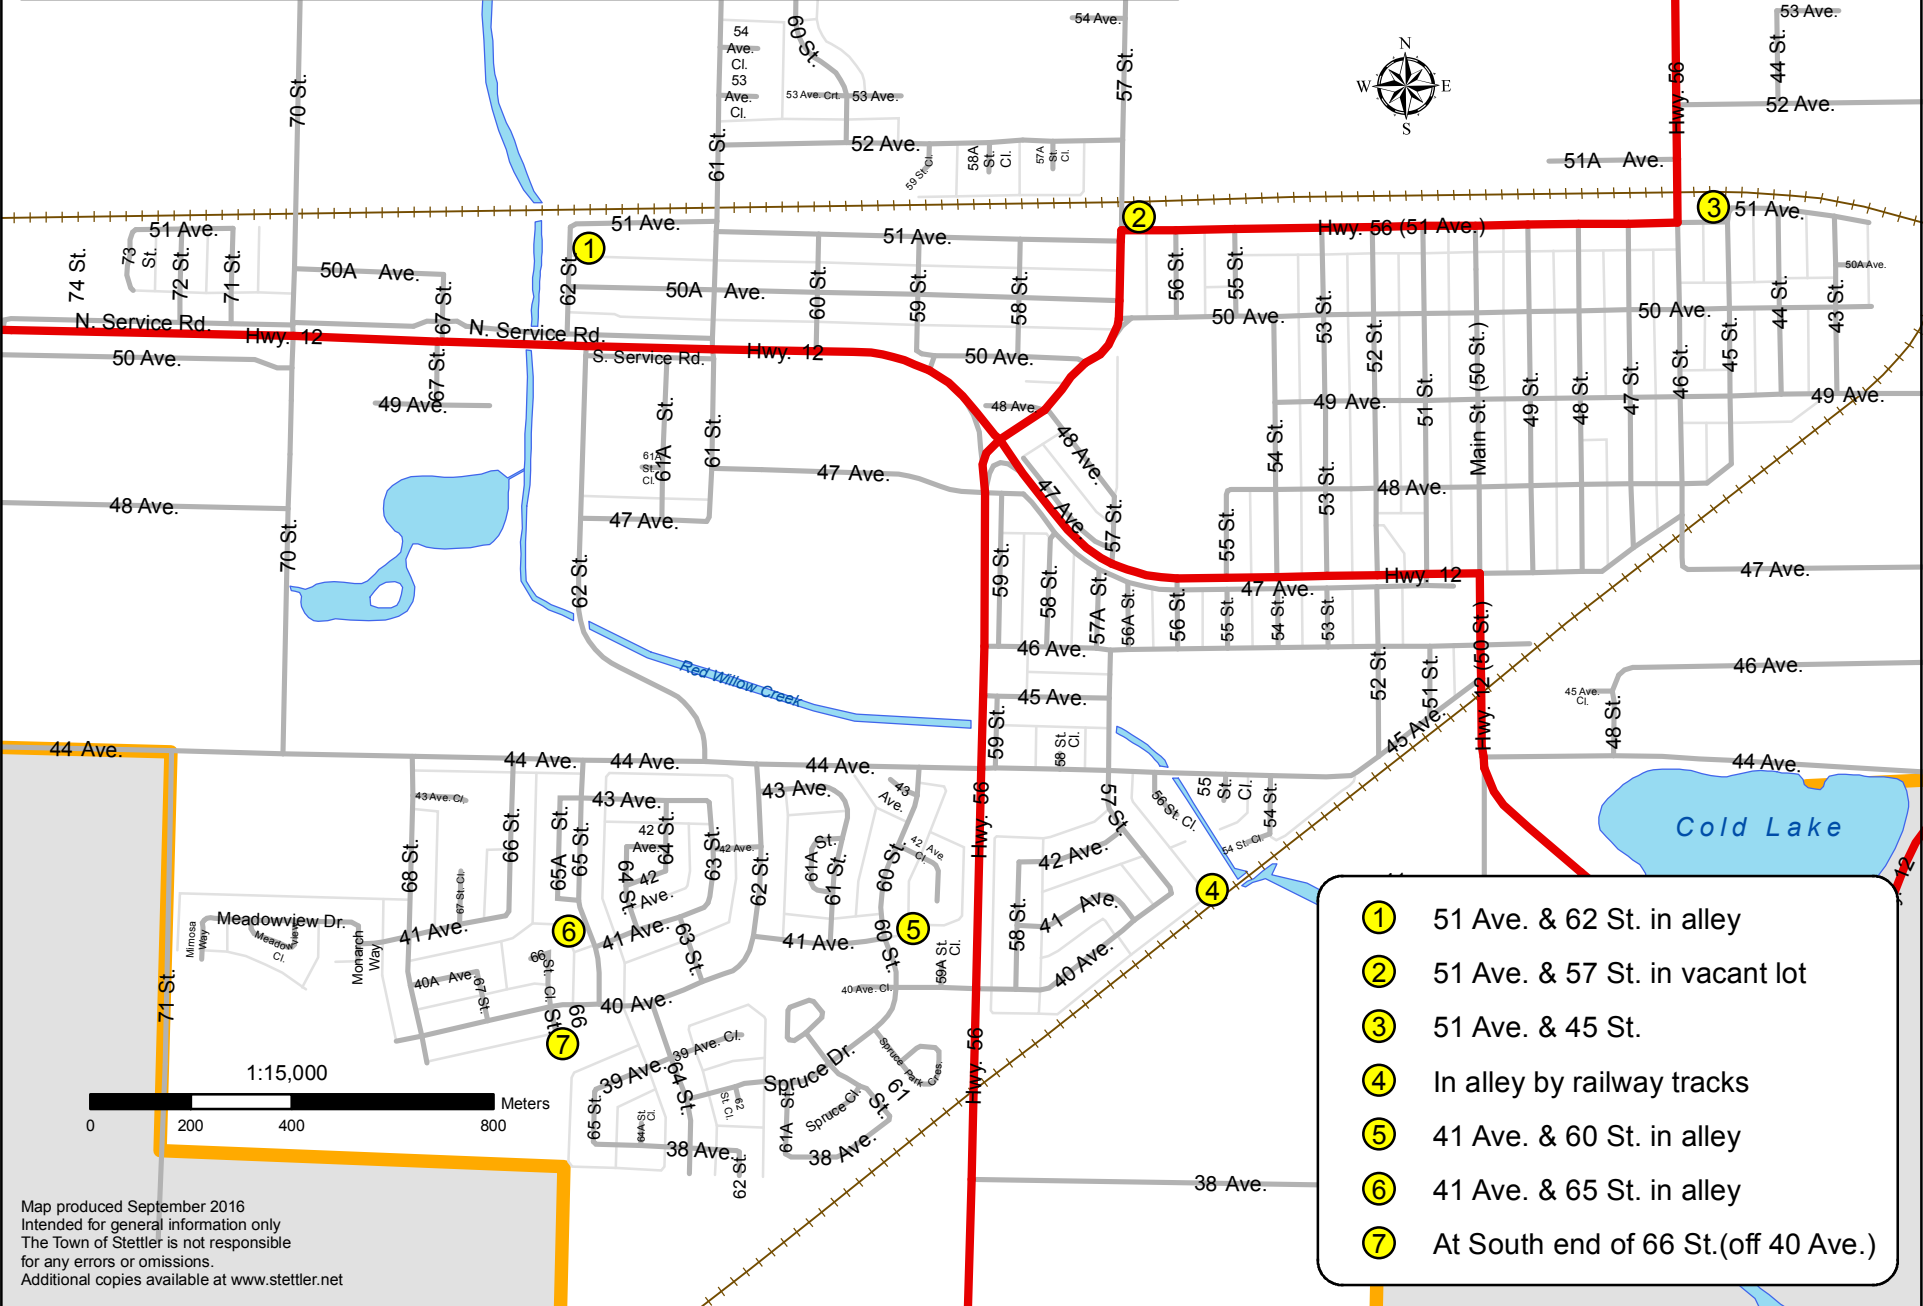

Town of Stettler Compost Bin Locations

- ① 51 Ave. & 62 St. in alley
- ② 51 Ave. & 57 St. in vacant lot
- ③ 51 Ave. & 45 St.
- ④ In alley by railway tracks
- ⑤ 41 Ave. & 60 St. in alley
- ⑥ 41 Ave. & 65 St. in alley
- ⑦ At South end of 66 St. (off 40 Ave.)

Map produced September 2016
 Intended for general information only
 The Town of Stettler is not responsible
 for any errors or omissions.
 Additional copies available at www.stettler.net