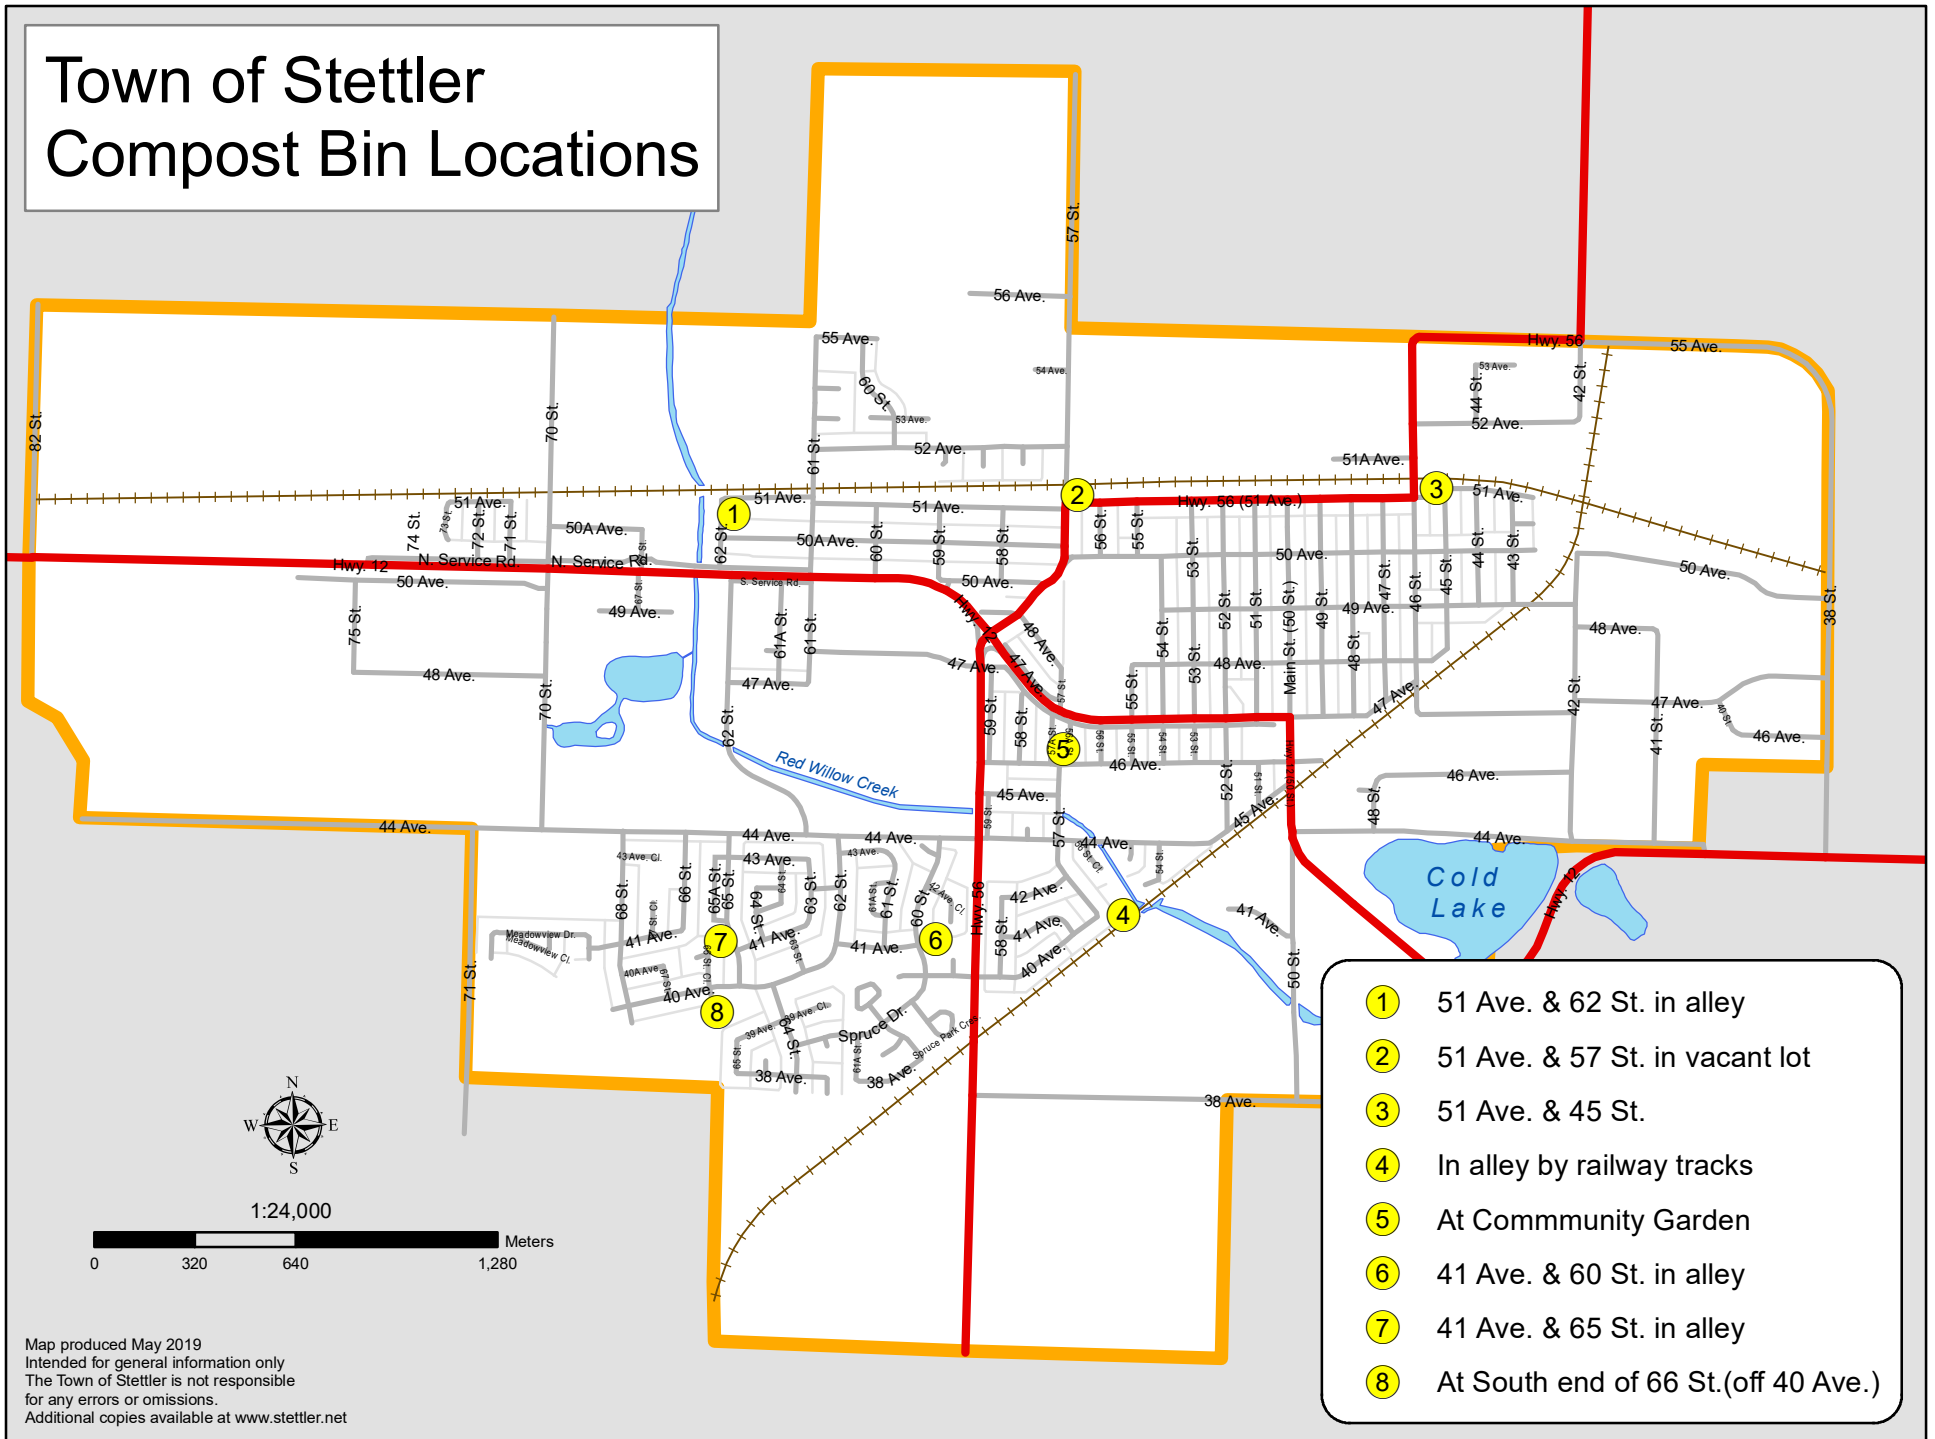

Town of Stettler Compost Bin Locations

- ① 51 Ave. & 62 St. in alley
- ② 51 Ave. & 57 St. in vacant lot
- ③ 51 Ave. & 45 St.
- ④ In alley by railway tracks
- ⑤ At Community Garden
- ⑥ 41 Ave. & 60 St. in alley
- ⑦ 41 Ave. & 65 St. in alley
- ⑧ At South end of 66 St.(off 40 Ave.)

Map produced May 2019
 Intended for general information only
 The Town of Stettler is not responsible
 for any errors or omissions.
 Additional copies available at www.stettler.net