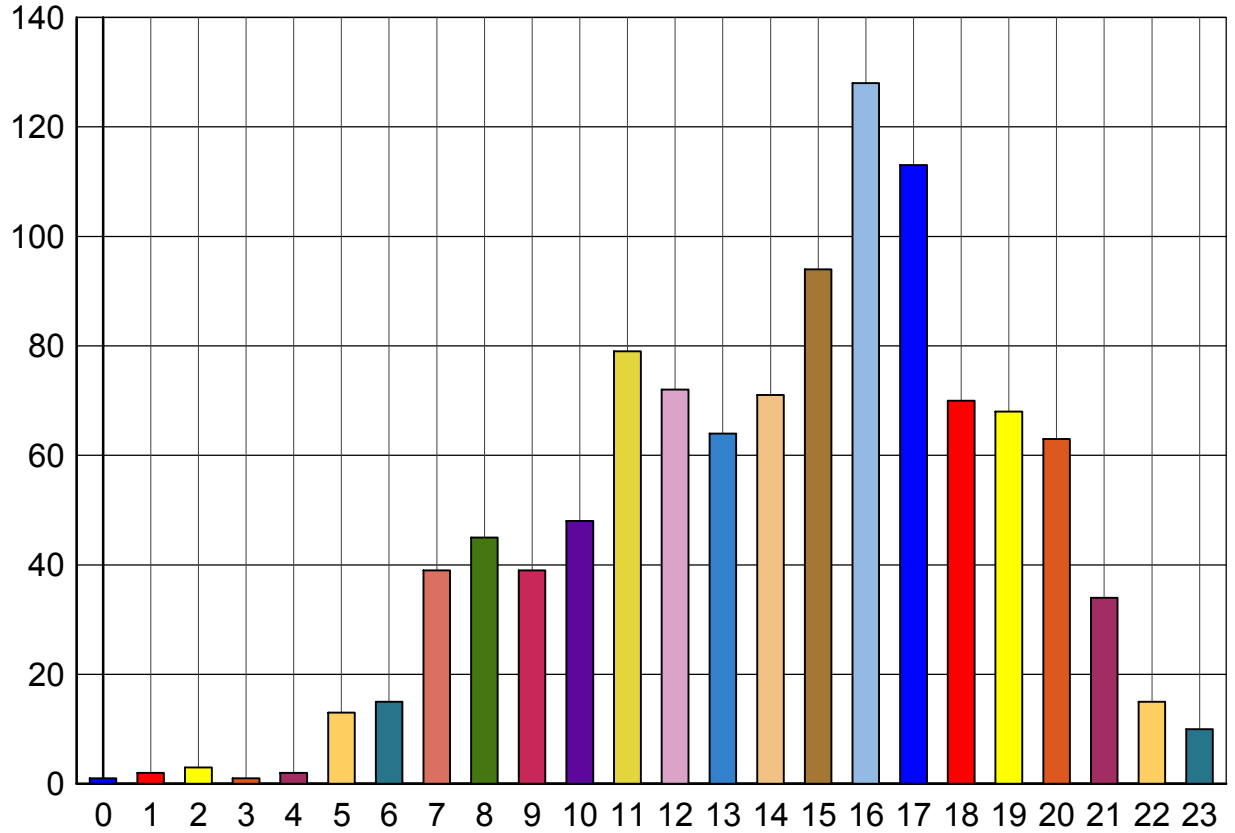

Time/Volume Graph

HI-Star ID: 0001
Street: 70 St.
State: AB
City: Stettler
County: Stettler

Begin: Sep/06/11 16:18
Lane: Southbound
Oper: GS
Posted: 50
AADT Factor: 1

End: Sep/18/11 00:41
Hours: 272.38
Period: 60
Raw Count: 13022
AADT Count: 1,147

Thu, Sep/15/11

(0) 12:00 - 12:59	1	(6) 06:00 - 06:59	15	(12) 12:00 - 12:59	72	(18) 18:00 - 18:59	70
(1) 01:00 - 01:59	2	(7) 07:00 - 07:59	39	(13) 13:00 - 13:59	64	(19) 19:00 - 19:59	68
(2) 02:00 - 02:59	3	(8) 08:00 - 08:59	45	(14) 14:00 - 14:59	71	(20) 20:00 - 20:59	63
(3) 03:00 - 03:59	1	(9) 09:00 - 09:59	39	(15) 15:00 - 15:59	94	(21) 21:00 - 21:59	34
(4) 04:00 - 04:49	2	(10) 10:00 - 10:59	48	(16) 16:00 - 16:59	128	(22) 22:00 - 22:59	15
(5) 05:00 - 05:59	13	(11) 11:00 - 11:59	79	(17) 17:00 - 17:59	113	(23) 23:00 - 23:59	10