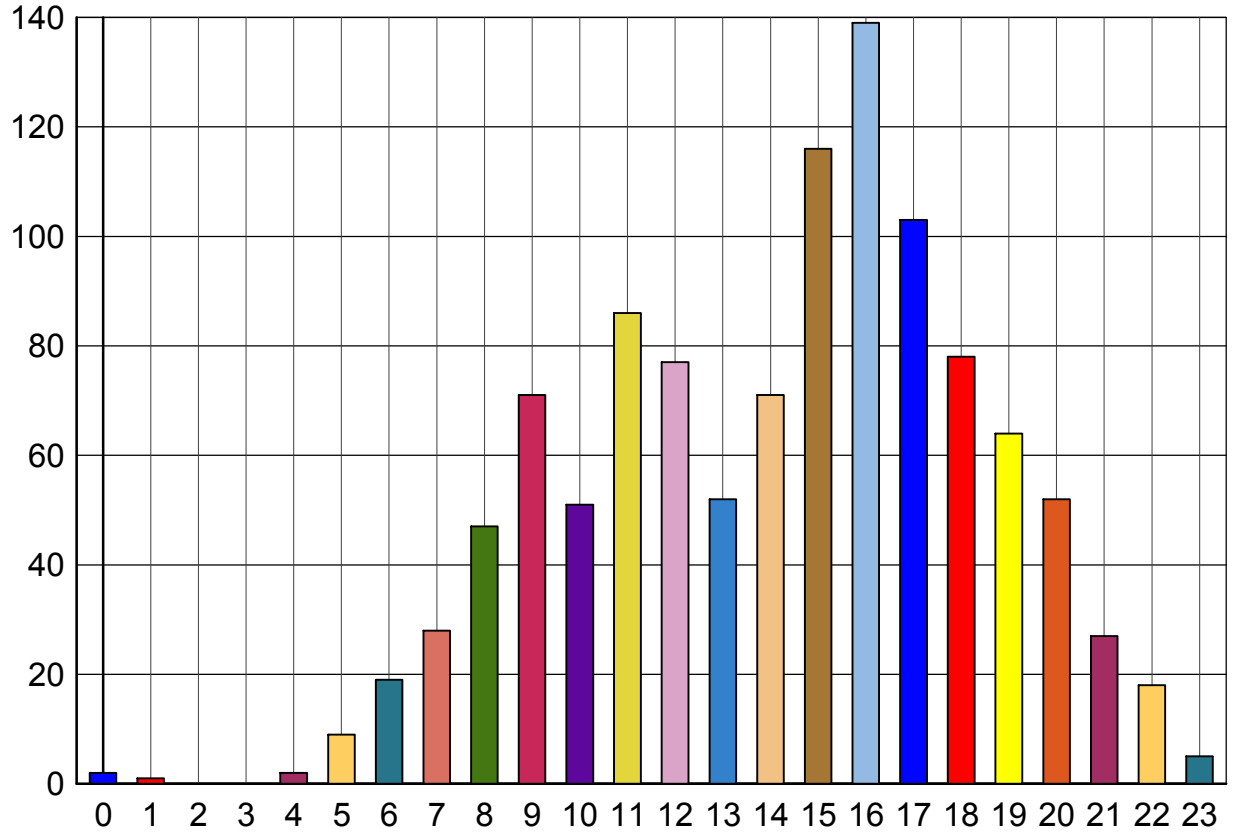

Time/Volume Graph

HI-Star ID: 0001
Street: 70 St.
State: AB
City: Stettler
County: Stettler

Begin: Sep/06/11 16:18
Lane: Southbound
Oper: GS
Posted: 50
AADT Factor: 1

End: Sep/18/11 00:41
Hours: 272.38
Period: 60
Raw Count: 13022
AADT Count: 1,147

Tue, Sep/13/11

(0) 12:00 - 12:59	2	(6) 06:00 - 06:59	19	(12) 12:00 - 12:59	77	(18) 18:00 - 18:59	78
(1) 01:00 - 01:59	1	(7) 07:00 - 07:59	28	(13) 13:00 - 13:59	52	(19) 19:00 - 19:59	64
(2) 02:00 - 02:59	0	(8) 08:00 - 08:59	47	(14) 14:00 - 14:59	71	(20) 20:00 - 20:59	52
(3) 03:00 - 03:59	0	(9) 09:00 - 09:59	71	(15) 15:00 - 15:59	116	(21) 21:00 - 21:59	27
(4) 04:00 - 04:49	2	(10) 10:00 - 10:59	51	(16) 16:00 - 16:59	139	(22) 22:00 - 22:59	18
(5) 05:00 - 05:59	9	(11) 11:00 - 11:59	86	(17) 17:00 - 17:59	103	(23) 23:00 - 23:59	5