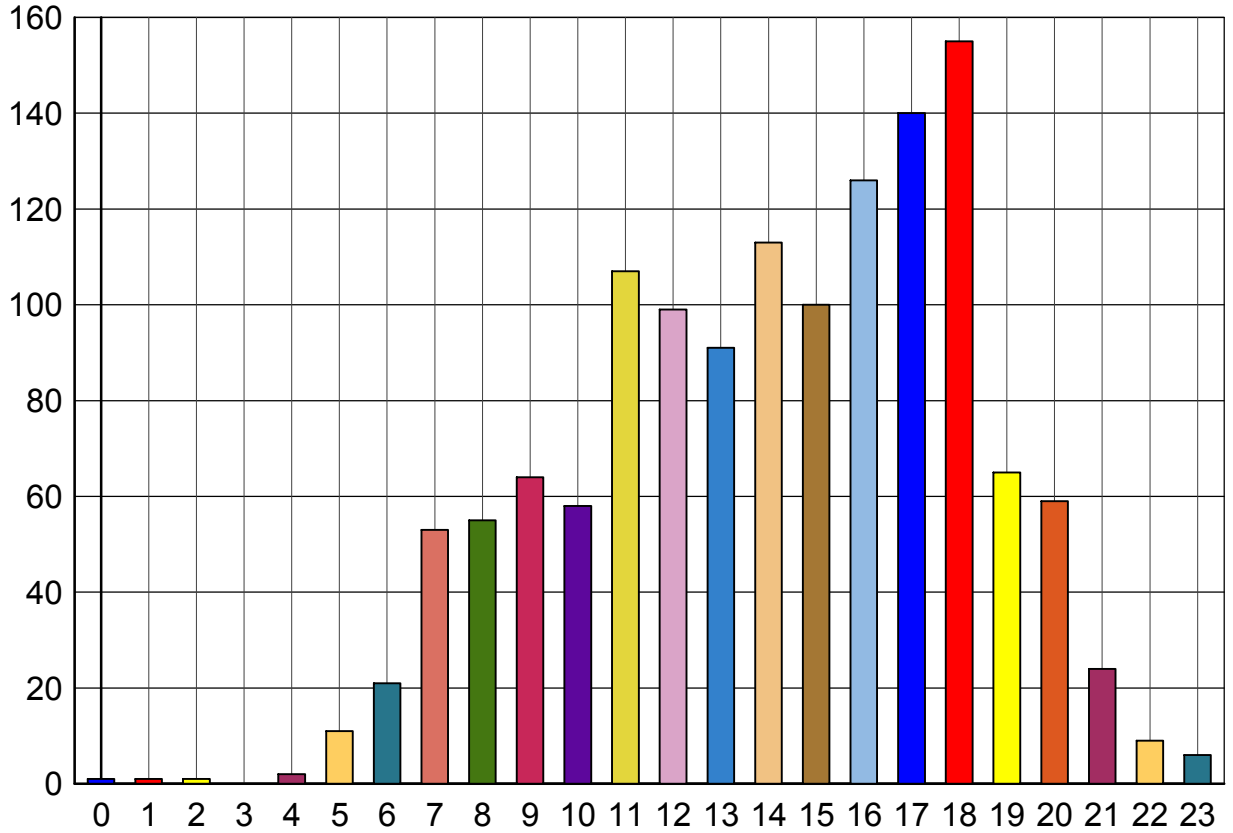

Time/Volume Graph

HI-Star ID: 0001
Street: 70 St.
State: AB
City: Stettler
County: Stettler

Begin: Sep/06/11 16:18
Lane: Southbound
Oper: GS
Posted: 50
AADT Factor: 1

End: Sep/18/11 00:41
Hours: 272.38
Period: 60
Raw Count: 13022
AADT Count: 1,147

Mon, Sep/12/11

(0) 12:00 - 12:59	1	(6) 06:00 - 06:59	21	(12) 12:00 - 12:59	99	(18) 18:00 - 18:59	155
(1) 01:00 - 01:59	1	(7) 07:00 - 07:59	53	(13) 13:00 - 13:59	91	(19) 19:00 - 19:59	65
(2) 02:00 - 02:59	1	(8) 08:00 - 08:59	55	(14) 14:00 - 14:59	113	(20) 20:00 - 20:59	59
(3) 03:00 - 03:59	0	(9) 09:00 - 09:59	64	(15) 15:00 - 15:59	100	(21) 21:00 - 21:59	24
(4) 04:00 - 04:49	2	(10) 10:00 - 10:59	58	(16) 16:00 - 16:59	126	(22) 22:00 - 22:59	9
(5) 05:00 - 05:59	11	(11) 11:00 - 11:59	107	(17) 17:00 - 17:59	140	(23) 23:00 - 23:59	6