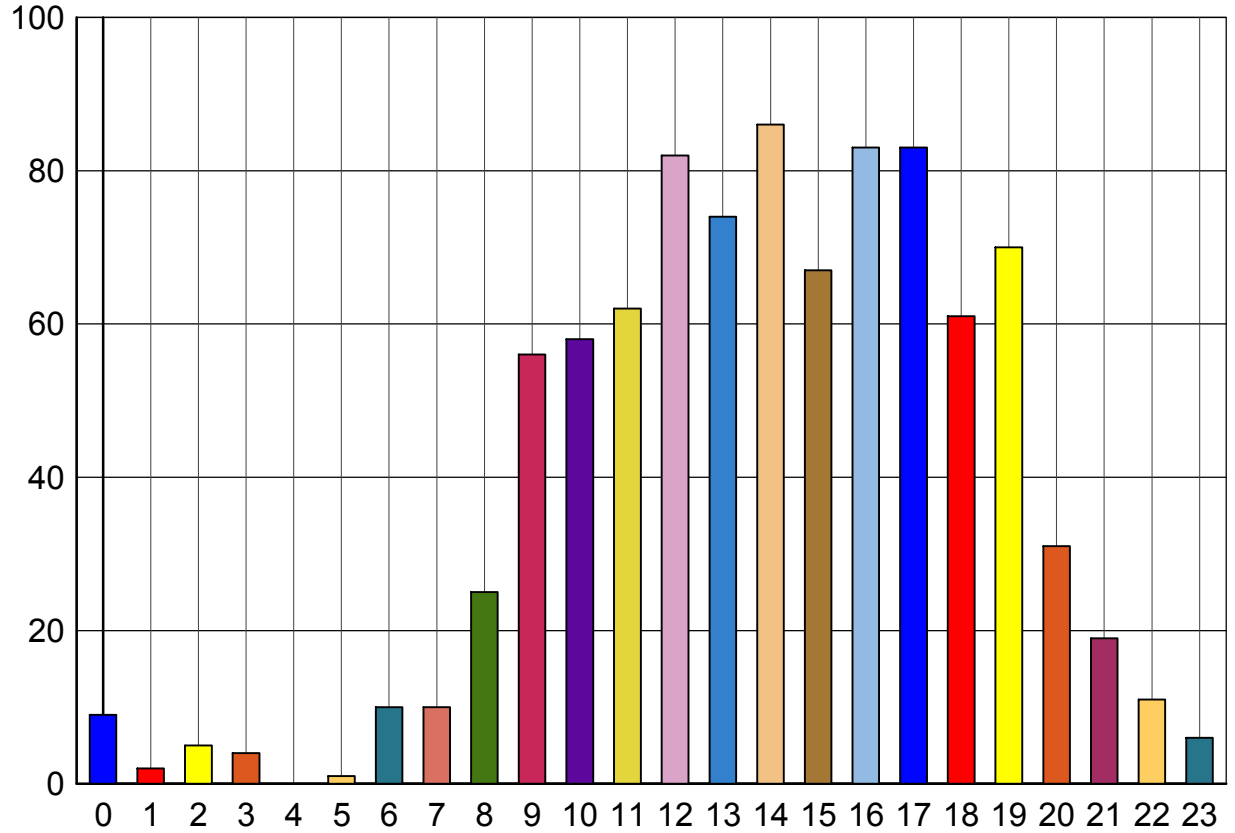

Sat, Sep/10/11

(0) 12:00 - 12:59	18	(6) 06:00 - 06:59	6	(12) 12:00 - 12:59	60	(18) 18:00 - 18:59	58
(1) 01:00 - 01:59	10	(7) 07:00 - 07:59	17	(13) 13:00 - 13:59	81	(19) 19:00 - 19:59	47
(2) 02:00 - 02:59	17	(8) 08:00 - 08:59	39	(14) 14:00 - 14:59	93	(20) 20:00 - 20:59	71
(3) 03:00 - 03:59	2	(9) 09:00 - 09:59	63	(15) 15:00 - 15:59	65	(21) 21:00 - 21:59	41
(4) 04:00 - 04:49	0	(10) 10:00 - 10:59	63	(16) 16:00 - 16:59	86	(22) 22:00 - 22:59	27
(5) 05:00 - 05:59	3	(11) 11:00 - 11:59	76	(17) 17:00 - 17:59	70	(23) 23:00 - 23:59	25

Time/Volume Graph

HI-Star ID: 0001
 Street: 70 St.
 State: AB
 City: Stettler
 County: Stettler

Begin: Sep/06/11 16:18
 Lane: Southbound
 Oper: GS
 Posted: 50
 AADT Factor: 1

End: Sep/18/11 00:41
 Hours: 272.38
 Period: 60
 Raw Count: 13022
 AADT Count: 1,147