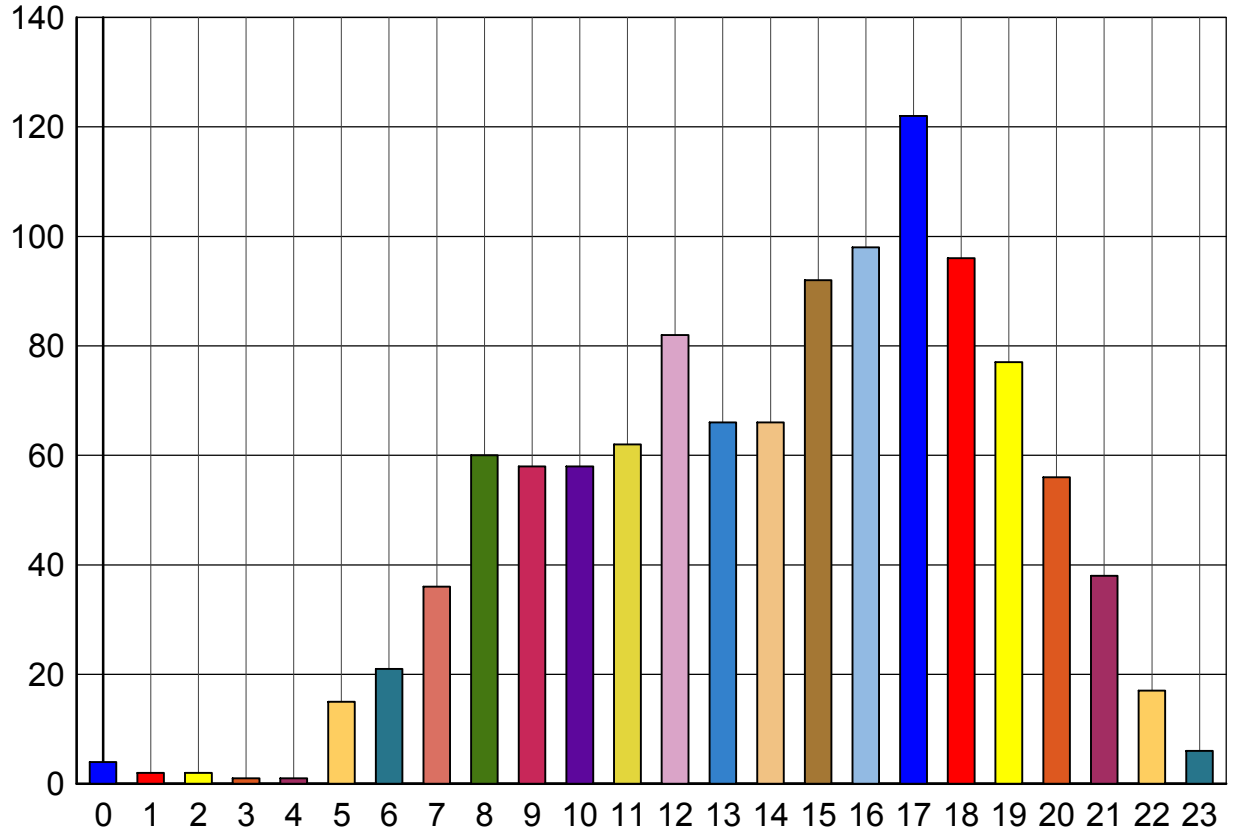

Time/Volume Graph

HI-Star ID: 0001
 Street: 70 St.
 State: AB
 City: Stettler
 County: Stettler

Begin: Sep/06/11 16:18
 Lane: Southbound
 Oper: GS
 Posted: 50
 AADT Factor: 1

End: Sep/18/11 00:41
 Hours: 272.38
 Period: 60
 Raw Count: 13022
 AADT Count: 1,147

Tue, Sep/06/11

(0) 12:00 - 12:59	(6) 06:00 - 06:59	(12) 12:00 - 12:59	(18) 18:00 - 18:59	75
(1) 01:00 - 01:59	(7) 07:00 - 07:59	(13) 13:00 - 13:59	(19) 19:00 - 19:59	62
(2) 02:00 - 02:59	(8) 08:00 - 08:59	(14) 14:00 - 14:59	(20) 20:00 - 20:59	58
(3) 03:00 - 03:59	(9) 09:00 - 09:59	(15) 15:00 - 15:59	(21) 21:00 - 21:59	34
(4) 04:00 - 04:49	(10) 10:00 - 10:59	(16) 16:00 - 16:59	(22) 22:00 - 22:59	28
(5) 05:00 - 05:59	(11) 11:00 - 11:59	(17) 17:00 - 17:59	(23) 23:00 - 23:59	5

Wed, Sep/07/11

(0) 12:00 - 12:59	4	(6) 06:00 - 06:59	21	(12) 12:00 - 12:59	82	(18) 18:00 - 18:59	96
(1) 01:00 - 01:59	2	(7) 07:00 - 07:59	36	(13) 13:00 - 13:59	66	(19) 19:00 - 19:59	77
(2) 02:00 - 02:59	2	(8) 08:00 - 08:59	60	(14) 14:00 - 14:59	66	(20) 20:00 - 20:59	56
(3) 03:00 - 03:59	1	(9) 09:00 - 09:59	58	(15) 15:00 - 15:59	92	(21) 21:00 - 21:59	38
(4) 04:00 - 04:49	1	(10) 10:00 - 10:59	58	(16) 16:00 - 16:59	98	(22) 22:00 - 22:59	17
(5) 05:00 - 05:59	15	(11) 11:00 - 11:59	62	(17) 17:00 - 17:59	122	(23) 23:00 - 23:59	6