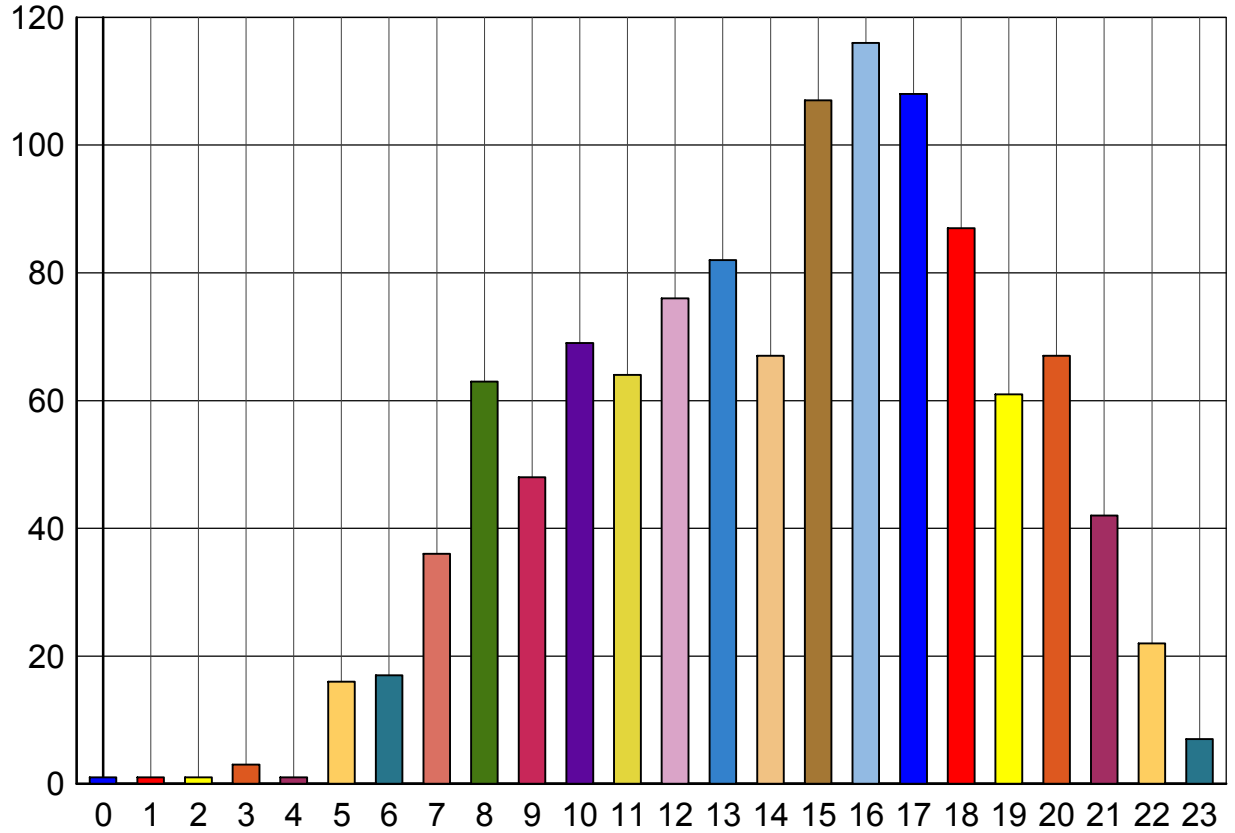

Time/Volume Graph

HI-Star ID: 0001
 Street: 70 St.
 State: AB
 City: Stettler
 County: Stettler

Begin: Sep/06/11 16:18
 Lane: Southbound
 Oper: GS
 Posted: 50
 AADT Factor: 1

End: Sep/18/11 00:41
 Hours: 272.38
 Period: 60
 Raw Count: 13022
 AADT Count: 1,147

Wed, Sep/07/11

(0) 12:00 - 12:59	4	(6) 06:00 - 06:59	21	(12) 12:00 - 12:59	82	(18) 18:00 - 18:59	96
(1) 01:00 - 01:59	2	(7) 07:00 - 07:59	36	(13) 13:00 - 13:59	66	(19) 19:00 - 19:59	77
(2) 02:00 - 02:59	2	(8) 08:00 - 08:59	60	(14) 14:00 - 14:59	66	(20) 20:00 - 20:59	56
(3) 03:00 - 03:59	1	(9) 09:00 - 09:59	58	(15) 15:00 - 15:59	92	(21) 21:00 - 21:59	38
(4) 04:00 - 04:49	1	(10) 10:00 - 10:59	58	(16) 16:00 - 16:59	98	(22) 22:00 - 22:59	17
(5) 05:00 - 05:59	15	(11) 11:00 - 11:59	62	(17) 17:00 - 17:59	122	(23) 23:00 - 23:59	6