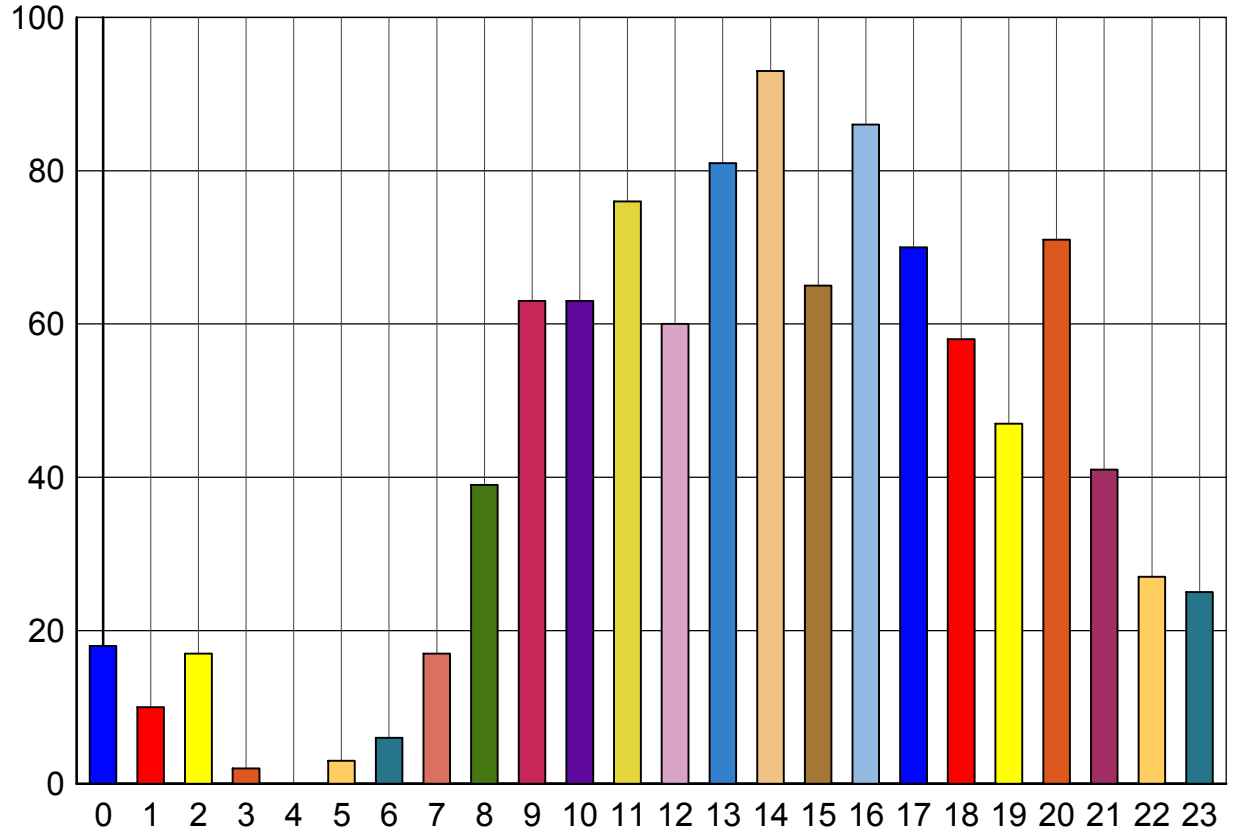

Fri, Sep/09/11

(0) 12:00 - 12:59	6	(6) 06:00 - 06:59	15	(12) 12:00 - 12:59	95	(18) 18:00 - 18:59	85
(1) 01:00 - 01:59	3	(7) 07:00 - 07:59	42	(13) 13:00 - 13:59	70	(19) 19:00 - 19:59	55
(2) 02:00 - 02:59	1	(8) 08:00 - 08:59	57	(14) 14:00 - 14:59	106	(20) 20:00 - 20:59	76
(3) 03:00 - 03:59	3	(9) 09:00 - 09:59	57	(15) 15:00 - 15:59	95	(21) 21:00 - 21:59	36
(4) 04:00 - 04:49	0	(10) 10:00 - 10:59	73	(16) 16:00 - 16:59	132	(22) 22:00 - 22:59	39
(5) 05:00 - 05:59	13	(11) 11:00 - 11:59	74	(17) 17:00 - 17:59	113	(23) 23:00 - 23:59	19

Time/Volume Graph

HI-Star ID: 0001
 Street: 70 St.
 State: AB
 City: Stettler
 County: Stettler

Begin: Sep/06/11 16:18
 Lane: Southbound
 Oper: GS
 Posted: 50
 AADT Factor: 1

End: Sep/18/11 00:41
 Hours: 272.38
 Period: 60
 Raw Count: 13022
 AADT Count: 1,147