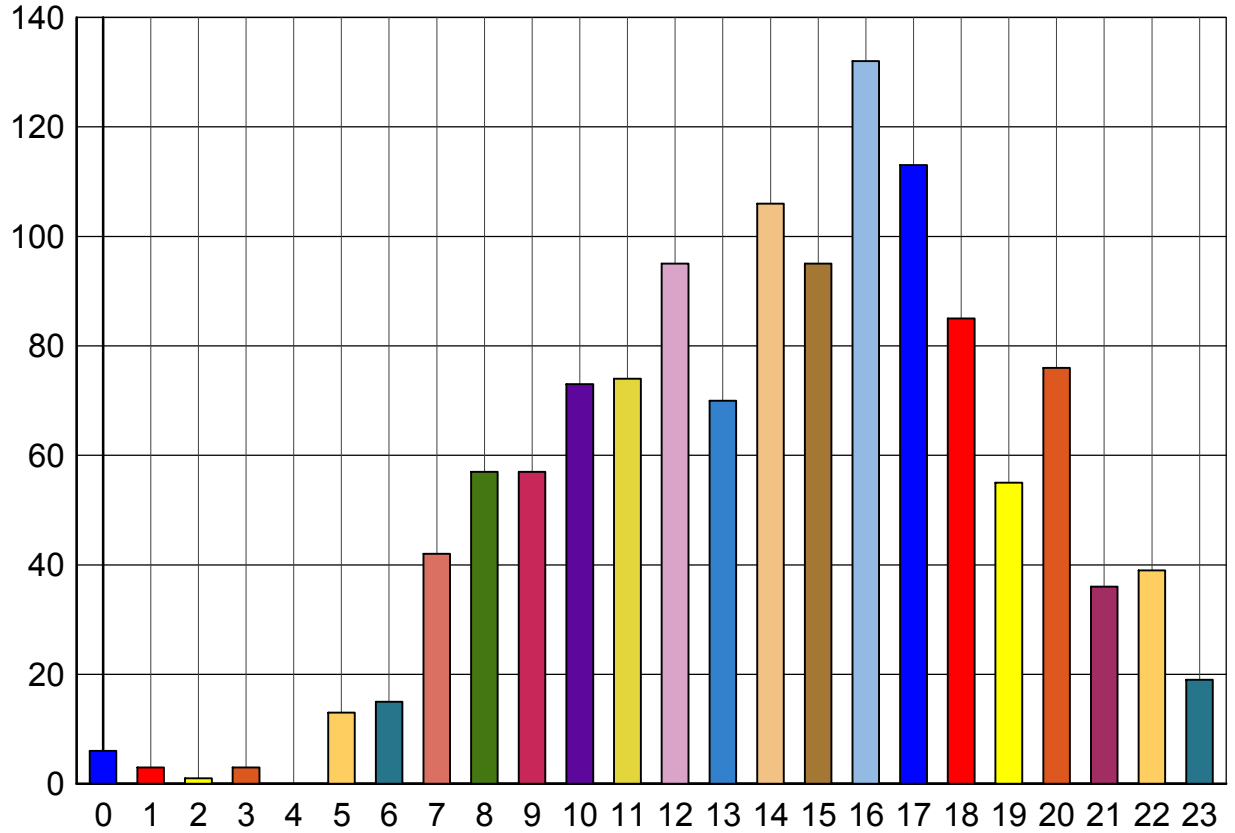

Thu, Sep/08/11

(0) 12:00 - 12:59	1	(6) 06:00 - 06:59	17	(12) 12:00 - 12:59	76	(18) 18:00 - 18:59	87
(1) 01:00 - 01:59	1	(7) 07:00 - 07:59	36	(13) 13:00 - 13:59	82	(19) 19:00 - 19:59	61
(2) 02:00 - 02:59	1	(8) 08:00 - 08:59	63	(14) 14:00 - 14:59	67	(20) 20:00 - 20:59	67
(3) 03:00 - 03:59	3	(9) 09:00 - 09:59	48	(15) 15:00 - 15:59	107	(21) 21:00 - 21:59	42
(4) 04:00 - 04:49	1	(10) 10:00 - 10:59	69	(16) 16:00 - 16:59	116	(22) 22:00 - 22:59	22
(5) 05:00 - 05:59	16	(11) 11:00 - 11:59	64	(17) 17:00 - 17:59	108	(23) 23:00 - 23:59	7

Time/Volume Graph

HI-Star ID: 0001
 Street: 70 St.
 State: AB
 City: Stettler
 County: Stettler

Begin: Sep/06/11 16:18
 Lane: Southbound
 Oper: GS
 Posted: 50
 AADT Factor: 1

End: Sep/18/11 00:41
 Hours: 272.38
 Period: 60
 Raw Count: 13022
 AADT Count: 1,147