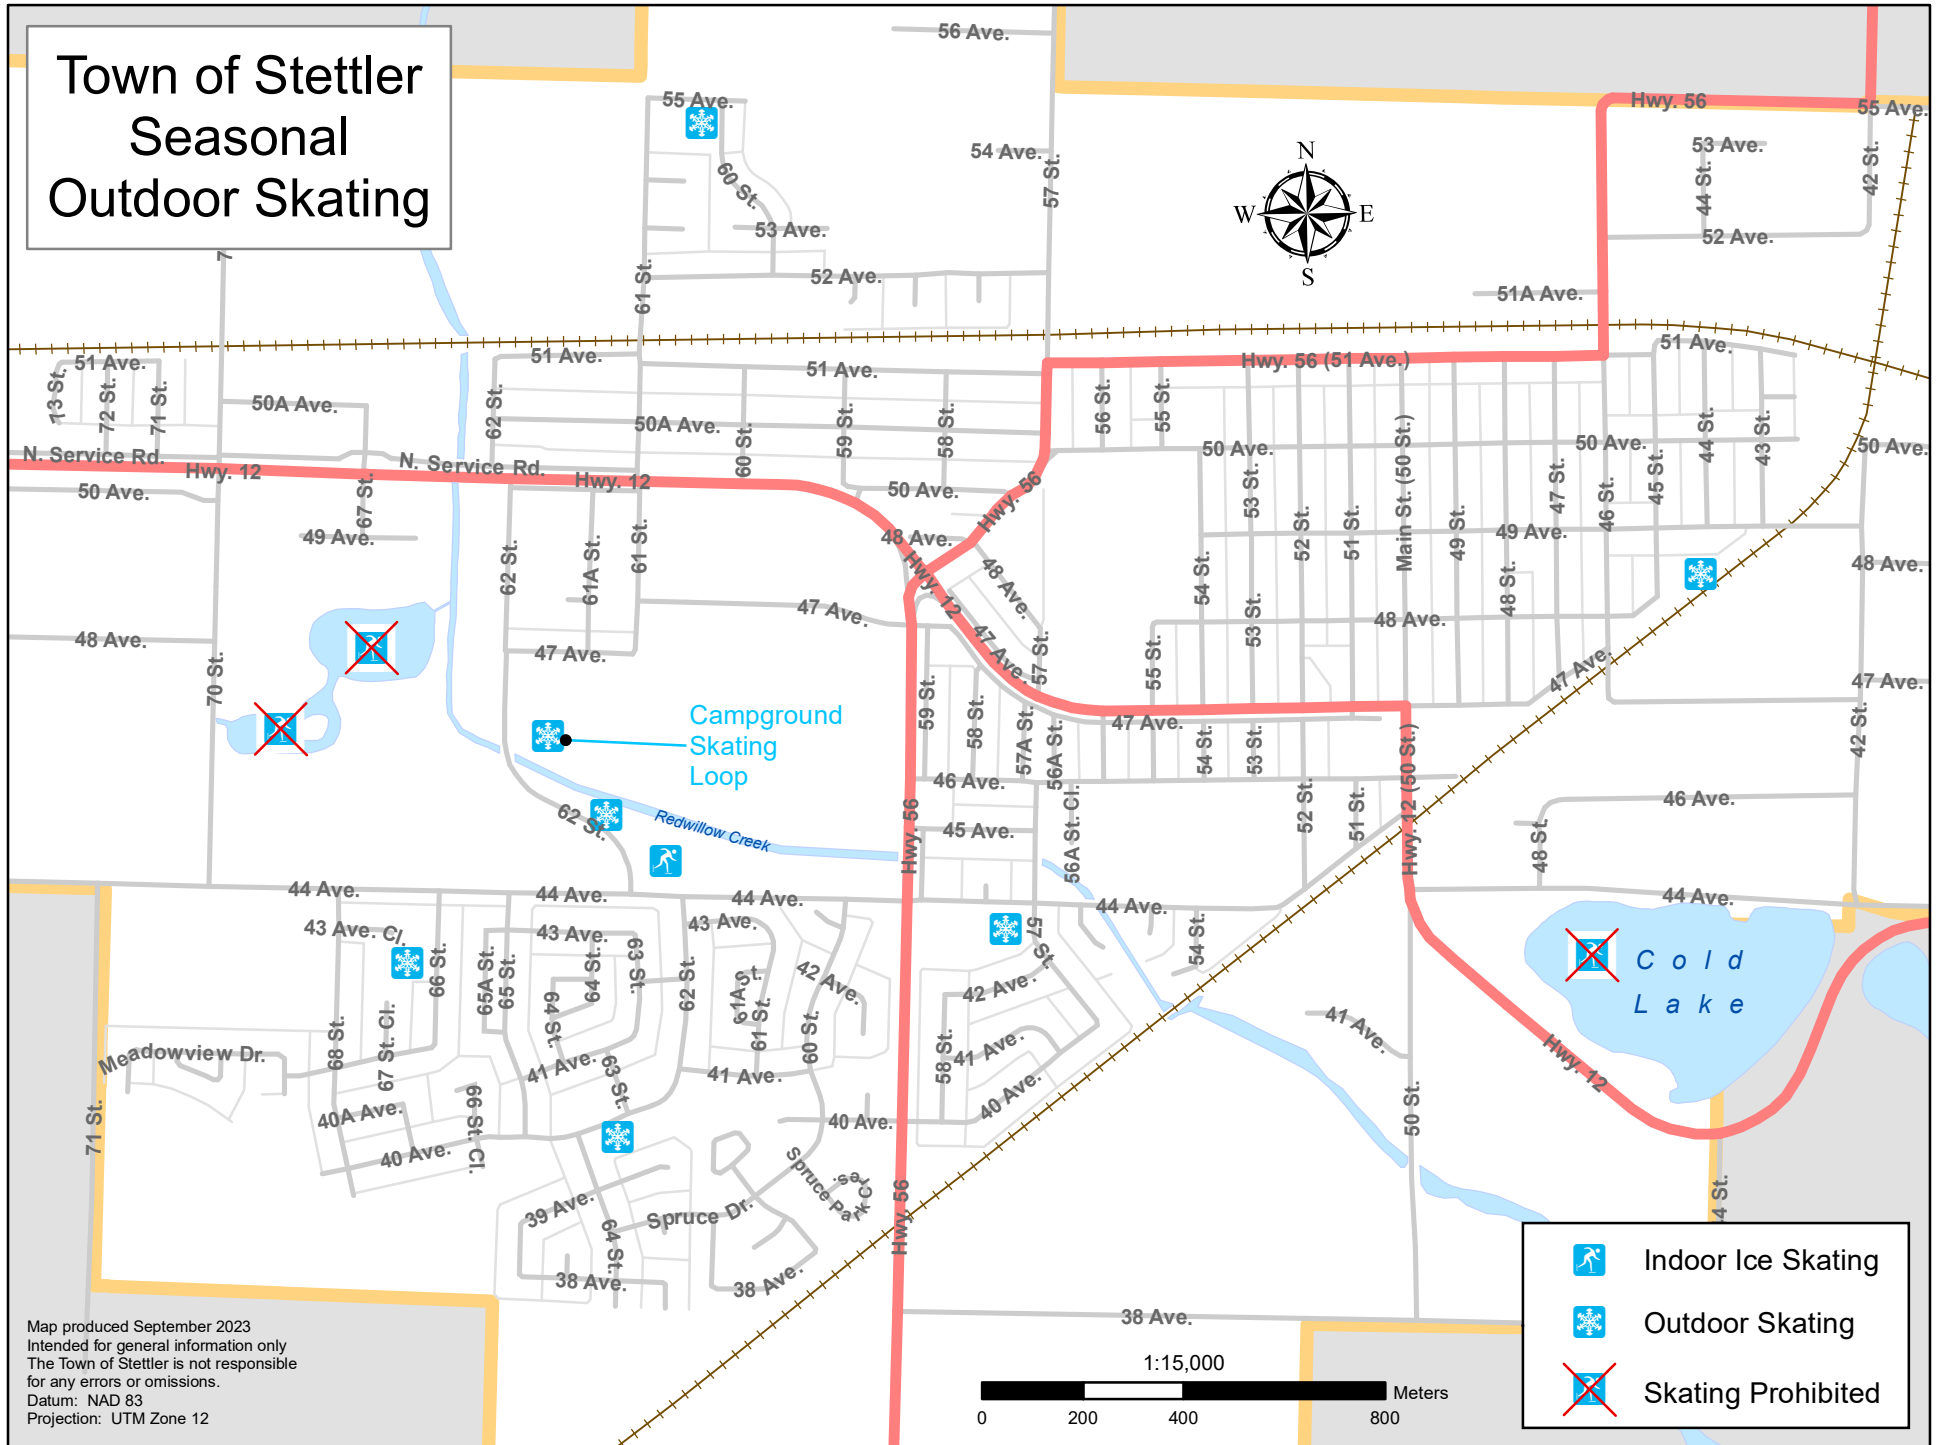

Town of Stettler Seasonal Outdoor Skating

-  Indoor Ice Skating
-  Outdoor Skating
-  Skating Prohibited

Map produced September 2023
 Intended for general information only
 The Town of Stettler is not responsible
 for any errors or omissions.
 Datum: NAD 83
 Projection: UTM Zone 12