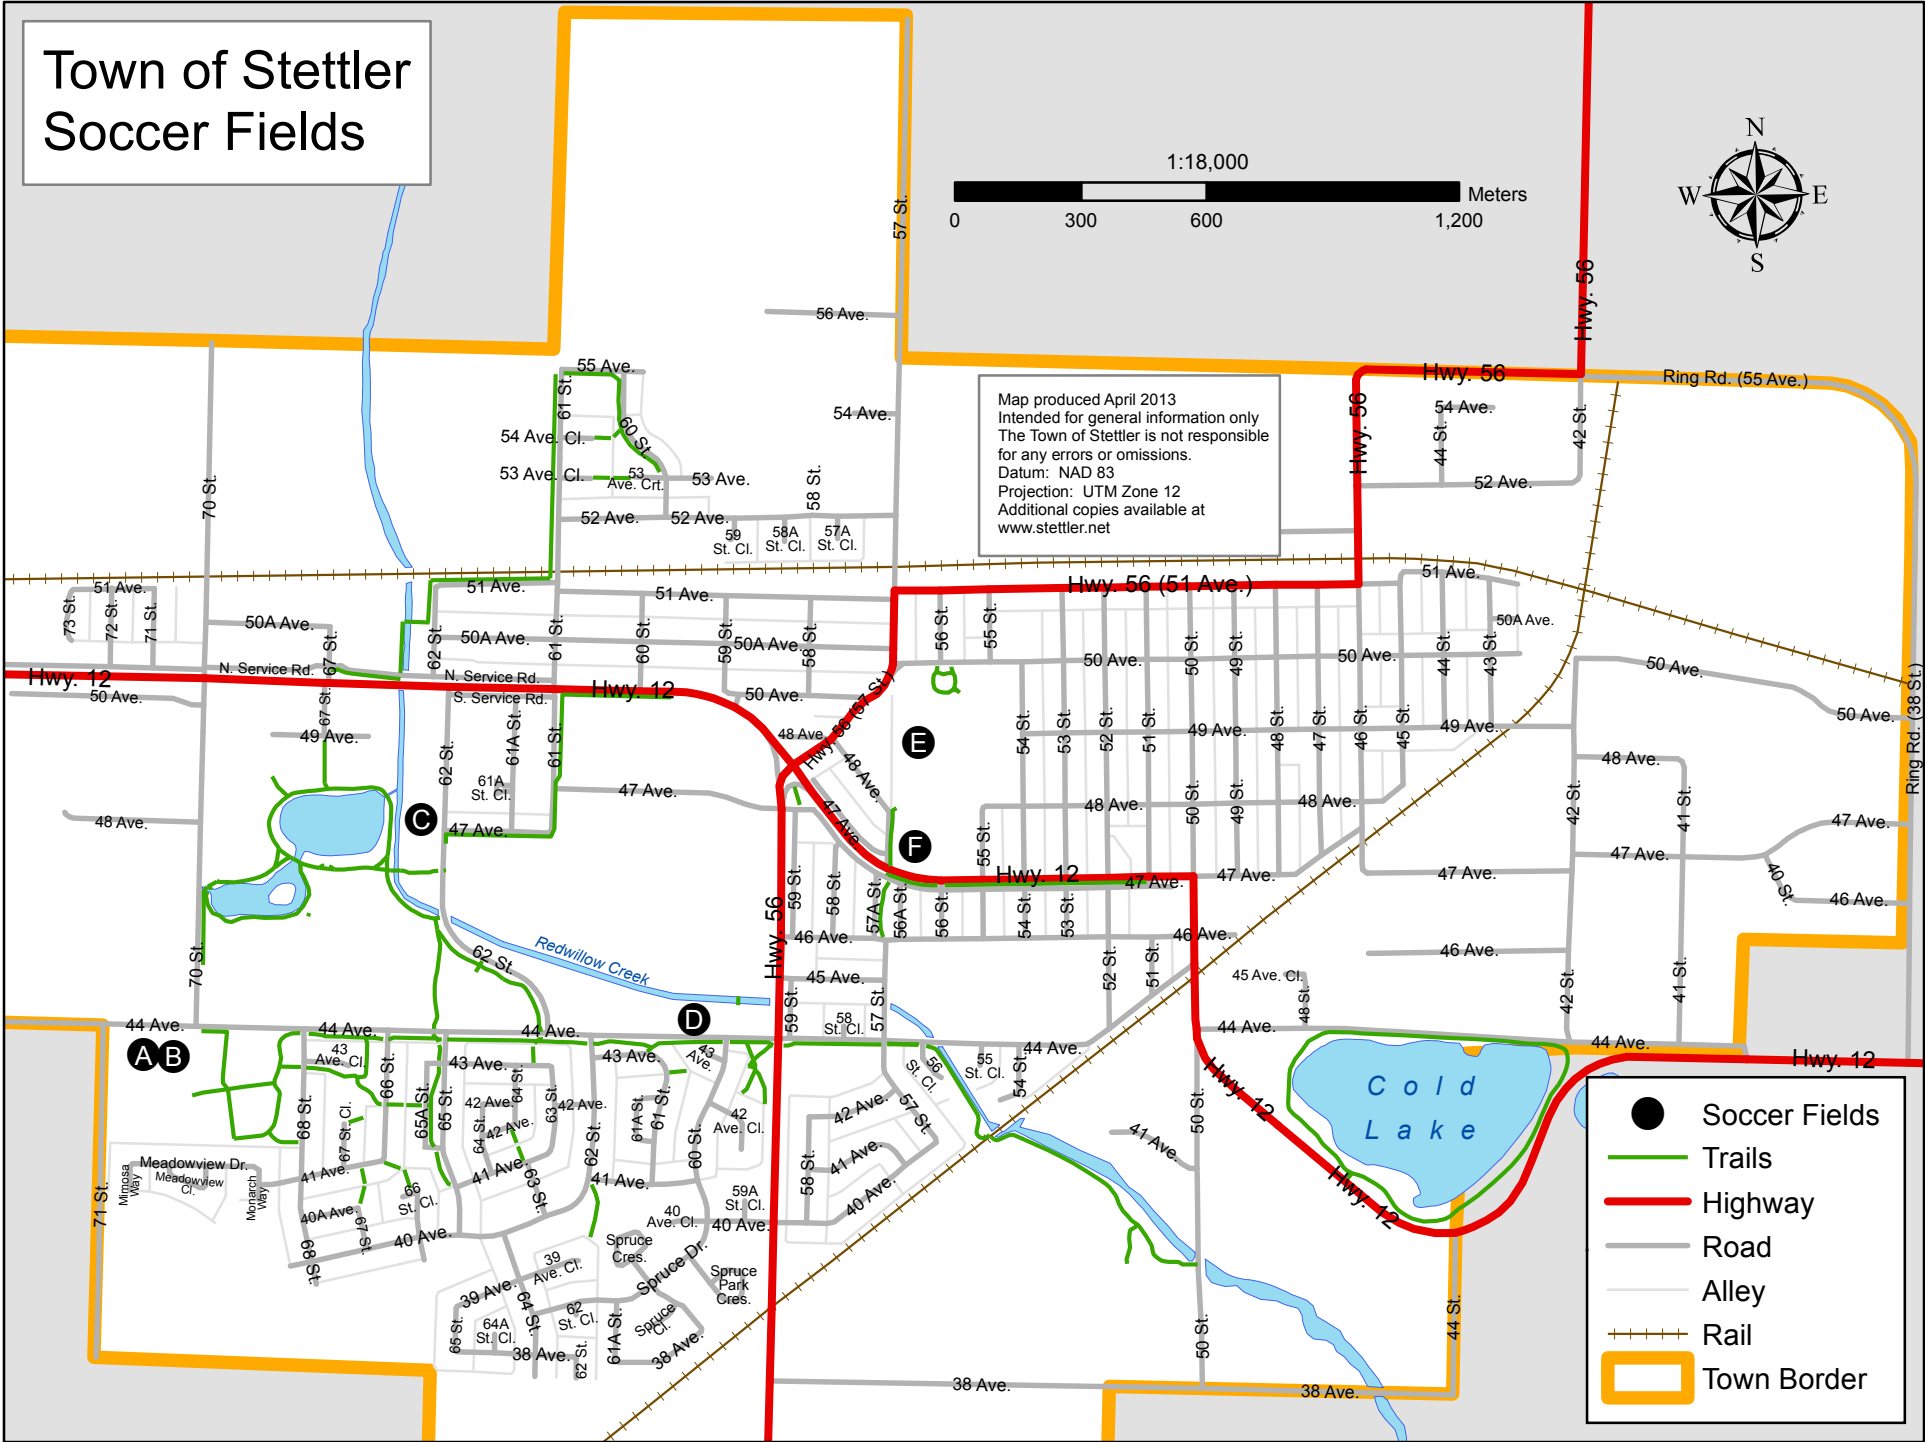

Town of Stettler Soccer Fields

Map produced April 2013
Intended for general information only
The Town of Stettler is not responsible
for any errors or omissions.
Datum: NAD 83
Projection: UTM Zone 12
Additional copies available at
www.stettler.net

- Soccer Fields
- Trails
- Highway
- Road
- Alley
- Rail
- Town Border