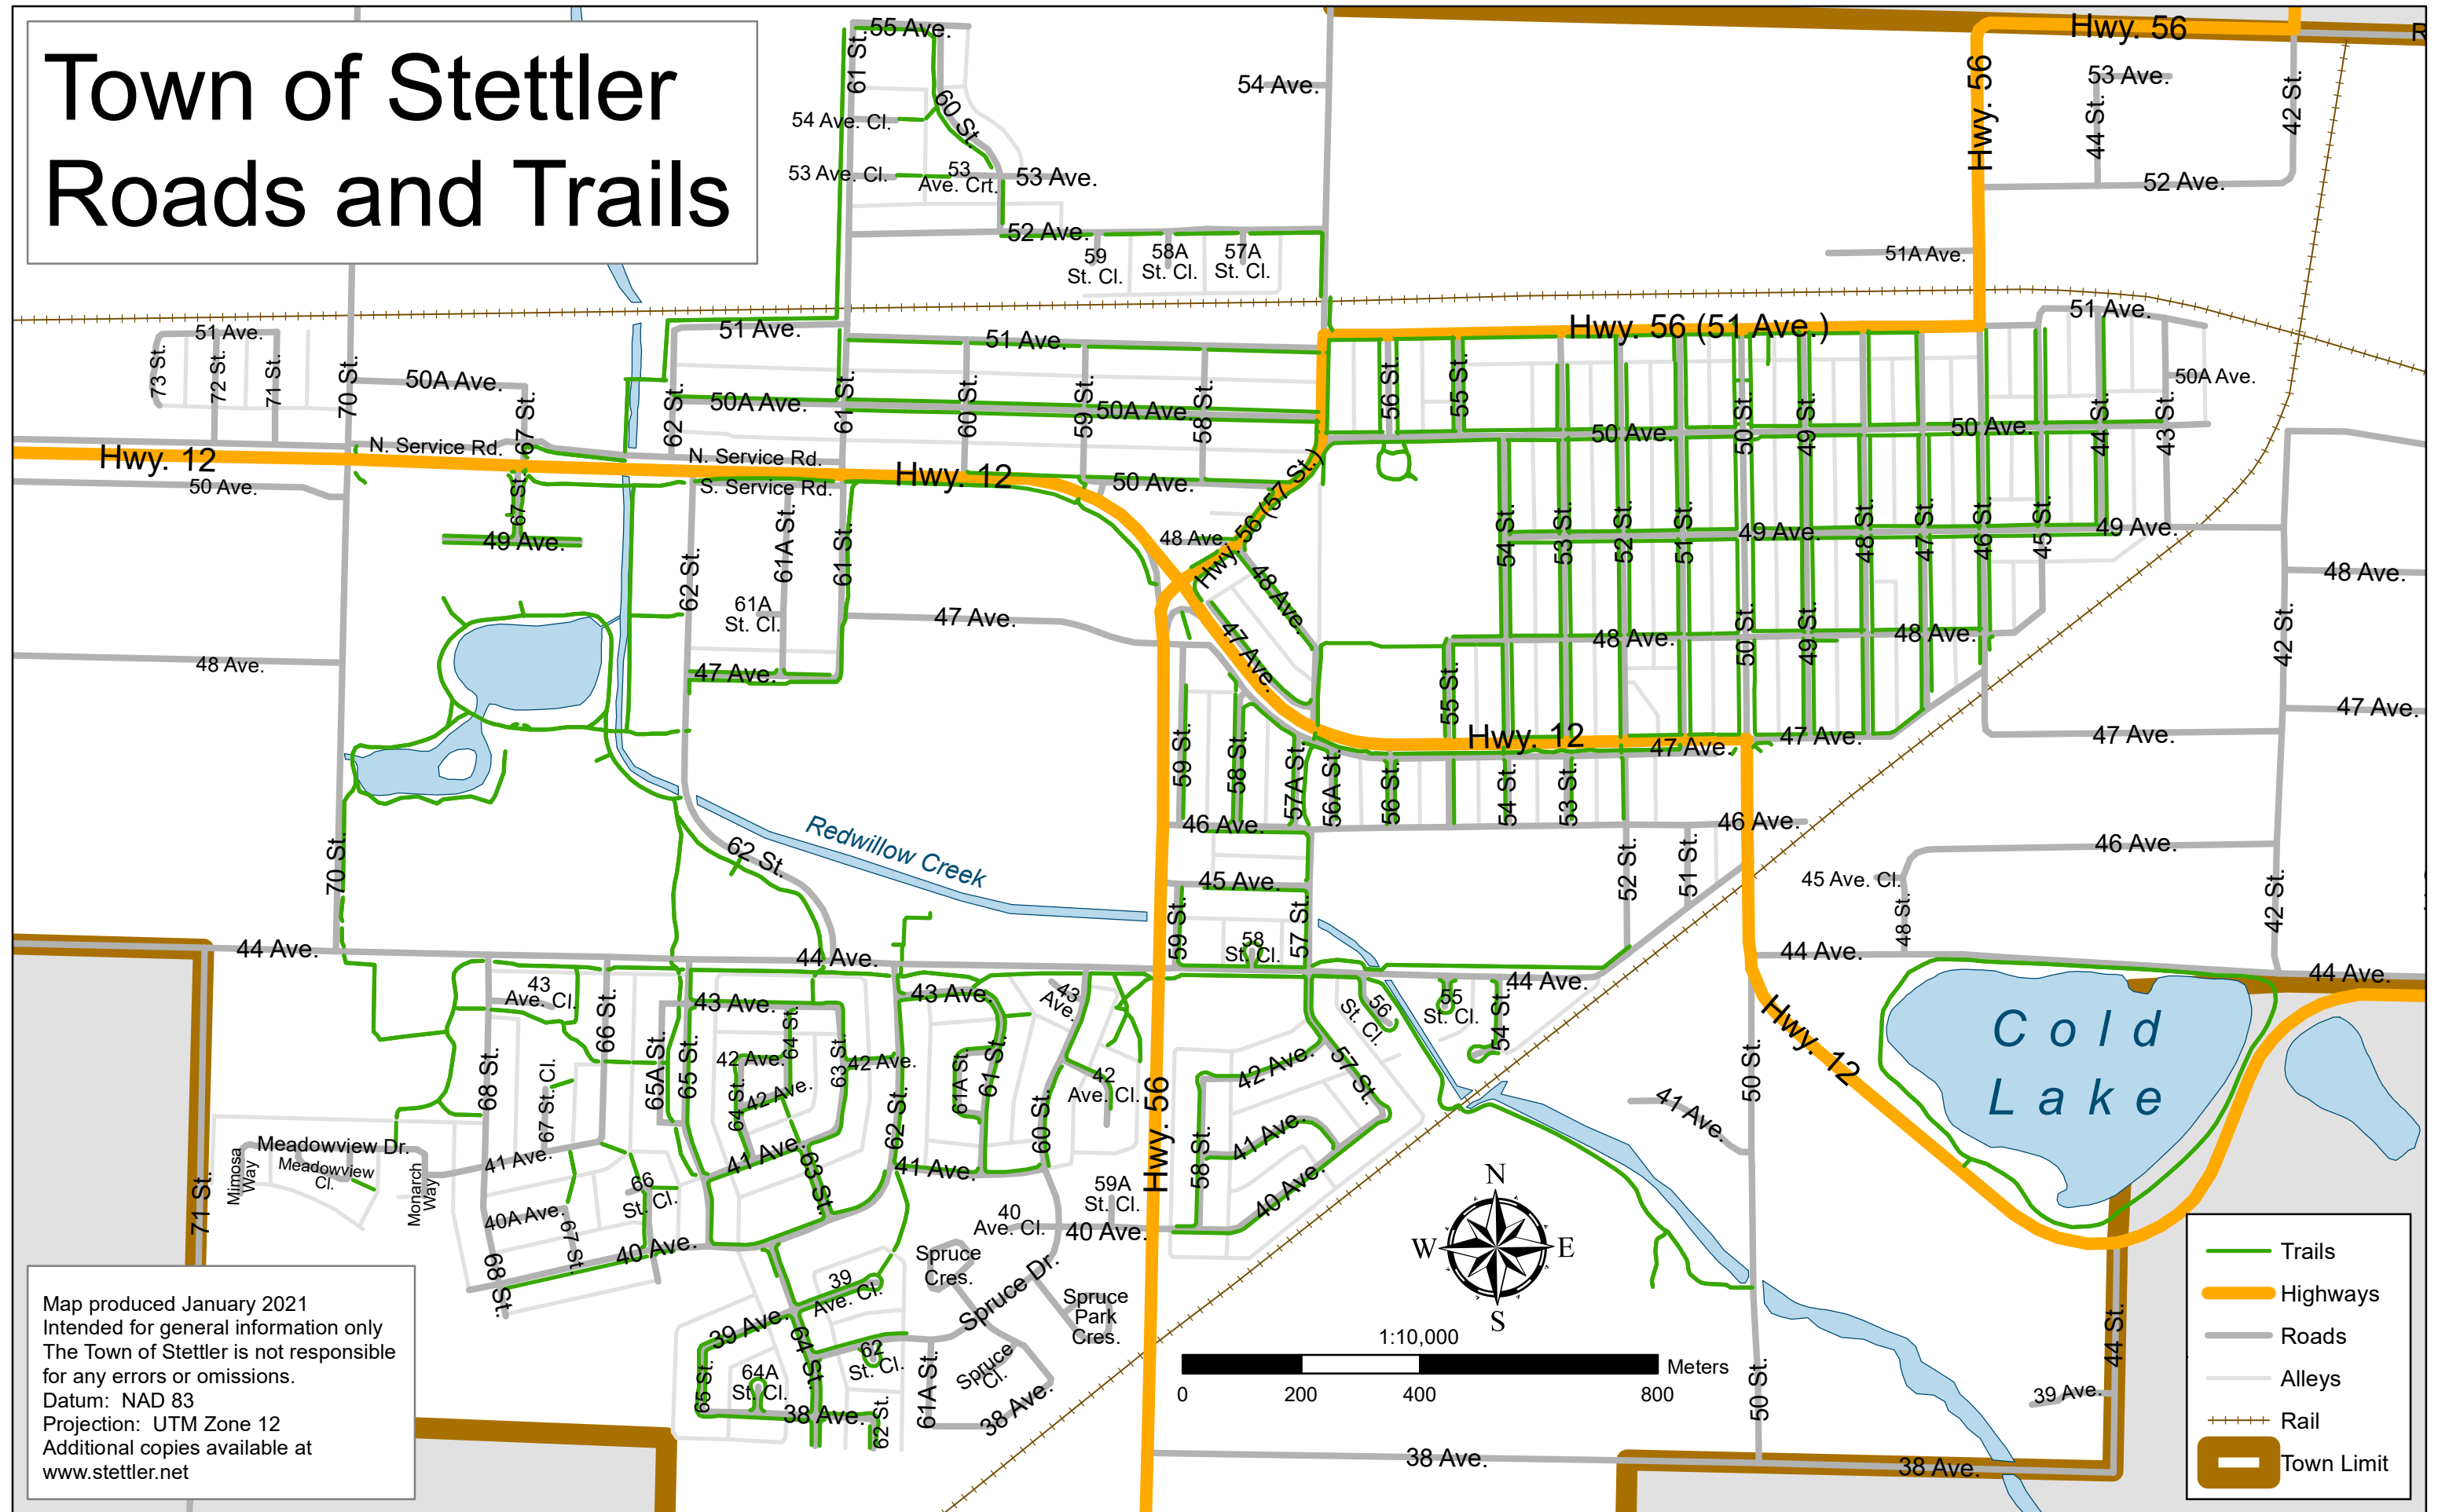

Town of Stettler Roads and Trails

Map produced January 2021
 Intended for general information only
 The Town of Stettler is not responsible
 for any errors or omissions.
 Datum: NAD 83
 Projection: UTM Zone 12
 Additional copies available at
www.stettler.net

- Trails
- Highways
- Roads
- Alleys
- - - Rail
- Town Limit